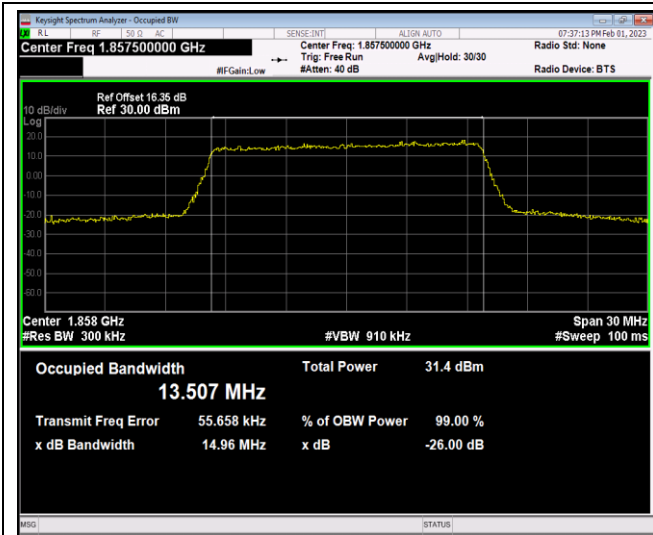

Test Graphs

Band2-10MHz-QPSK-19150-50RB#0

Band2-10MHz-16QAM-18650-50RB#0

Band2-10MHz-16QAM-18900-50RB#0

Band2-10MHz-16QAM-19150-50RB#0

Band2-15MHz-QPSK-18675-75RB#0

Band2-15MHz-QPSK-18900-75RB#0

Band2-15MHz-QPSK-19125-75RB#0