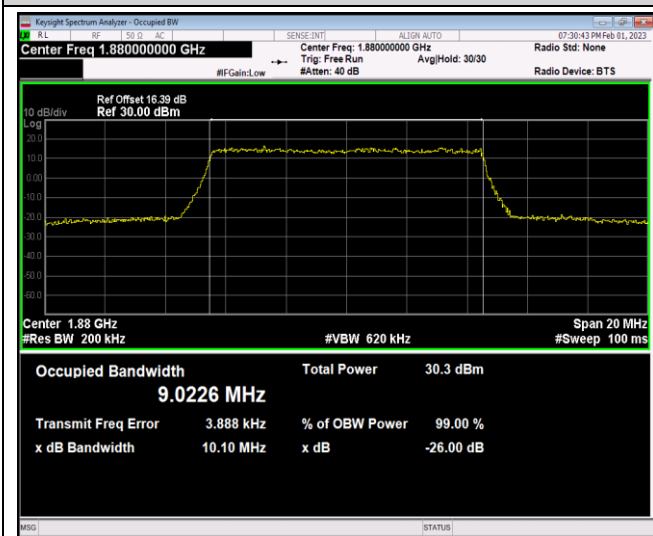

Test Graphs

Band2-10MHz-QPSK-19150-50RB#0

Band2-10MHz-16QAM-18650-50RB#0

Band2-10MHz-16QAM-18900-50RB#0

Band2-10MHz-16QAM-19150-50RB#0

Band2-15MHz-QPSK-18675-75RB#0

Band2-15MHz-QPSK-18900-75RB#0

Band2-15MHz-QPSK-19125-75RB#0