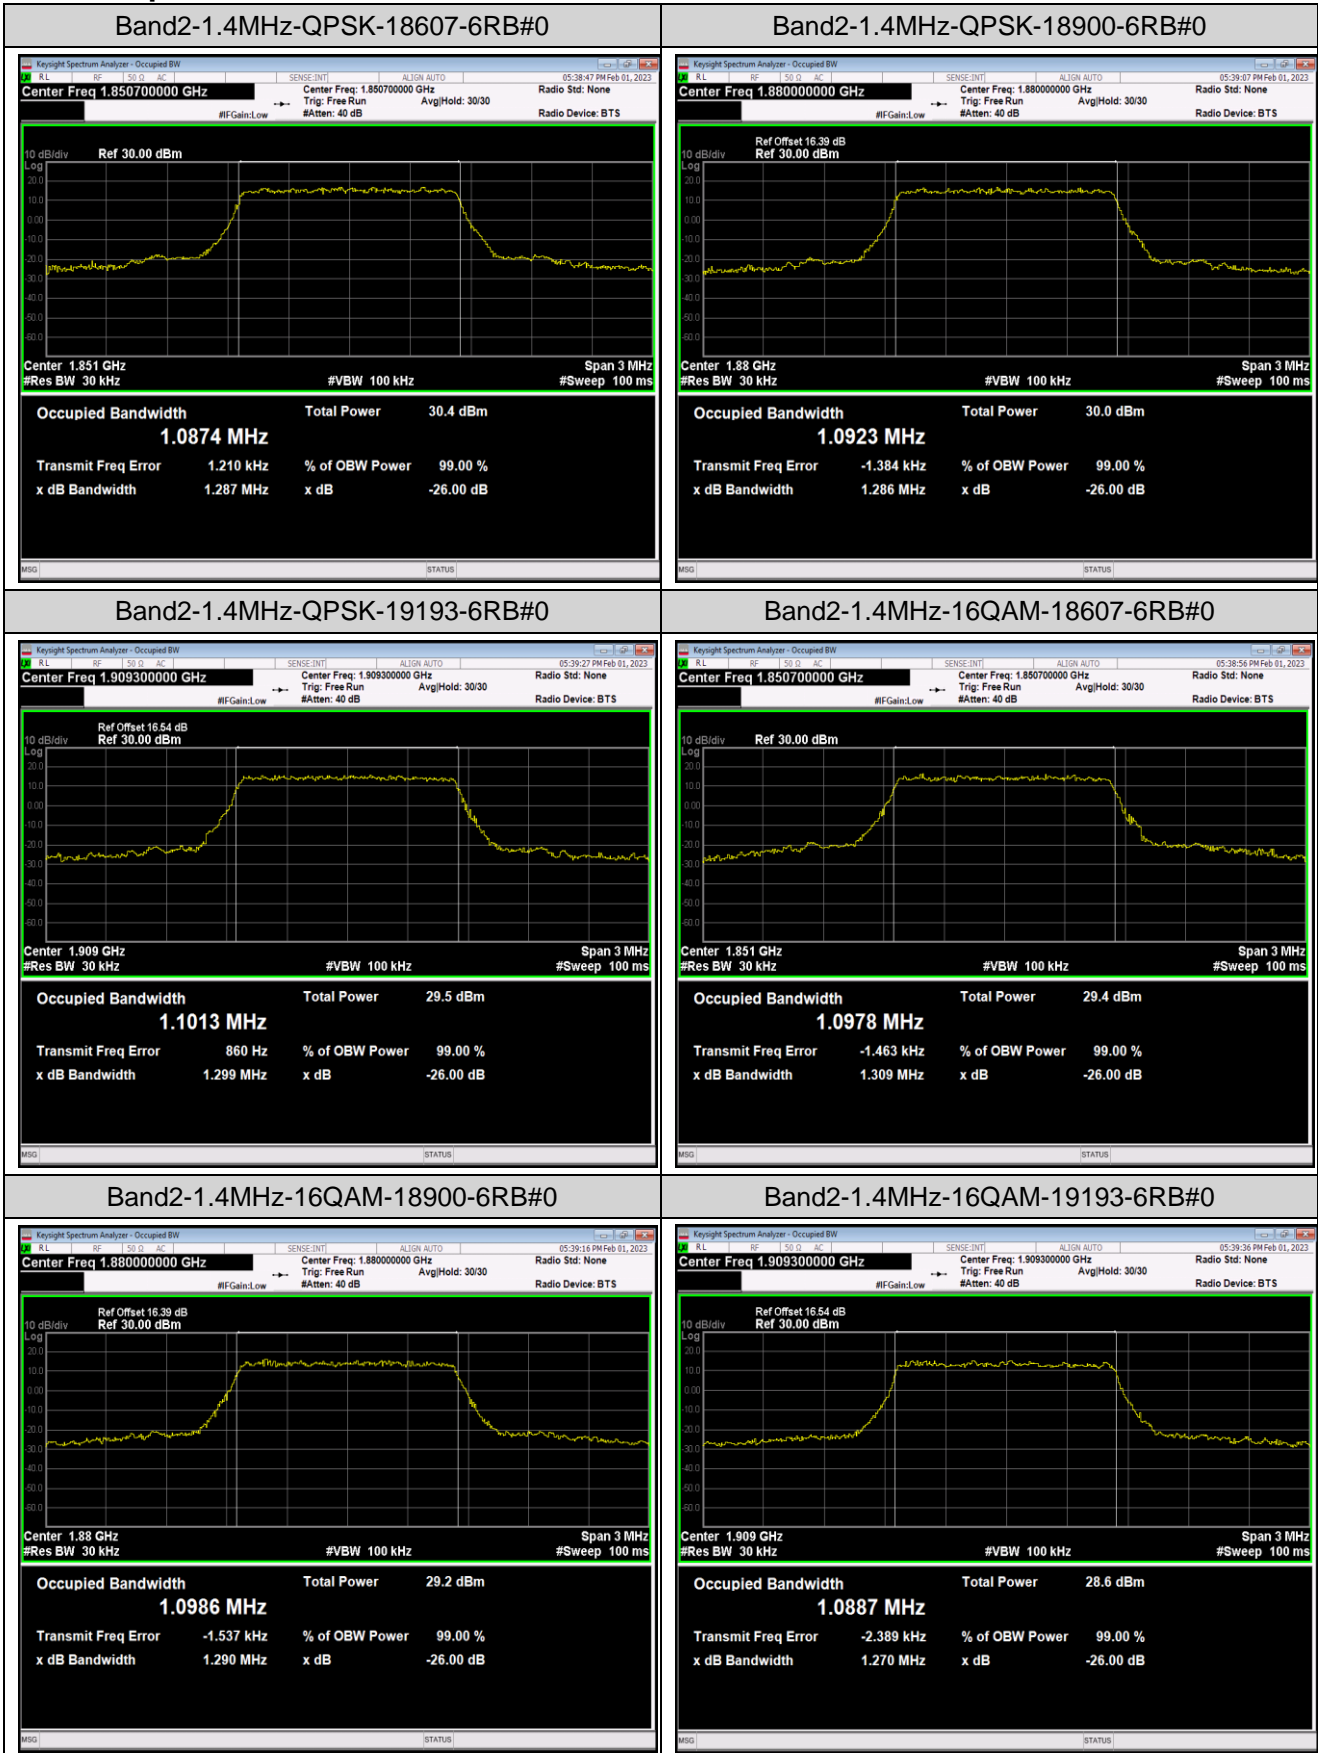

Test Graphs