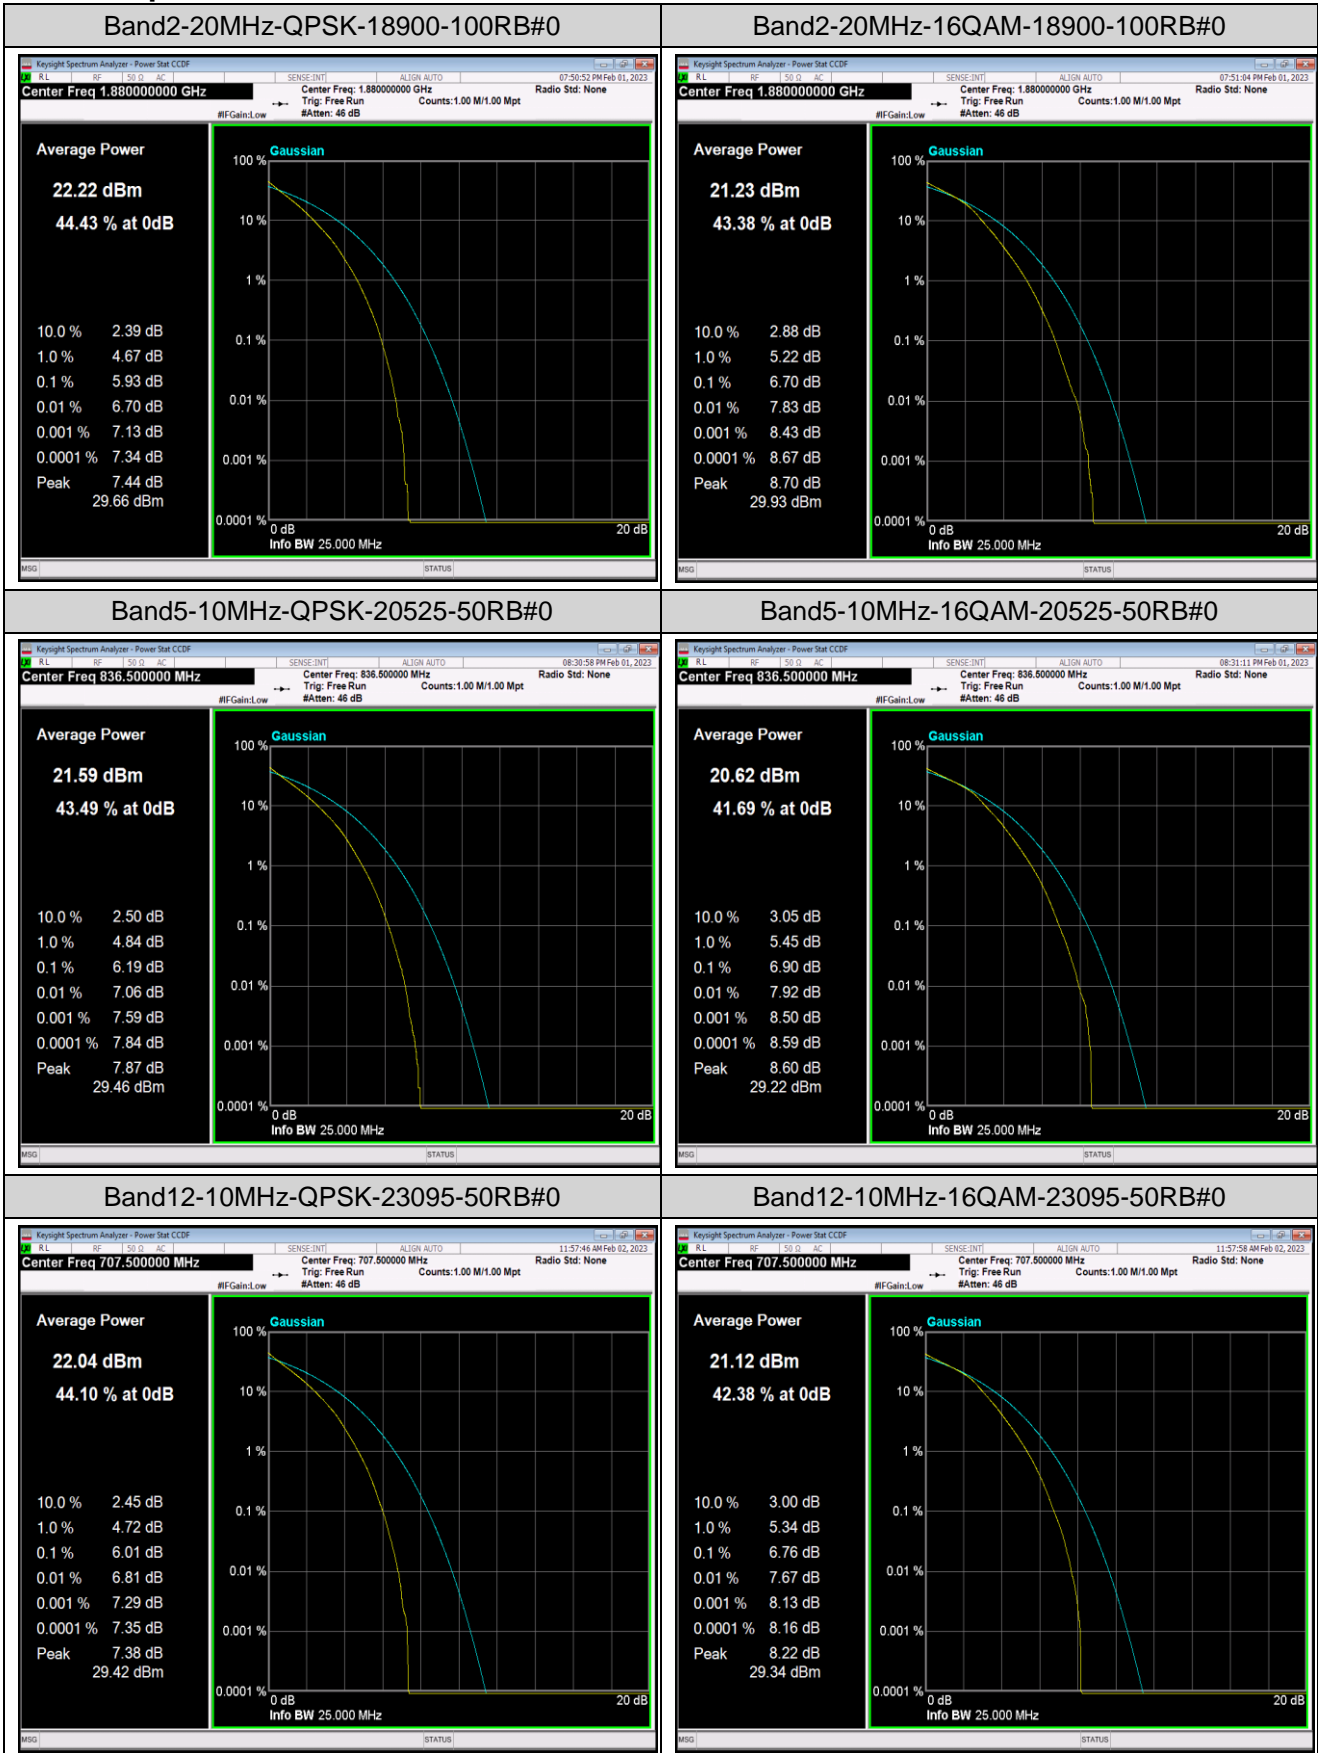

Test Graphs