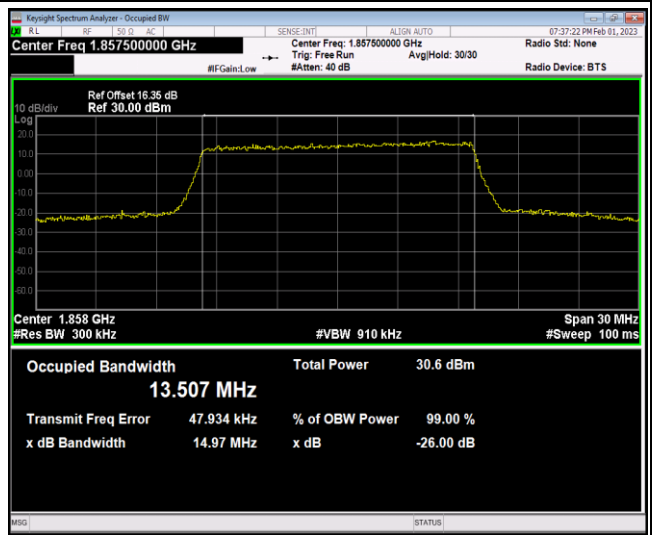

Band2-15MHz-16QAM-18675-75RB#0

Band2-15MHz-16QAM-19125-75RB#0