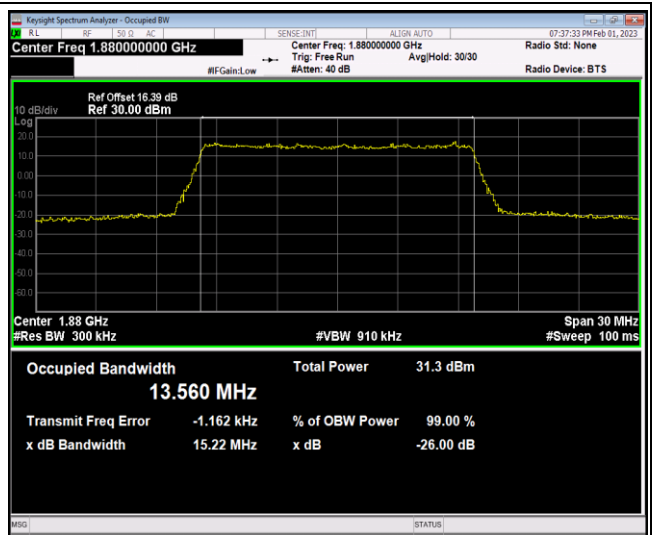

Test Graphs

Band2-10MHz-QPSK-19150-50RB#0

Band2-10MHz-16QAM-18650-50RB#0

Band2-10MHz-16QAM-18900-50RB#0

Band2-10MHz-16QAM-19150-50RB#0

Band2-15MHz-QPSK-18675-75RB#0

Band2-15MHz-QPSK-18900-75RB#0

Band2-15MHz-QPSK-19125-75RB#0