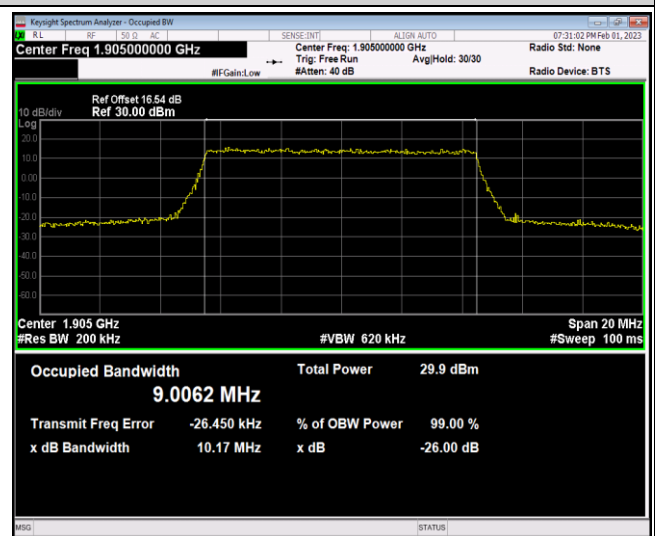

Test Graphs

Band2-10MHz-QPSK-19150-50RB#0

Band2-10MHz-16QAM-18650-50RB#0

Band2-10MHz-16QAM-18900-50RB#0

Band2-10MHz-16QAM-19150-50RB#0

Band2-15MHz-QPSK-18675-75RB#0

Band2-15MHz-QPSK-18900-75RB#0

Band2-15MHz-QPSK-19125-75RB#0