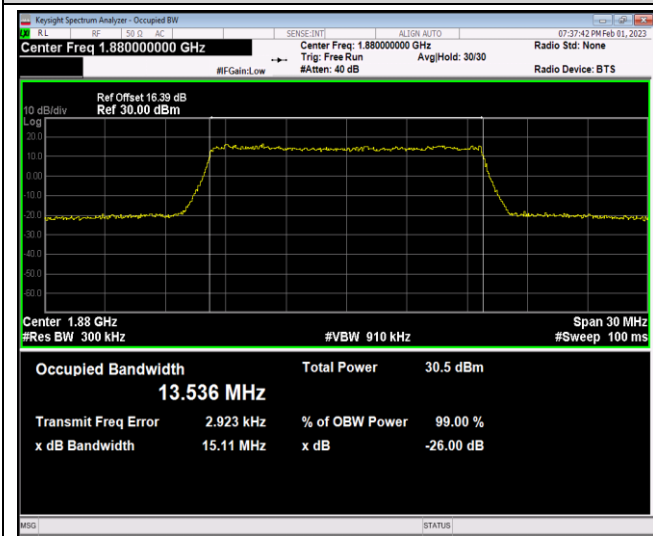

Band2-15MHz-16QAM-18900-75RB#0

Band2-20MHz-QPSK-18700-100RB#0