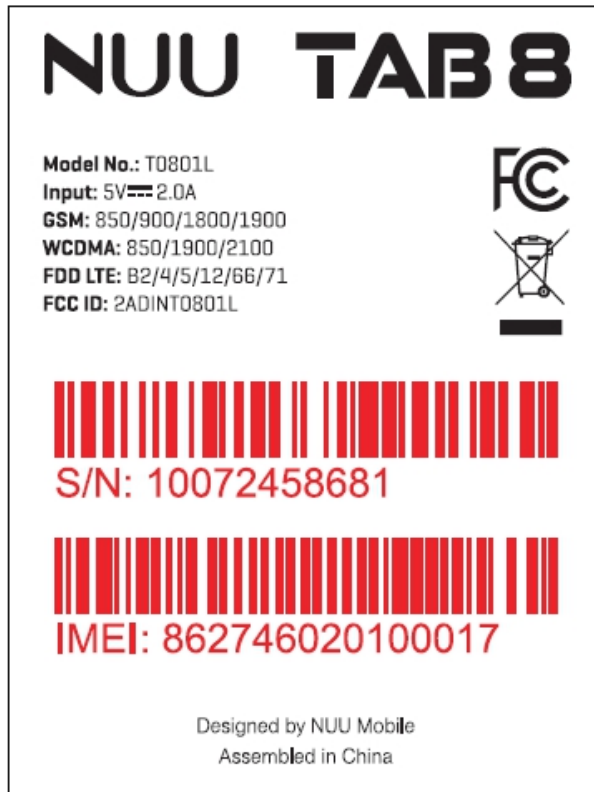

Label:

Tab 8 IMEI label

Size:55x73mm

Location: