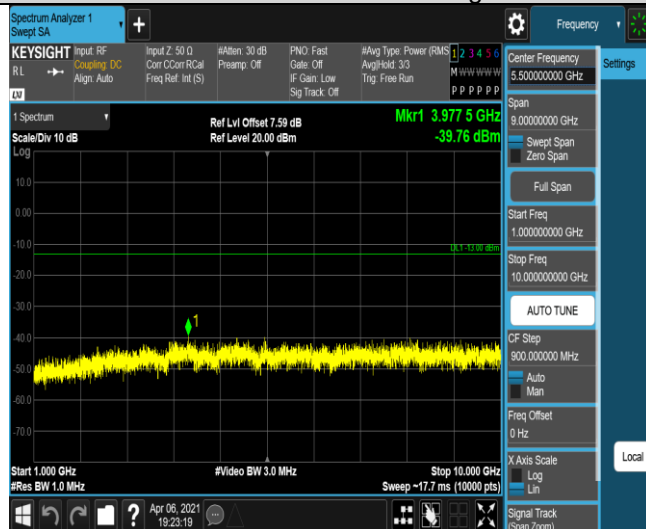

**Band edge emission:**

**Measurement Data:**

Band	Bandwidth	Modulation	Channel	RB Config.	Result (dBm)	Verdict
Band2	1.4MHz	QPSK	18607	1RB#0	-30.31,-23.48	PASS
Band2	1.4MHz	QPSK	18607	1RB#5	-24.26,-30.77	PASS
Band2	1.4MHz	QPSK	18607	6RB#0	-24.17,-27.78	PASS
Band2	1.4MHz	QPSK	19193	1RB#0	-34.07,-27.07	PASS
Band2	1.4MHz	QPSK	19193	1RB#5	-22.72,-30.44	PASS
Band2	1.4MHz	QPSK	19193	6RB#0	-27.73,-25.15	PASS
Band2	1.4MHz	16QAM	18607	1RB#0	-31.49,-24.84	PASS
Band2	1.4MHz	16QAM	18607	1RB#5	-27.58,-33.36	PASS
Band2	1.4MHz	16QAM	18607	6RB#0	-24.42,-28.76	PASS
Band2	1.4MHz	16QAM	19193	1RB#0	-34.38,-28.68	PASS
Band2	1.4MHz	16QAM	19193	1RB#5	-24.88,-31.78	PASS
Band2	1.4MHz	16QAM	19193	6RB#0	-29.40,-24.84	PASS
Band2	20MHz	QPSK	18700	1RB#0	-39.44,-38.89	PASS
Band2	20MHz	QPSK	18700	1RB#99	-40.61,-43.39	PASS
Band2	20MHz	QPSK	18700	100RB#0	-26.19,-28.97	PASS
Band2	20MHz	QPSK	19100	1RB#0	-44.28,-41.50	PASS
Band2	20MHz	QPSK	19100	1RB#99	-39.13,-39.73	PASS
Band2	20MHz	QPSK	19100	100RB#0	-29.30,-26.67	PASS
Band2	20MHz	16QAM	18700	1RB#0	-39.64,-39.14	PASS
Band2	20MHz	16QAM	18700	1RB#99	-40.75,-43.58	PASS
Band2	20MHz	16QAM	18700	100RB#0	-26.42,-29.50	PASS
Band2	20MHz	16QAM	19100	1RB#0	-44.41,-41.50	PASS
Band2	20MHz	16QAM	19100	1RB#99	-39.58,-39.94	PASS
Band2	20MHz	16QAM	19100	100RB#0	-30.67,-28.01	PASS
Band4	1.4MHz	QPSK	19957	1RB#0	-35.15,-27.69	PASS
Band4	1.4MHz	QPSK	19957	1RB#5	-26.51,-33.92	PASS
Band4	1.4MHz	QPSK	19957	6RB#0	-27.12,-27.89	PASS
Band4	1.4MHz	QPSK	20393	1RB#0	-33.06,-25.72	PASS
Band4	1.4MHz	QPSK	20393	1RB#5	-20.98,-30.67	PASS
Band4	1.4MHz	QPSK	20393	6RB#0	-24.80,-24.48	PASS
Band4	1.4MHz	16QAM	19957	1RB#0	-30.95,-24.30	PASS
Band4	1.4MHz	16QAM	19957	1RB#5	-28.41,-34.78	PASS
Band4	1.4MHz	16QAM	19957	6RB#0	-26.24,-31.46	PASS
Band4	1.4MHz	16QAM	20393	1RB#0	-34.87,-27.75	PASS
Band4	1.4MHz	16QAM	20393	1RB#5	-24.80,-31.56	PASS
Band4	1.4MHz	16QAM	20393	6RB#0	-26.89,-25.99	PASS
Band4	20MHz	QPSK	20050	1RB#0	-40.57,-39.58	PASS
Band4	20MHz	QPSK	20050	1RB#99	-42.47,-45.42	PASS
Band4	20MHz	QPSK	20050	100RB#0	-33.43,-36.04	PASS
Band4	20MHz	QPSK	20300	1RB#0	-42.27,-39.67	PASS
Band4	20MHz	QPSK	20300	1RB#99	-39.12,-39.93	PASS