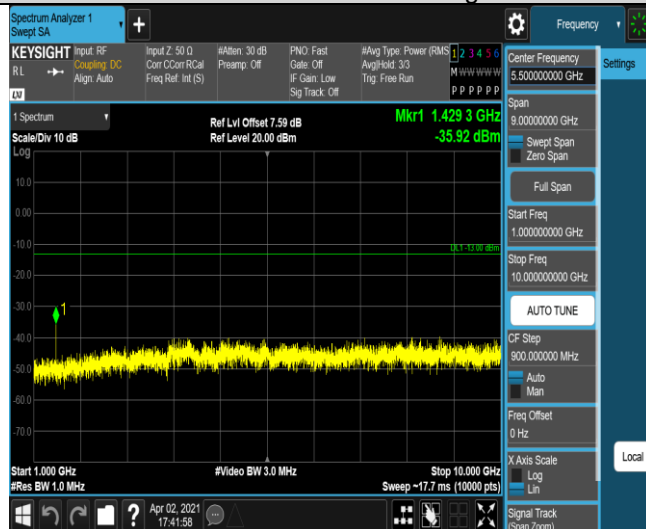

Band12-1.4MHz-16QAM-23095-1RB#0-Range1:30~1000MHz

Band12-1.4MHz-16QAM-23095-1RB#0-Range2:1000~10000MHz

Band12-1.4MHz-16QAM-23173-1RB#0-Range1:30~1000MHz

Band12-1.4MHz-16QAM-23173-1RB#0-Range2:1000~10000MHz