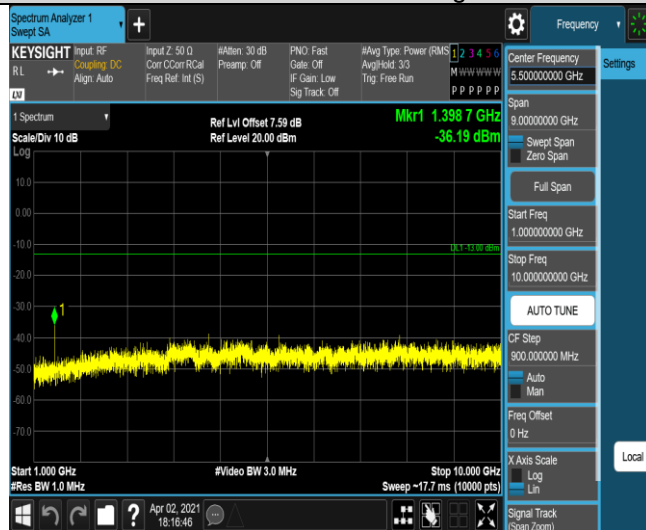

Band12-10MHz-QPSK-23060-1RB#0-Range2:1000~10000MHz