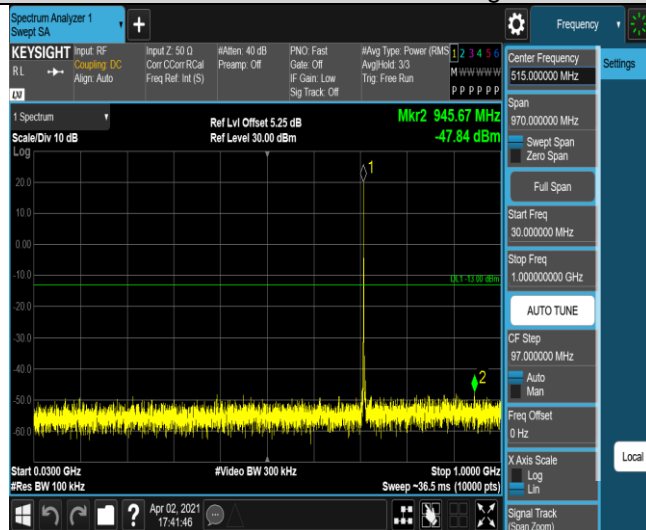

Band12-1.4MHz-16QAM-23173-1RB#0-Range1:30~1000MHz