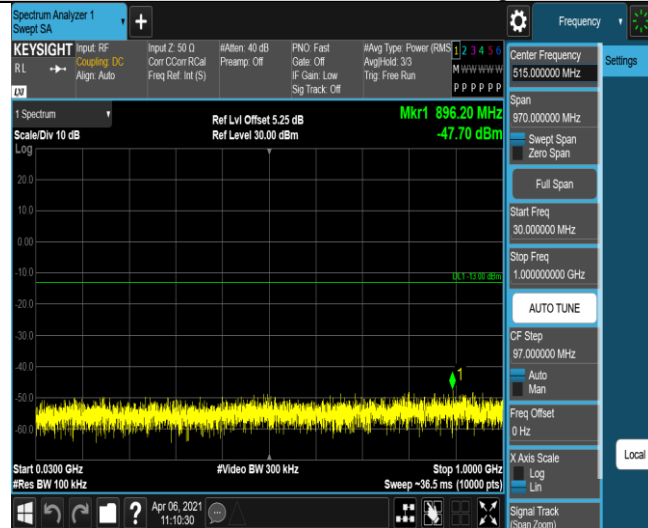

Band66-1.4MHz-16QAM-131979-1RB#0-Range1:30~1000MHz