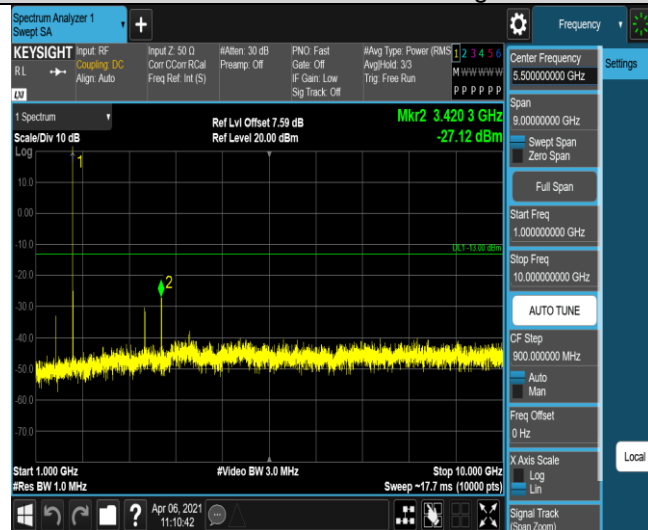

Band66-1.4MHz-16QAM-131979-1RB#0-Range2:1000~10000MHz