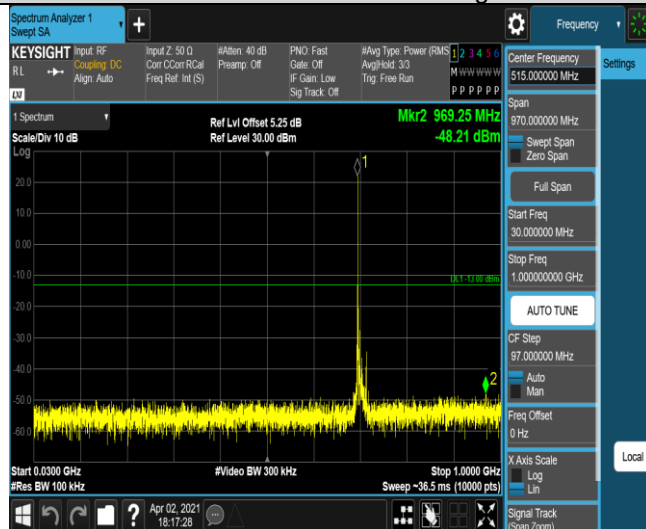

Band12-10MHz-QPSK-23095-1RB#0-Range1:30~1000MHz