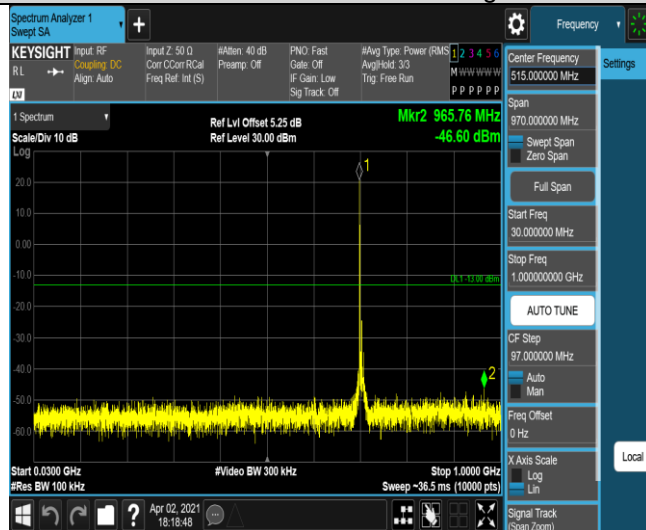

Band12-10MHz-16QAM-23130-1RB#0-Range1:30~1000MHz