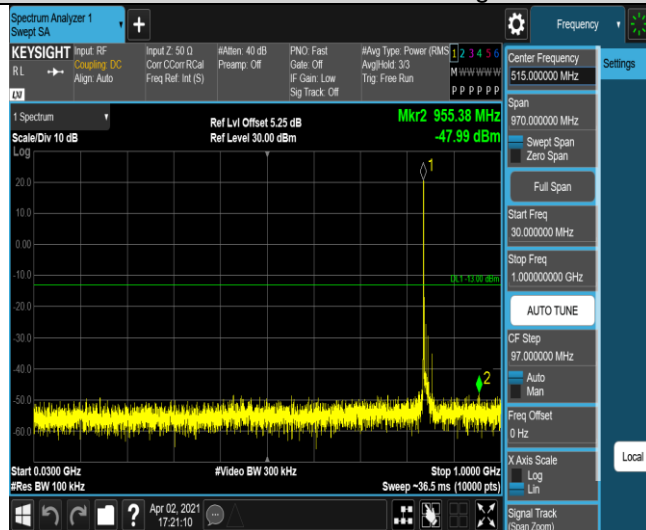

Band5-10MHz-16QAM-20600-1RB#0-Range1:30~1000MHz