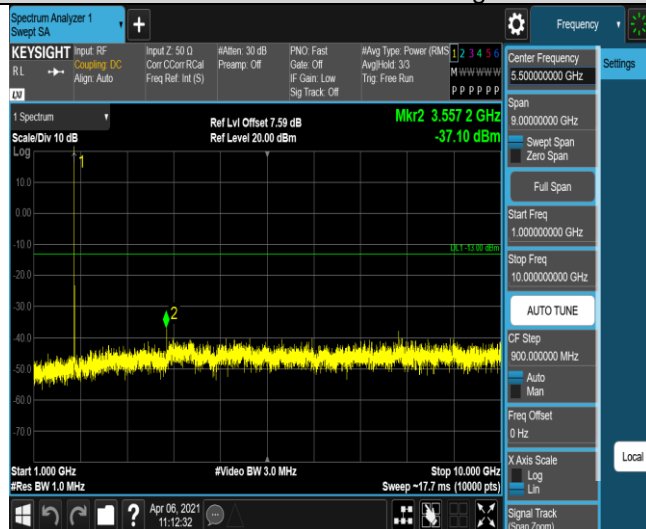

Band66-1.4MHz-16QAM-132665-1RB#0-Range2:1000~10000MHz