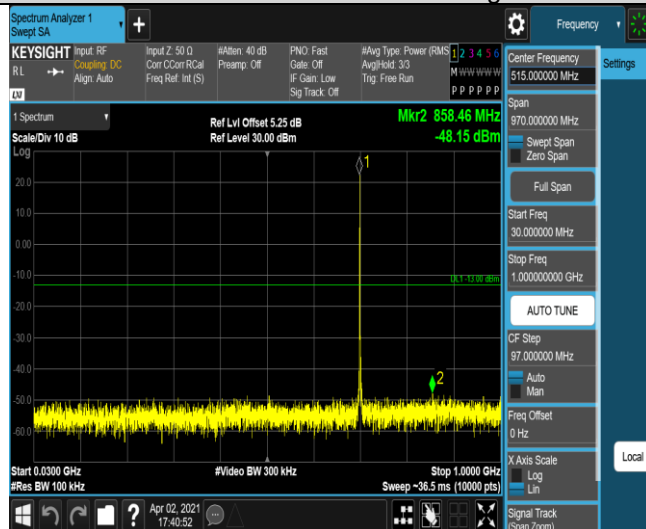

Band12-1.4MHz-16QAM-23095-1RB#0-Range1:30~1000MHz