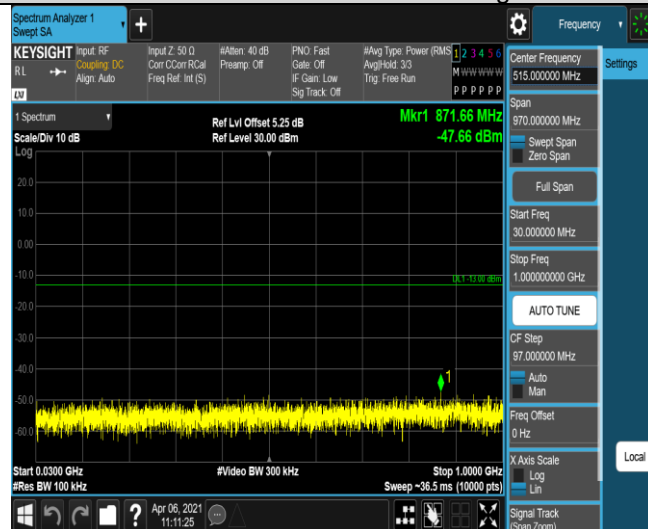

Band66-1.4MHz-16QAM-132322-1RB#0-Range1:30~1000MHz