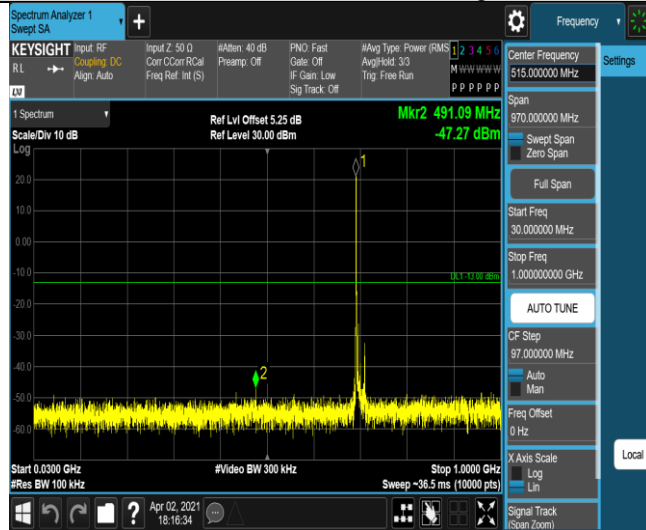

Band12-10MHz-QPSK-23060-1RB#0-Range1:30~1000MHz