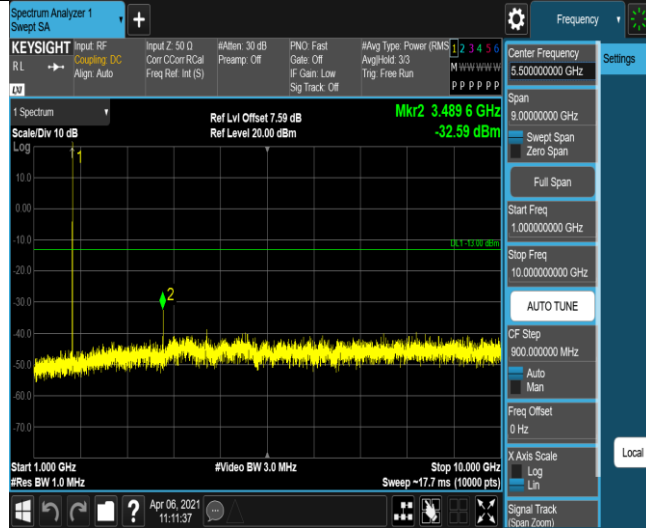

Band66-1.4MHz-16QAM-131979-1RB#0-Range1:30~1000MHz

Band66-1.4MHz-16QAM-131979-1RB#0-Range2:1000~10000MHz

Band66-1.4MHz-16QAM-132322-1RB#0-Range1:30~1000MHz

Band66-1.4MHz-16QAM-132322-1RB#0-Range2:1000~10000MHz