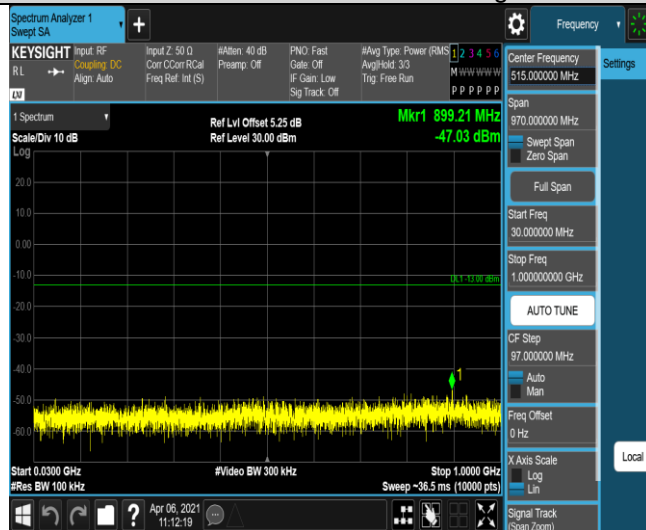

Band66-1.4MHz-16QAM-132665-1RB#0-Range1:30~1000MHz