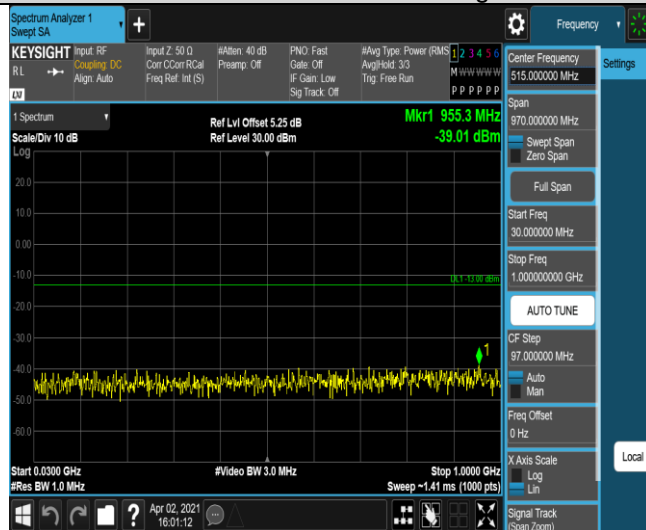

Band4-20MHz-16QAM-20300-1RB#0-Range1:30~1000MHz