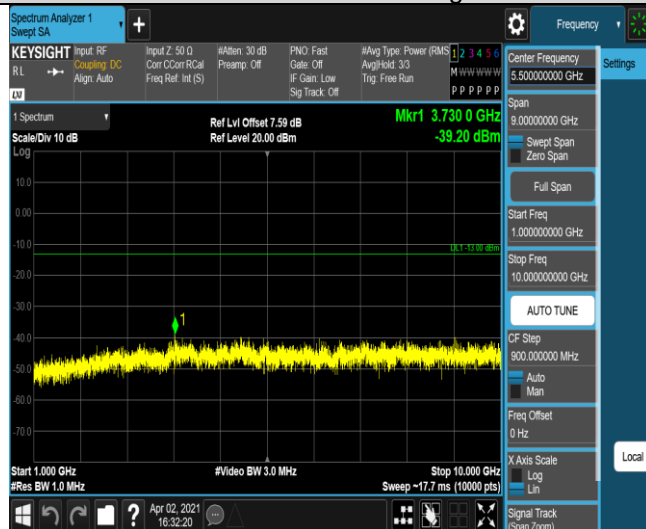

Band5-1.4MHz-QPSK-20525-1RB#0-Range1:30~1000MHz

Band5-1.4MHz-QPSK-20525-1RB#0-Range2:1000~10000MHz

Band5-1.4MHz-QPSK-20643-1RB#0-Range1:30~1000MHz

Band5-1.4MHz-QPSK-20643-1RB#0-Range2:1000~10000MHz

Band5-1.4MHz-16QAM-20407-1RB#0-Range1:30~1000MHz

Band5-1.4MHz-16QAM-20407-1RB#0-Range2:1000~10000MHz

Band5-1.4MHz-16QAM-20525-1RB#0-Range1:30~1000MHz

Band5-1.4MHz-16QAM-20525-1RB#0-Range2:1000~10000MHz

Band5-1.4MHz-16QAM-20643-1RB#0-Range1:30~1000MHz

Band5-1.4MHz-16QAM-20643-1RB#0-Range2:1000~10000MHz