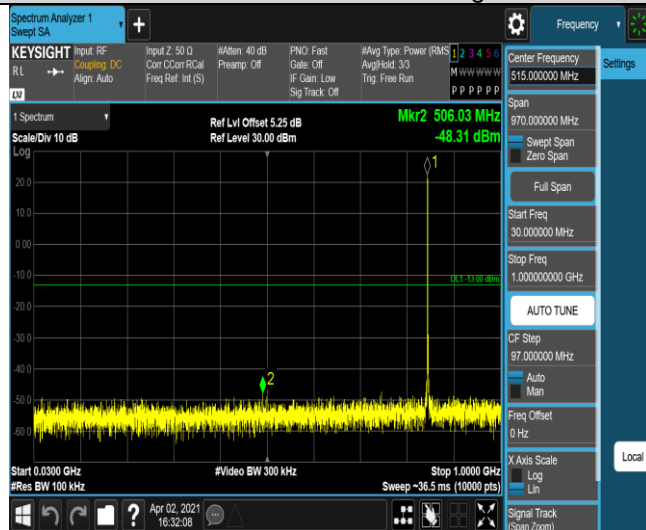

Band5-1.4MHz-QPSK-20643-1RB#0-Range1:30~1000MHz