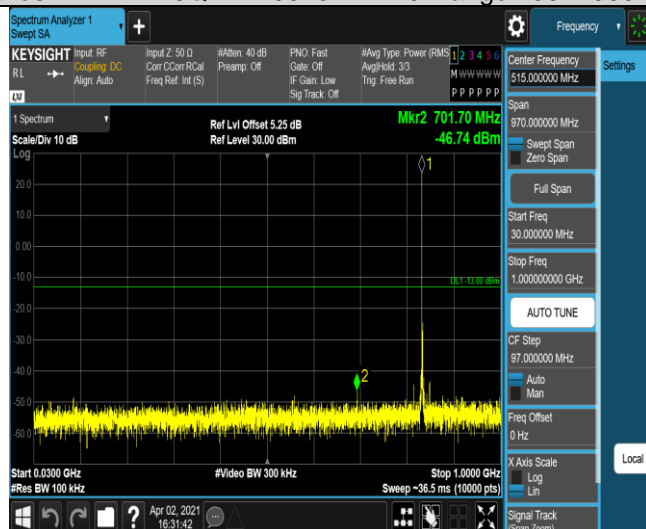

Band5-1.4MHz-QPSK-20525-1RB#0-Range1:30~1000MHz

Band5-1.4MHz-QPSK-20525-1RB#0-Range2:1000~10000MHz

Band5-1.4MHz-QPSK-20643-1RB#0-Range1:30~1000MHz

Band5-1.4MHz-QPSK-20643-1RB#0-Range2:1000~10000MHz

Band5-1.4MHz-16QAM-20407-1RB#0-Range1:30~1000MHz

Band5-1.4MHz-16QAM-20407-1RB#0-Range2:1000~10000MHz

Band5-1.4MHz-16QAM-20525-1RB#0-Range1:30~1000MHz

Band5-1.4MHz-16QAM-20525-1RB#0-Range2:1000~10000MHz

Band5-1.4MHz-16QAM-20643-1RB#0-Range1:30~1000MHz

Band5-1.4MHz-16QAM-20643-1RB#0-Range2:1000~10000MHz