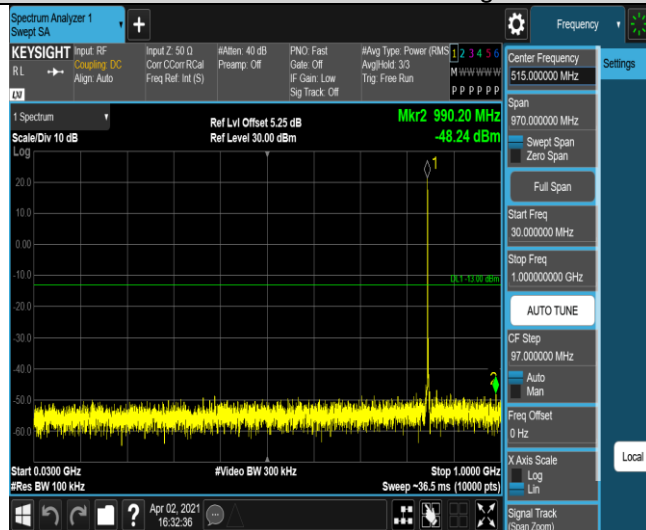

Band5-1.4MHz-16QAM-20407-1RB#0-Range2:1000~10000MHz

Band5-1.4MHz-16QAM-20525-1RB#0-Range1:30~1000MHz

Band5-1.4MHz-16QAM-20525-1RB#0-Range2:1000~10000MHz

Band5-1.4MHz-16QAM-20643-1RB#0-Range1:30~1000MHz

Band5-1.4MHz-16QAM-20643-1RB#0-Range2:1000~10000MHz