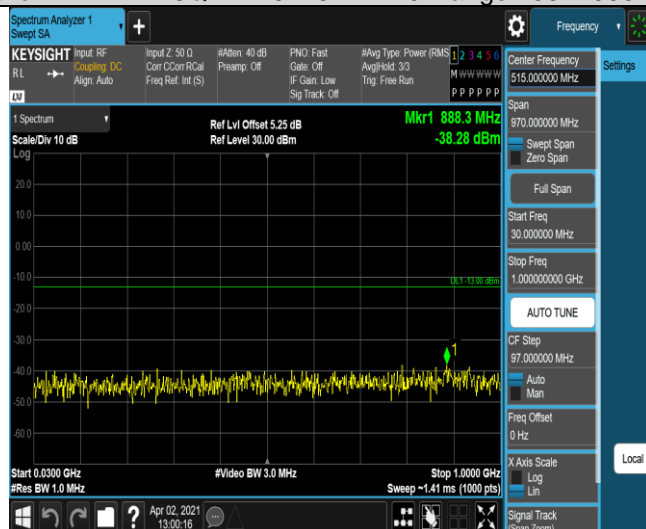

Band4-1.4MHz-16QAM-20175-1RB#0-Range1:30~1000MHz