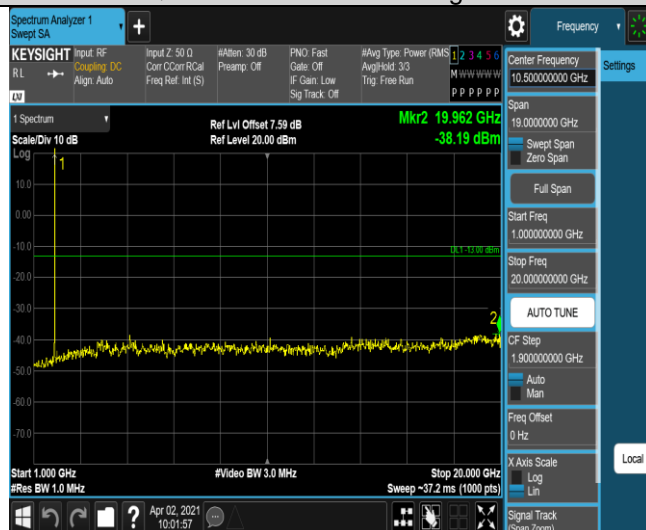

Band2-1.4MHz-QPSK-18607-1RB#0-Range2:1000~20000MHz