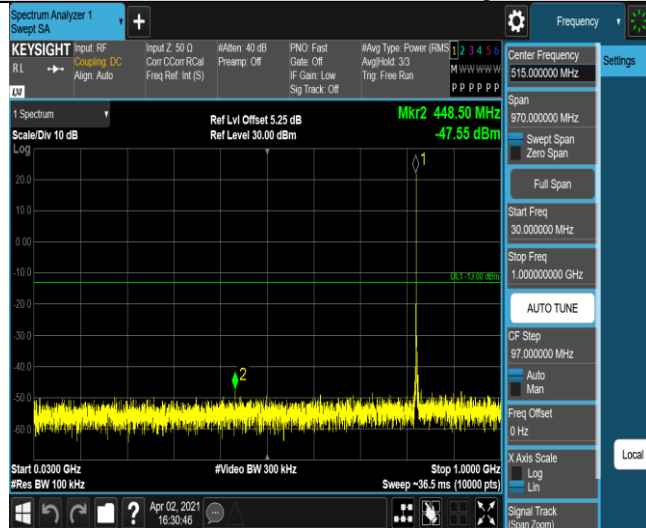

Band5-1.4MHz-QPSK-20525-1RB#0-Range1:30~1000MHz

Band5-1.4MHz-QPSK-20525-1RB#0-Range2:1000~10000MHz

Band5-1.4MHz-QPSK-20643-1RB#0-Range1:30~1000MHz

Band5-1.4MHz-QPSK-20643-1RB#0-Range2:1000~10000MHz

Band5-1.4MHz-16QAM-20407-1RB#0-Range1:30~1000MHz

Band5-1.4MHz-16QAM-20407-1RB#0-Range2:1000~10000MHz

Band5-1.4MHz-16QAM-20525-1RB#0-Range1:30~1000MHz

Band5-1.4MHz-16QAM-20525-1RB#0-Range2:1000~10000MHz

Band5-1.4MHz-16QAM-20643-1RB#0-Range1:30~1000MHz

Band5-1.4MHz-16QAM-20643-1RB#0-Range2:1000~10000MHz