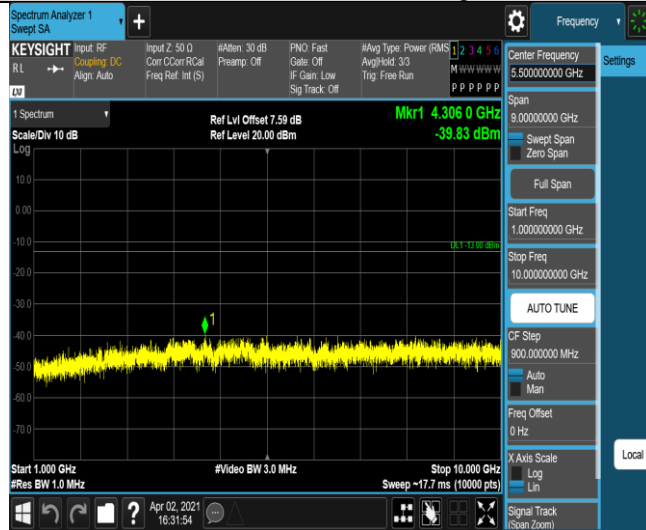

Band5-1.4MHz-QPSK-20525-1RB#0-Range1:30~1000MHz

Band5-1.4MHz-QPSK-20525-1RB#0-Range2:1000~10000MHz

Band5-1.4MHz-QPSK-20643-1RB#0-Range1:30~1000MHz

Band5-1.4MHz-QPSK-20643-1RB#0-Range2:1000~10000MHz

Band5-1.4MHz-16QAM-20407-1RB#0-Range1:30~1000MHz

Band5-1.4MHz-16QAM-20407-1RB#0-Range2:1000~10000MHz

Band5-1.4MHz-16QAM-20525-1RB#0-Range1:30~1000MHz

Band5-1.4MHz-16QAM-20525-1RB#0-Range2:1000~10000MHz

Band5-1.4MHz-16QAM-20643-1RB#0-Range1:30~1000MHz

Band5-1.4MHz-16QAM-20643-1RB#0-Range2:1000~10000MHz