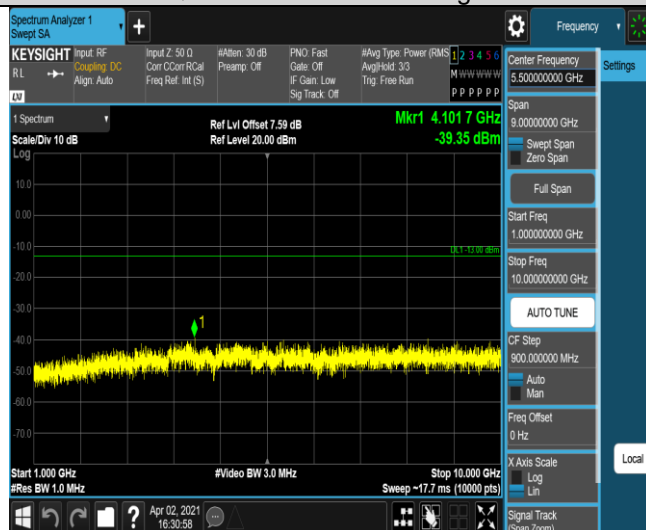

Band5-1.4MHz-QPSK-20525-1RB#0-Range1:30~1000MHz

Band5-1.4MHz-QPSK-20525-1RB#0-Range2:1000~10000MHz

Band5-1.4MHz-QPSK-20643-1RB#0-Range1:30~1000MHz

Band5-1.4MHz-QPSK-20643-1RB#0-Range2:1000~10000MHz

Band5-1.4MHz-16QAM-20407-1RB#0-Range1:30~1000MHz

Band5-1.4MHz-16QAM-20407-1RB#0-Range2:1000~10000MHz

Band5-1.4MHz-16QAM-20525-1RB#0-Range1:30~1000MHz

Band5-1.4MHz-16QAM-20525-1RB#0-Range2:1000~10000MHz

Band5-1.4MHz-16QAM-20643-1RB#0-Range1:30~1000MHz

Band5-1.4MHz-16QAM-20643-1RB#0-Range2:1000~10000MHz