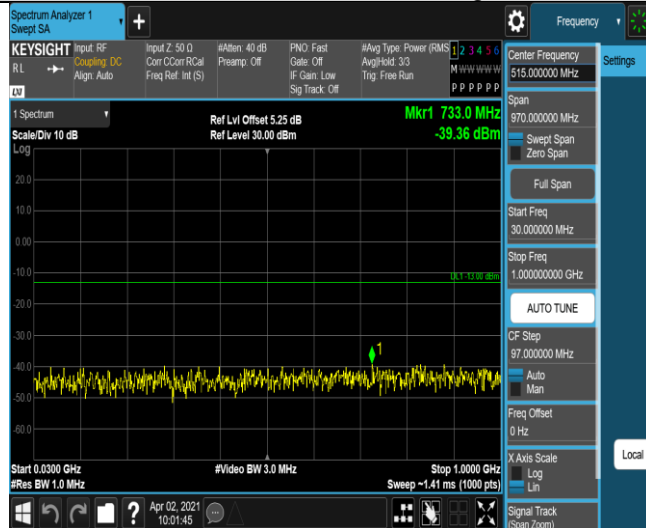

Band2-1.4MHz-QPSK-18607-1RB#0-Range1:30~1000MHz