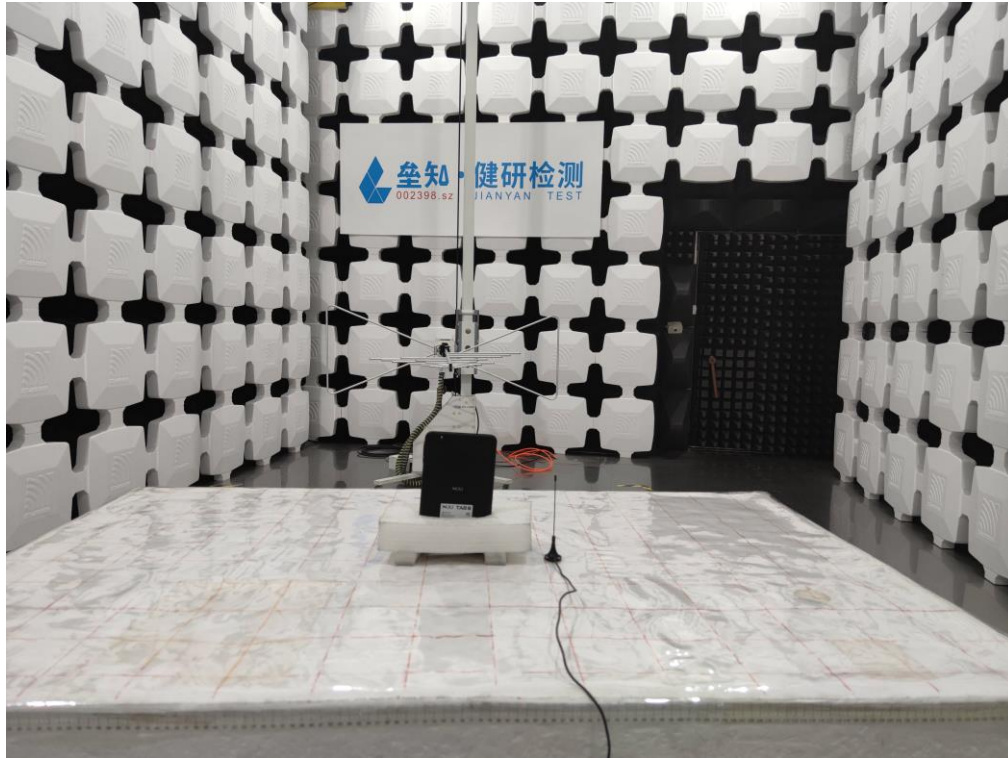

7 Test Setup Photo

Radiated Spurious Emission
Below 1GHz

Above 1GHz

8 EUT Constructional Details

Reference to the test report No. JYTSZB-R01-2100124.

-----End of report-----