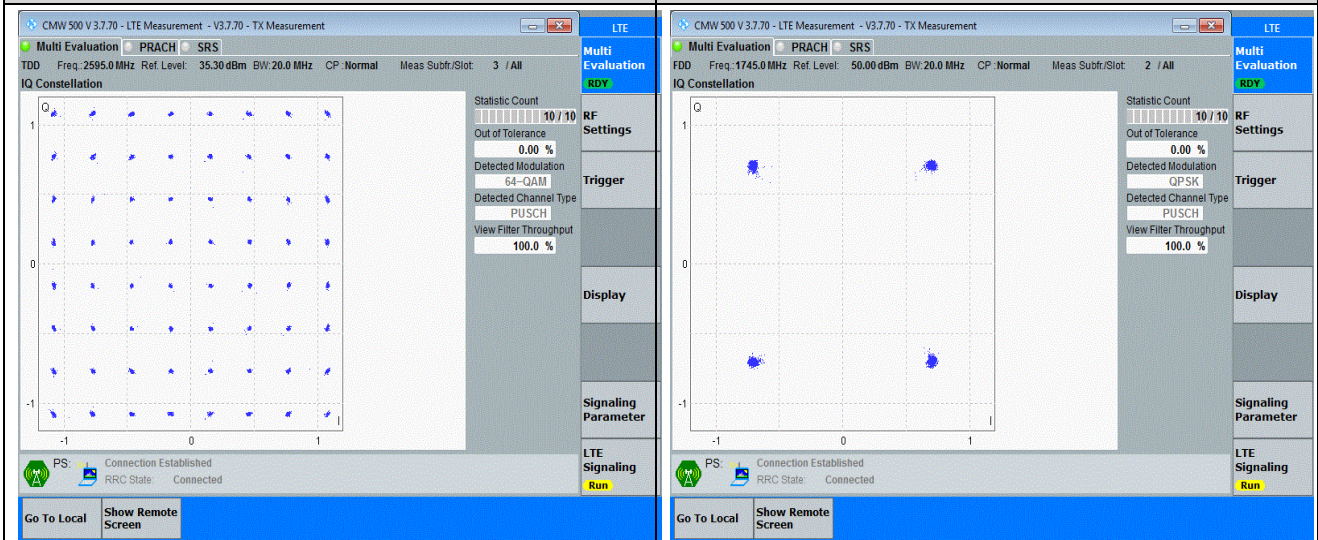

Band26-15MHz-16QAM-26915-75RB#0

Band26-15MHz-64QAM-26915-75RB#0

Band41-20MHz-QPSK-40640-100RB#0

Band41-20MHz-16QAM-40640-100RB#0

Band41-20MHz-64QAM-40640-100RB#0

Band66-20MHz-QPSK-132322-100RB#0

Band66-20MHz-16QAM-132322-100RB#0