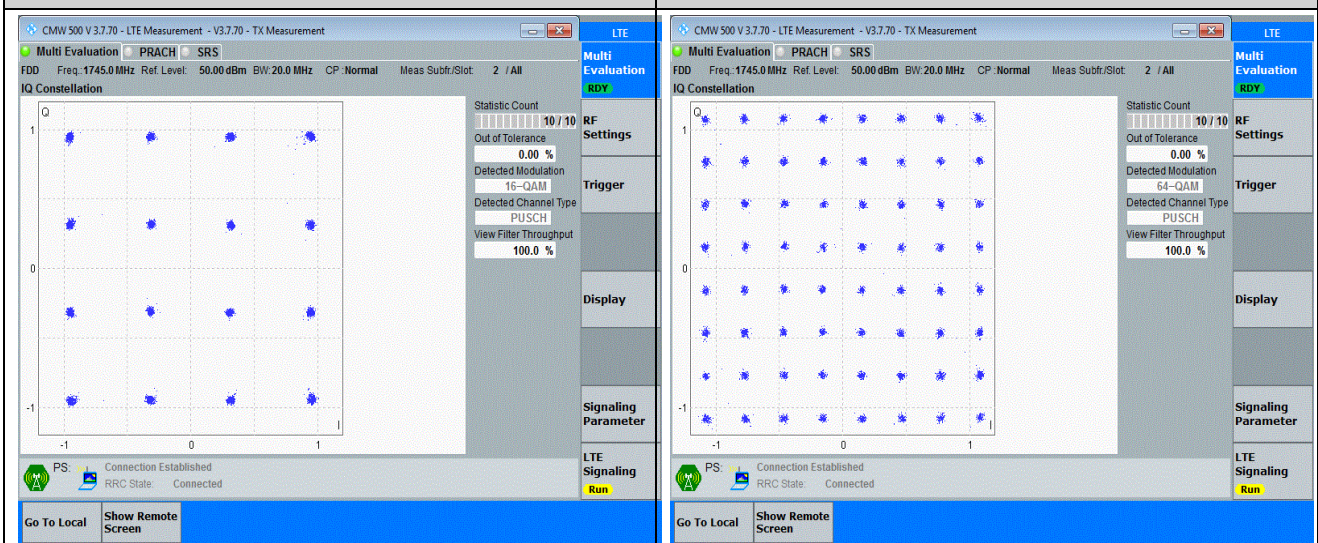

Band66-20MHz-16QAM-132322-100RB#0

Band66-20MHz-64QAM-132322-100RB#0

Band71-20MHz-QPSK-133322-100RB#0

Band71-20MHz-16QAM-133322-100RB#0