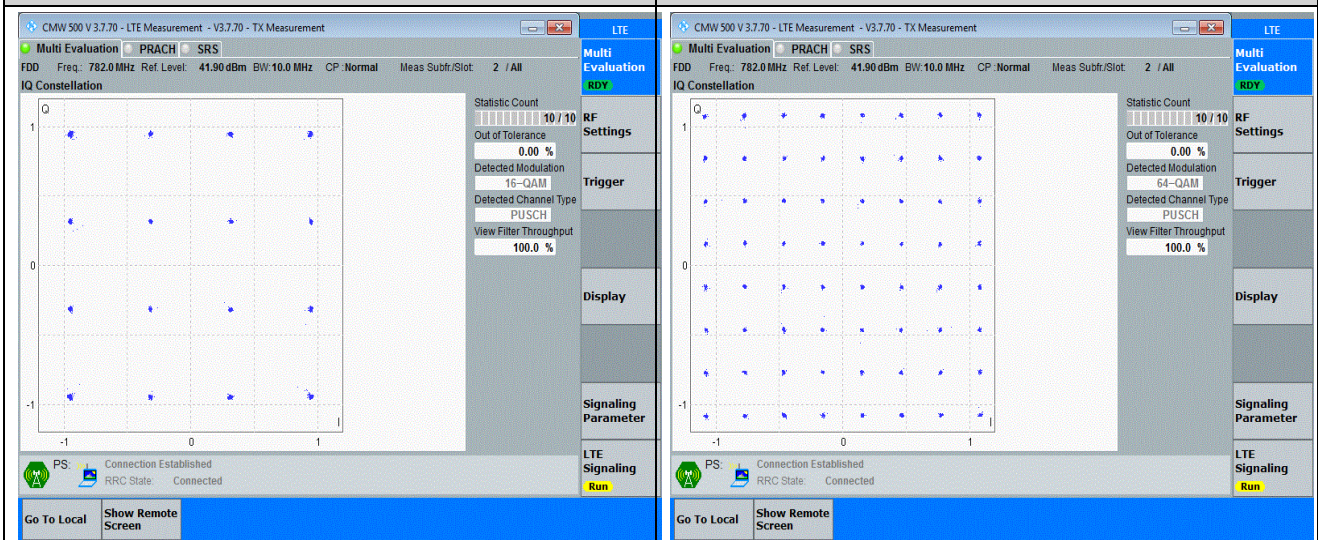

Band12-10MHz-64QAM-23095-50RB#0

Band13-10MHz-QPSK-23230-50RB#0

Band13-10MHz-16QAM-23230-50RB#0

Band13-10MHz-64QAM-23230-50RB#0

Band17-10MHz-QPSK-23790-50RB#0

Band17-10MHz-16QAM-23790-50RB#0

Band17-10MHz-64QAM-23790-50RB#0