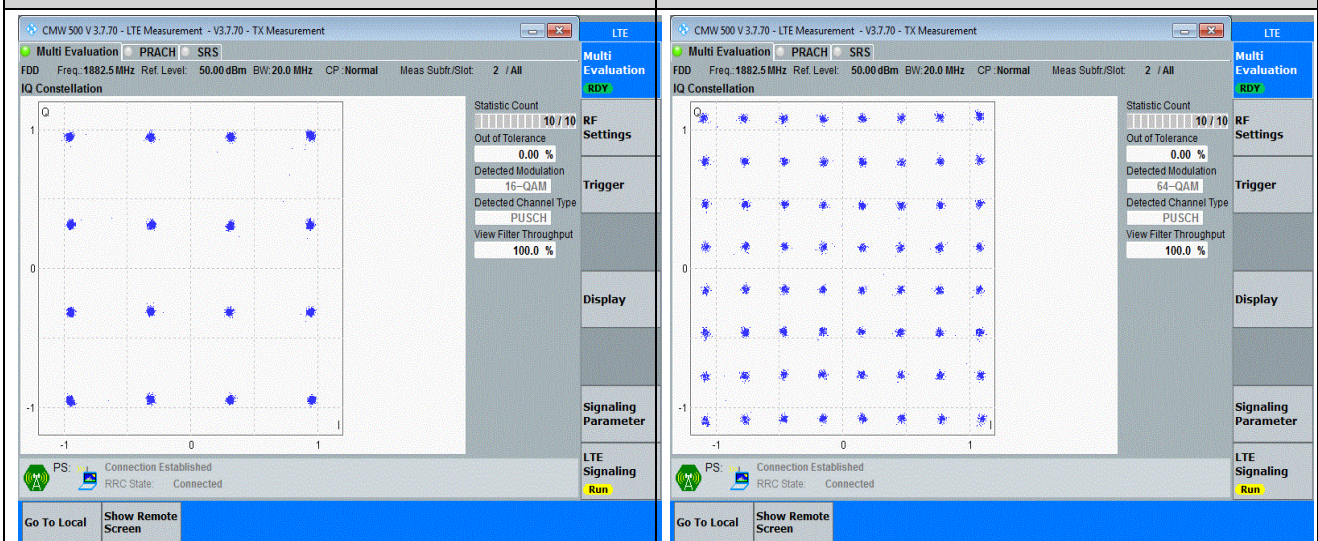

Band25-20MHz-16QAM-26365-100RB#0

Band25-20MHz-64QAM-26365-100RB#0

Band26-10MHz-QPSK-26740-50RB#0

Band26-10MHz-16QAM-26740-50RB#0