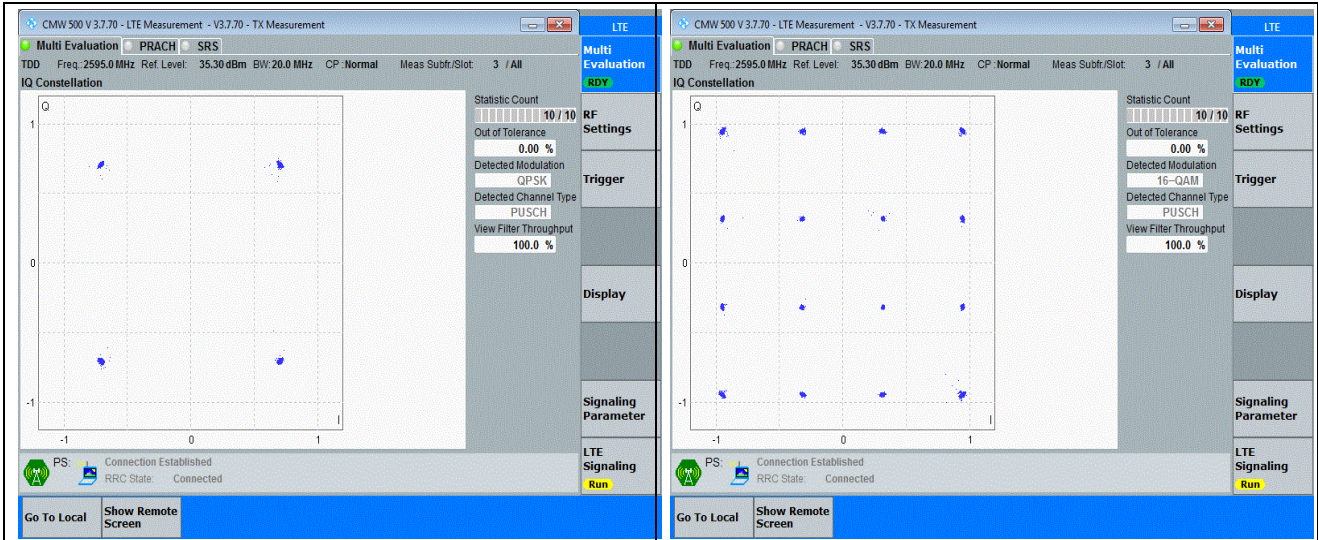

Band26-15MHz-16QAM-26915-75RB#0

Band26-15MHz-64QAM-26915-75RB#0

Band41-20MHz-QPSK-40640-100RB#0

Band41-20MHz-16QAM-40640-100RB#0

Band41-20MHz-64QAM-40640-100RB#0

Band66-20MHz-QPSK-132322-100RB#0

Band66-20MHz-16QAM-132322-100RB#0