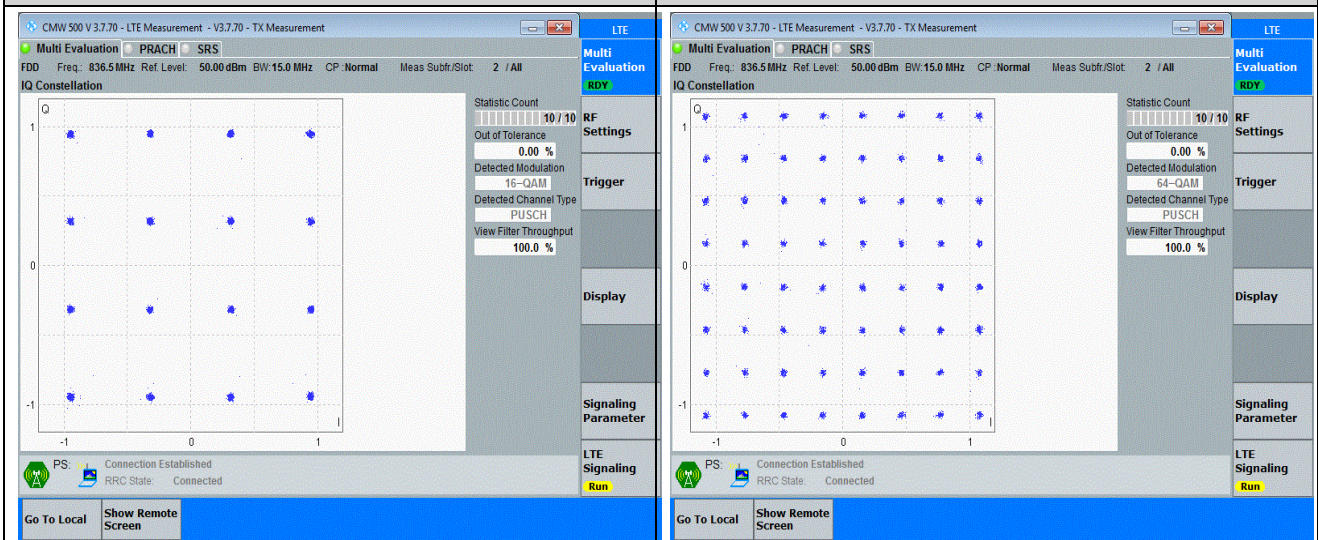

Band26-15MHz-16QAM-26915-75RB#0

Band26-15MHz-64QAM-26915-75RB#0

Band41-20MHz-QPSK-40640-100RB#0

Band41-20MHz-16QAM-40640-100RB#0