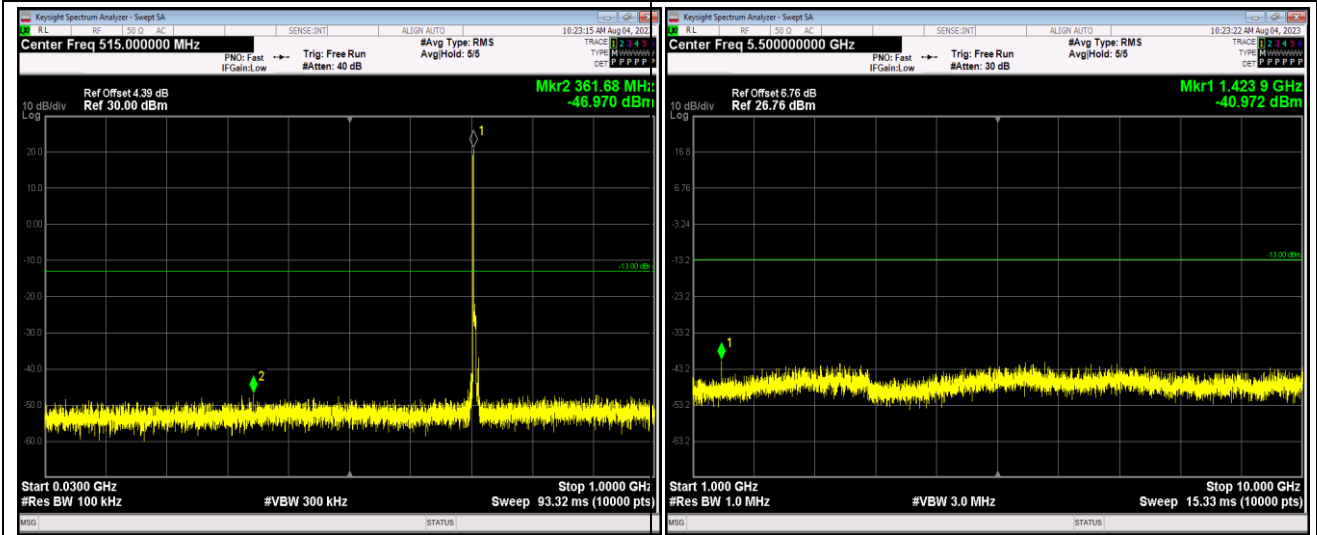

Band17-5MHz-16QAM-23825-1RB#0-Range1:30~1000MHz

Band17-5MHz-16QAM-23825-1RB#0-Range2:1000~10000MHz

Band17-5MHz-64QAM-23755-1RB#0-Range1:30~1000MHz

Band17-5MHz-64QAM-23755-1RB#0-Range2:1000~10000MHz

Band17-10MHz-QPSK-23790-1RB#0-Range1:30~1000MHz

Band17-10MHz-QPSK-23790-1RB#0-Range2:1000~10000MHz

Band17-10MHz-QPSK-23800-1RB#0-Range1:30~1000MHz

Band17-10MHz-QPSK-23800-1RB#0-Range2:1000~10000MHz

Band17-10MHz-64QAM-23780-1RB#0-Range1:30~1000MHz

Band17-10MHz-64QAM-23780-1RB#0-Range2:1000~10000MHz