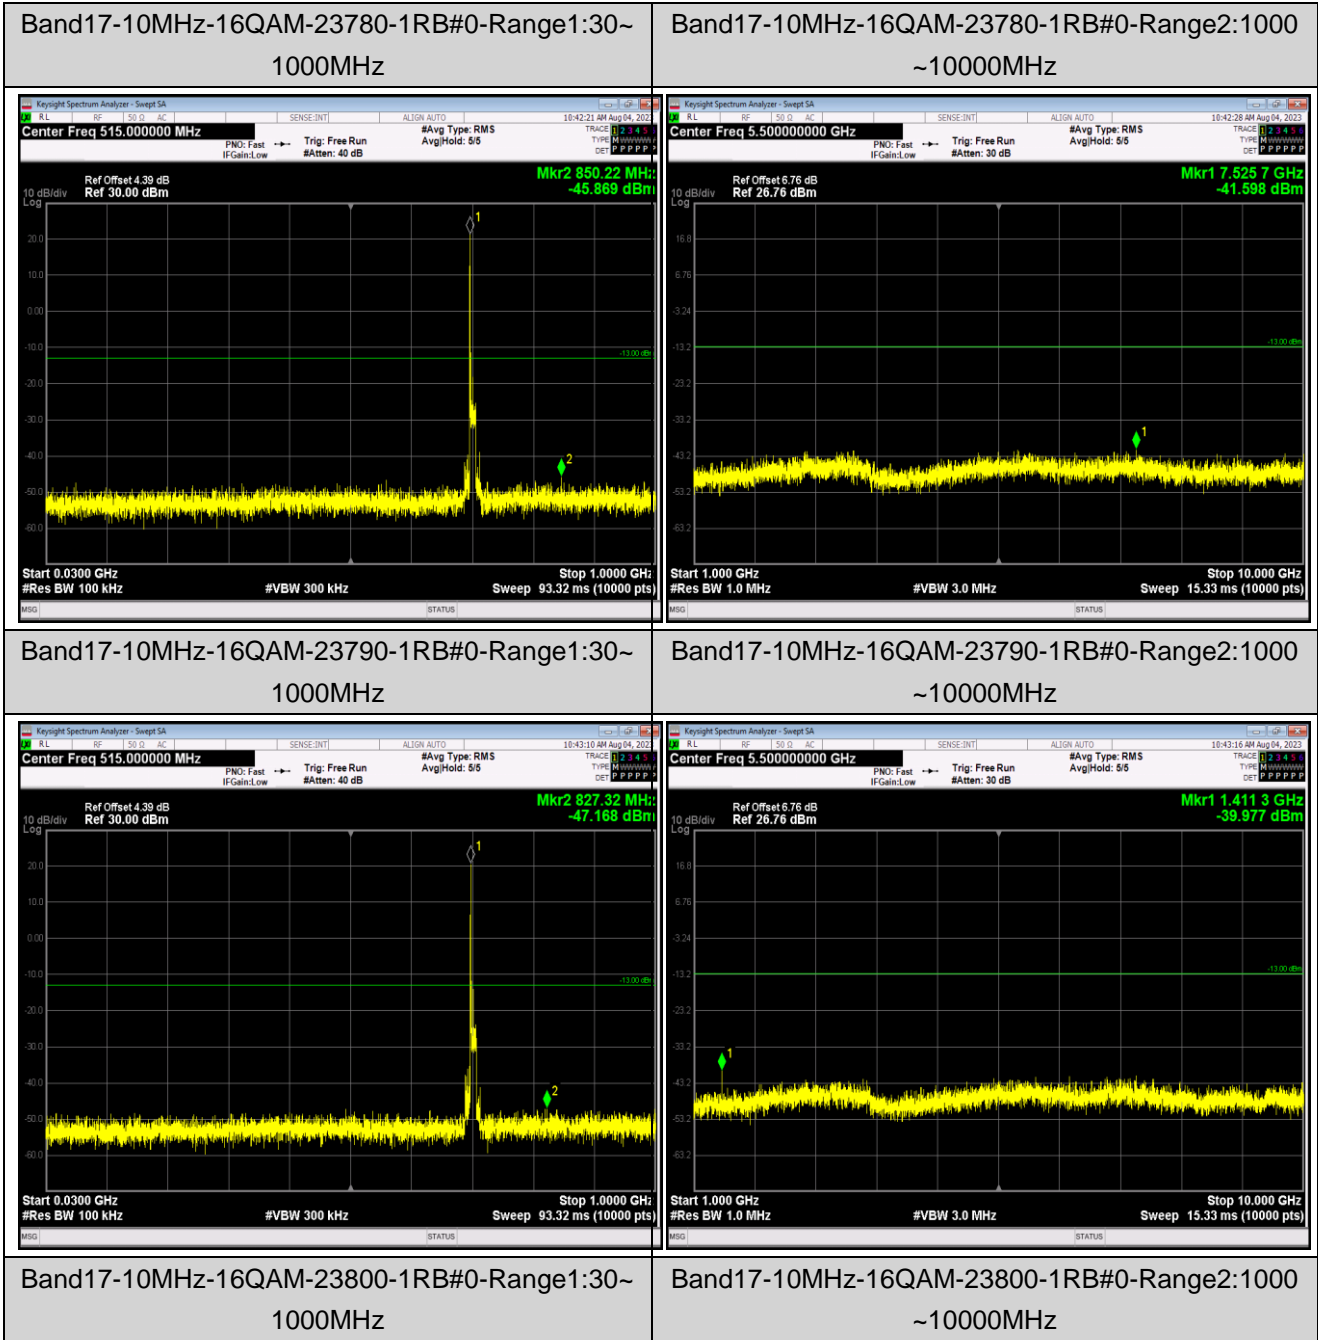

Band17-5MHz-16QAM-23825-1RB#0-Range1:30~1000MHz

Band17-5MHz-16QAM-23825-1RB#0-Range2:1000~10000MHz

Band17-5MHz-64QAM-23755-1RB#0-Range1:30~1000MHz

Band17-5MHz-64QAM-23755-1RB#0-Range2:1000~10000MHz

Band17-10MHz-QPSK-23790-1RB#0-Range1:30~1000MHz

Band17-10MHz-QPSK-23790-1RB#0-Range2:1000~10000MHz

Band17-10MHz-QPSK-23800-1RB#0-Range1:30~1000MHz

Band17-10MHz-QPSK-23800-1RB#0-Range2:1000~10000MHz

Band17-10MHz-64QAM-23780-1RB#0-Range1:30~1000MHz

Band17-10MHz-64QAM-23780-1RB#0-Range2:1000~10000MHz

Band17-10MHz-64QAM-23790-1RB#0-Range1:30~1000MHz

Band17-10MHz-64QAM-23790-1RB#0-Range2:1000~10000MHz

Band25-1.4MHz-QPSK-26683-1RB#0-Range1:30~1000MHz

Band25-1.4MHz-QPSK-26683-1RB#0-Range2:1000~20000MHz

Band25-1.4MHz-16QAM-26047-1RB#0-Range1:30~1000MHz