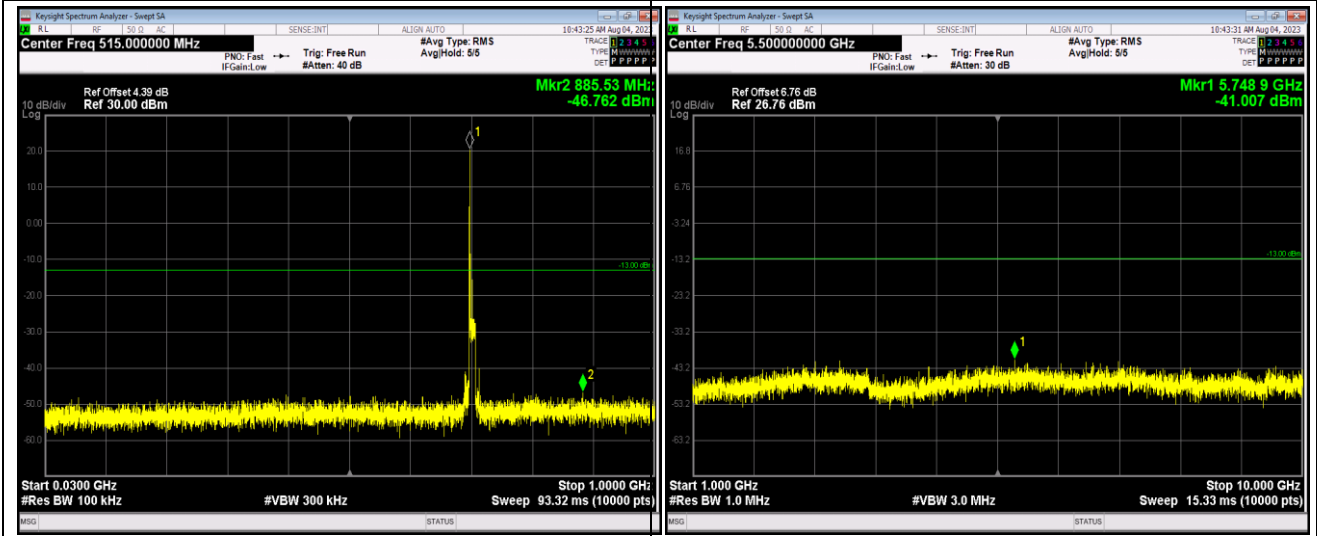

Band17-10MHz-64QAM-23790-1RB#0-Range1:30~1000MHz

Band17-10MHz-64QAM-23790-1RB#0-Range2:1000~10000MHz