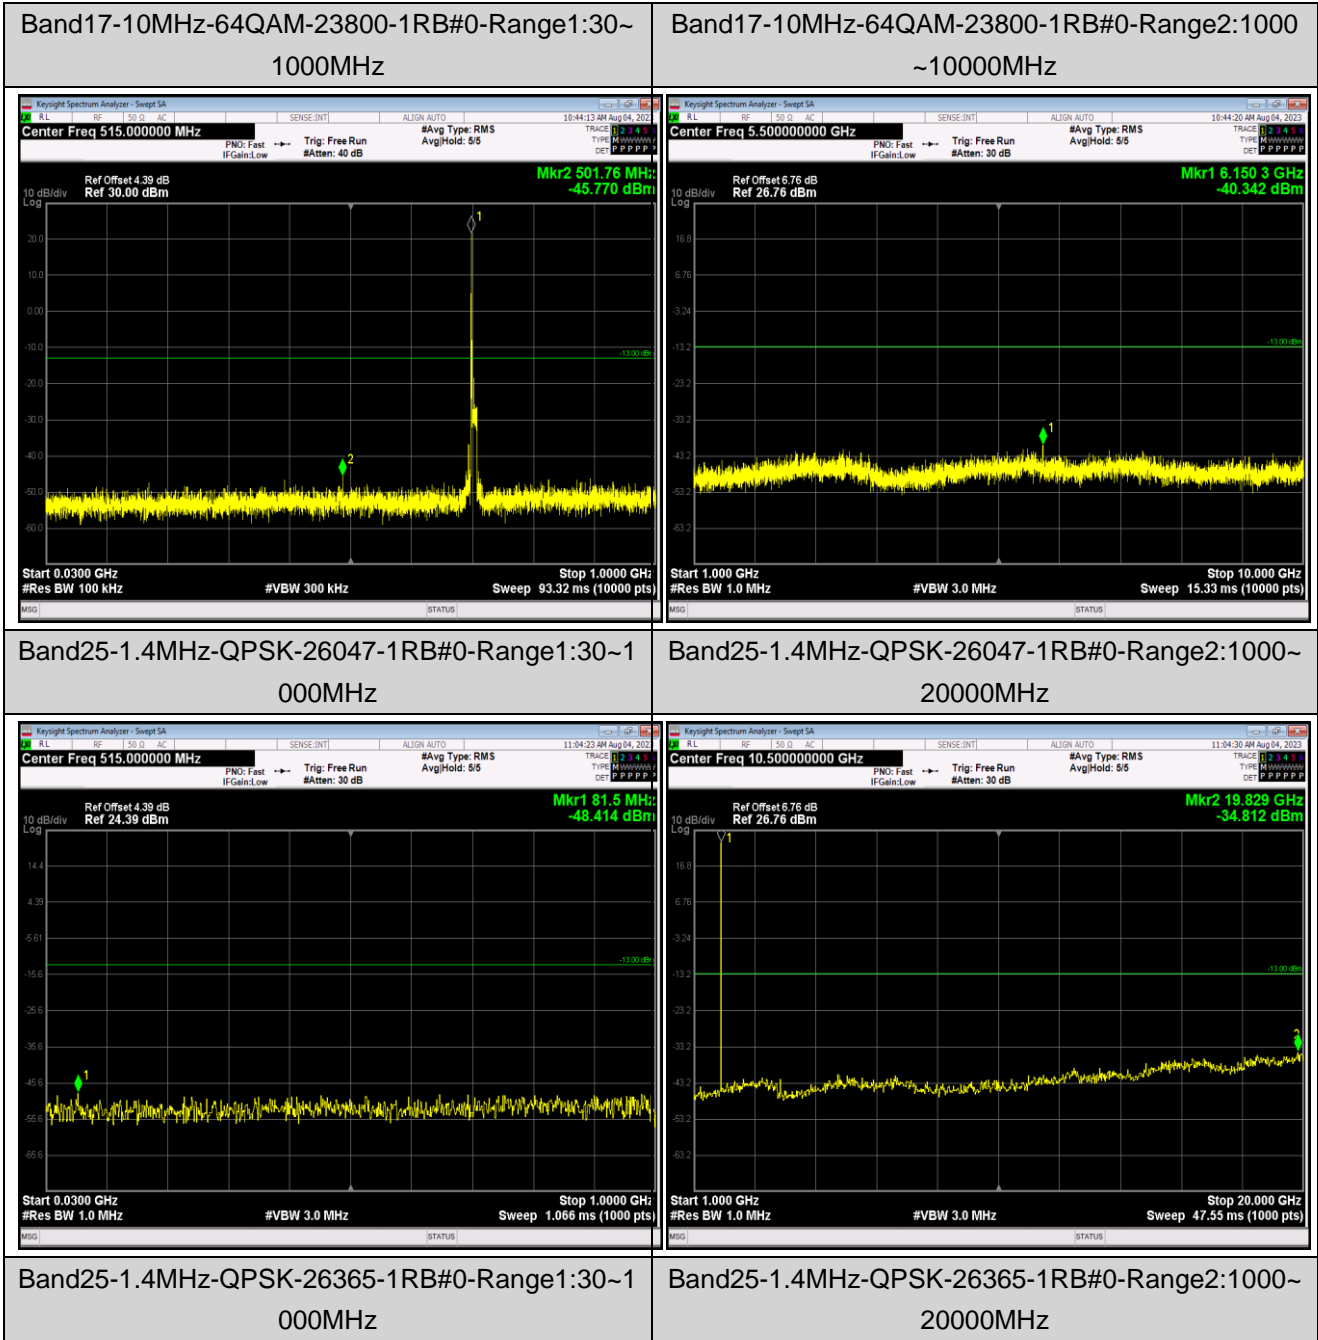

Band17-5MHz-16QAM-23825-1RB#0-Range1:30~1000MHz

Band17-5MHz-16QAM-23825-1RB#0-Range2:1000~10000MHz

Band17-5MHz-64QAM-23755-1RB#0-Range1:30~1000MHz

Band17-5MHz-64QAM-23755-1RB#0-Range2:1000~10000MHz

Band17-10MHz-QPSK-23790-1RB#0-Range1:30~1000MHz

Band17-10MHz-QPSK-23790-1RB#0-Range2:1000~10000MHz

Band17-10MHz-QPSK-23800-1RB#0-Range1:30~1000MHz

Band17-10MHz-QPSK-23800-1RB#0-Range2:1000~10000MHz

Band17-10MHz-64QAM-23780-1RB#0-Range1:30~1000MHz

Band17-10MHz-64QAM-23780-1RB#0-Range2:1000~10000MHz

Band17-10MHz-64QAM-23790-1RB#0-Range1:30~1000MHz

Band17-10MHz-64QAM-23790-1RB#0-Range2:1000~10000MHz

Band25-1.4MHz-QPSK-26683-1RB#0-Range1:30~1000MHz

Band25-1.4MHz-QPSK-26683-1RB#0-Range2:1000~20000MHz

Band25-1.4MHz-16QAM-26047-1RB#0-Range1:30~1000MHz