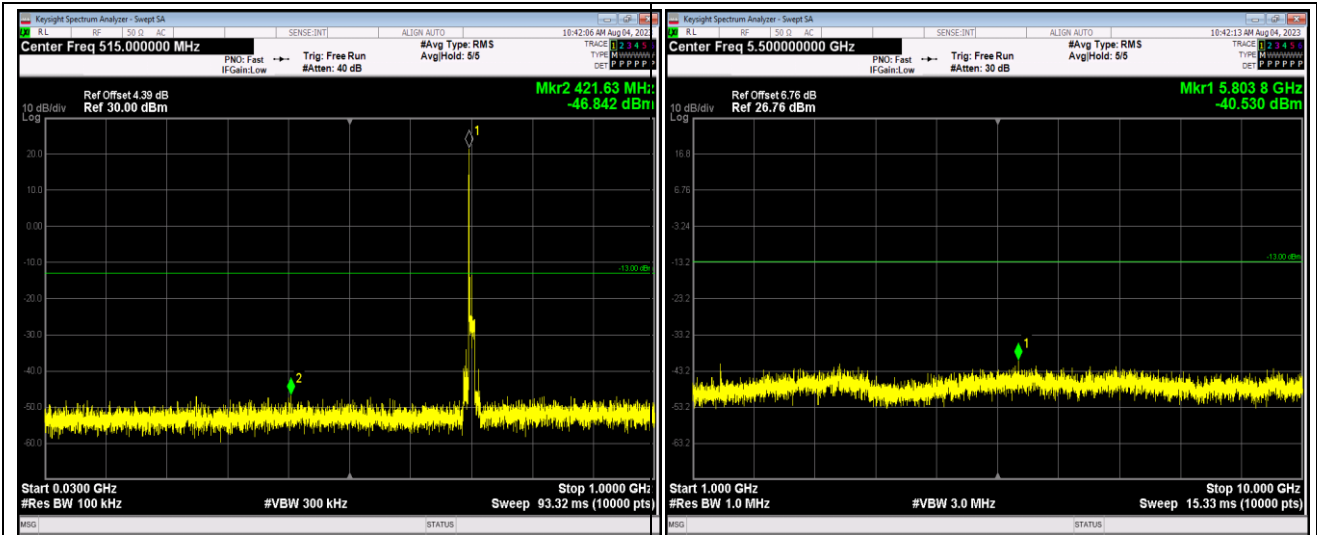

Band17-5MHz-16QAM-23825-1RB#0-Range1:30~1000MHz

Band17-5MHz-16QAM-23825-1RB#0-Range2:1000~10000MHz

Band17-5MHz-64QAM-23755-1RB#0-Range1:30~1000MHz

Band17-5MHz-64QAM-23755-1RB#0-Range2:1000~10000MHz

Band17-10MHz-QPSK-23790-1RB#0-Range1:30~1000MHz

Band17-10MHz-QPSK-23790-1RB#0-Range2:1000~10000MHz

Band17-10MHz-QPSK-23800-1RB#0-Range1:30~1000MHz

Band17-10MHz-QPSK-23800-1RB#0-Range2:1000~10000MHz

Band17-10MHz-64QAM-23780-1RB#0-Range1:30~1000MHz

Band17-10MHz-64QAM-23780-1RB#0-Range2:1000~10000MHz