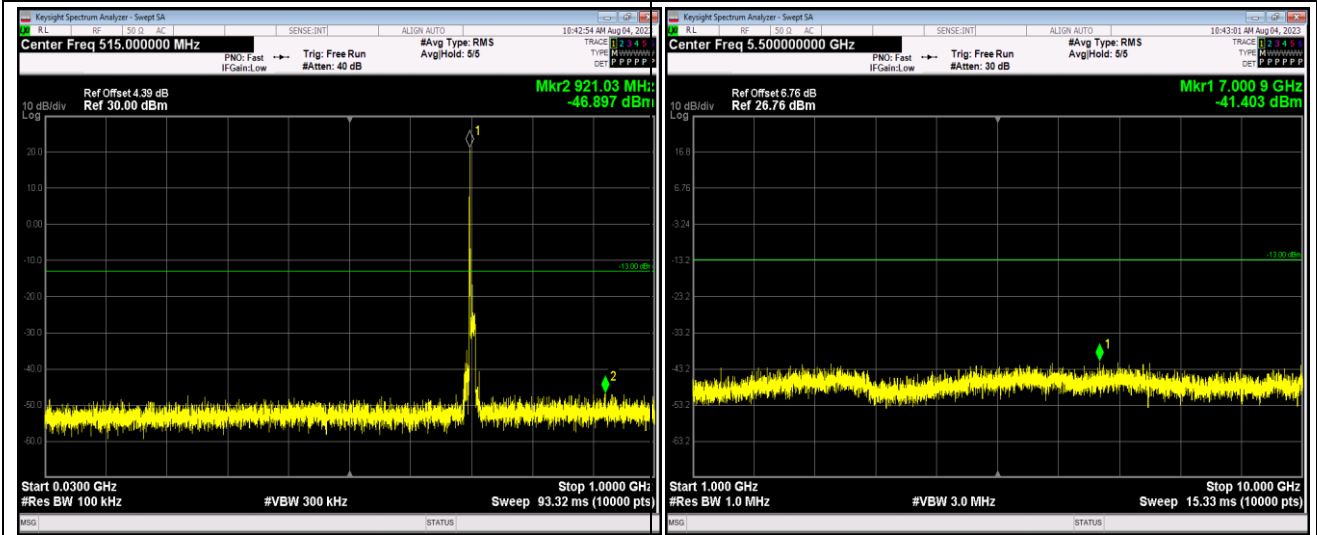

Band17-5MHz-16QAM-23825-1RB#0-Range1:30~1000MHz

Band17-5MHz-16QAM-23825-1RB#0-Range2:1000~10000MHz

Band17-5MHz-64QAM-23755-1RB#0-Range1:30~1000MHz

Band17-5MHz-64QAM-23755-1RB#0-Range2:1000~10000MHz

Band17-10MHz-QPSK-23790-1RB#0-Range1:30~1000MHz

Band17-10MHz-QPSK-23790-1RB#0-Range2:1000~10000MHz

Band17-10MHz-QPSK-23800-1RB#0-Range1:30~1000MHz

Band17-10MHz-QPSK-23800-1RB#0-Range2:1000~10000MHz

Band17-10MHz-64QAM-23780-1RB#0-Range1:30~1000MHz

Band17-10MHz-64QAM-23780-1RB#0-Range2:1000~10000MHz