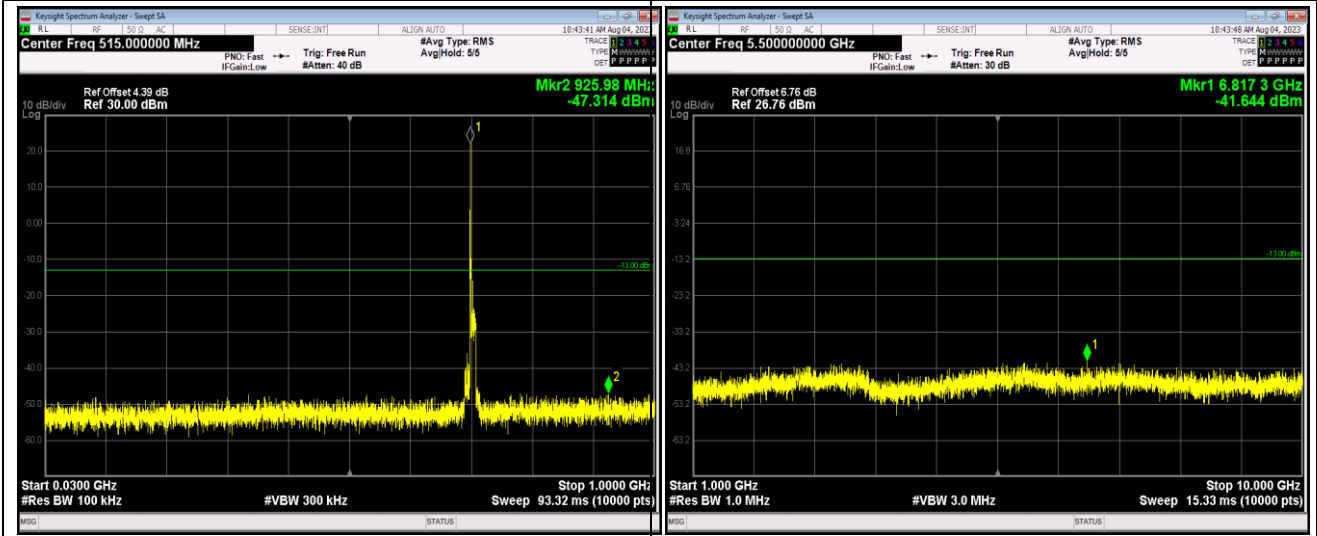

Band17-5MHz-16QAM-23825-1RB#0-Range1:30~1000MHz

Band17-5MHz-16QAM-23825-1RB#0-Range2:1000~10000MHz

Band17-5MHz-64QAM-23755-1RB#0-Range1:30~1000MHz

Band17-5MHz-64QAM-23755-1RB#0-Range2:1000~10000MHz

Band17-10MHz-QPSK-23790-1RB#0-Range1:30~1000MHz

Band17-10MHz-QPSK-23790-1RB#0-Range2:1000~10000MHz

Band17-10MHz-QPSK-23800-1RB#0-Range1:30~1000MHz

Band17-10MHz-QPSK-23800-1RB#0-Range2:1000~10000MHz

Band17-10MHz-64QAM-23780-1RB#0-Range1:30~1000MHz

Band17-10MHz-64QAM-23780-1RB#0-Range2:1000~10000MHz