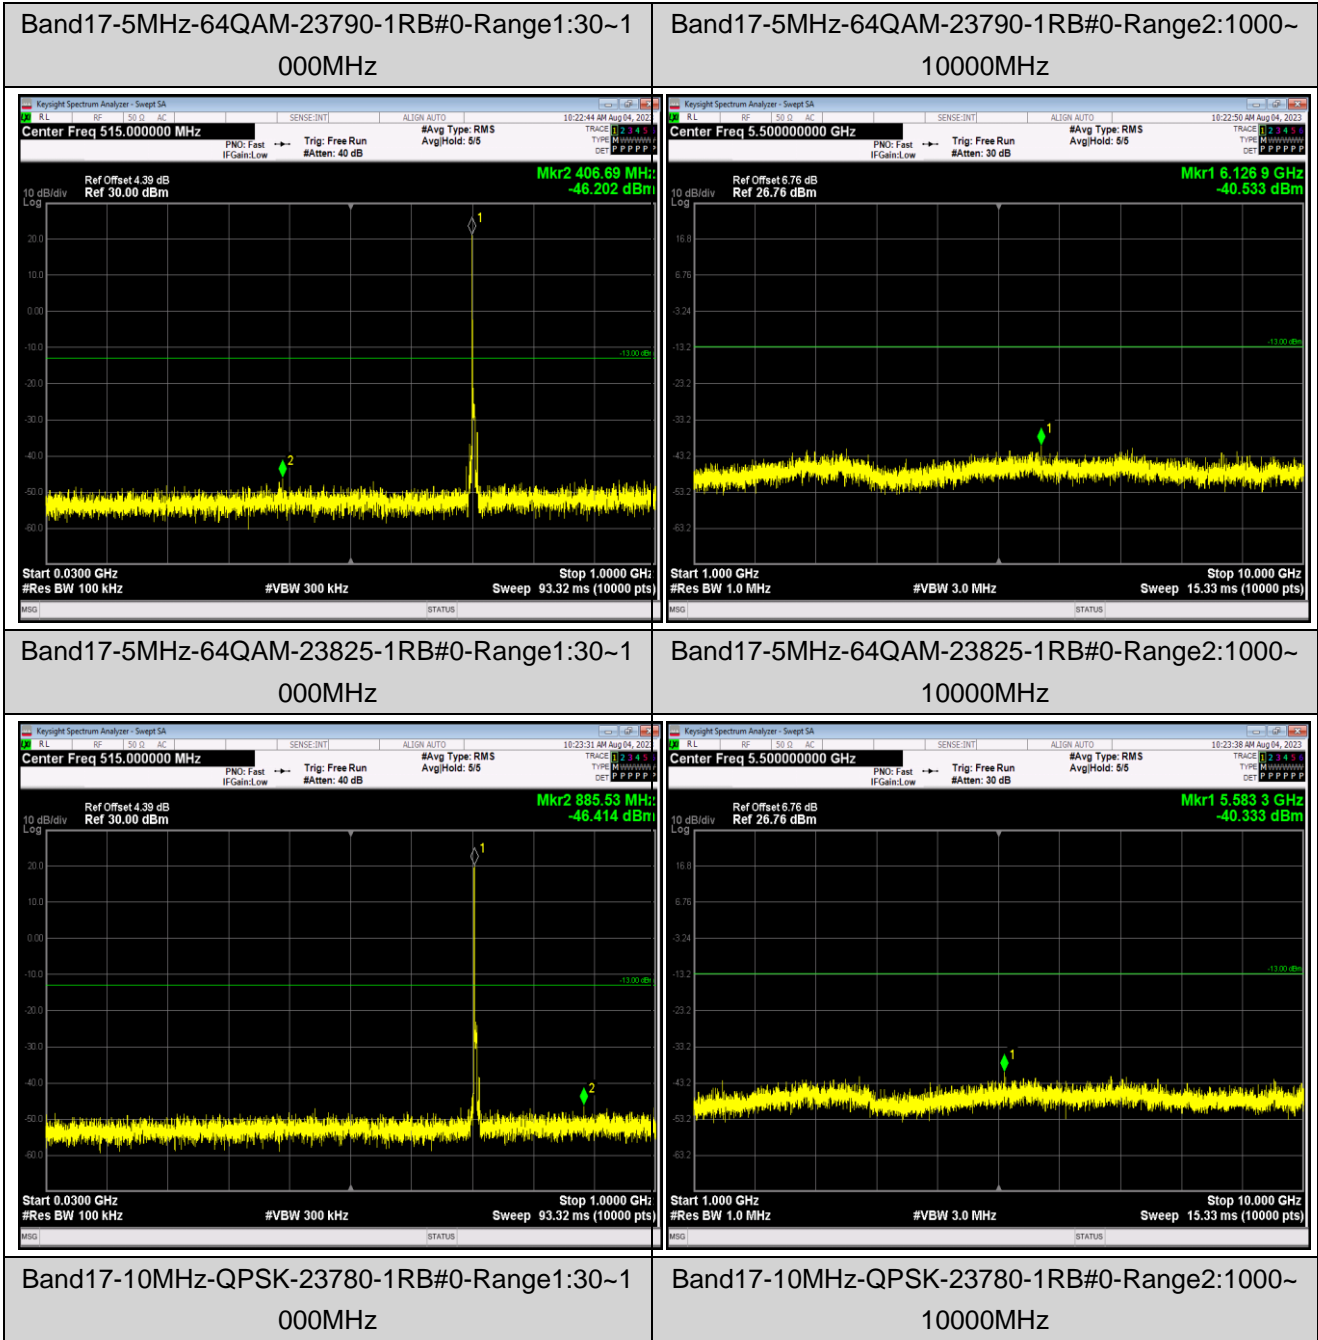

Band17-5MHz-16QAM-23825-1RB#0-Range1:30~1000MHz

Band17-5MHz-16QAM-23825-1RB#0-Range2:1000~10000MHz

Band17-5MHz-64QAM-23755-1RB#0-Range1:30~1000MHz

Band17-5MHz-64QAM-23755-1RB#0-Range2:1000~10000MHz

Band17-10MHz-QPSK-23790-1RB#0-Range1:30~1000MHz

Band17-10MHz-QPSK-23790-1RB#0-Range2:1000~10000MHz

Band17-10MHz-QPSK-23800-1RB#0-Range1:30~1000MHz

Band17-10MHz-QPSK-23800-1RB#0-Range2:1000~10000MHz

Band17-10MHz-64QAM-23780-1RB#0-Range1:30~1000MHz

Band17-10MHz-64QAM-23780-1RB#0-Range2:1000~10000MHz