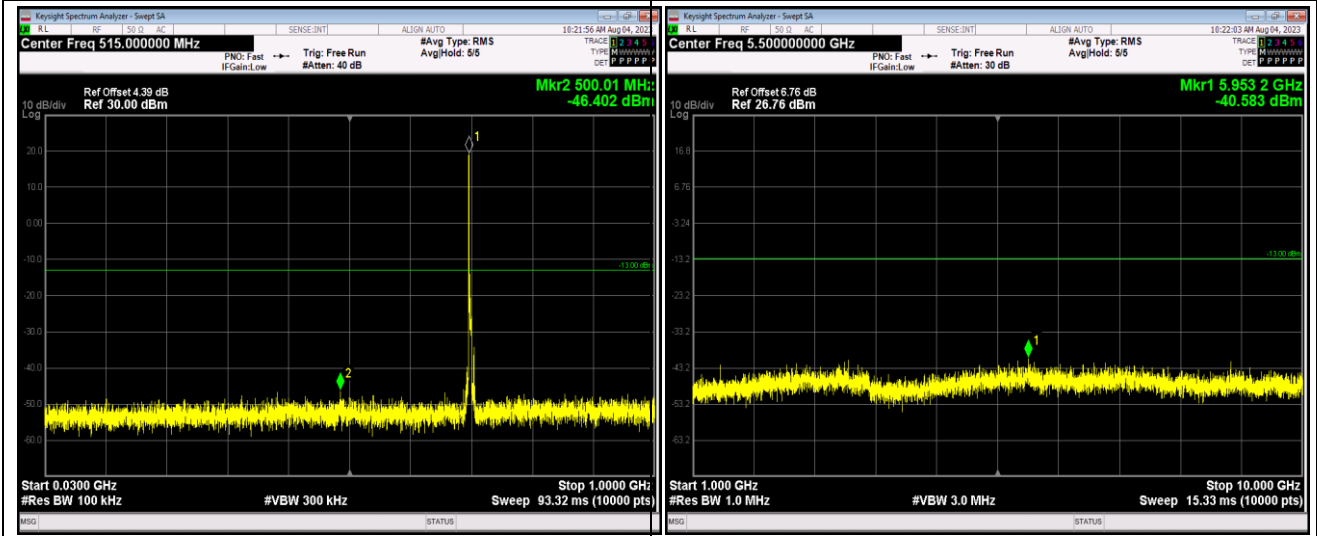

Band17-5MHz-16QAM-23825-1RB#0-Range1:30~1000MHz

Band17-5MHz-16QAM-23825-1RB#0-Range2:1000~10000MHz

Band17-5MHz-64QAM-23755-1RB#0-Range1:30~1000MHz

Band17-5MHz-64QAM-23755-1RB#0-Range2:1000~10000MHz

Band17-10MHz-QPSK-23790-1RB#0-Range1:30~1000MHz

Band17-10MHz-QPSK-23790-1RB#0-Range2:1000~10000MHz

Band17-10MHz-QPSK-23800-1RB#0-Range1:30~1000MHz

Band17-10MHz-QPSK-23800-1RB#0-Range2:1000~10000MHz

Band17-10MHz-64QAM-23780-1RB#0-Range1:30~1000MHz

Band17-10MHz-64QAM-23780-1RB#0-Range2:1000~10000MHz