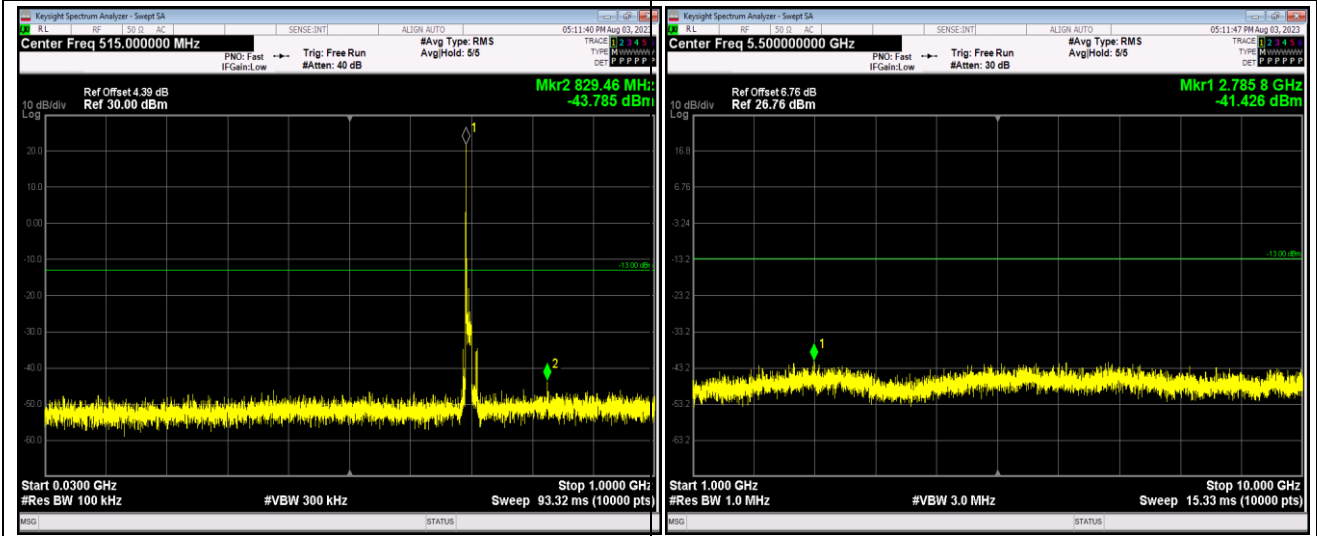

Band12-10MHz-16QAM-23060-1RB#0-Range1:30~1000MHz

Band12-10MHz-16QAM-23060-1RB#0-Range2:1000~10000MHz