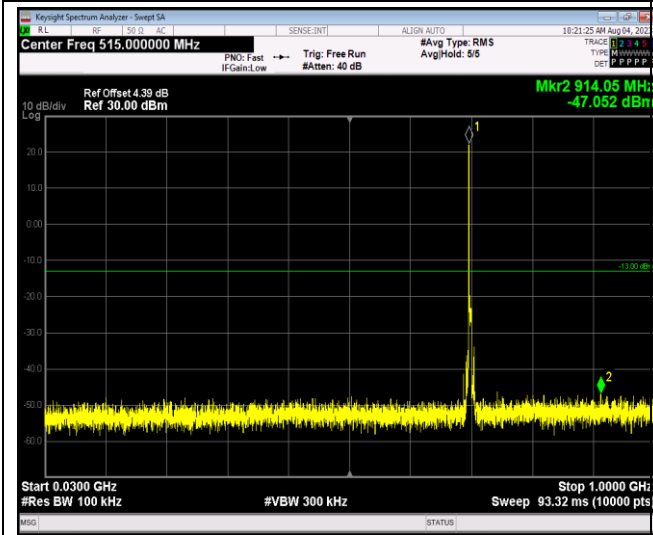

Band17-5MHz-QPSK-23755-1RB#0-Range1:30~1000MHz

Band17-5MHz-QPSK-23790-1RB#0-Range1:30~1000MHz