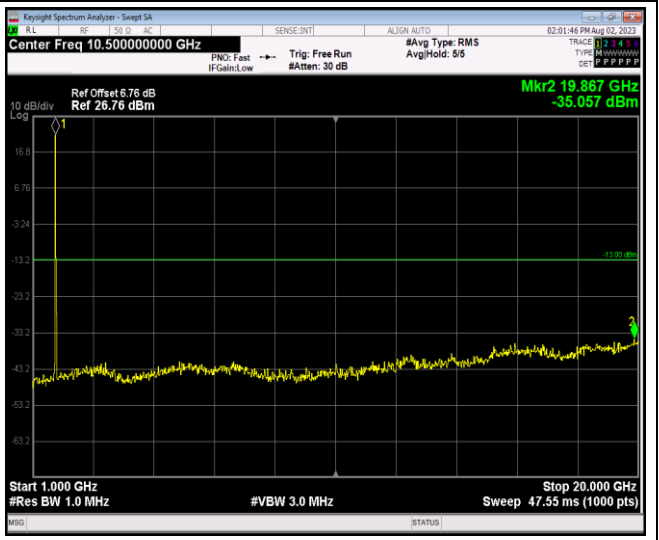

Band4-20MHz-QPSK-20175-1RB#0-Range1:30~1000MHz

Band4-20MHz-QPSK-20175-1RB#0-Range2:1000~20000MHz

Band4-20MHz-QPSK-20300-1RB#0-Range1:30~1000MHz

Band4-20MHz-QPSK-20300-1RB#0-Range2:1000~20000MHz

JianYan Testing Group Shenzhen Co., Ltd.
 No.101, Building 8, Innovation Wisdom Port, No.155 Hongtian Road, Huangpu Community,
 Xinqiao Street, Bao'an District, Shenzhen, Guangdong, People's Republic of China.
 Tel: +86-755-23118282, Fax: +86-755-23116366