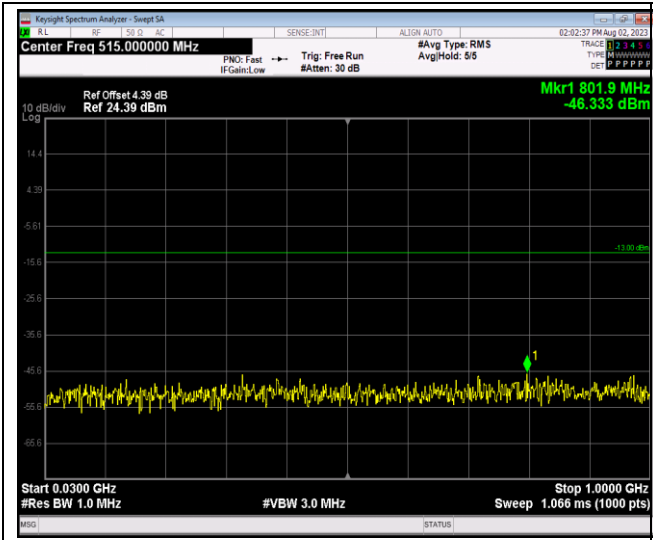

JianYan Testing Group Shenzhen Co., Ltd.
No.101, Building 8, Innovation Wisdom Port, No.155 Hongtian Road, Huangpu Community,
Xinqiao Street, Bao'an District, Shenzhen, Guangdong, People's Republic of China.
Tel: +86-755-23118282, Fax: +86-755-23116366

Project No.: JYTSZR2307044