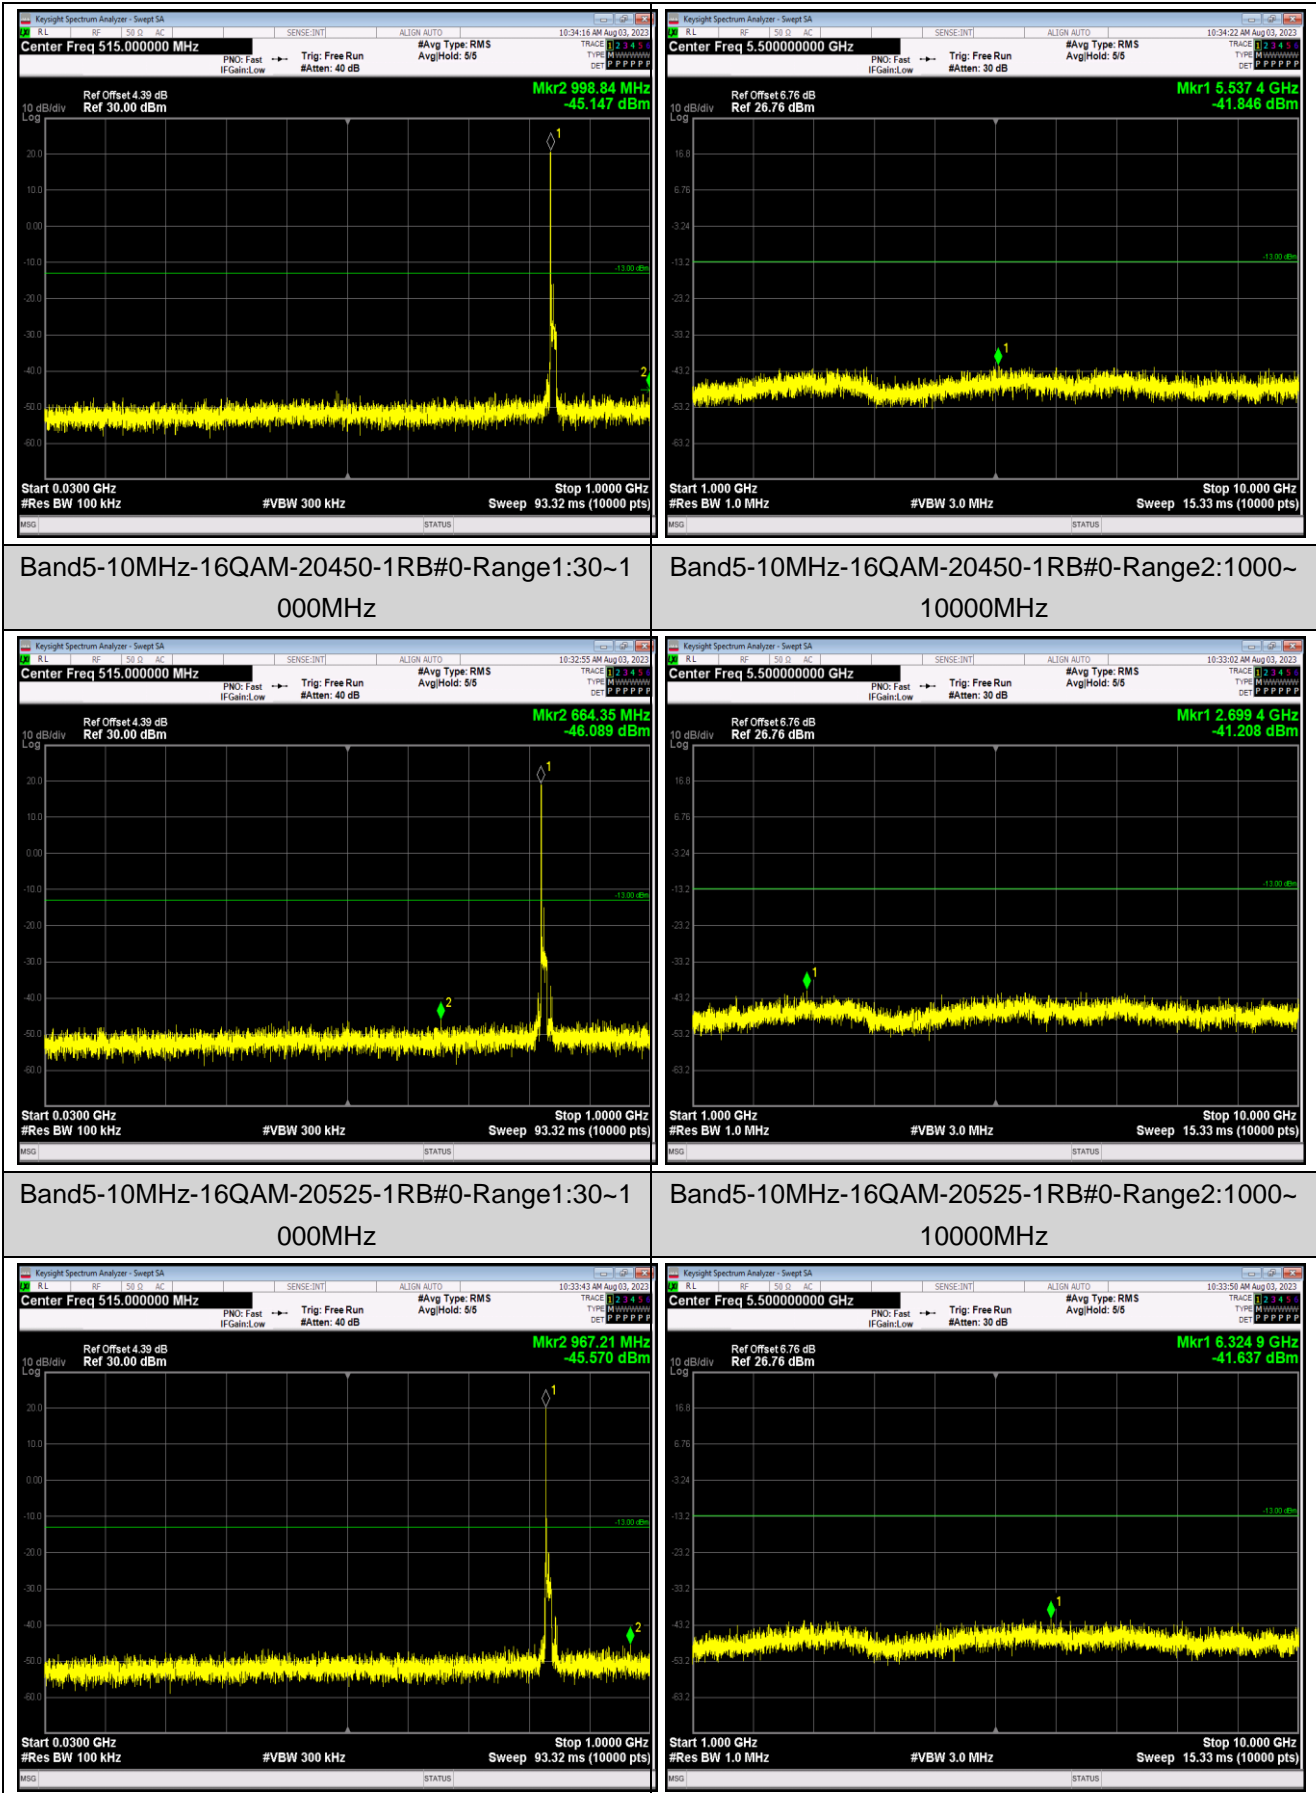

Project No.: JYTSZR2307044

Band5-1.4MHz-64QAM-20525-1RB#0-Range1:30~1000MHz

Band5-1.4MHz-64QAM-20525-1RB#0-Range2:1000~10000MHz

Band5-1.4MHz-64QAM-20643-1RB#0-Range1:30~1000MHz

Band5-1.4MHz-64QAM-20643-1RB#0-Range2:1000~10000MHz

Band5-1.4MHz-64QAM-20643-1RB#0-Range1:30~1000MHz

Band5-1.4MHz-64QAM-20643-1RB#0-Range2:1000~10000MHz

Band5-10MHz-64QAM-20600-1RB#0-Range1:30~1000MHz

Band5-10MHz-64QAM-20600-1RB#0-Range2:1000~10000MHz

Band7-5MHz-QPSK-20775-1RB#0-Range1:30~1000MHz