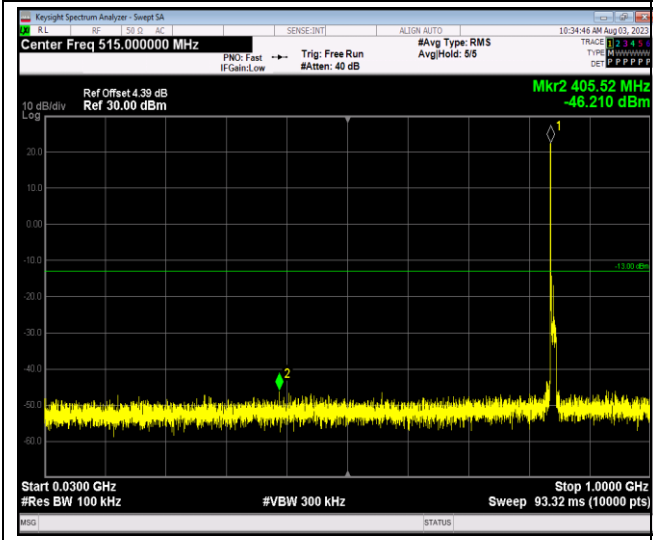

Band5-1.4MHz-64QAM-20643-1RB#0-Range1:30~1000MHz

Band5-1.4MHz-64QAM-20643-1RB#0-Range2:1000~10000MHz

Band5-10MHz-64QAM-20600-1RB#0-Range1:30~1000MHz

Band5-10MHz-64QAM-20600-1RB#0-Range2:1000~10000MHz

Band7-5MHz-QPSK-20775-1RB#0-Range1:30~1000MHz