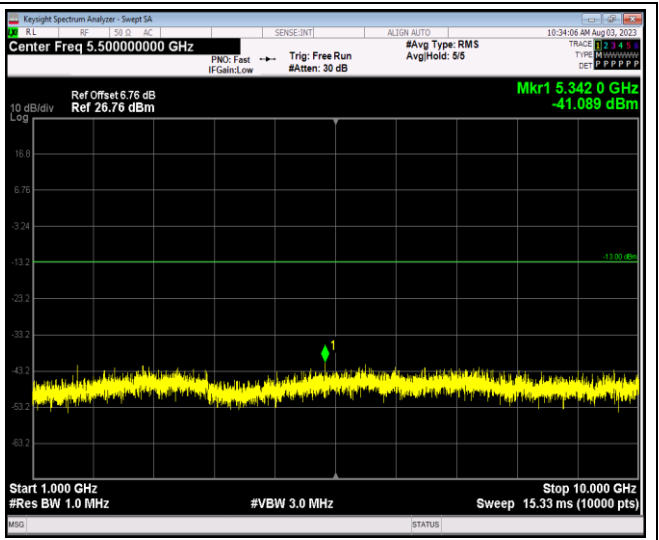

Band5-1.4MHz-64QAM-20643-1RB#0-Range1:30~1000MHz

Band5-1.4MHz-64QAM-20643-1RB#0-Range2:1000~10000MHz

Band5-10MHz-64QAM-20600-1RB#0-Range1:30~1000MHz

Band5-10MHz-64QAM-20600-1RB#0-Range2:1000~10000MHz

Band7-5MHz-QPSK-20775-1RB#0-Range1:30~1000MHz