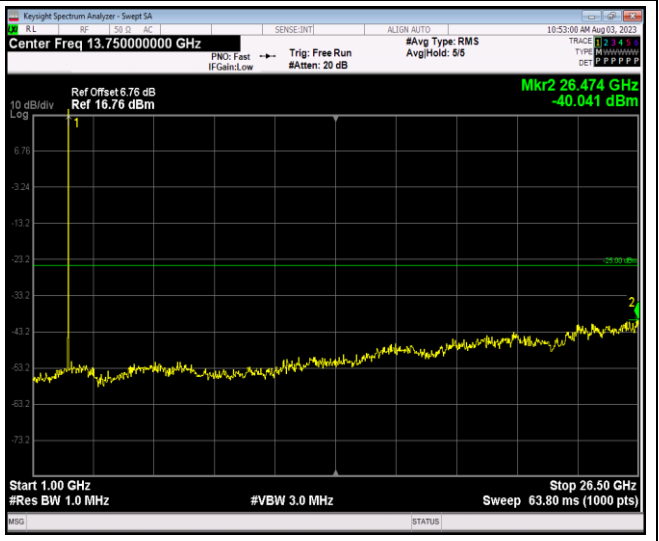

Band7-5MHz-QPSK-20775-1RB#0-Range2:1000~26500MHz

Project No.: JYTSZR2307044