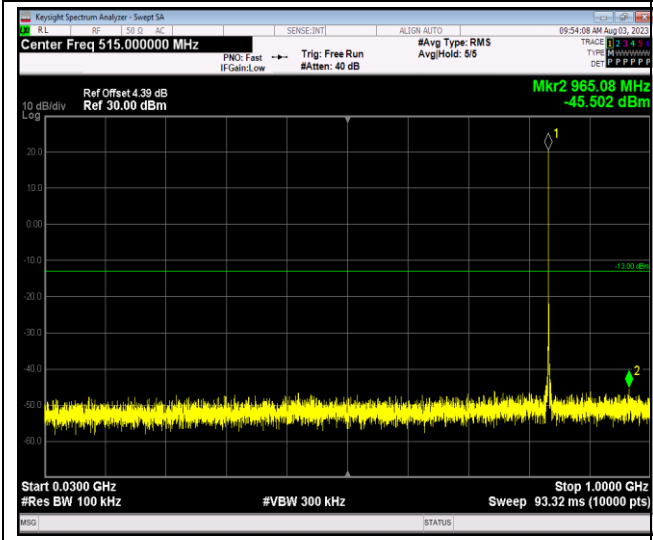

Project No.: JYTSZR2307044

Band5-1.4MHz-64QAM-20525-1RB#0-Range1:30~1000MHz

Band5-1.4MHz-64QAM-20525-1RB#0-Range2:1000~10000MHz

Band5-1.4MHz-64QAM-20643-1RB#0-Range1:30~1000MHz

Band5-1.4MHz-64QAM-20643-1RB#0-Range2:1000~10000MHz