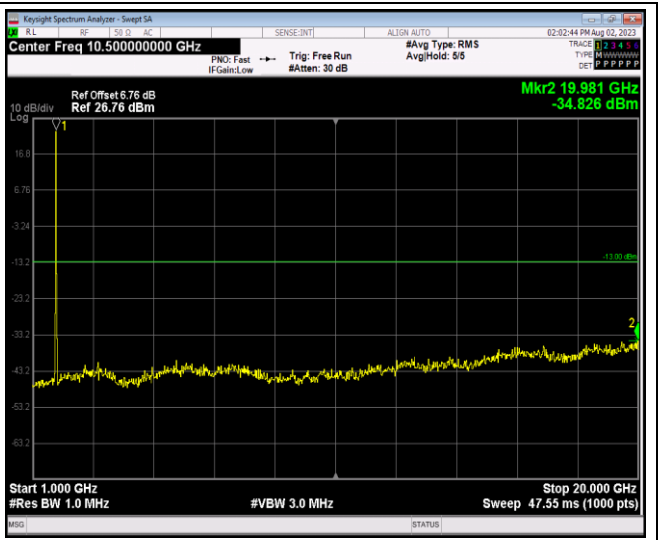

JianYan Testing Group Shenzhen Co., Ltd.
No.101, Building 8, Innovation Wisdom Port, No.155 Hongtian Road, Huangpu Community,
Xinqiao Street, Bao'an District, Shenzhen, Guangdong, People's Republic of China.
Tel: +86-755-23118282, Fax: +86-755-23116366

Project No.: JYTSZR2307044