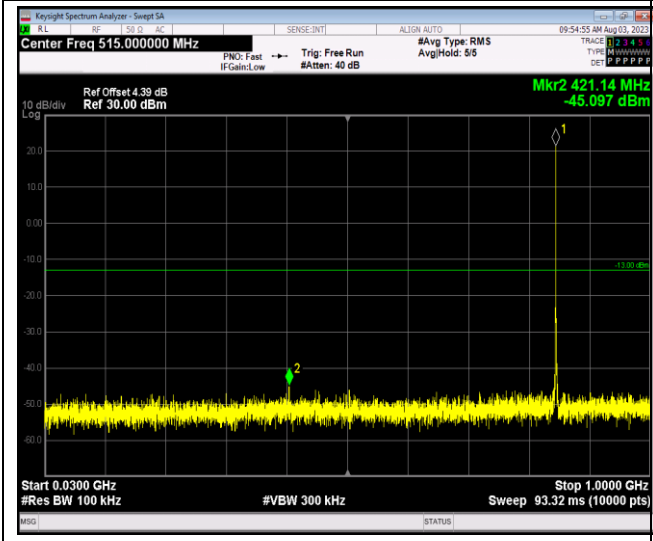

Project No.: JYTSZR2307044

Band5-1.4MHz-64QAM-20525-1RB#0-Range1:30~1000MHz

Band5-1.4MHz-64QAM-20525-1RB#0-Range2:1000~10000MHz

Band5-1.4MHz-64QAM-20643-1RB#0-Range1:30~1000MHz

Band5-1.4MHz-64QAM-20643-1RB#0-Range2:1000~10000MHz