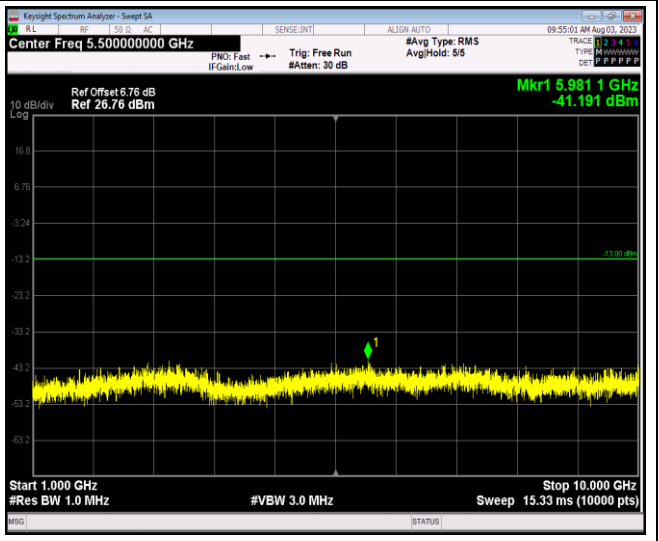

Band5-1.4MHz-64QAM-20643-1RB#0-Range2:1000~10000MHz