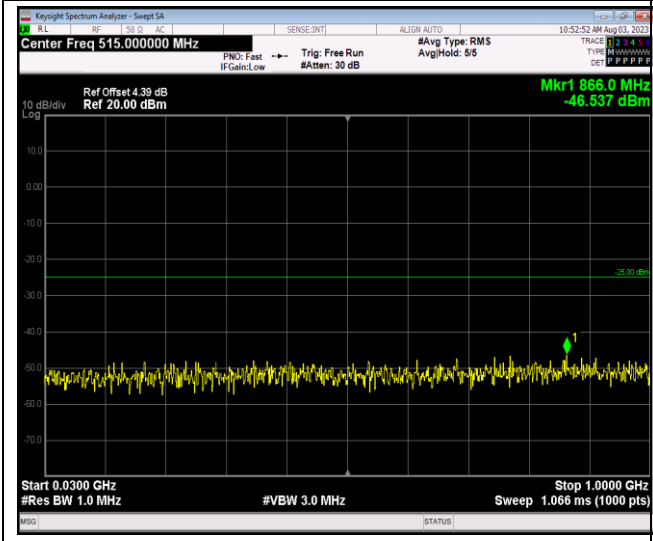

Band7-5MHz-QPSK-20775-1RB#0-Range1:30~1000MHz

JianYan Testing Group Shenzhen Co., Ltd.
No.101, Building 8, Innovation Wisdom Port, No.155 Hongtian Road, Huangpu Community,
Xinqiao Street, Bao'an District, Shenzhen, Guangdong, People's Republic of China.
Tel: +86-755-23118282, Fax: +86-755-23116366