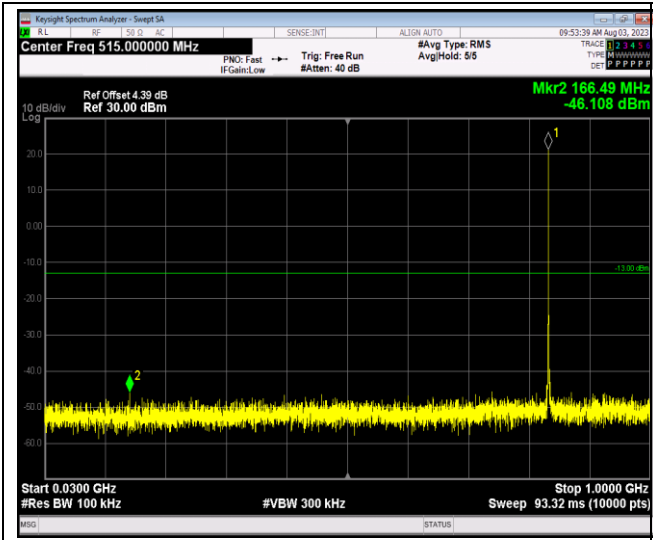

JianYan Testing Group Shenzhen Co., Ltd.
No.101, Building 8, Innovation Wisdom Port, No.155 Hongtian Road, Huangpu Community,
Xinqiao Street, Bao'an District, Shenzhen, Guangdong, People's Republic of China.
Tel: +86-755-23118282, Fax: +86-755-23116366

Project No.: JYTSZR2307044