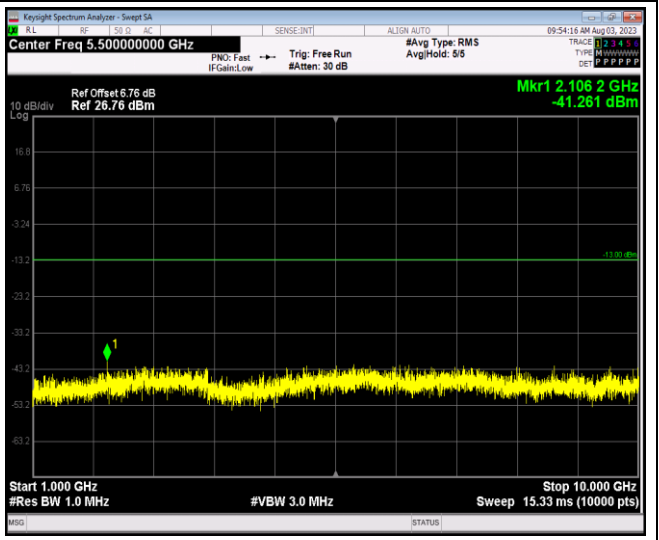

Project No.: JYTSZR2307044

Band5-1.4MHz-64QAM-20525-1RB#0-Range1:30~1000MHz

Band5-1.4MHz-64QAM-20525-1RB#0-Range2:1000~10000MHz

Band5-1.4MHz-64QAM-20643-1RB#0-Range1:30~1000MHz

Band5-1.4MHz-64QAM-20643-1RB#0-Range2:1000~10000MHz