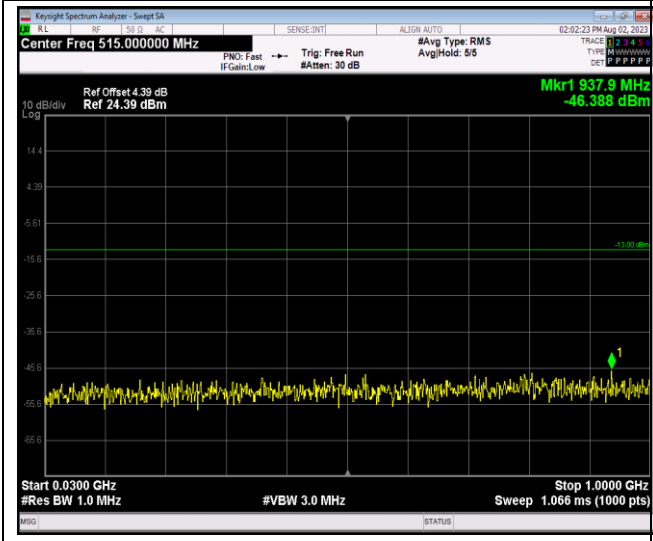

Band4-20MHz-QPSK-20175-1RB#0-Range1:30~1000MHz

Band4-20MHz-QPSK-20175-1RB#0-Range2:1000~20000MHz

Band4-20MHz-QPSK-20300-1RB#0-Range1:30~1000MHz

Band4-20MHz-QPSK-20300-1RB#0-Range2:1000~20000MHz

JianYan Testing Group Shenzhen Co., Ltd.
 No.101, Building 8, Innovation Wisdom Port, No.155 Hongtian Road, Huangpu Community,
 Xinqiao Street, Bao'an District, Shenzhen, Guangdong, People's Republic of China.
 Tel: +86-755-23118282, Fax: +86-755-23116366