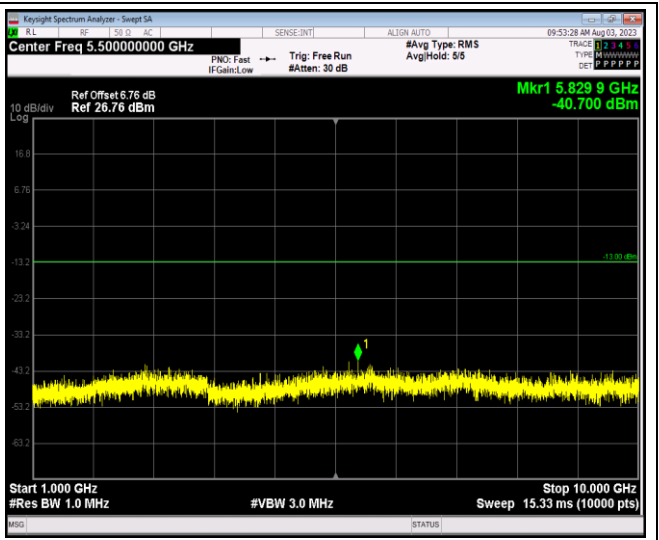

Project No.: JYTSZR2307044

Band5-1.4MHz-64QAM-20525-1RB#0-Range1:30~1000MHz

Band5-1.4MHz-64QAM-20525-1RB#0-Range2:1000~10000MHz

Band5-1.4MHz-64QAM-20643-1RB#0-Range1:30~1000MHz

Band5-1.4MHz-64QAM-20643-1RB#0-Range2:1000~10000MHz