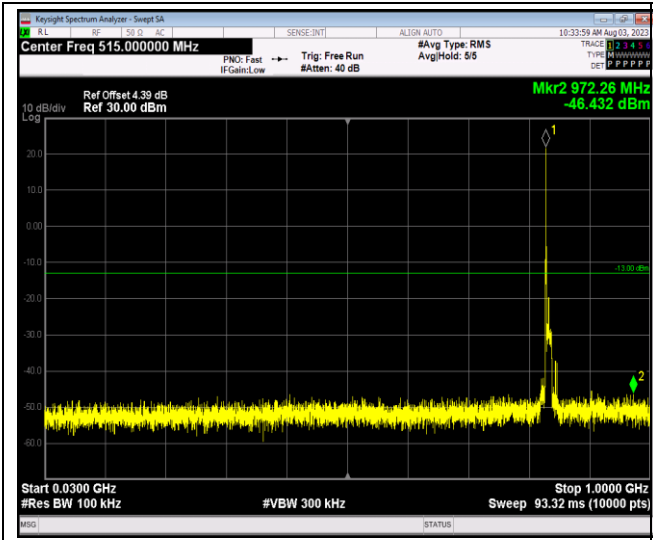

Band5-1.4MHz-64QAM-20643-1RB#0-Range1:30~1000MHz

Band5-1.4MHz-64QAM-20643-1RB#0-Range2:1000~10000MHz

Band5-10MHz-64QAM-20600-1RB#0-Range1:30~1000MHz

Band5-10MHz-64QAM-20600-1RB#0-Range2:1000~10000MHz

Band7-5MHz-QPSK-20775-1RB#0-Range1:30~1000MHz