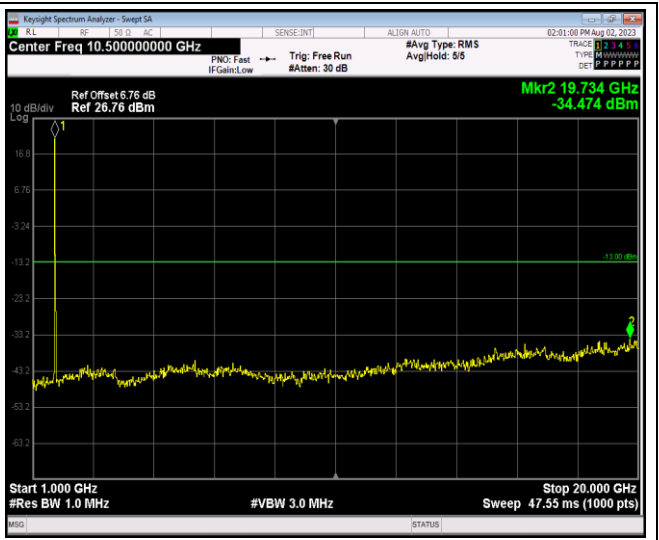

Band4-20MHz-QPSK-20175-1RB#0-Range1:30~1000MHz

Band4-20MHz-QPSK-20175-1RB#0-Range2:1000~20000MHz

Band4-20MHz-QPSK-20300-1RB#0-Range1:30~1000MHz

Band4-20MHz-QPSK-20300-1RB#0-Range2:1000~20000MHz

JianYan Testing Group Shenzhen Co., Ltd.
 No.101, Building 8, Innovation Wisdom Port, No.155 Hongtian Road, Huangpu Community,
 Xinqiao Street, Bao'an District, Shenzhen, Guangdong, People's Republic of China.
 Tel: +86-755-23118282, Fax: +86-755-23116366