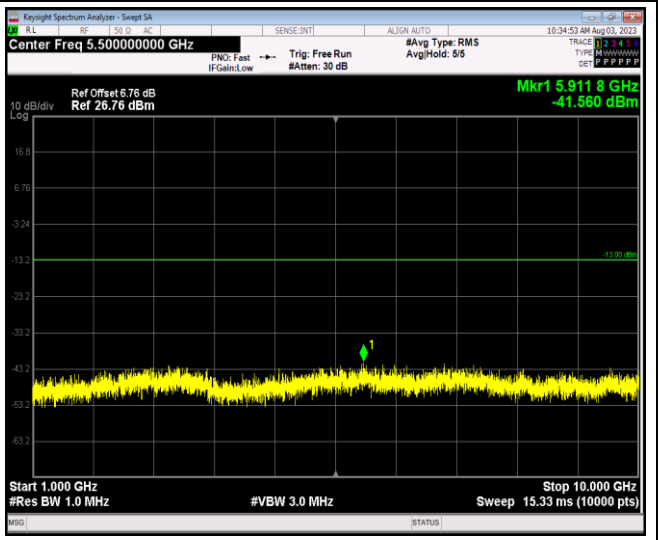

Band5-1.4MHz-64QAM-20643-1RB#0-Range1:30~1000MHz

Band5-1.4MHz-64QAM-20643-1RB#0-Range2:1000~10000MHz

Band5-10MHz-64QAM-20600-1RB#0-Range1:30~1000MHz

Band5-10MHz-64QAM-20600-1RB#0-Range2:1000~10000MHz

Band7-5MHz-QPSK-20775-1RB#0-Range1:30~1000MHz