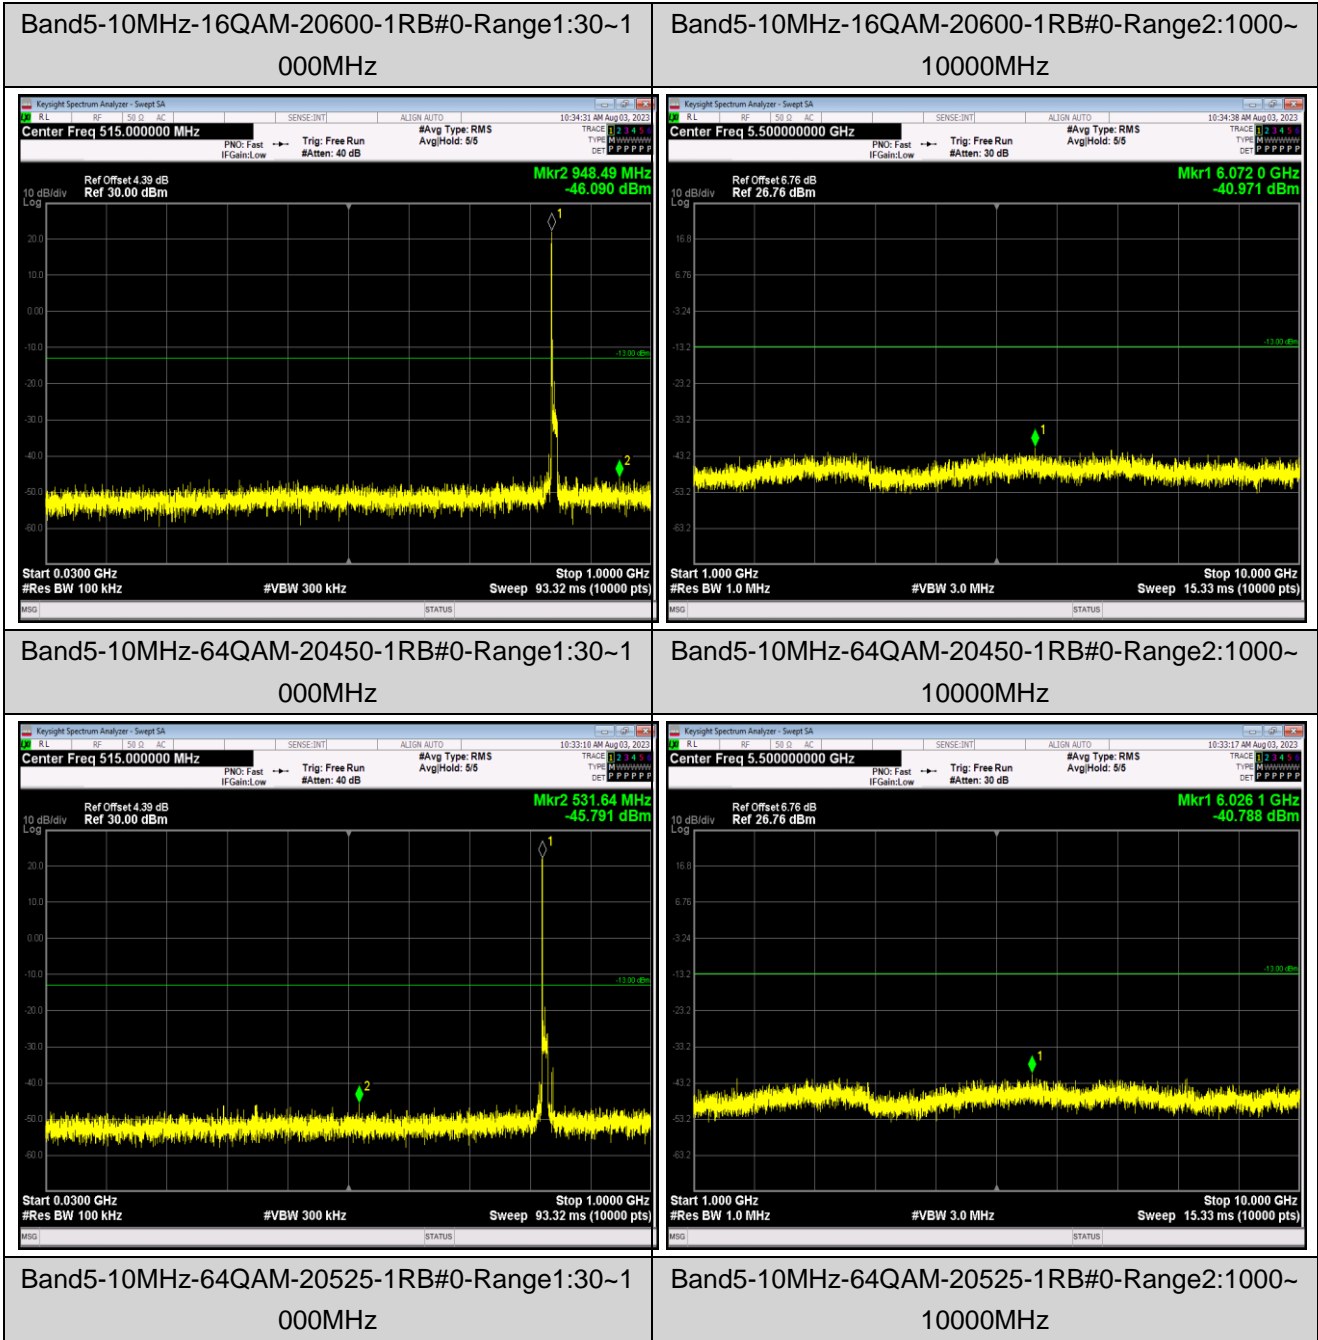

Project No.: JYTSZR2307044

Band5-1.4MHz-64QAM-20525-1RB#0-Range1:30~1000MHz

Band5-1.4MHz-64QAM-20525-1RB#0-Range2:1000~10000MHz

Band5-1.4MHz-64QAM-20643-1RB#0-Range1:30~1000MHz

Band5-1.4MHz-64QAM-20643-1RB#0-Range2:1000~10000MHz

Band5-1.4MHz-64QAM-20643-1RB#0-Range1:30~1000MHz

Band5-1.4MHz-64QAM-20643-1RB#0-Range2:1000~10000MHz

Band5-10MHz-64QAM-20600-1RB#0-Range1:30~1000MHz

Band5-10MHz-64QAM-20600-1RB#0-Range2:1000~10000MHz

Band7-5MHz-QPSK-20775-1RB#0-Range1:30~1000MHz