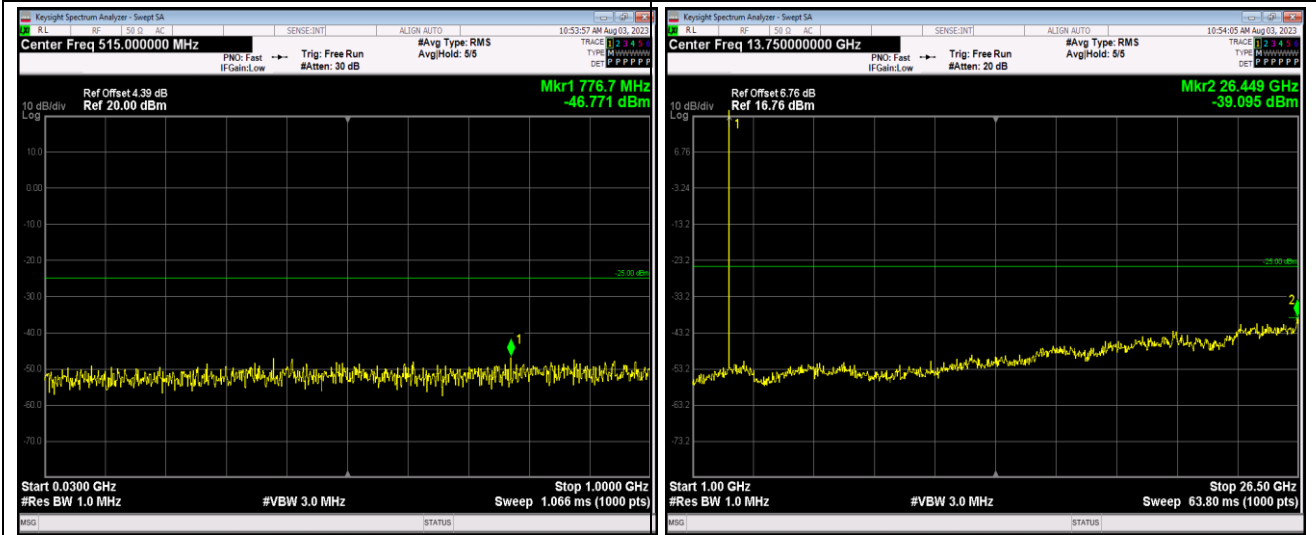

Band7-5MHz-16QAM-21100-1RB#0-Range1:30~1000MHz

Band7-5MHz-16QAM-21100-1RB#0-Range2:1000~26500MHz