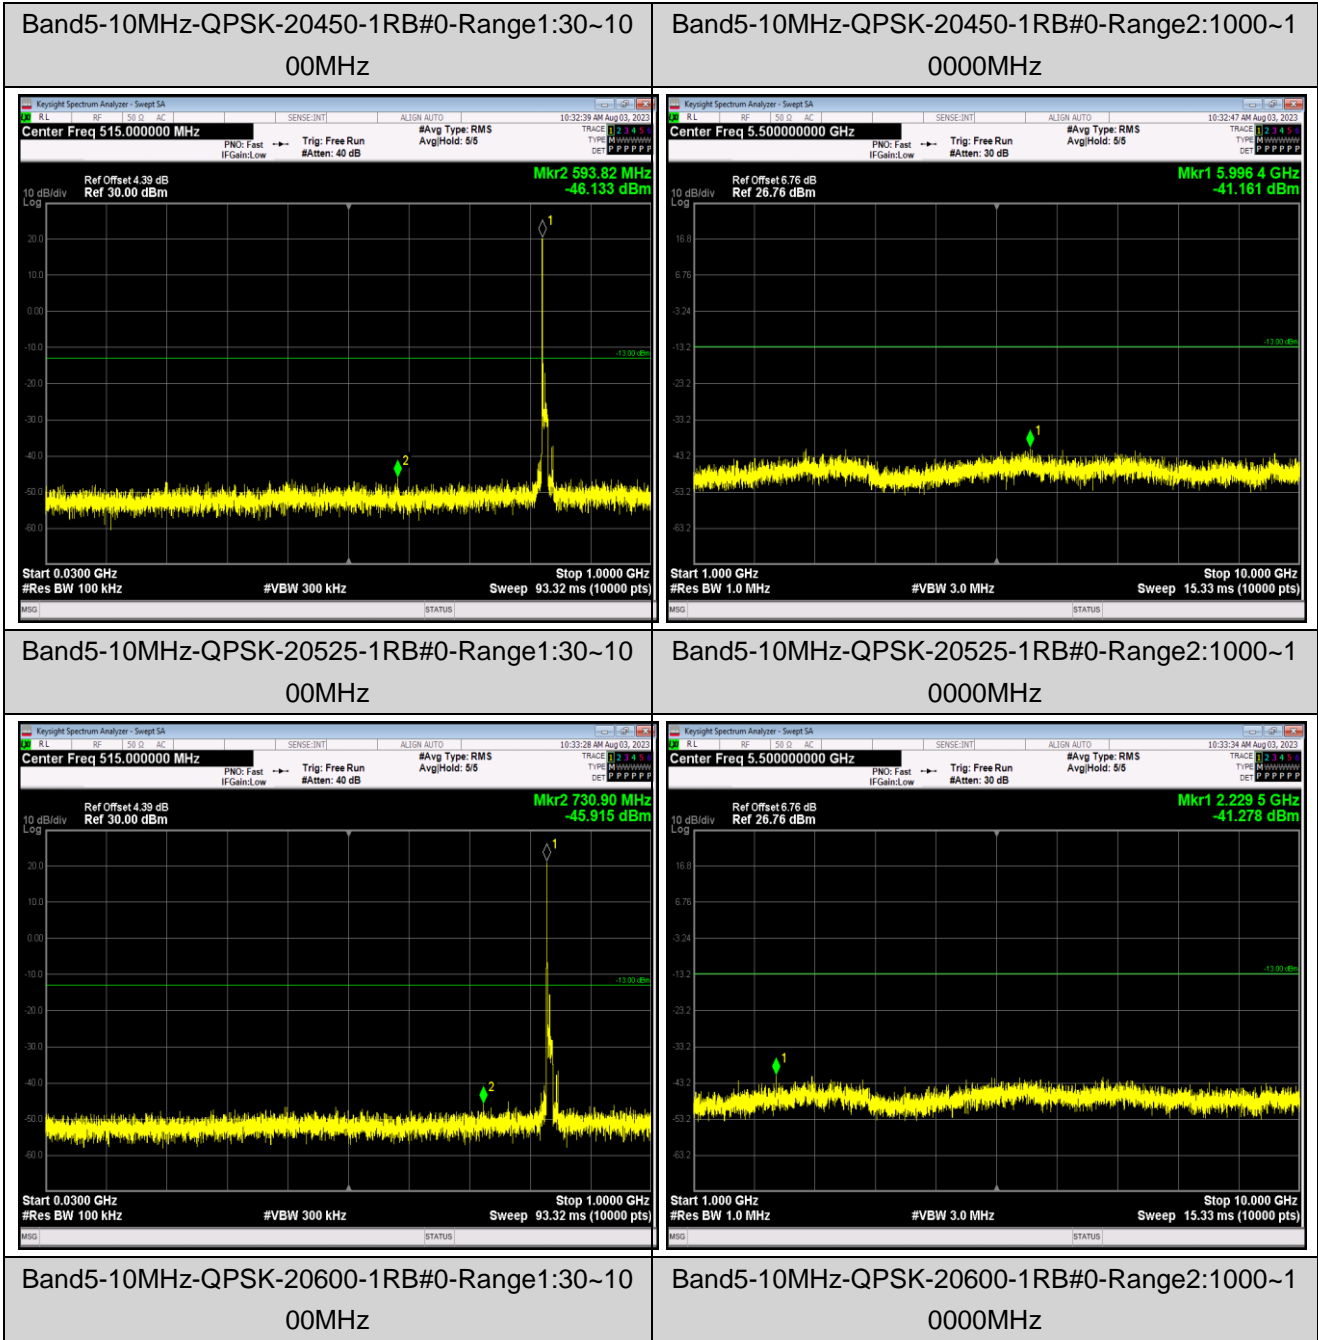

Project No.: JYTSZR2307044

Band5-1.4MHz-64QAM-20525-1RB#0-Range1:30~1000MHz

Band5-1.4MHz-64QAM-20525-1RB#0-Range2:1000~10000MHz

Band5-1.4MHz-64QAM-20643-1RB#0-Range1:30~1000MHz

Band5-1.4MHz-64QAM-20643-1RB#0-Range2:1000~10000MHz

Band5-1.4MHz-64QAM-20643-1RB#0-Range1:30~1000MHz

Band5-1.4MHz-64QAM-20643-1RB#0-Range2:1000~10000MHz

Band5-10MHz-64QAM-20600-1RB#0-Range1:30~1000MHz

Band5-10MHz-64QAM-20600-1RB#0-Range2:1000~10000MHz

Band7-5MHz-QPSK-20775-1RB#0-Range1:30~1000MHz