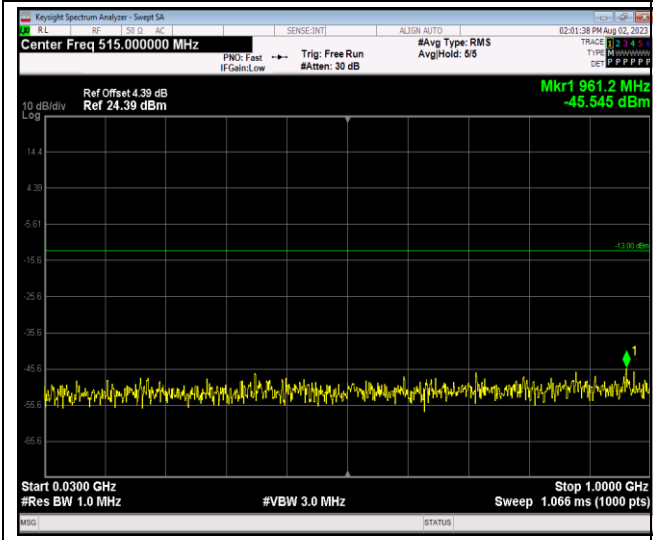

Band4-20MHz-QPSK-20175-1RB#0-Range1:30~1000MHz

Band4-20MHz-QPSK-20175-1RB#0-Range2:1000~20000MHz

Band4-20MHz-QPSK-20300-1RB#0-Range1:30~1000MHz

Band4-20MHz-QPSK-20300-1RB#0-Range2:1000~20000MHz

JianYan Testing Group Shenzhen Co., Ltd.
 No.101, Building 8, Innovation Wisdom Port, No.155 Hongtian Road, Huangpu Community,
 Xinqiao Street, Bao'an District, Shenzhen, Guangdong, People's Republic of China.
 Tel: +86-755-23118282, Fax: +86-755-23116366