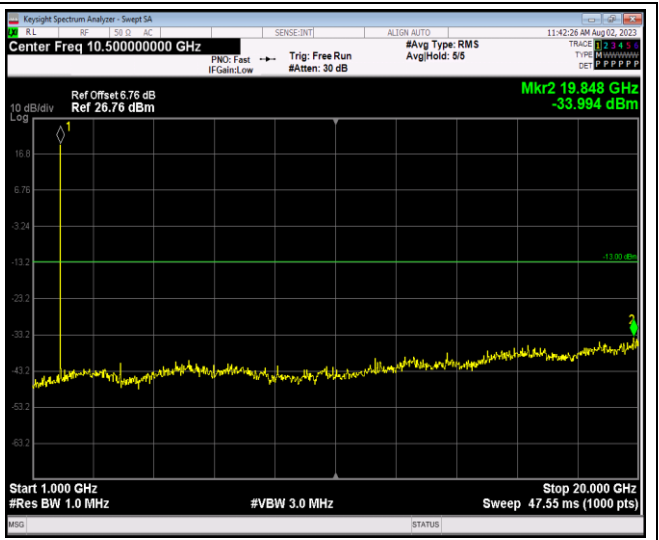

JianYan Testing Group Shenzhen Co., Ltd.
No.101, Building 8, Innovation Wisdom Port, No.155 Hongtian Road, Huangpu Community,
Xinqiao Street, Bao'an District, Shenzhen, Guangdong, People's Republic of China.
Tel: +86-755-23118282, Fax: +86-755-23116366

Project No.: JYTSZR2307044