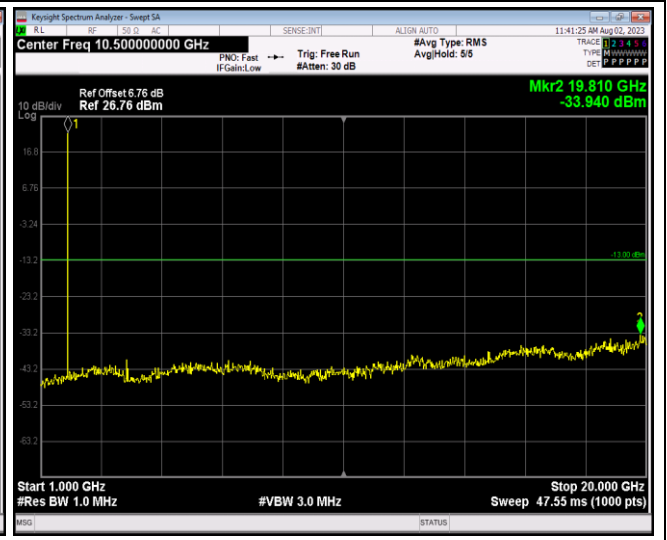

Band2-1.4MHz-16QAM-18607-1RB#0-Range2:1000~20000MHz