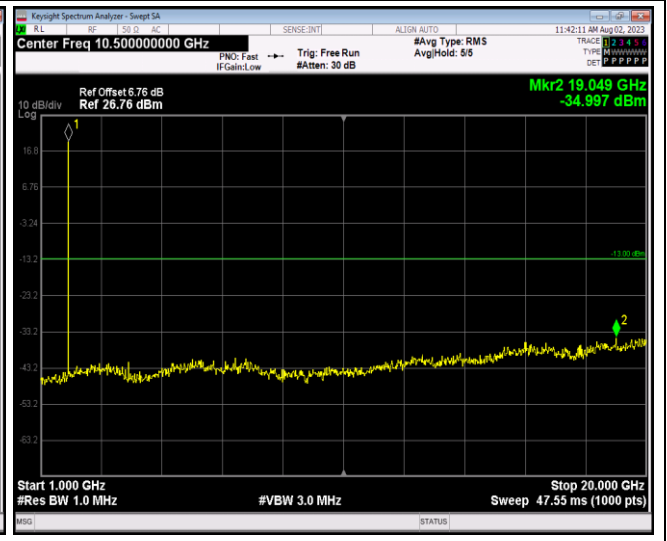

Band2-1.4MHz-16QAM-18900-1RB#0-Range2:1000~20000MHz

Project No.: JYTSZR2307044