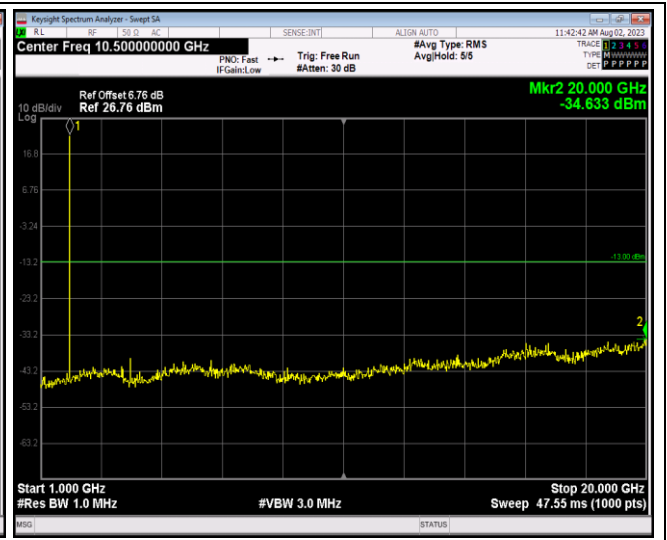

*Remark: All bandwidth and all modulation had been tested, but only the worst case data displayed in this report.*

Test Graphs

Band2-1.4MHz-16QAM-18607-1RB#0-Range1:30~1000MHz

Band2-1.4MHz-16QAM-18607-1RB#0-Range2:1000~20000MHz