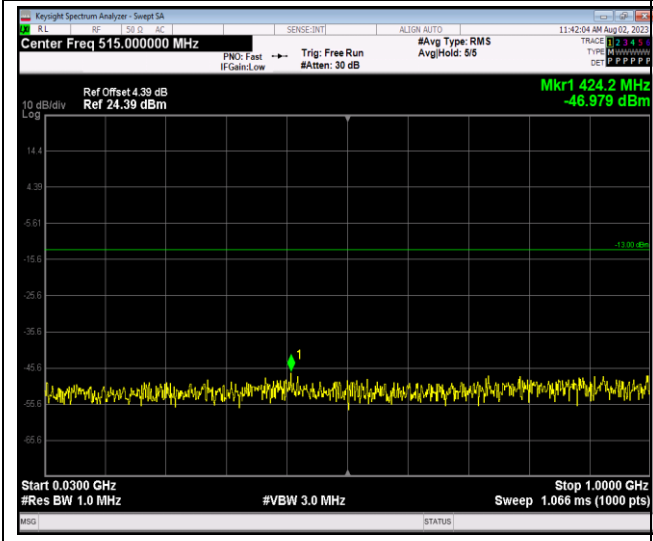

Band2-1.4MHz-16QAM-18900-1RB#0-Range1:30~1000MHz

JianYan Testing Group Shenzhen Co., Ltd.
No.101, Building 8, Innovation Wisdom Port, No.155 Hongtian Road, Huangpu Community,
Xinqiao Street, Bao'an District, Shenzhen, Guangdong, People's Republic of China.
Tel: +86-755-23118282, Fax: +86-755-23116366