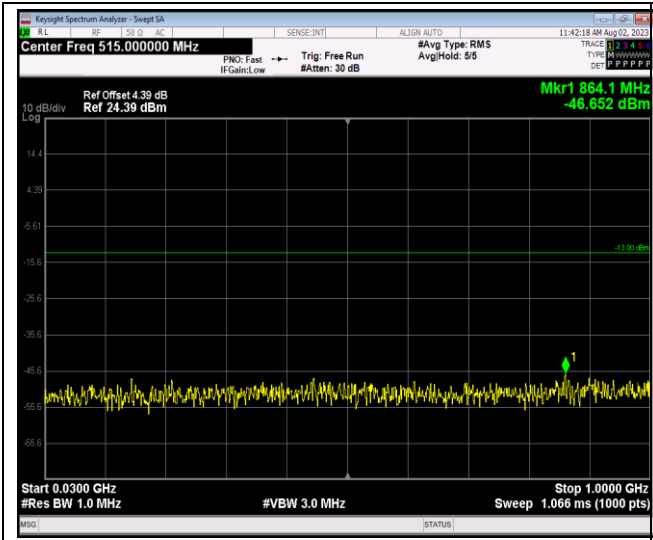

JianYan Testing Group Shenzhen Co., Ltd.
No.101, Building 8, Innovation Wisdom Port, No.155 Hongtian Road, Huangpu Community,
Xinqiao Street, Bao'an District, Shenzhen, Guangdong, People's Republic of China.
Tel: +86-755-23118282, Fax: +86-755-23116366

Project No.: JYTSZR2307044