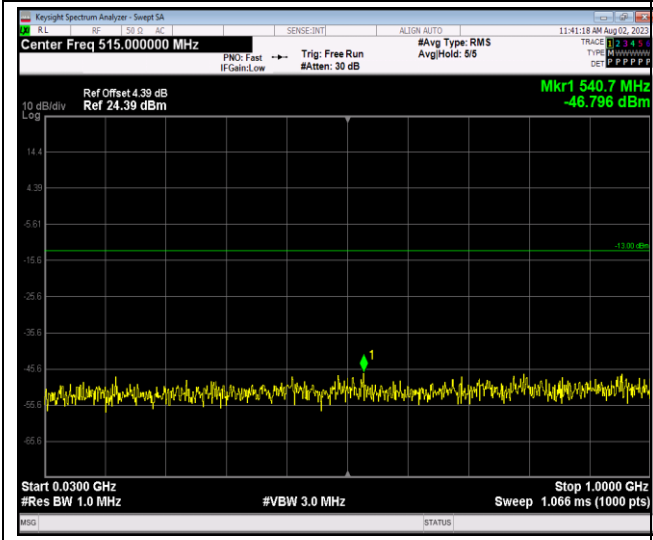

*Remark: All bandwidth and all modulation had been tested, but only the worst case data displayed in this report.*

Test Graphs

Band2-1.4MHz-16QAM-18607-1RB#0-Range1:30~1000MHz

Band2-1.4MHz-16QAM-18607-1RB#0-Range2:1000~20000MHz