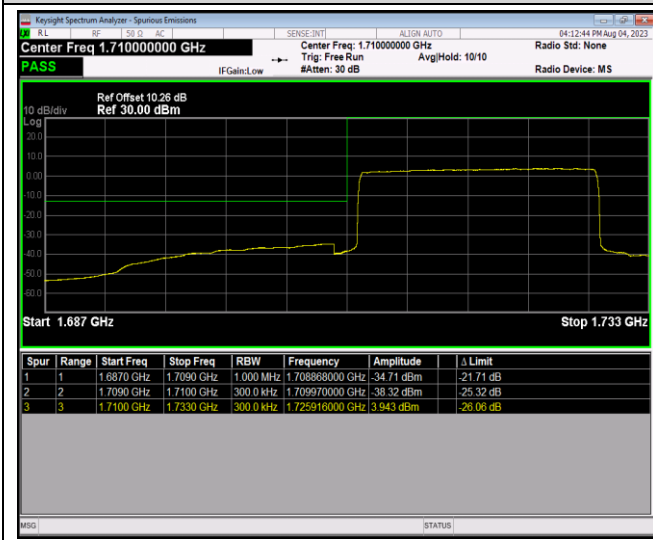

Band66-20MHz-QPSK-132072-100RB#0

Band66-20MHz-QPSK-132572-1RB#99