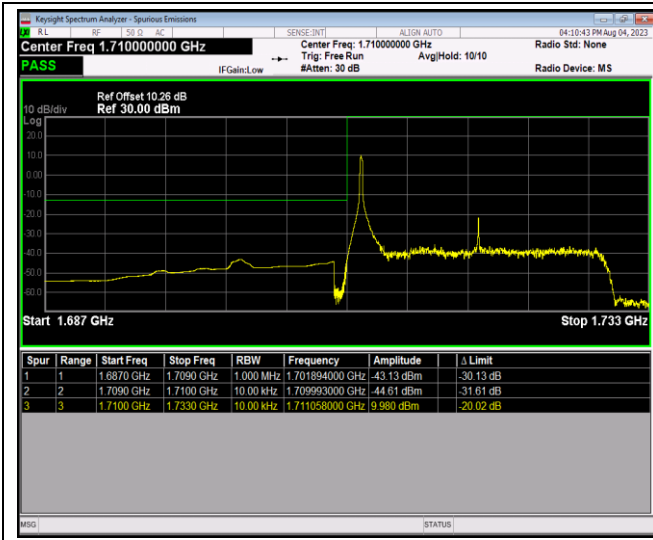

Band66-1.4MHz-64QAM-131979-1RB#5

Band66-1.4MHz-64QAM-131979-6RB#0

Band66-1.4MHz-64QAM-132665-1RB#0

Band66-1.4MHz-64QAM-132665-1RB#5

Band66-1.4MHz-64QAM-132665-6RB#0

Band66-20MHz-QPSK-132072-1RB#0

Band66-20MHz-QPSK-132072-1RB#99