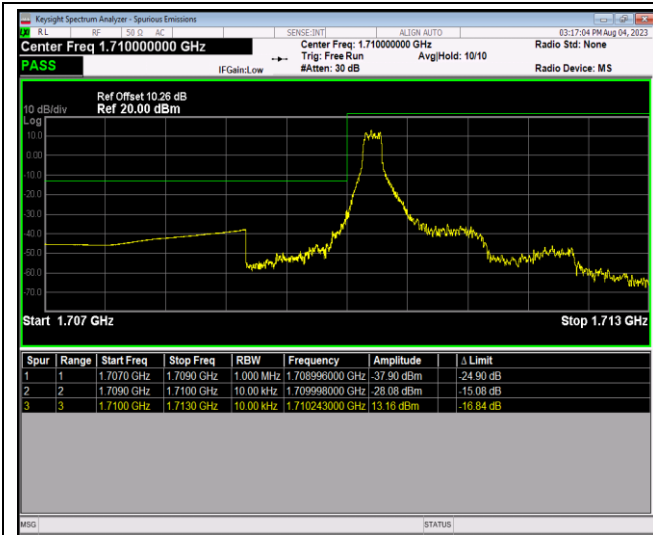

Band66-1.4MHz-QPSK-131979-1RB#0

Band66-1.4MHz-QPSK-131979-6RB#0