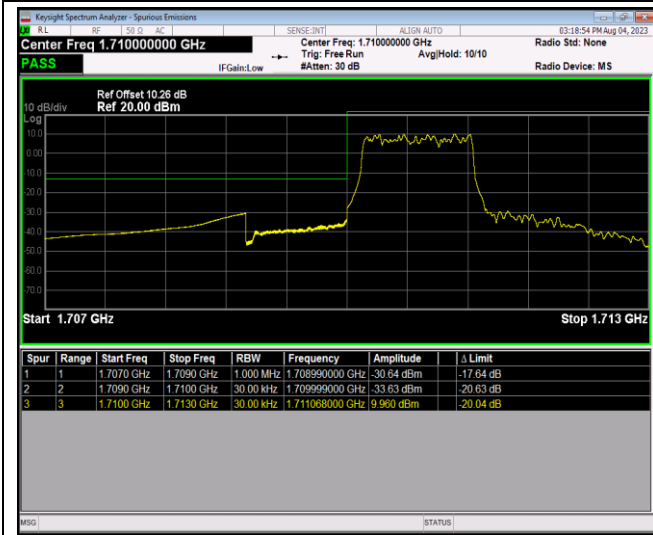

Band41-20MHz-64QAM-41140-100RB#0

Band66-1.4MHz-QPSK-131979-1RB#0

Band66-1.4MHz-QPSK-131979-1RB#5

Band66-1.4MHz-QPSK-131979-6RB#0

Band66-1.4MHz-QPSK-132665-1RB#0

Band66-1.4MHz-QPSK-132665-1RB#5

Band66-1.4MHz-QPSK-132665-6RB#0