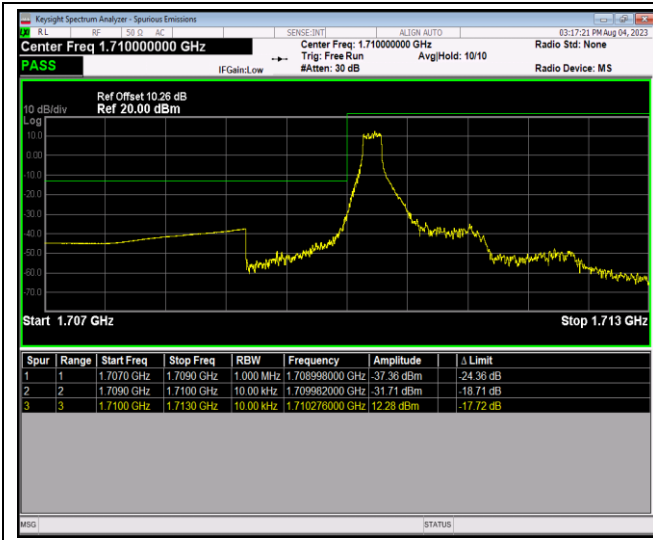

Band66-1.4MHz-16QAM-131979-1RB#0

Band66-1.4MHz-16QAM-131979-6RB#0