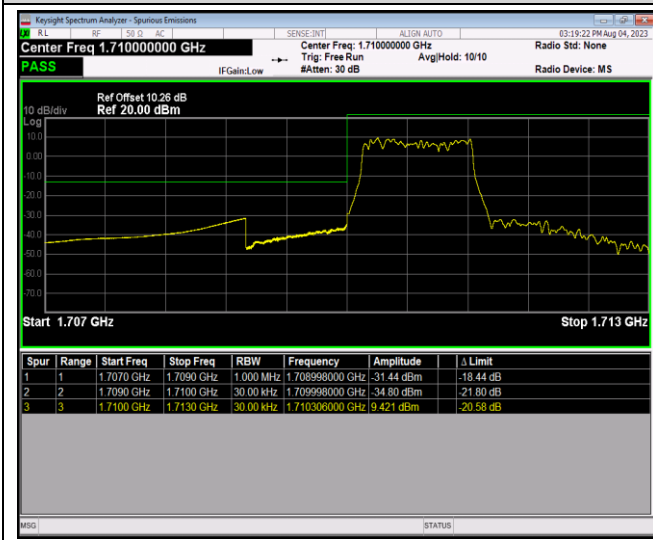

Band66-1.4MHz-16QAM-131979-1RB#0

Band66-1.4MHz-16QAM-131979-1RB#5

Band66-1.4MHz-16QAM-131979-6RB#0

Band66-1.4MHz-16QAM-132665-1RB#0

Band66-1.4MHz-16QAM-132665-1RB#5

Band66-1.4MHz-16QAM-132665-6RB#0

Band66-1.4MHz-64QAM-131979-1RB#0