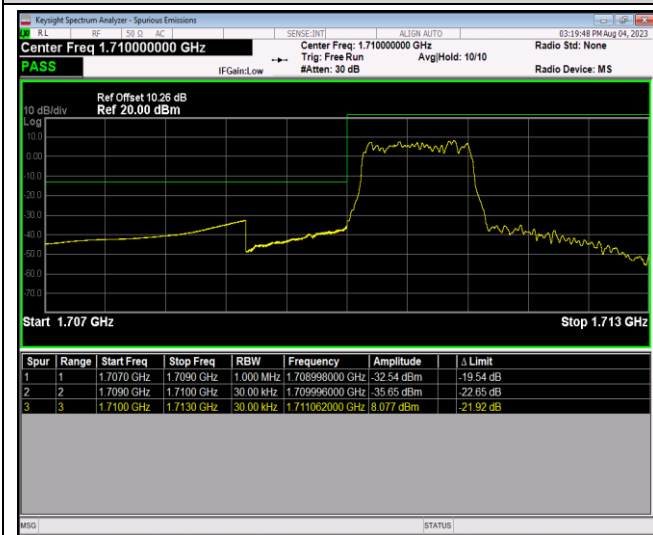

Band66-1.4MHz-64QAM-131979-6RB#0

Band66-1.4MHz-64QAM-132665-1RB#5