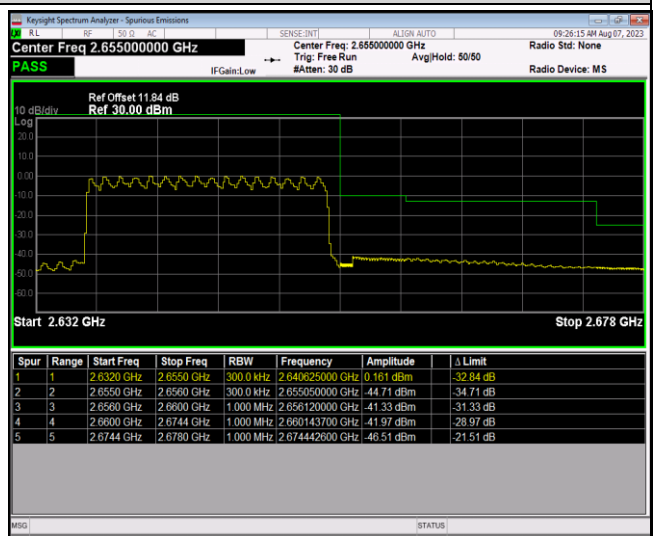

Band41-20MHz-64QAM-41140-100RB#0

Band66-1.4MHz-QPSK-131979-1RB#5