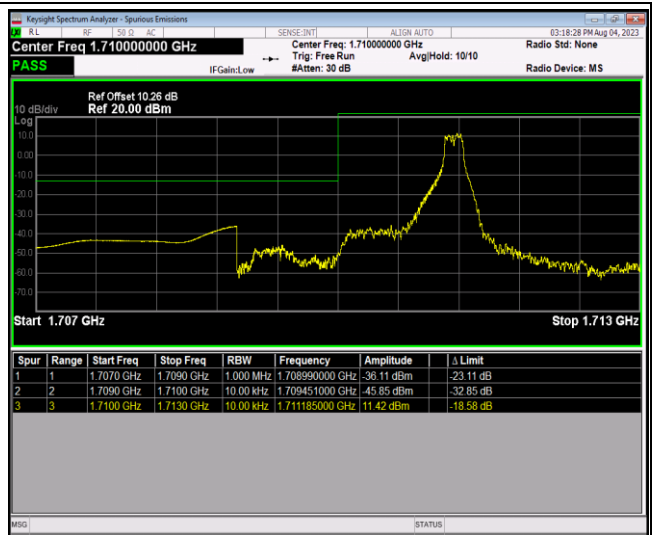

Band66-1.4MHz-64QAM-131979-1RB#5

Band66-1.4MHz-64QAM-132665-1RB#0