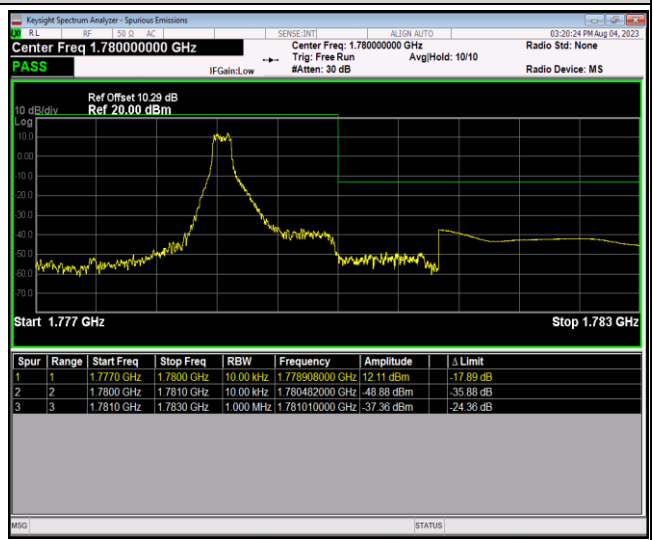

Band66-1.4MHz-16QAM-131979-1RB#0

Band66-1.4MHz-16QAM-131979-1RB#5

Band66-1.4MHz-16QAM-131979-6RB#0

Band66-1.4MHz-16QAM-132665-1RB#0

Band66-1.4MHz-16QAM-132665-1RB#5

Band66-1.4MHz-16QAM-132665-6RB#0

Band66-1.4MHz-64QAM-131979-1RB#0