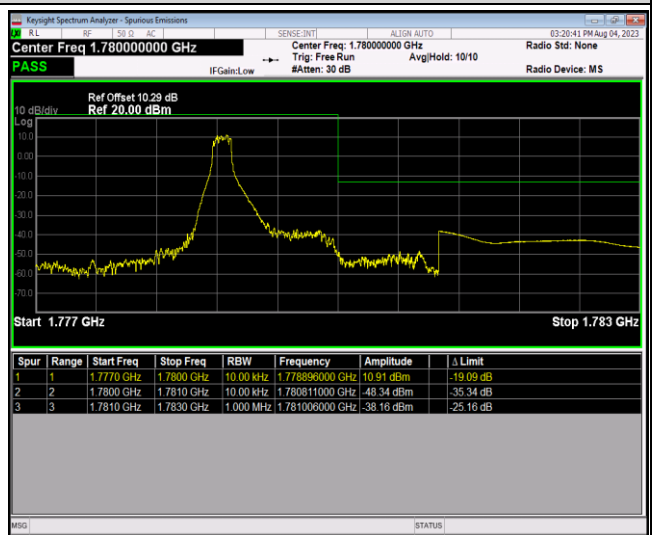

Band66-1.4MHz-64QAM-131979-1RB#5

Band66-1.4MHz-64QAM-131979-6RB#0

Band66-1.4MHz-64QAM-132665-1RB#0

Band66-1.4MHz-64QAM-132665-1RB#5

Band66-1.4MHz-64QAM-132665-6RB#0

Band66-20MHz-QPSK-132072-1RB#0

Band66-20MHz-QPSK-132072-1RB#99