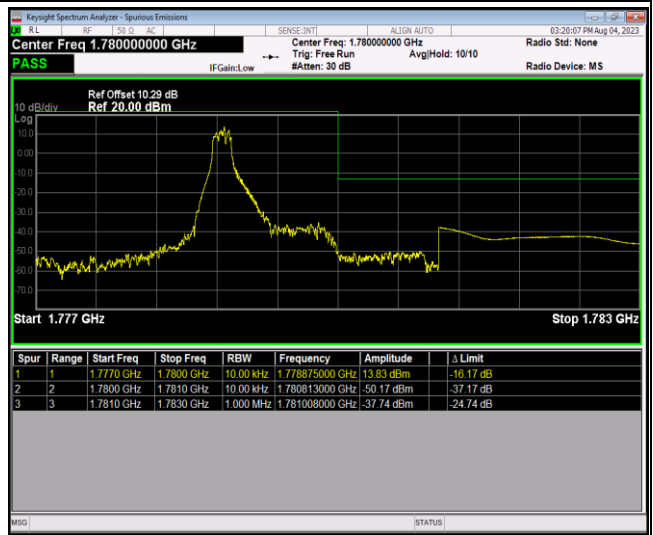

Band41-20MHz-64QAM-41140-100RB#0

Band66-1.4MHz-QPSK-131979-1RB#0

Band66-1.4MHz-QPSK-131979-1RB#5

Band66-1.4MHz-QPSK-131979-6RB#0

Band66-1.4MHz-QPSK-132665-1RB#0

Band66-1.4MHz-QPSK-132665-1RB#5

Band66-1.4MHz-QPSK-132665-6RB#0