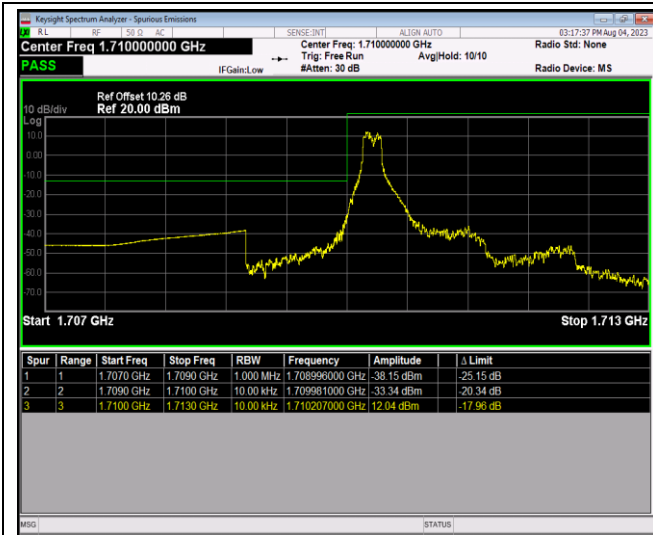

Band66-1.4MHz-64QAM-131979-1RB#0

Band66-1.4MHz-64QAM-131979-6RB#0