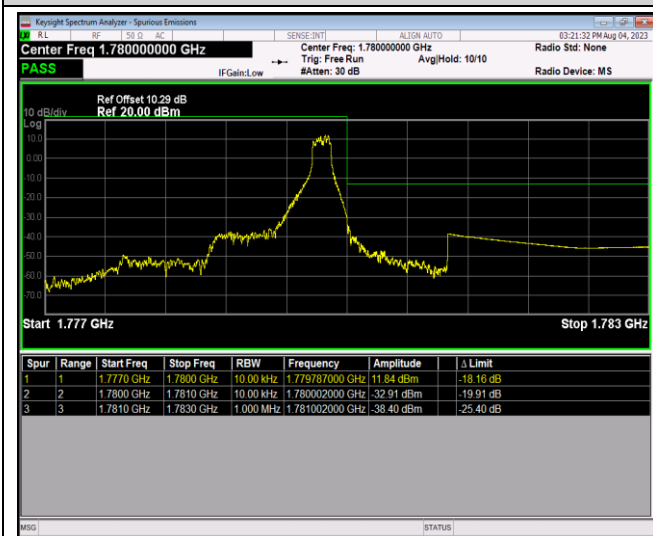

Band66-1.4MHz-64QAM-131979-1RB#5

Band66-1.4MHz-64QAM-131979-6RB#0

Band66-1.4MHz-64QAM-132665-1RB#0

Band66-1.4MHz-64QAM-132665-1RB#5

Band66-1.4MHz-64QAM-132665-6RB#0

Band66-20MHz-QPSK-132072-1RB#0

Band66-20MHz-QPSK-132072-1RB#99