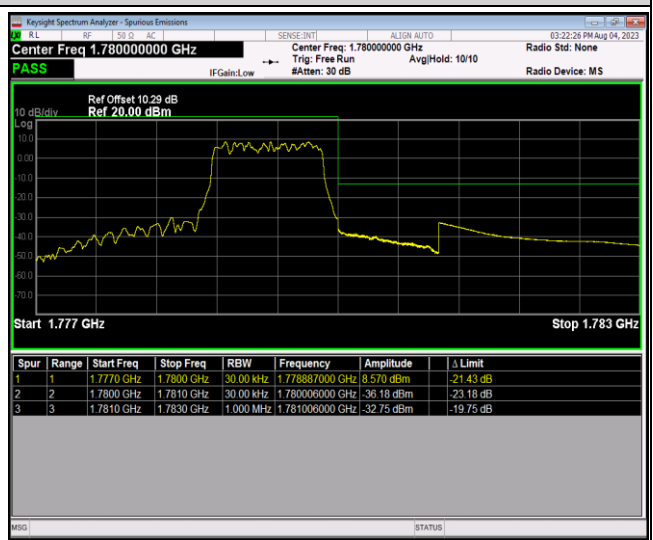

Band66-1.4MHz-16QAM-131979-1RB#0

Band66-1.4MHz-16QAM-131979-1RB#5

Band66-1.4MHz-16QAM-131979-6RB#0

Band66-1.4MHz-16QAM-132665-1RB#0

Band66-1.4MHz-16QAM-132665-1RB#5

Band66-1.4MHz-16QAM-132665-6RB#0

Band66-1.4MHz-64QAM-131979-1RB#0