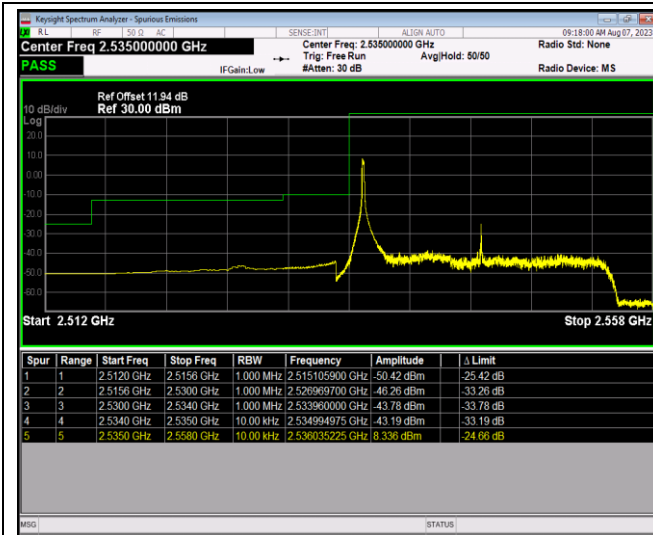

Band41-20MHz-64QAM-40140-1RB#0

Band41-20MHz-64QAM-40140-100RB#0