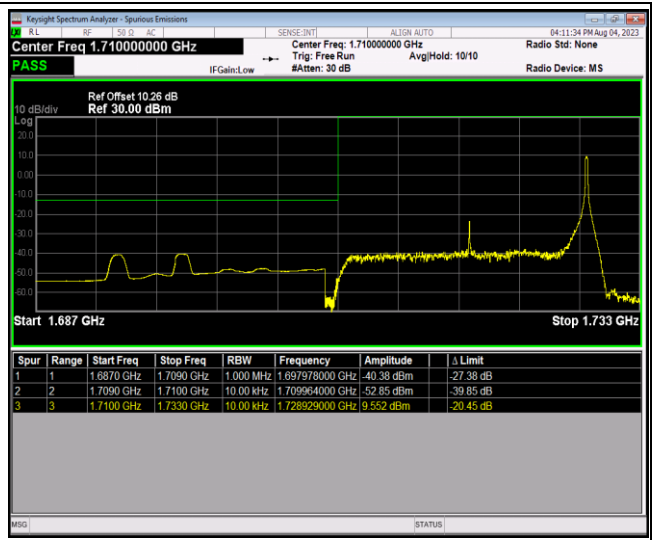

Band66-20MHz-QPSK-132072-1RB#99

Band66-20MHz-QPSK-132572-1RB#0