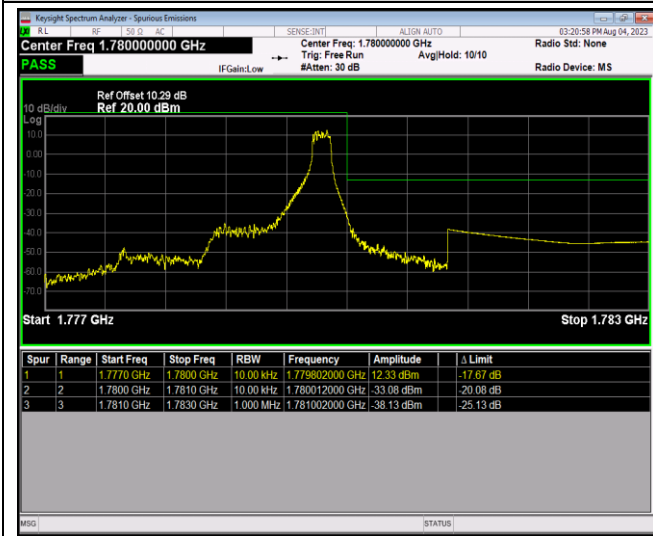

Band41-20MHz-64QAM-41140-100RB#0

Band66-1.4MHz-QPSK-131979-1RB#0

Band66-1.4MHz-QPSK-131979-1RB#5

Band66-1.4MHz-QPSK-131979-6RB#0

Band66-1.4MHz-QPSK-132665-1RB#0

Band66-1.4MHz-QPSK-132665-1RB#5

Band66-1.4MHz-QPSK-132665-6RB#0