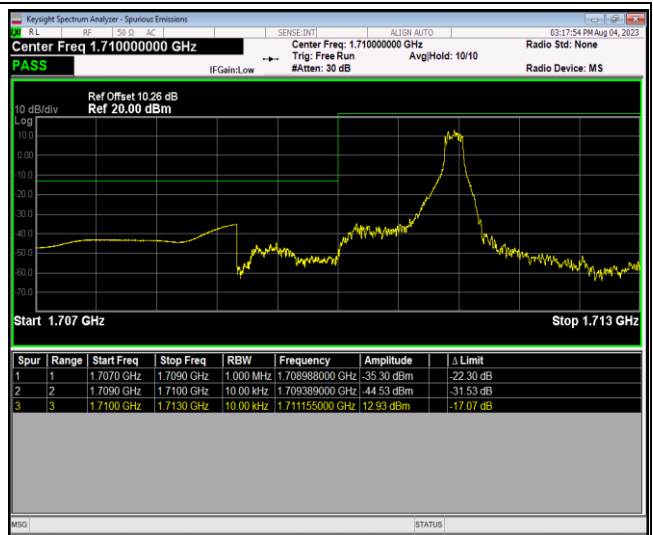

Band41-20MHz-64QAM-41140-100RB#0

Band66-1.4MHz-QPSK-131979-1RB#0

Band66-1.4MHz-QPSK-131979-1RB#5

Band66-1.4MHz-QPSK-131979-6RB#0

Band66-1.4MHz-QPSK-132665-1RB#0

Band66-1.4MHz-QPSK-132665-1RB#5

Band66-1.4MHz-QPSK-132665-6RB#0