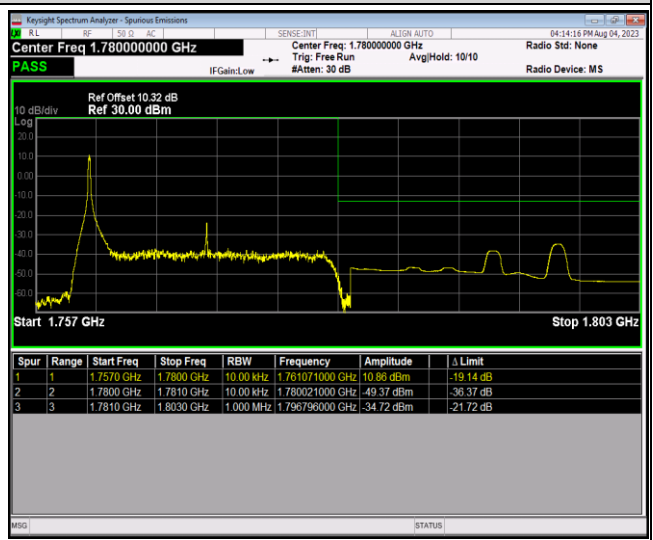

Band66-20MHz-QPSK-132572-1RB#0

Band66-20MHz-QPSK-132572-100RB#0