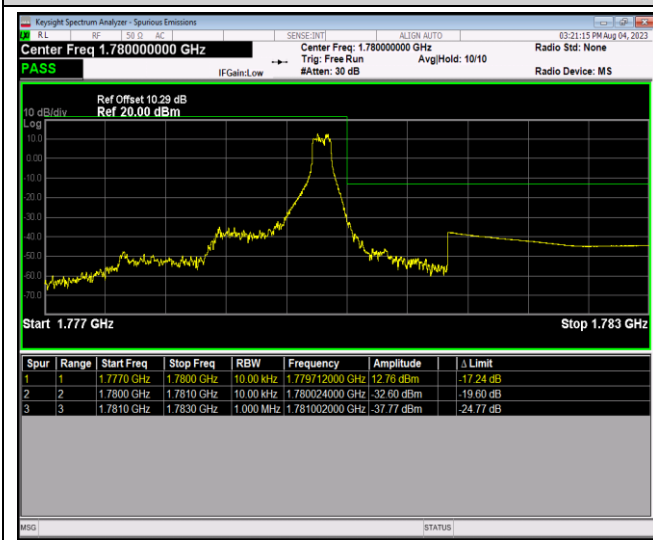

Band66-1.4MHz-16QAM-131979-1RB#0

Band66-1.4MHz-16QAM-131979-1RB#5

Band66-1.4MHz-16QAM-131979-6RB#0

Band66-1.4MHz-16QAM-132665-1RB#0

Band66-1.4MHz-16QAM-132665-1RB#5

Band66-1.4MHz-16QAM-132665-6RB#0

Band66-1.4MHz-64QAM-131979-1RB#0