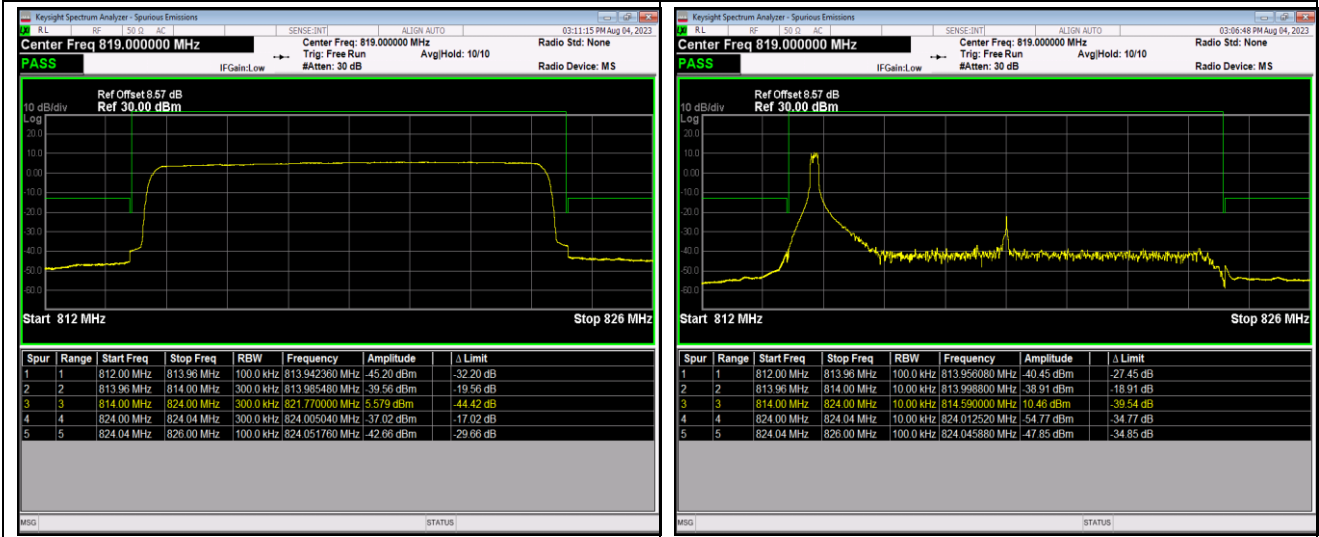

Band26-10MHz-16QAM-26740-50RB#0

Band26-10MHz-64QAM-26740-1RB#0

Band26-10MHz-64QAM-26740-1RB#49

Band26-10MHz-64QAM-26740-50RB#0