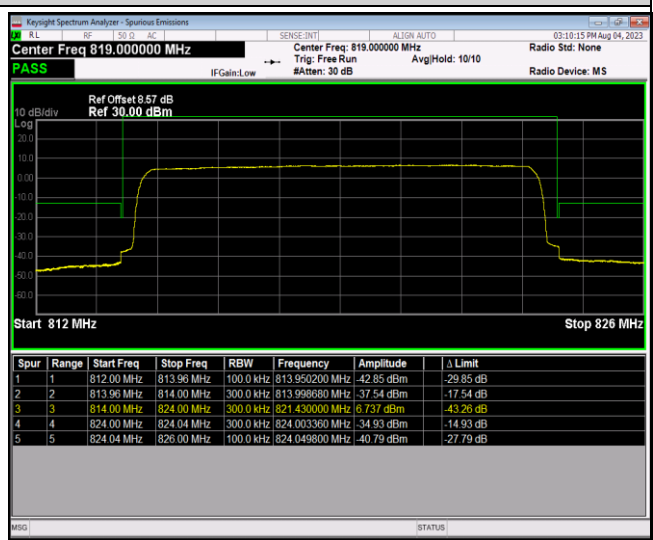

Band26-1.4MHz-64QAM-27033-1RB#0

Band26-1.4MHz-64QAM-27033-1RB#5

Band26-1.4MHz-64QAM-27033-6RB#0

Band26-10MHz-QPSK-26740-1RB#0

Band26-10MHz-QPSK-26740-1RB#49

Band26-10MHz-QPSK-26740-50RB#0

Band26-10MHz-16QAM-26740-1RB#0