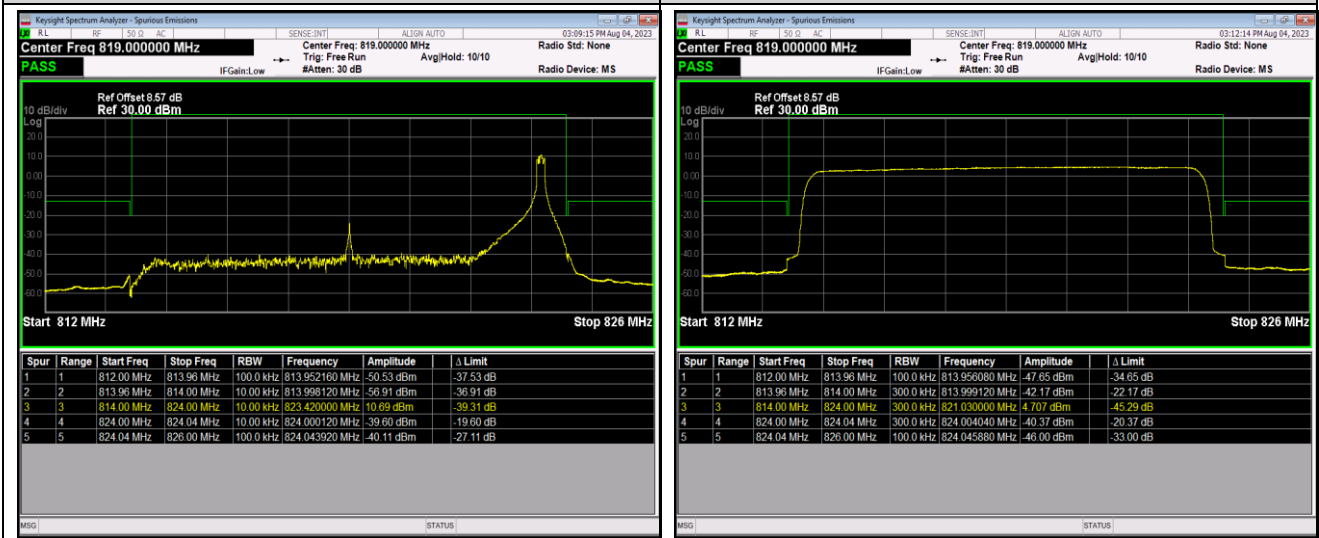

Band26-10MHz-16QAM-26740-1RB#49

Band26-10MHz-16QAM-26740-50RB#0

Band26-10MHz-64QAM-26740-1RB#0

Band26-10MHz-64QAM-26740-1RB#49

Band26-10MHz-64QAM-26740-50RB#0

Band26-15MHz-QPSK-26865-1RB#0

Band26-15MHz-QPSK-26865-1RB#74