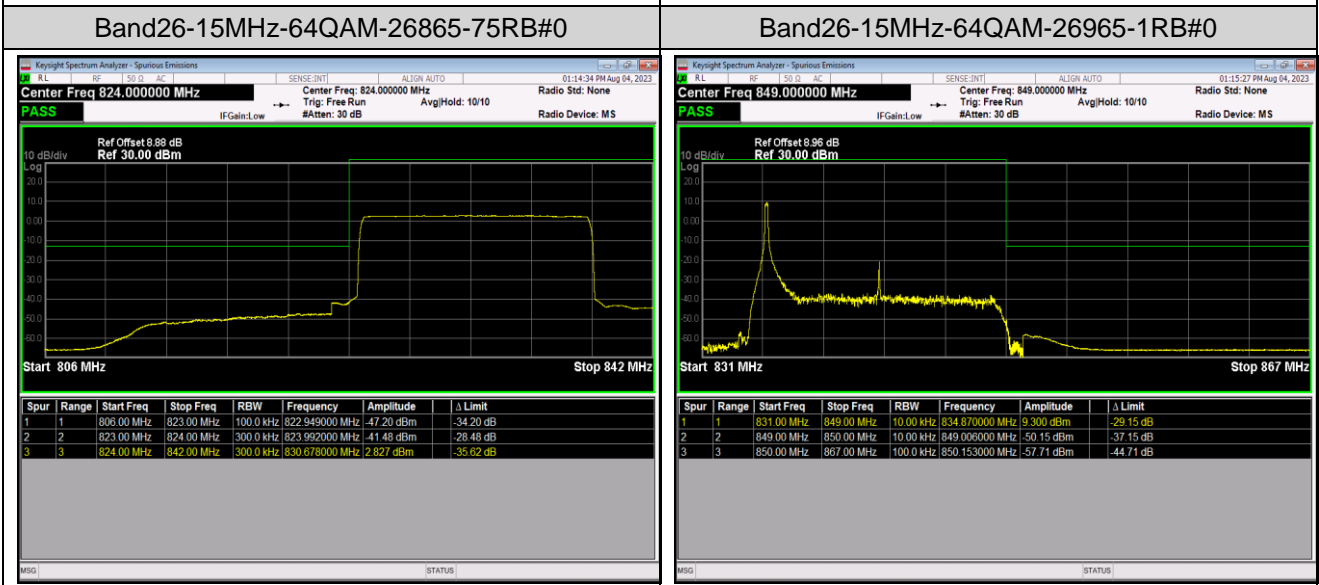

Band26-15MHz-16QAM-26965-1RB#0

Band26-15MHz-16QAM-26965-1RB#74

Band26-15MHz-16QAM-26965-75RB#0

Band26-15MHz-64QAM-26865-1RB#0

Band26-15MHz-64QAM-26865-1RB#74

Band41-5MHz-QPSK-40065-25RB#0

Band41-5MHz-QPSK-41215-1RB#0