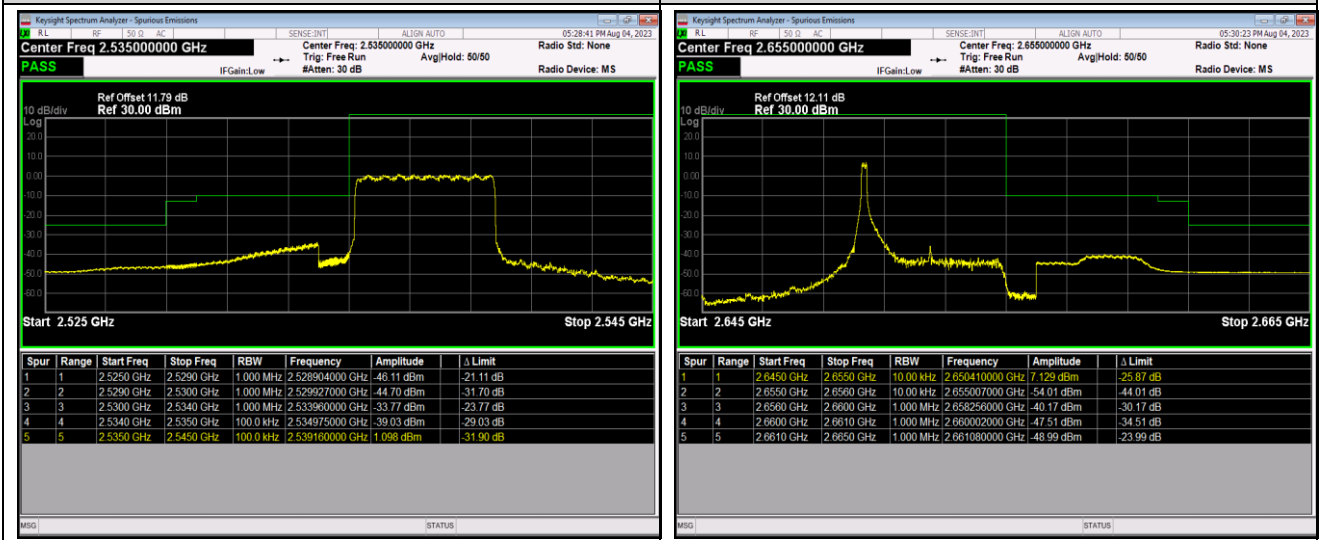

Band26-15MHz-16QAM-26965-1RB#0

Band26-15MHz-16QAM-26965-1RB#74

Band26-15MHz-16QAM-26965-75RB#0

Band26-15MHz-64QAM-26865-1RB#0

Band26-15MHz-64QAM-26865-1RB#74

Band41-5MHz-QPSK-40065-25RB#0

Band41-5MHz-QPSK-41215-1RB#0