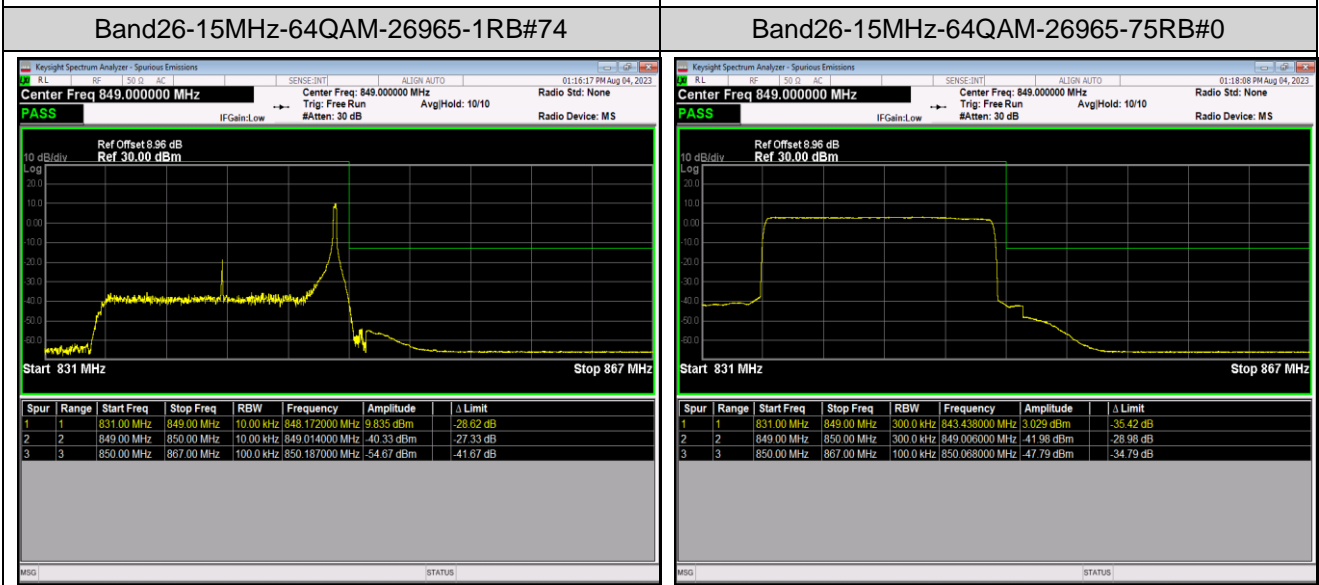

Band26-15MHz-16QAM-26965-1RB#0

Band26-15MHz-16QAM-26965-1RB#74

Band26-15MHz-16QAM-26965-75RB#0

Band26-15MHz-64QAM-26865-1RB#0

Band26-15MHz-64QAM-26865-1RB#74

Band41-5MHz-QPSK-40065-25RB#0

Band41-5MHz-QPSK-41215-1RB#0