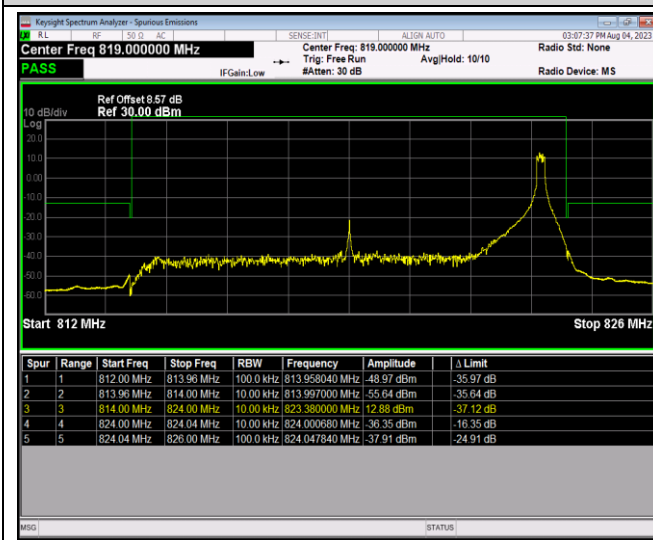

Band26-1.4MHz-64QAM-27033-1RB#0

Band26-1.4MHz-64QAM-27033-1RB#5

Band26-1.4MHz-64QAM-27033-6RB#0

Band26-10MHz-QPSK-26740-1RB#0

Band26-10MHz-QPSK-26740-1RB#49

Band26-10MHz-QPSK-26740-50RB#0

Band26-10MHz-16QAM-26740-1RB#0