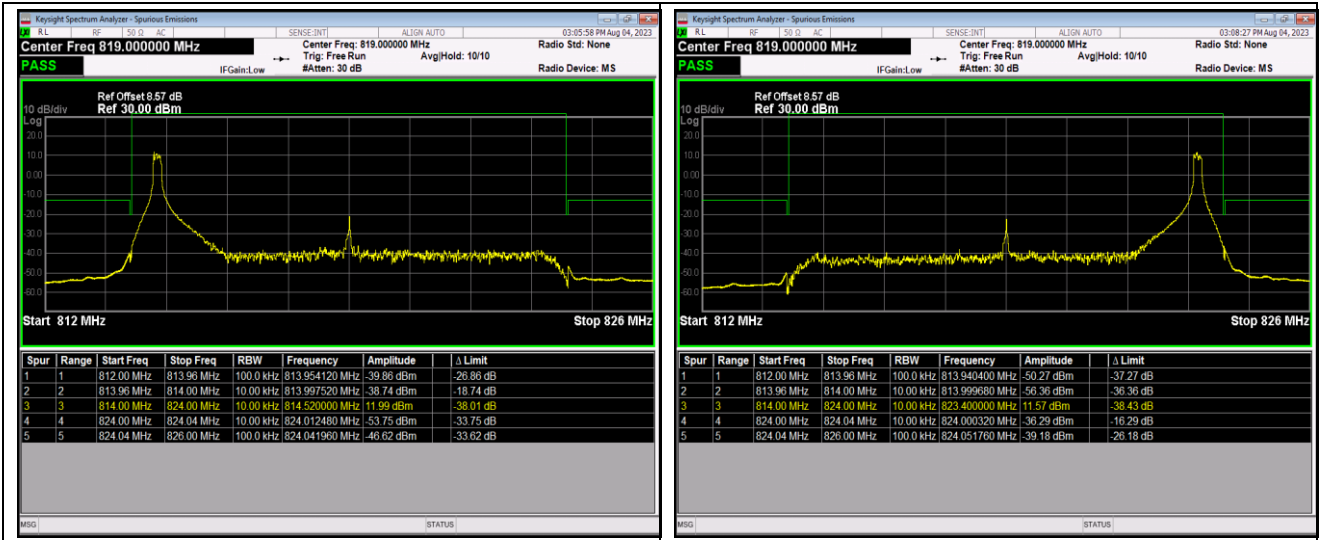

Band26-10MHz-16QAM-26740-1RB#0

Band26-10MHz-16QAM-26740-1RB#49

Band26-10MHz-16QAM-26740-50RB#0

Band26-10MHz-64QAM-26740-1RB#0