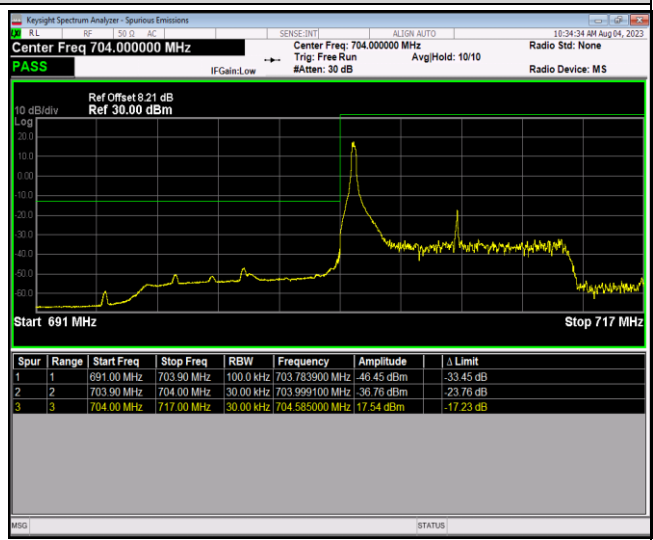

Band17-10MHz-QPSK-23780-1RB#49

Band17-10MHz-QPSK-23780-50RB#0

Band17-10MHz-QPSK-23800-1RB#0

Band17-10MHz-QPSK-23800-1RB#49

Band17-10MHz-QPSK-23800-50RB#0

Band17-10MHz-16QAM-23780-1RB#0

Band17-10MHz-16QAM-23780-1RB#49