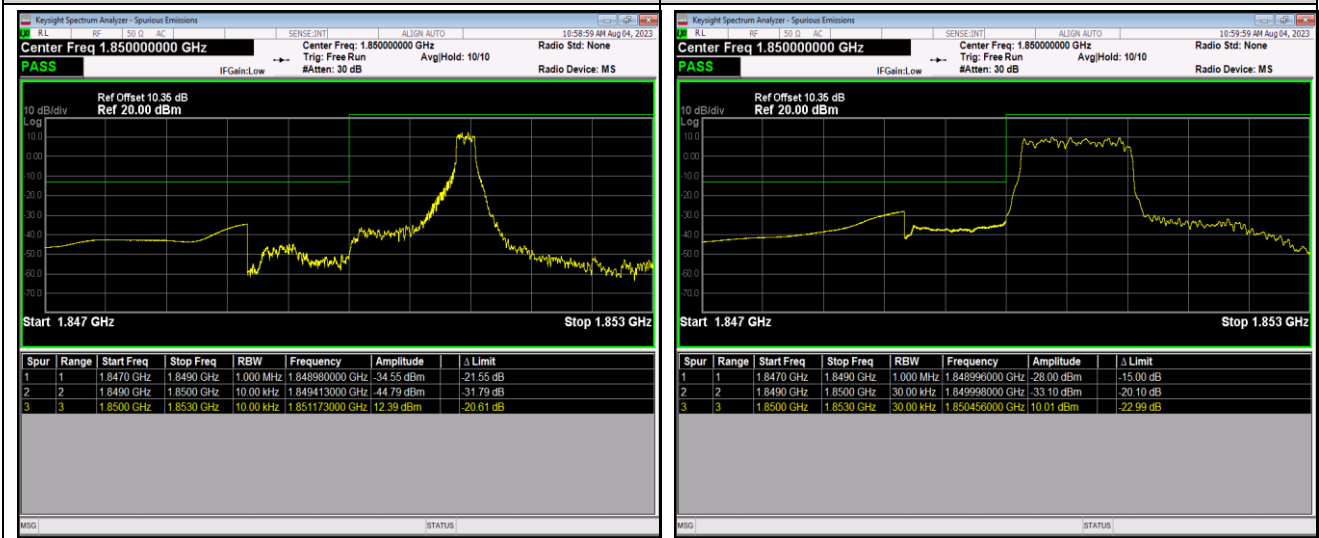

Band17-10MHz-64QAM-23800-1RB#0

Band17-10MHz-64QAM-23800-1RB#49

Band17-10MHz-64QAM-23800-50RB#0

Band25-1.4MHz-QPSK-26047-1RB#0

Band25-1.4MHz-QPSK-26047-1RB#5

Band25-1.4MHz-QPSK-26047-6RB#0

Band25-1.4MHz-QPSK-26683-1RB#0