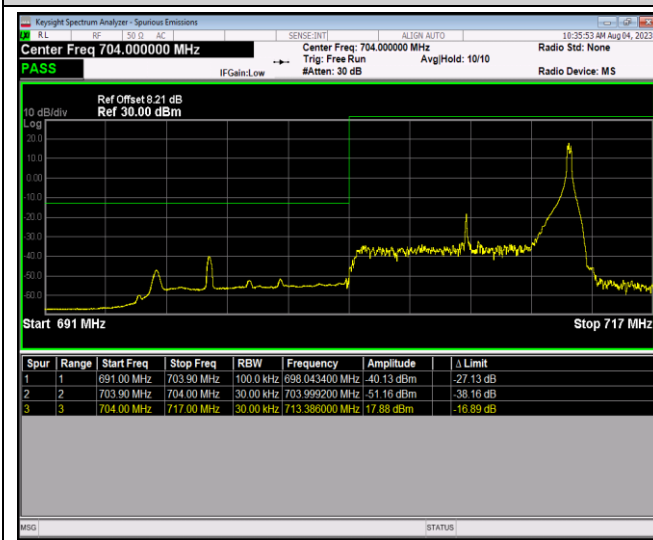

Band17-10MHz-16QAM-23780-1RB#49

Band17-10MHz-16QAM-23800-1RB#0