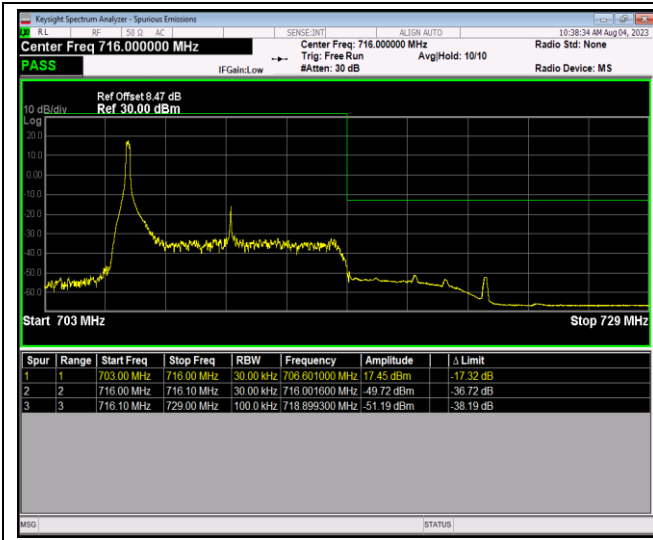

Band17-10MHz-16QAM-23800-1RB#0

Band17-10MHz-16QAM-23800-50RB#0