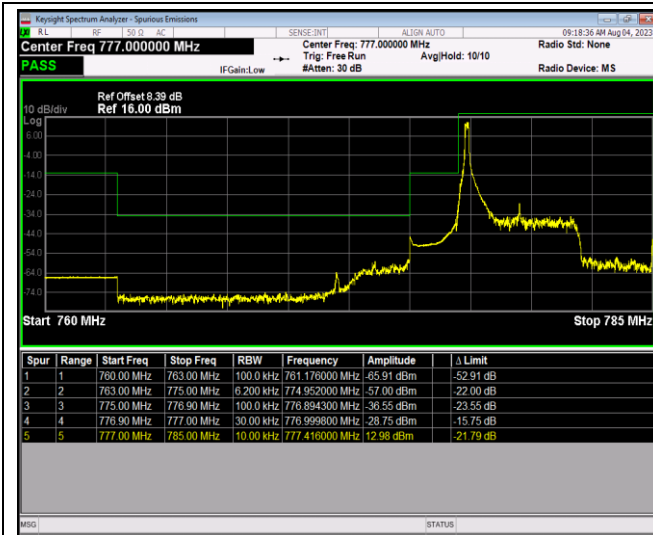

Band13-5MHz-QPSK-23205-1RB#0

Band13-5MHz-QPSK-23205-25RB#0