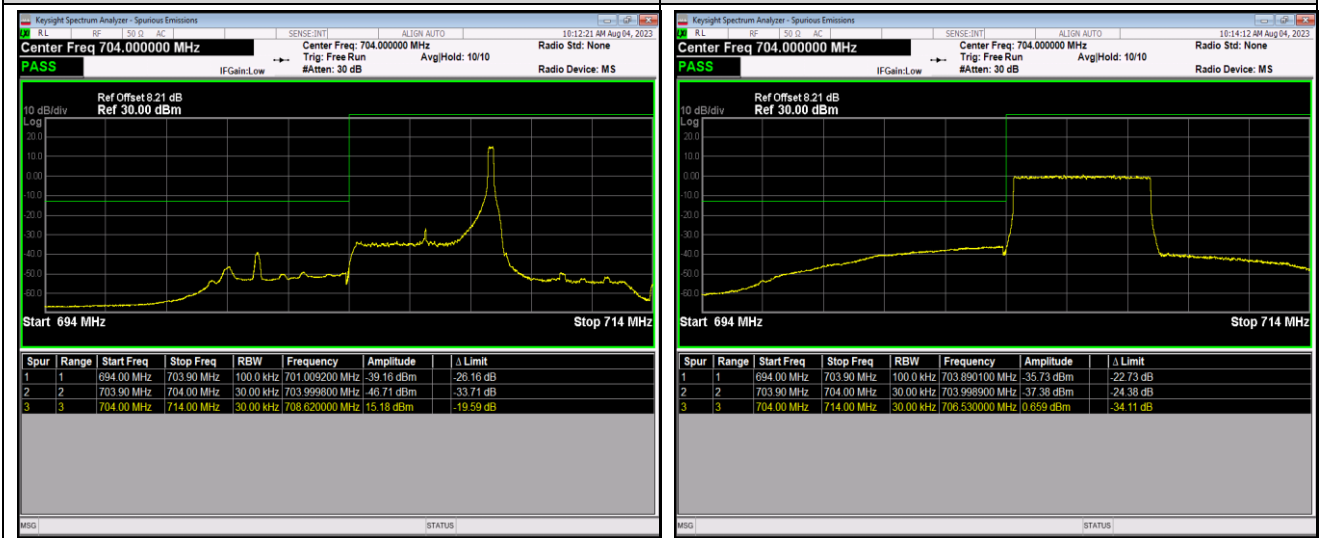

Band17-5MHz-QPSK-23755-1RB#24

Band17-5MHz-QPSK-23755-25RB#0

Band17-5MHz-QPSK-23825-1RB#0

Band17-5MHz-QPSK-23825-1RB#24