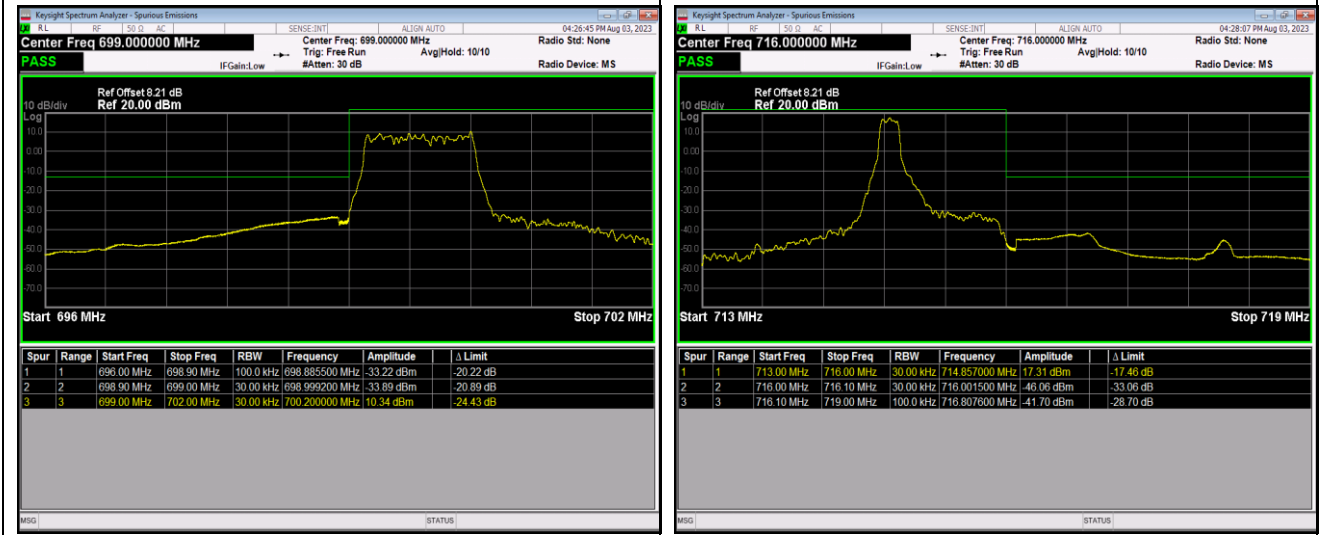

Band12-1.4MHz-16QAM-23017-6RB#0

Band12-1.4MHz-16QAM-23173-1RB#0

Band12-1.4MHz-16QAM-23173-1RB#5

Band12-1.4MHz-16QAM-23173-6RB#0