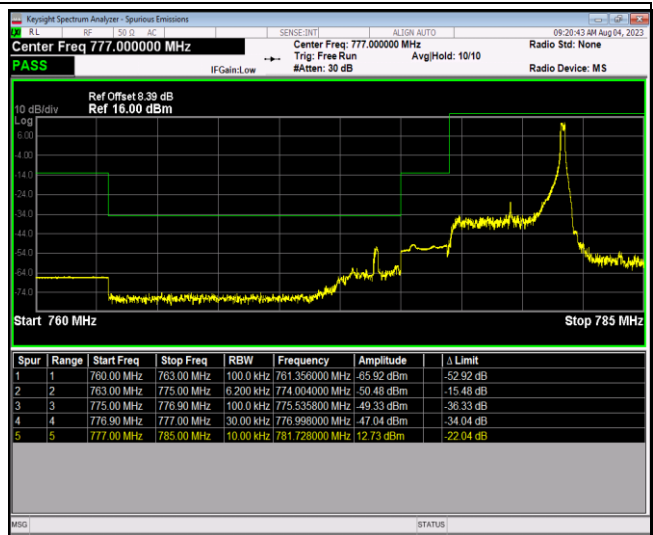

Band13-5MHz-QPSK-23205-1RB#24

Band13-5MHz-QPSK-23255-1RB#0