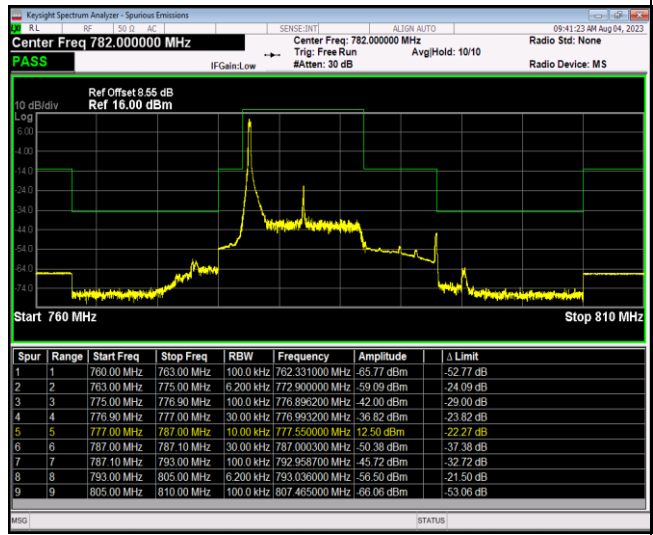

Band13-10MHz-16QAM-23230-1RB#0

Band13-10MHz-16QAM-23230-50RB#0