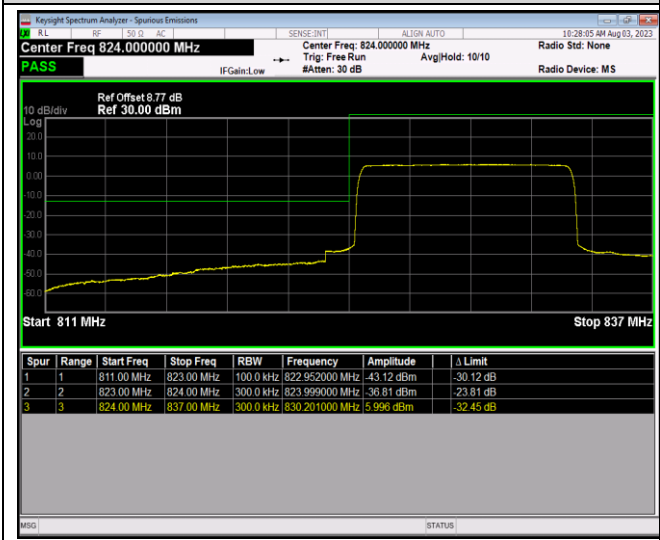

Band5-10MHz-QPSK-20600-50RB#0

Band5-10MHz-16QAM-20450-1RB#0

Band5-10MHz-16QAM-20450-1RB#49

Band5-10MHz-16QAM-20450-50RB#0

Band5-10MHz-16QAM-20600-1RB#0

Band5-10MHz-16QAM-20600-1RB#49

Band5-10MHz-16QAM-20600-50RB#0