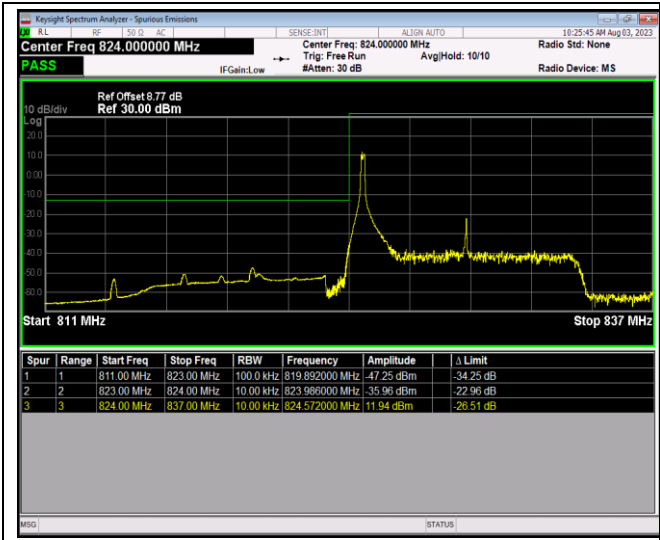

Band5-10MHz-16QAM-20450-1RB#0

Band5-10MHz-16QAM-20450-50RB#0