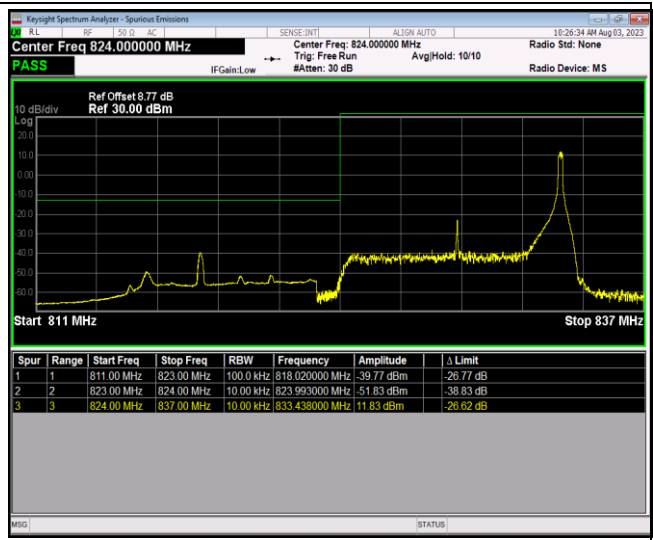

Band5-10MHz-QPSK-20600-50RB#0

Band5-10MHz-16QAM-20450-1RB#0

Band5-10MHz-16QAM-20450-1RB#49

Band5-10MHz-16QAM-20450-50RB#0

Band5-10MHz-16QAM-20600-1RB#0

Band5-10MHz-16QAM-20600-1RB#49

Band5-10MHz-16QAM-20600-50RB#0