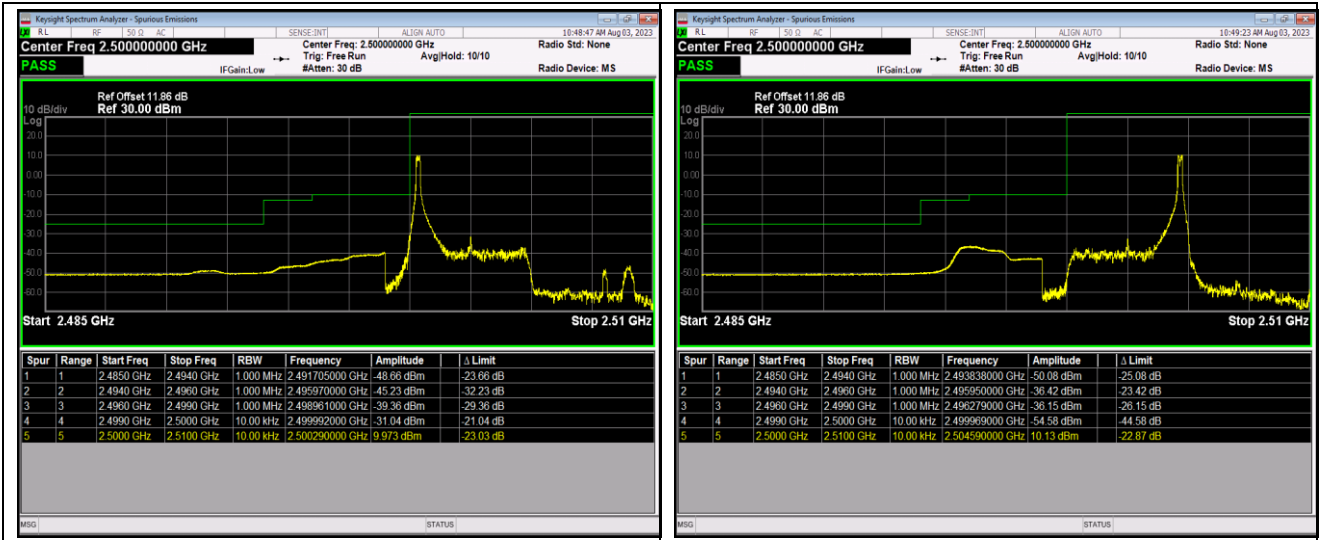

Band7-5MHz-QPSK-20775-1RB#0

Band7-5MHz-QPSK-20775-1RB#24

Band7-5MHz-QPSK-20775-25RB#0

Band7-5MHz-QPSK-21425-1RB#0