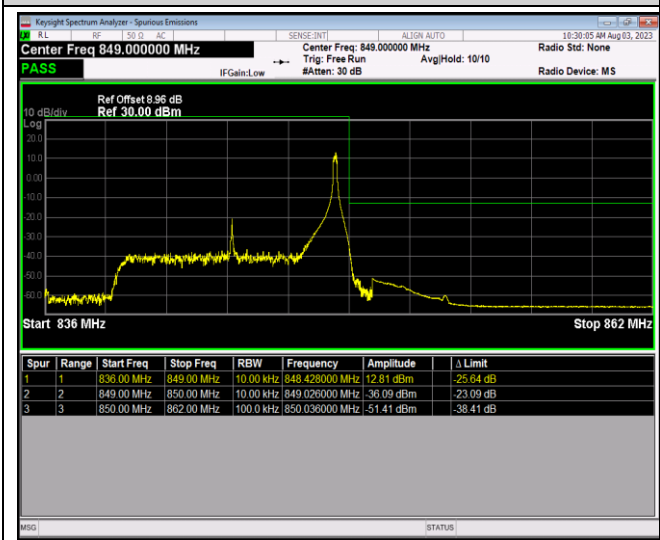

Band5-10MHz-QPSK-20600-50RB#0

Band5-10MHz-16QAM-20450-1RB#0

Band5-10MHz-16QAM-20450-1RB#49

Band5-10MHz-16QAM-20450-50RB#0

Band5-10MHz-16QAM-20600-1RB#0

Band5-10MHz-16QAM-20600-1RB#49

Band5-10MHz-16QAM-20600-50RB#0