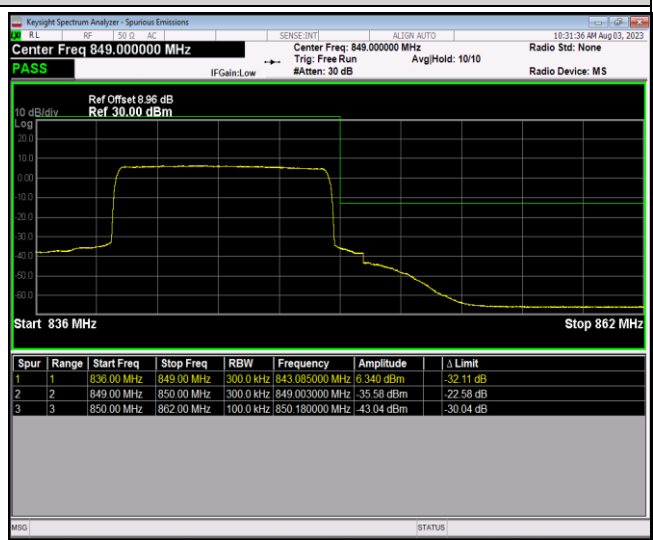

Band5-10MHz-16QAM-20600-50RB#0

Band5-10MHz-64QAM-20450-1RB#49