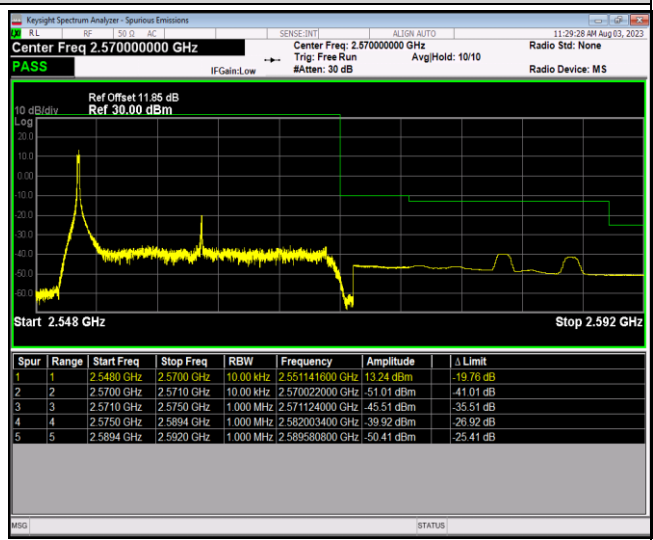

Band7-20MHz-64QAM-21350-1RB#0

Band7-20MHz-64QAM-21350-100RB#0