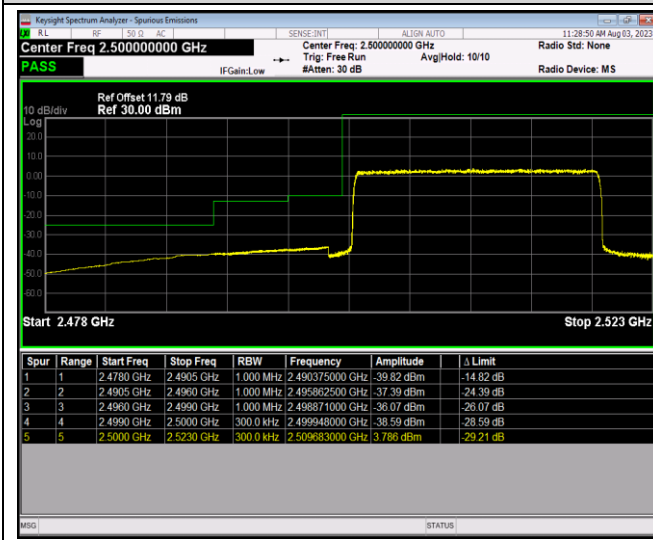

Band7-20MHz-64QAM-20850-100RB#0

Band7-20MHz-64QAM-21350-1RB#99