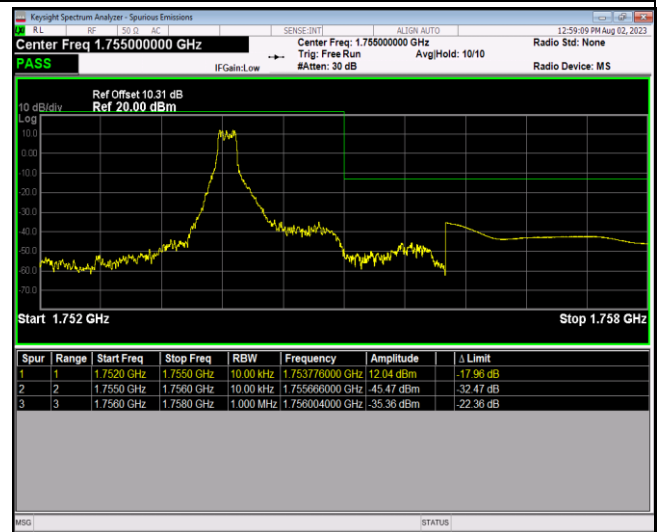

Band4-1.4MHz-64QAM-20393-1RB#0

Band4-1.4MHz-64QAM-20393-6RB#0