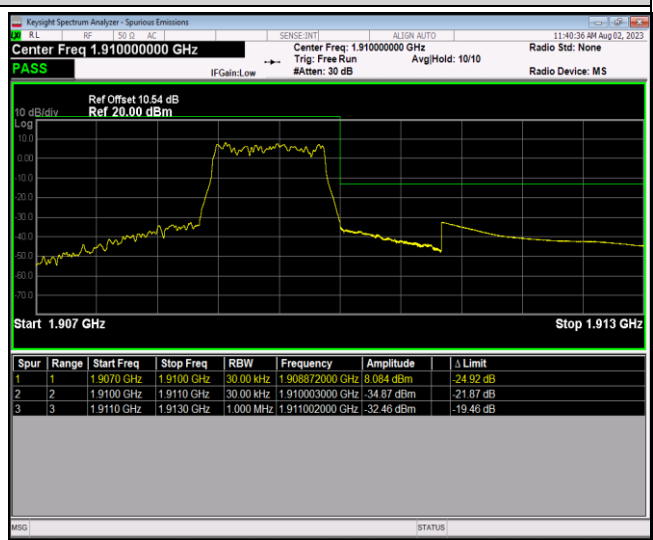

Band2-1.4MHz-64QAM-19193-6RB#0

Band2-20MHz-QPSK-18700-1RB#99