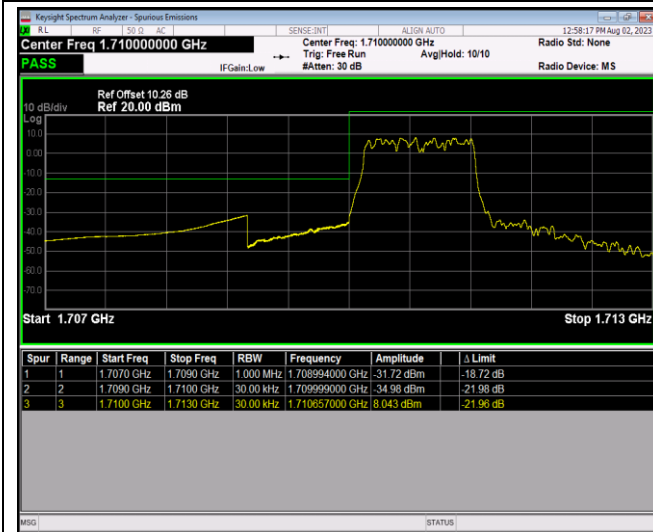

Band4-1.4MHz-16QAM-20393-1RB#0

Band4-1.4MHz-16QAM-20393-1RB#5

Band4-1.4MHz-16QAM-20393-6RB#0

Band4-1.4MHz-64QAM-19957-1RB#0

Band4-1.4MHz-64QAM-19957-1RB#5

Band4-1.4MHz-64QAM-19957-6RB#0

Band4-1.4MHz-64QAM-20393-1RB#0