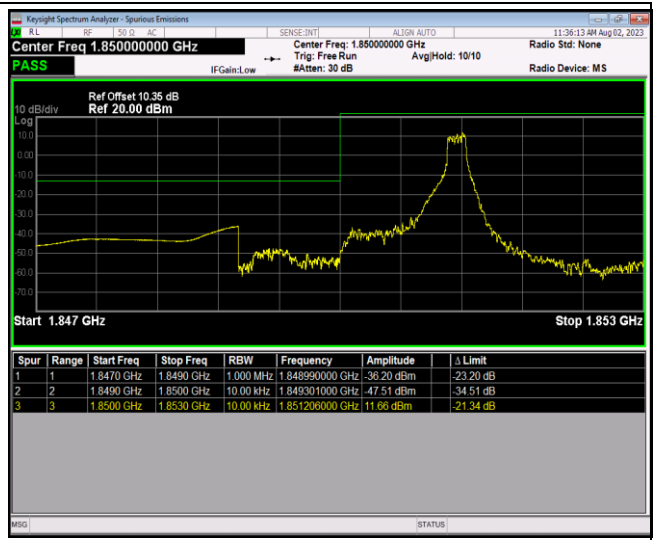

Remark: All bandwidth and all modulation had been tested, but only the worst case data displayed in this report.

Test Graphs

Band2-1.4MHz-64QAM-18607-6RB#0

Band2-1.4MHz-64QAM-19193-1RB#0

Band2-1.4MHz-64QAM-19193-1RB#5