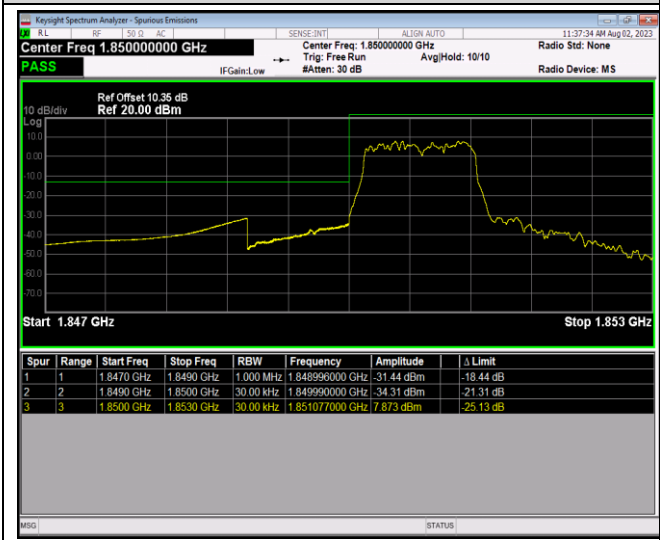

Remark: All bandwidth and all modulation had been tested, but only the worst case data displayed in this report.

Test Graphs

Band2-1.4MHz-64QAM-18607-6RB#0

Band2-1.4MHz-64QAM-19193-1RB#0

Band2-1.4MHz-64QAM-19193-1RB#5