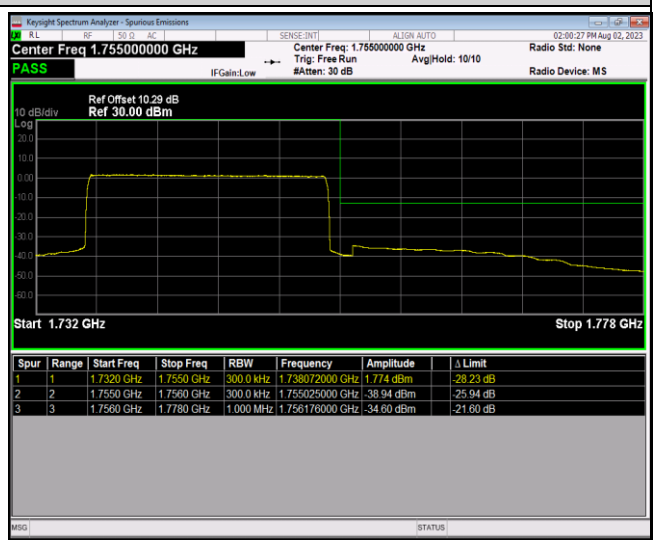

Band4-20MHz-64QAM-20050-1RB#0

Band4-20MHz-64QAM-20050-1RB#99

Band4-20MHz-64QAM-20050-100RB#0

Band4-20MHz-64QAM-20300-1RB#0

Band4-20MHz-64QAM-20300-1RB#99

Band4-20MHz-64QAM-20300-100RB#0

Band5-1.4MHz-QPSK-20407-1RB#0