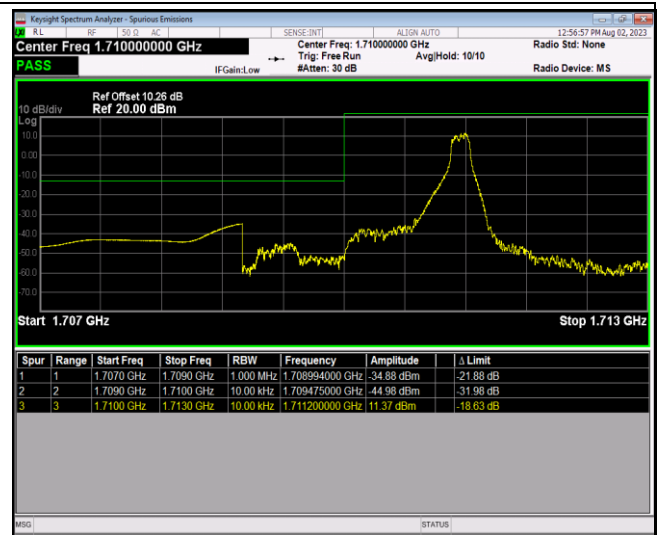

Band4-1.4MHz-16QAM-20393-1RB#0

Band4-1.4MHz-16QAM-20393-1RB#5

Band4-1.4MHz-16QAM-20393-6RB#0

Band4-1.4MHz-64QAM-19957-1RB#0

Band4-1.4MHz-64QAM-19957-1RB#5

Band4-1.4MHz-64QAM-19957-6RB#0

Band4-1.4MHz-64QAM-20393-1RB#0