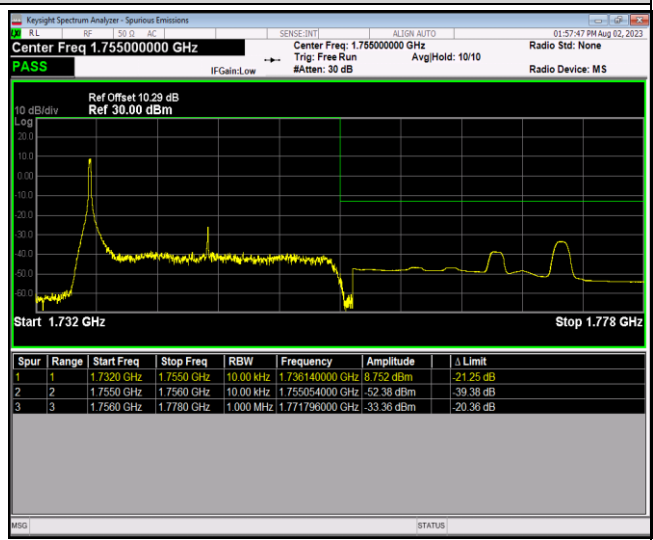

Band4-20MHz-64QAM-20050-1RB#0

Band4-20MHz-64QAM-20050-1RB#99

Band4-20MHz-64QAM-20050-100RB#0

Band4-20MHz-64QAM-20300-1RB#0

Band4-20MHz-64QAM-20300-1RB#99

Band4-20MHz-64QAM-20300-100RB#0

Band5-1.4MHz-QPSK-20407-1RB#0