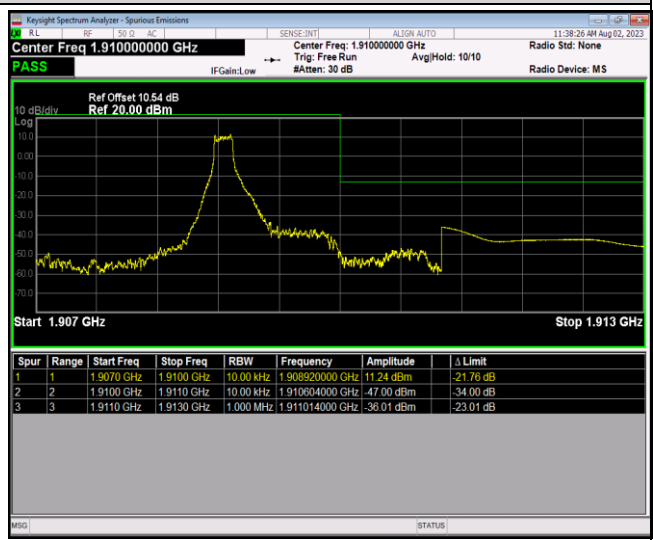

Remark: All bandwidth and all modulation had been tested, but only the worst case data displayed in this report.

Test Graphs

Band2-1.4MHz-64QAM-18607-6RB#0

Band2-1.4MHz-64QAM-19193-1RB#0

Band2-1.4MHz-64QAM-19193-1RB#5