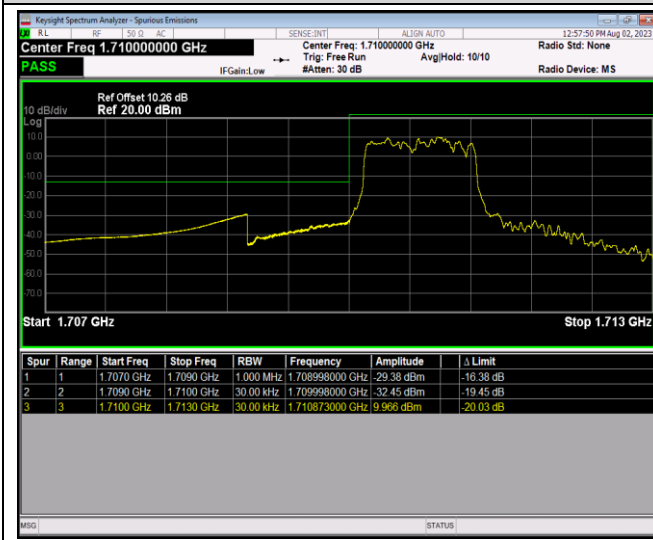

Band4-1.4MHz-16QAM-19957-6RB#0

Band4-1.4MHz-16QAM-20393-1RB#5