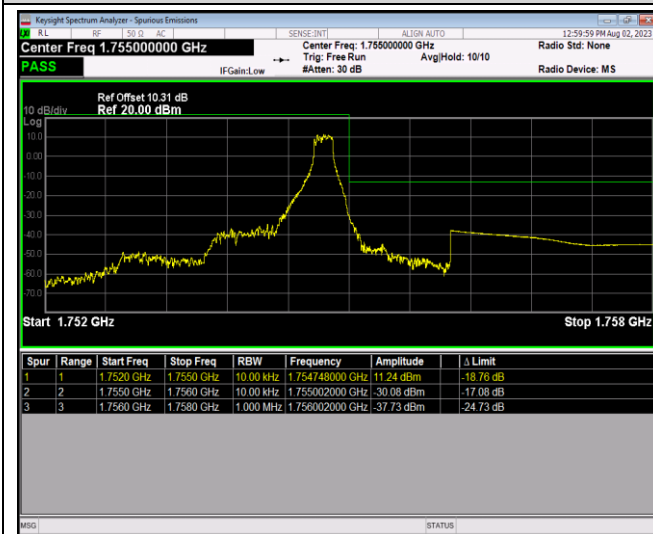

Band4-1.4MHz-64QAM-20393-1RB#5

Band4-20MHz-QPSK-20050-1RB#0