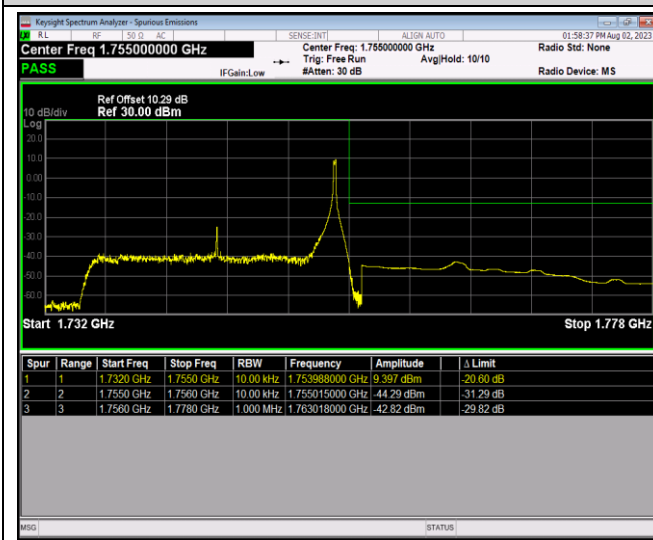

Band4-20MHz-64QAM-20050-1RB#0

Band4-20MHz-64QAM-20050-1RB#99

Band4-20MHz-64QAM-20050-100RB#0

Band4-20MHz-64QAM-20300-1RB#0

Band4-20MHz-64QAM-20300-1RB#99

Band4-20MHz-64QAM-20300-100RB#0

Band5-1.4MHz-QPSK-20407-1RB#0