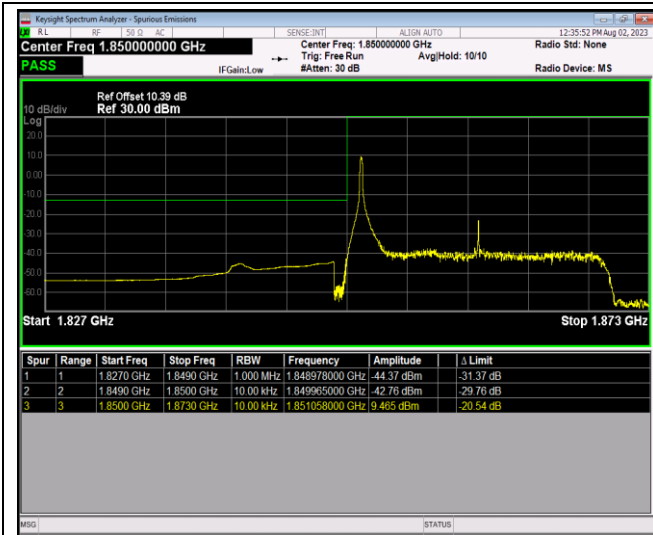

Band2-20MHz-QPSK-18700-1RB#0

Band2-20MHz-QPSK-18700-100RB#0