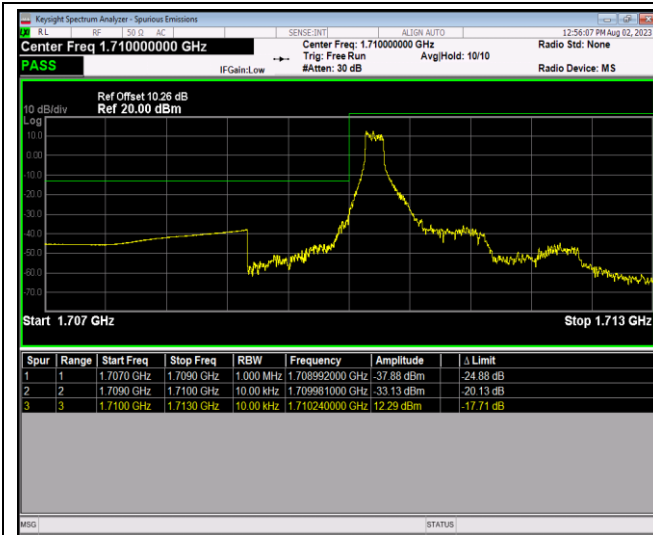

Band4-1.4MHz-16QAM-20393-1RB#0

Band4-1.4MHz-16QAM-20393-1RB#5

Band4-1.4MHz-16QAM-20393-6RB#0

Band4-1.4MHz-64QAM-19957-1RB#0

Band4-1.4MHz-64QAM-19957-1RB#5

Band4-1.4MHz-64QAM-19957-6RB#0

Band4-1.4MHz-64QAM-20393-1RB#0