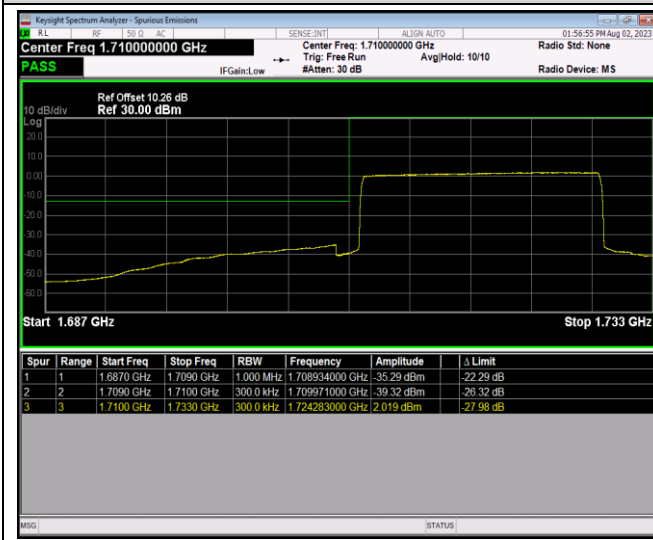

Band4-20MHz-64QAM-20050-1RB#0

Band4-20MHz-64QAM-20050-1RB#99

Band4-20MHz-64QAM-20050-100RB#0

Band4-20MHz-64QAM-20300-1RB#0

Band4-20MHz-64QAM-20300-1RB#99

Band4-20MHz-64QAM-20300-100RB#0

Band5-1.4MHz-QPSK-20407-1RB#0