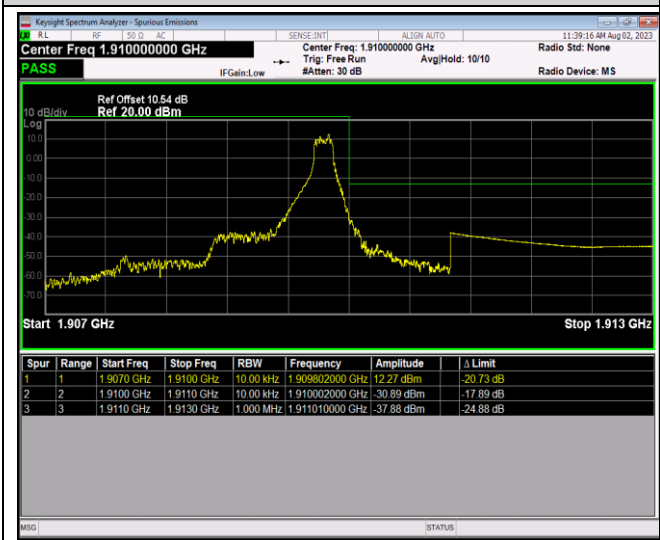

Band2-1.4MHz-64QAM-19193-1RB#5

Band2-20MHz-QPSK-18700-1RB#0