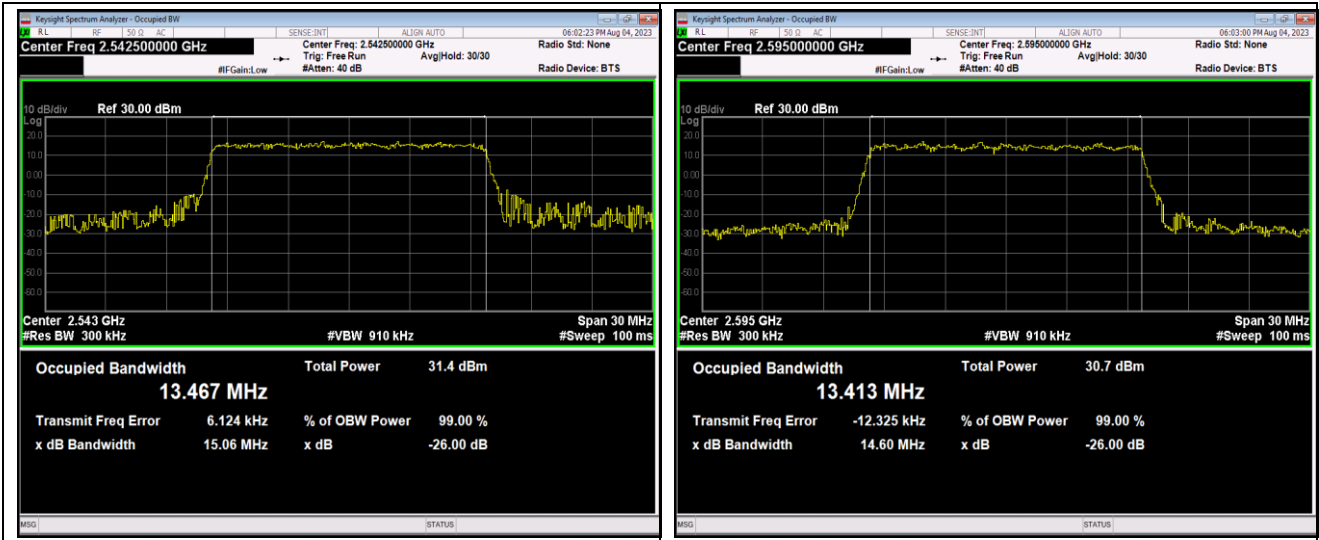

Band41-15MHz-16QAM-40115-75RB#0

Band41-15MHz-16QAM-40640-75RB#0

Band41-15MHz-16QAM-41165-75RB#0

Band41-15MHz-64QAM-40115-75RB#0