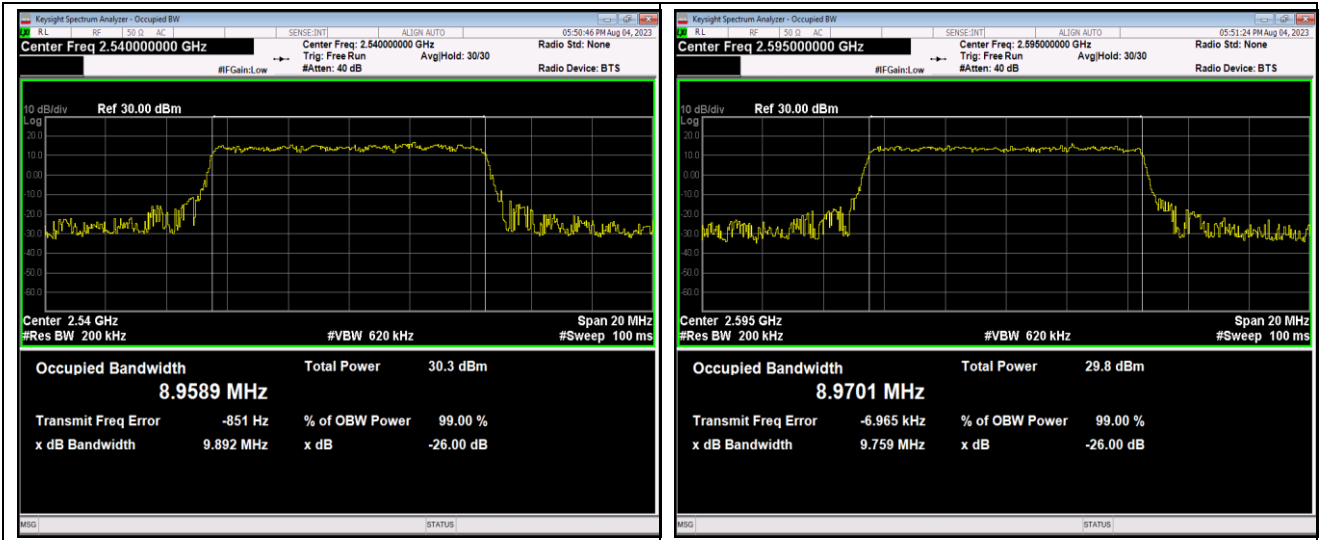

Band41-10MHz-64QAM-40090-50RB#0

Band41-10MHz-64QAM-40640-50RB#0

Band41-10MHz-64QAM-41190-50RB#0

Band41-15MHz-QPSK-40115-75RB#0