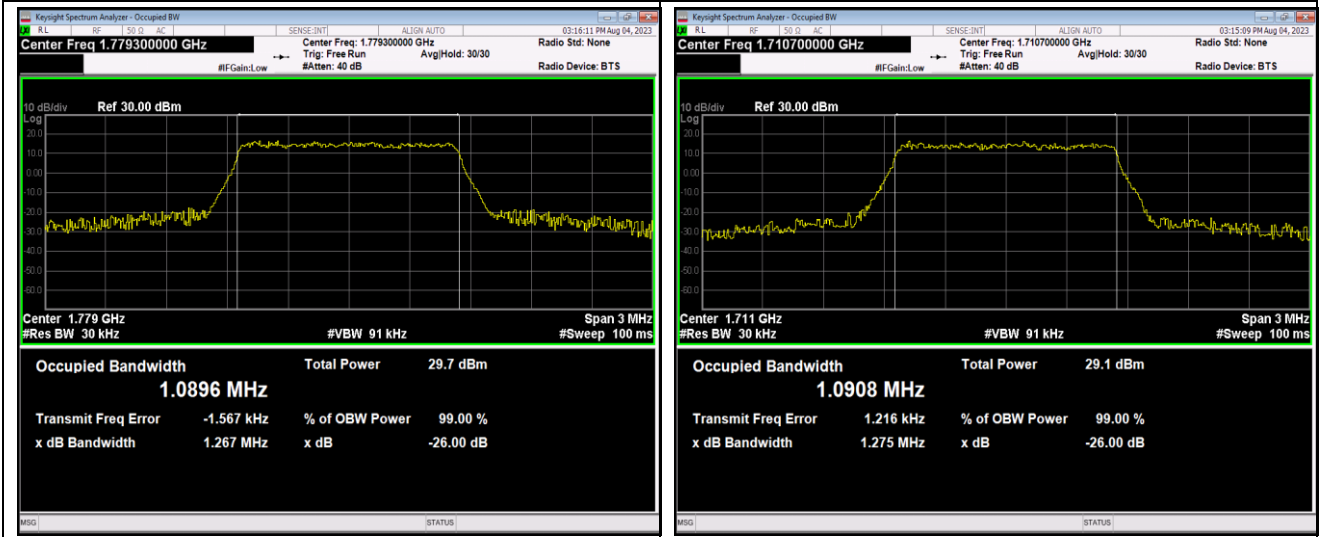

Band41-20MHz-QPSK-40640-100RB#0

Band66-1.4MHz-16QAM-132665-6RB#0

Band66-1.4MHz-64QAM-131979-6RB#0

Band66-1.4MHz-64QAM-132322-6RB#0

Band66-1.4MHz-64QAM-132665-6RB#0

Band66-3MHz-QPSK-131987-15RB#0

Band66-3MHz-QPSK-132322-15RB#0