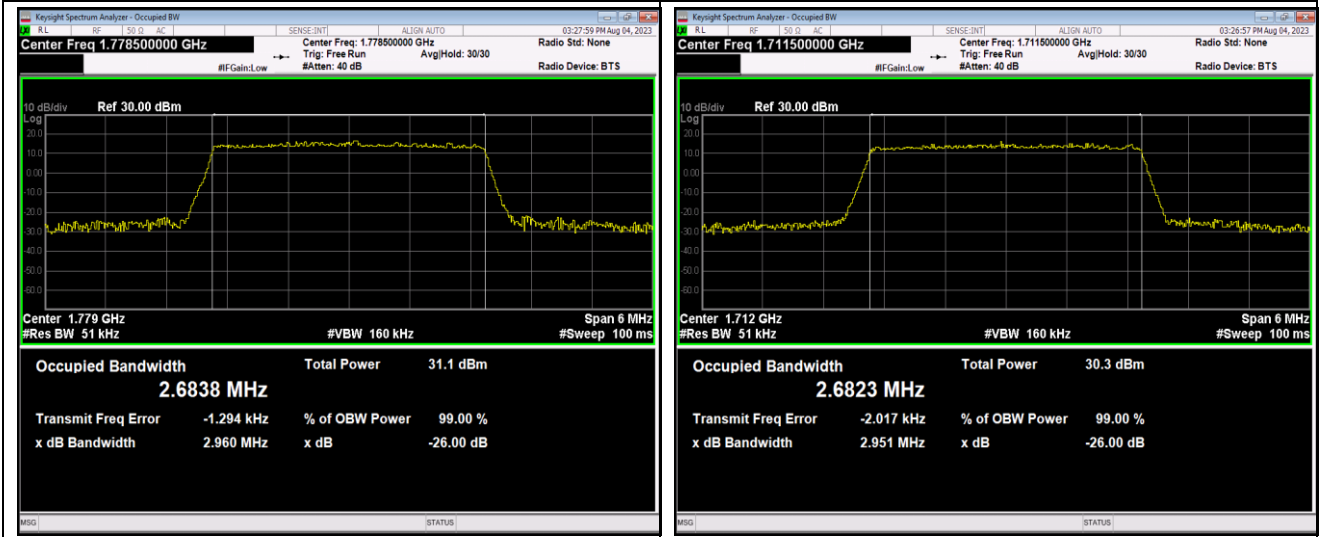

Band66-3MHz-QPSK-132657-15RB#0

Band66-3MHz-16QAM-131987-15RB#0

Band66-3MHz-16QAM-132322-15RB#0

Band66-3MHz-16QAM-132657-15RB#0