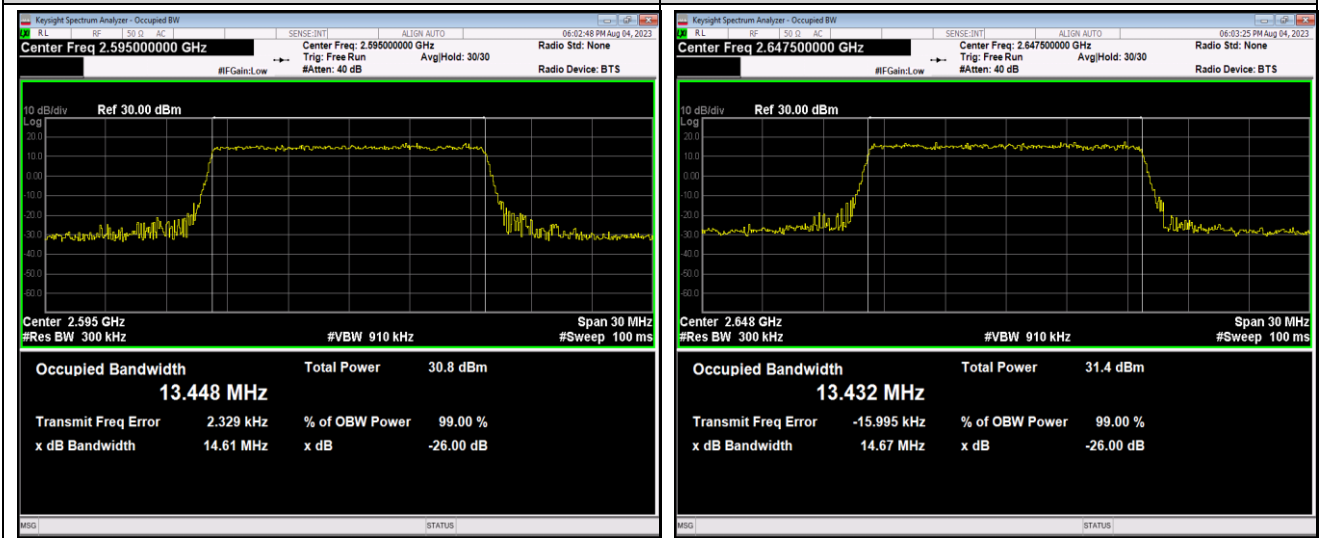

Band41-10MHz-16QAM-41190-50RB#0

Band41-10MHz-64QAM-40090-50RB#0

Band41-10MHz-64QAM-40640-50RB#0

Band41-10MHz-64QAM-41190-50RB#0

Band41-15MHz-QPSK-40115-75RB#0

Band41-15MHz-QPSK-40640-75RB#0

Band41-15MHz-QPSK-41165-75RB#0