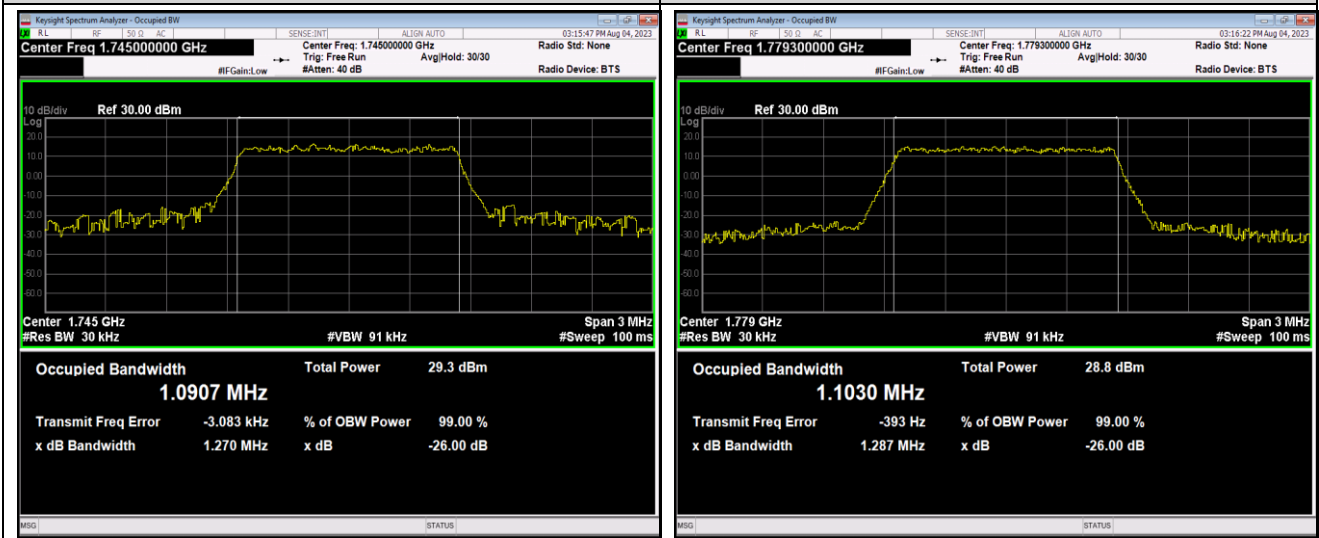

Band41-20MHz-QPSK-40640-100RB#0

Band66-1.4MHz-16QAM-132665-6RB#0

Band66-1.4MHz-64QAM-131979-6RB#0

Band66-1.4MHz-64QAM-132322-6RB#0

Band66-1.4MHz-64QAM-132665-6RB#0

Band66-3MHz-QPSK-131987-15RB#0

Band66-3MHz-QPSK-132322-15RB#0