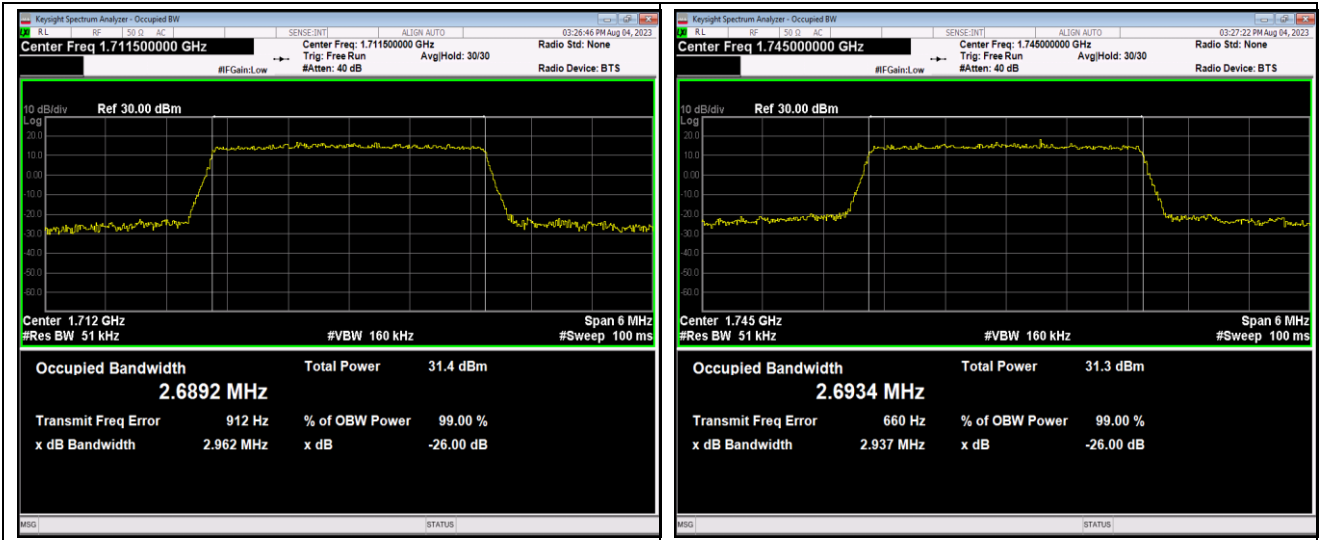

Band41-20MHz-QPSK-40640-100RB#0

Band66-1.4MHz-16QAM-132665-6RB#0

Band66-1.4MHz-64QAM-131979-6RB#0

Band66-1.4MHz-64QAM-132322-6RB#0

Band66-1.4MHz-64QAM-132665-6RB#0

Band66-3MHz-QPSK-131987-15RB#0

Band66-3MHz-QPSK-132322-15RB#0