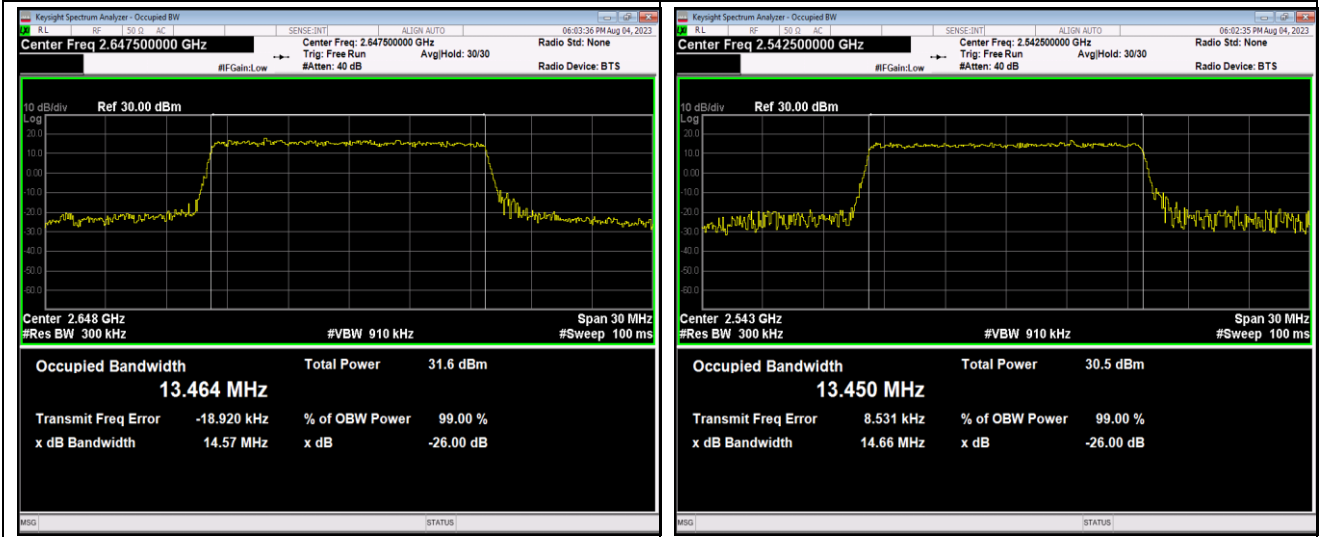

Band41-15MHz-16QAM-41165-75RB#0

Band41-15MHz-64QAM-40115-75RB#0

Band41-15MHz-64QAM-40640-75RB#0

Band41-15MHz-16QAM-41165-75RB#0