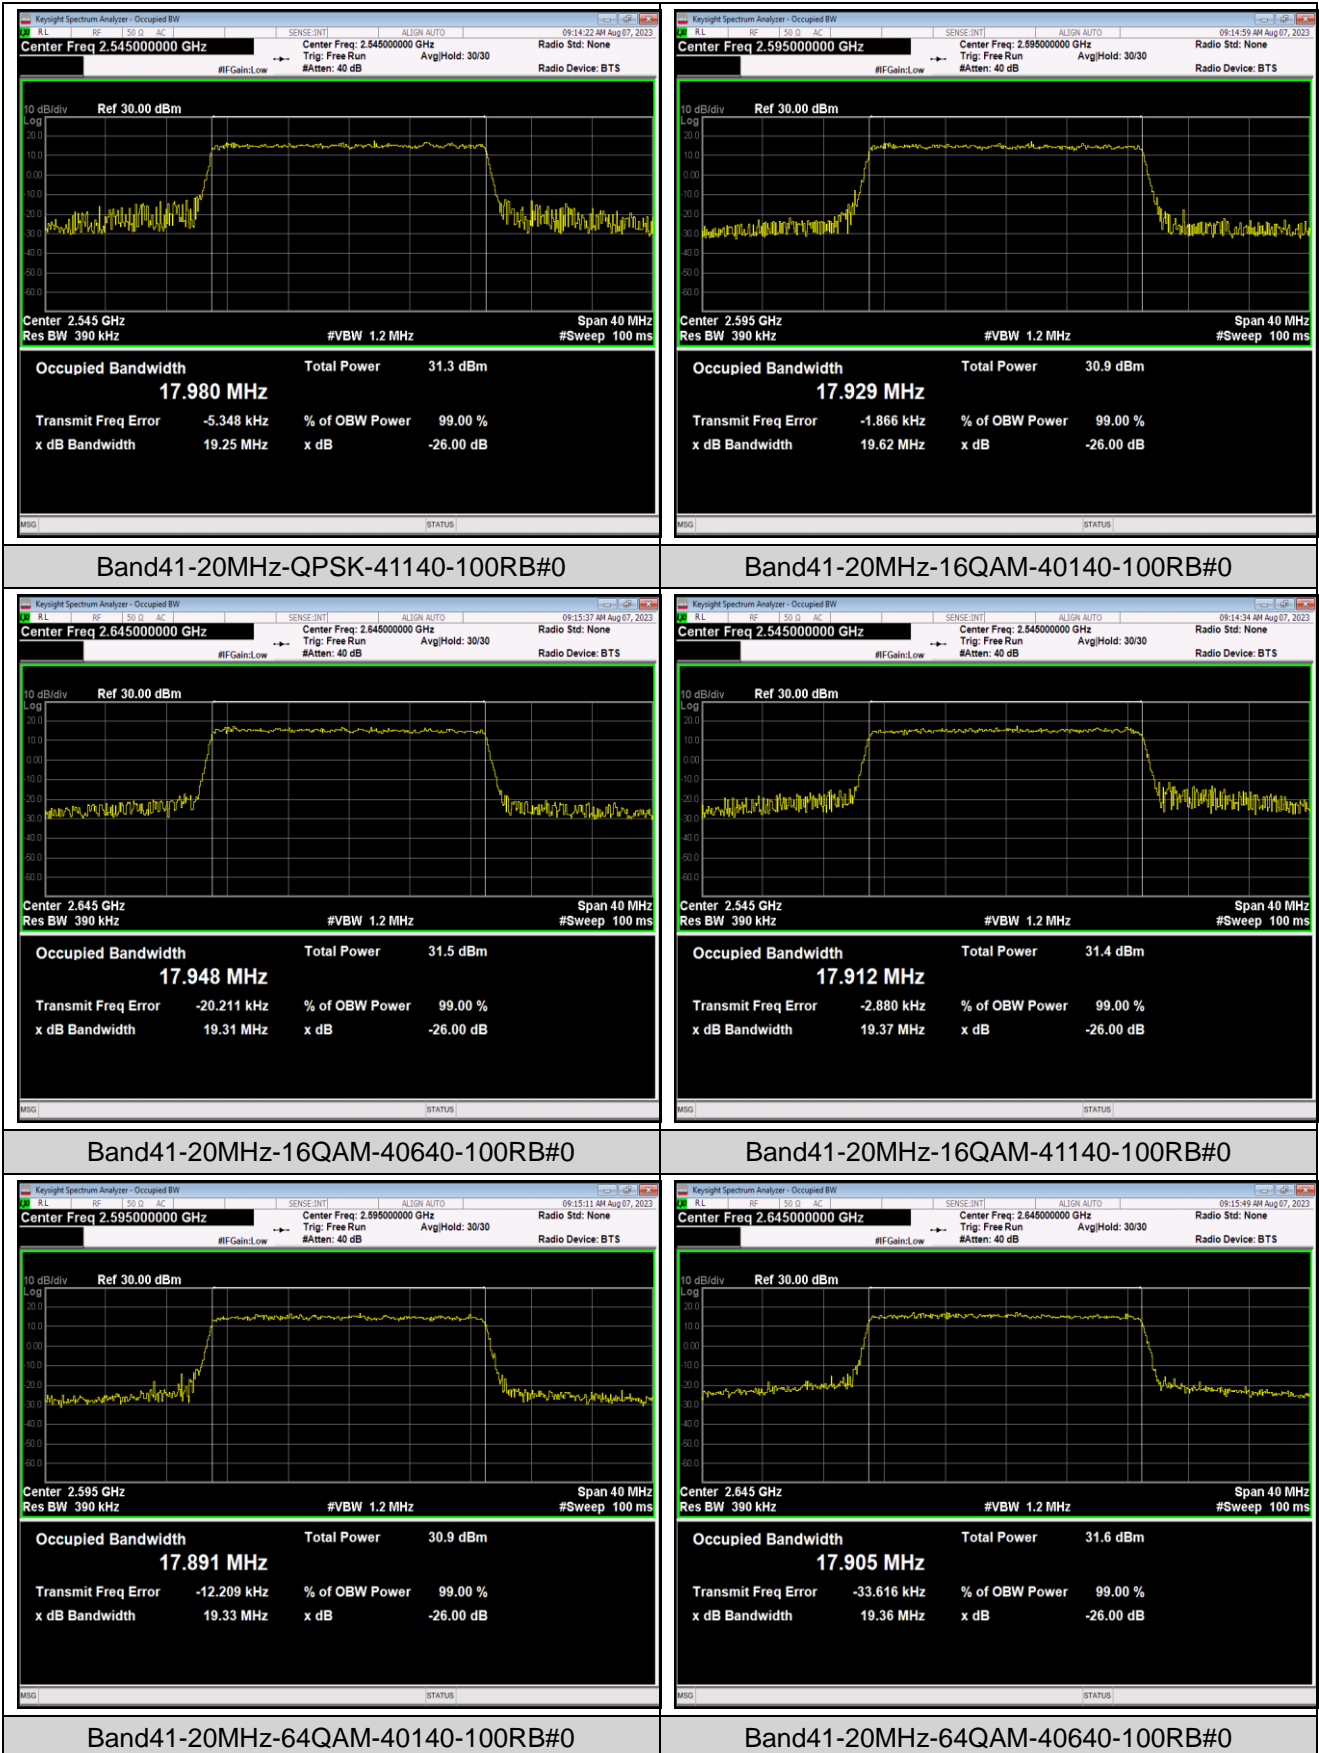

Band41-20MHz-QPSK-40140-100RB#0

Band41-20MHz-QPSK-40640-100RB#0