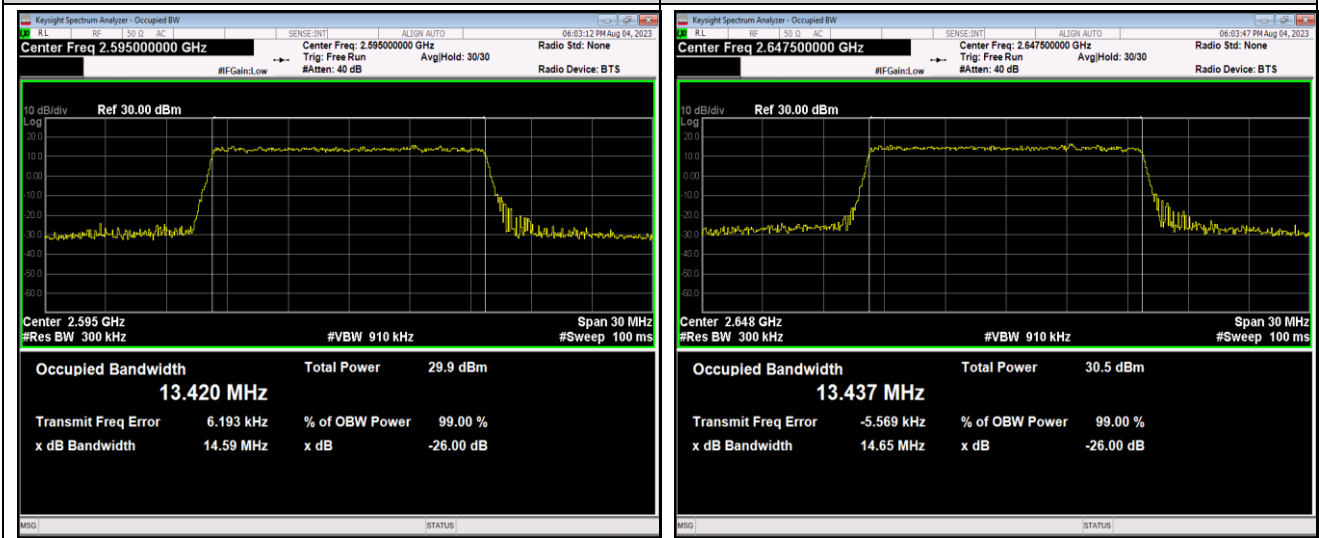

Band41-15MHz-16QAM-40115-75RB#0

Band41-15MHz-16QAM-40640-75RB#0

Band41-15MHz-16QAM-41165-75RB#0

Band41-15MHz-64QAM-40115-75RB#0

Band41-15MHz-64QAM-40640-75RB#0

Band41-15MHz-16QAM-41165-75RB#0

Band41-20MHz-QPSK-40140-100RB#0