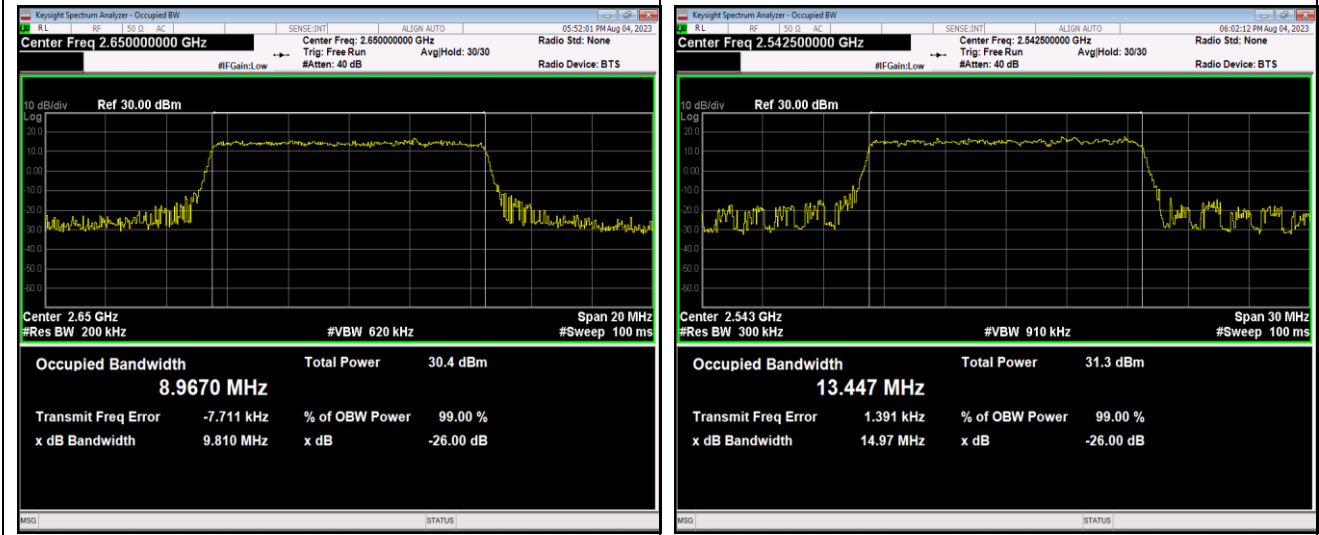

Band41-10MHz-16QAM-41190-50RB#0

Band41-10MHz-64QAM-40090-50RB#0

Band41-10MHz-64QAM-40640-50RB#0

Band41-10MHz-64QAM-41190-50RB#0

Band41-15MHz-QPSK-40115-75RB#0

Band41-15MHz-QPSK-40640-75RB#0

Band41-15MHz-QPSK-41165-75RB#0