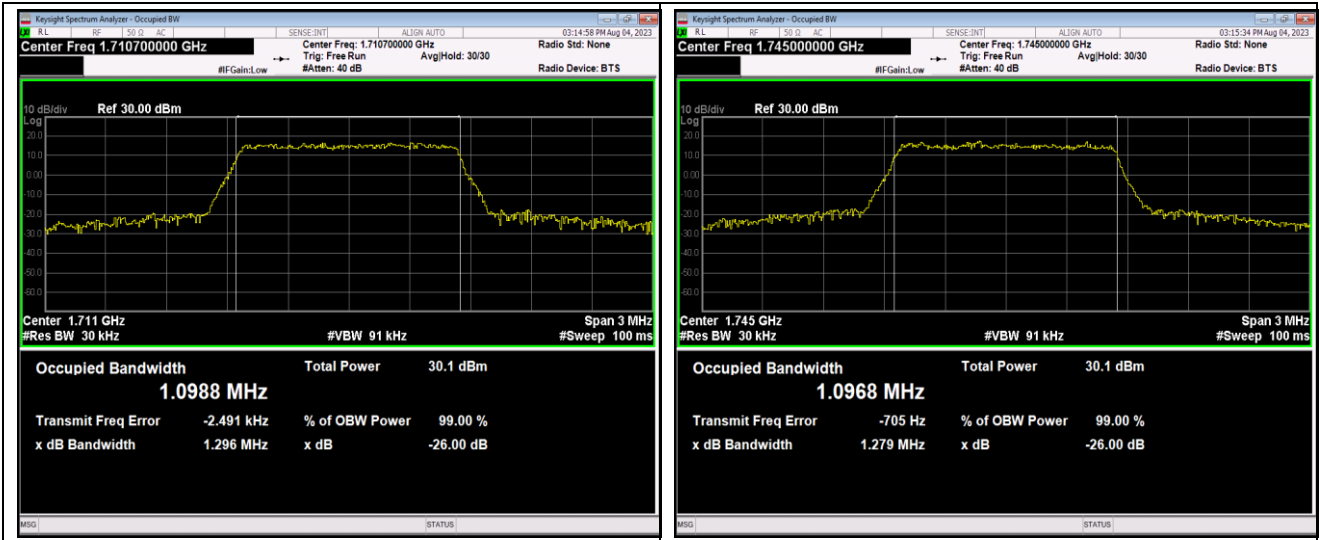

Band66-1.4MHz-16QAM-132665-6RB#0

Band66-1.4MHz-64QAM-131979-6RB#0