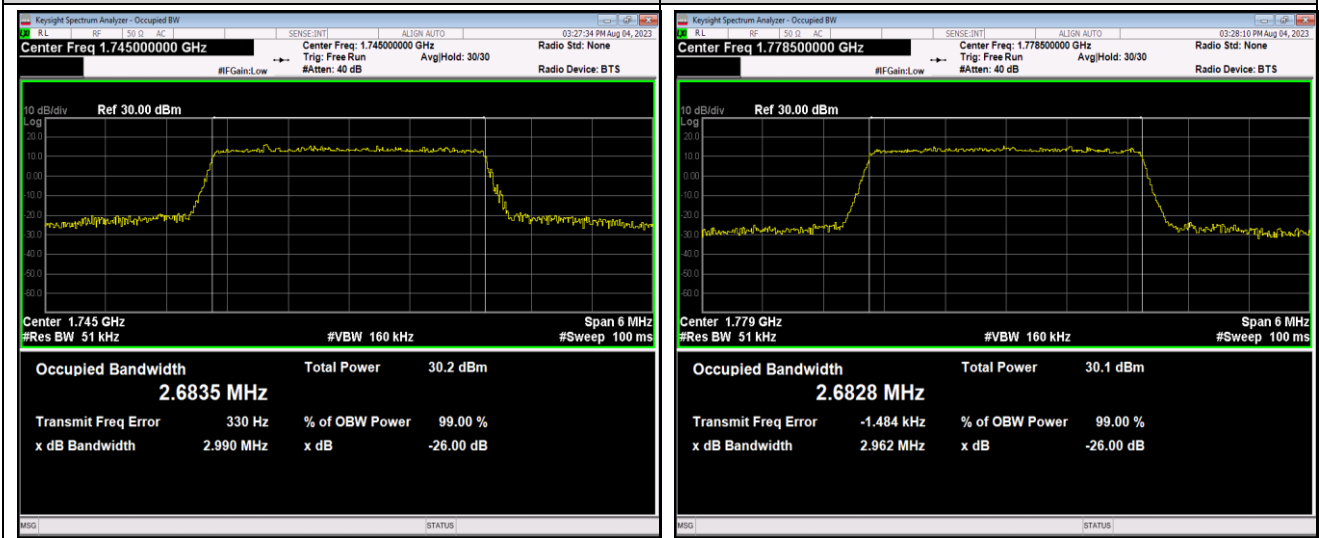

Band66-3MHz-16QAM-132322-15RB#0

Band66-3MHz-16QAM-132657-15RB#0

Band66-3MHz-64QAM-131987-15RB#0

Band66-3MHz-64QAM-132322-15RB#0