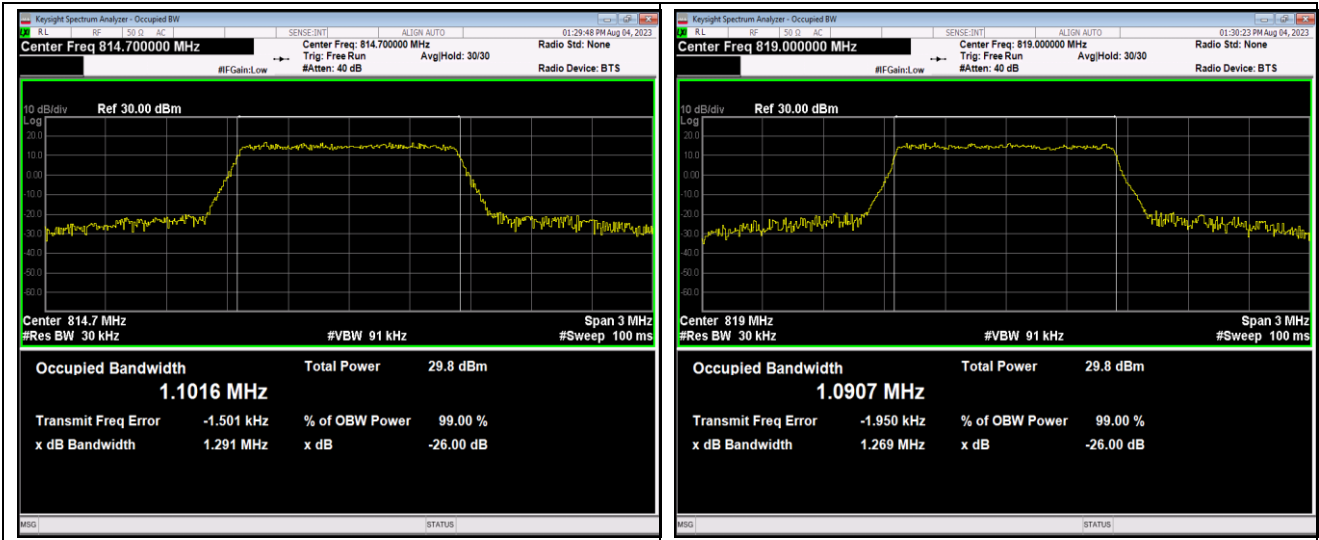

Band26-1.4MHz-16QAM-26697-6RB#0

Band26-1.4MHz-16QAM-26740-6RB#0

Band26-1.4MHz-16QAM-26783-6RB#0

Band26-1.4MHz-16QAM-26797-6RB#0