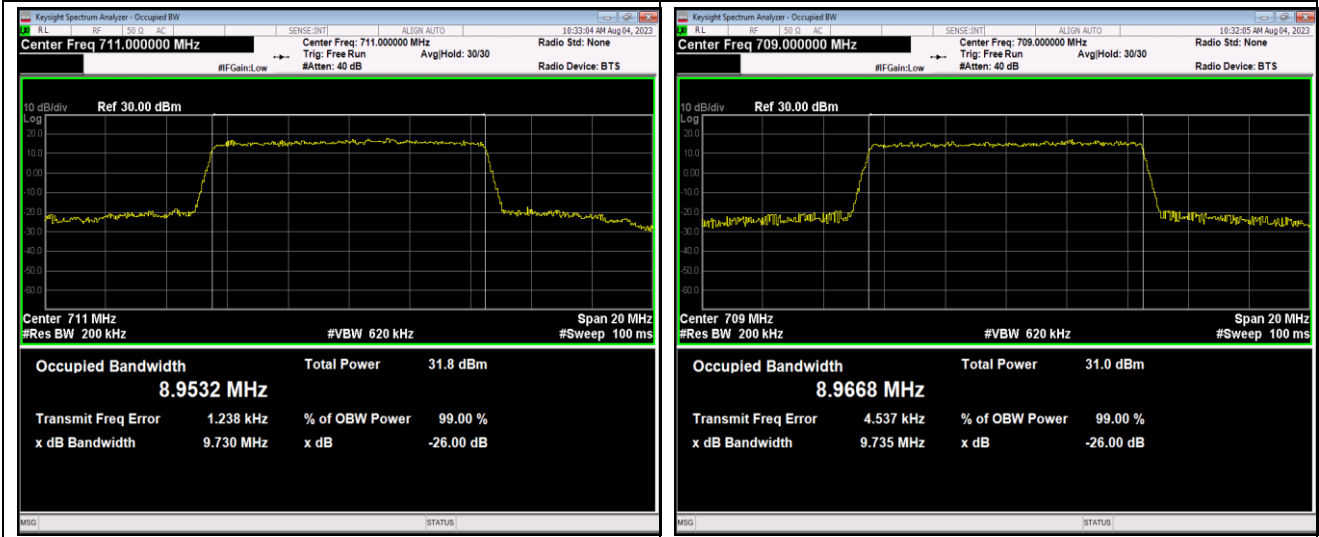

Band17-10MHz-QPSK-23800-50RB#0

Band17-10MHz-16QAM-23780-50RB#0

Band17-10MHz-16QAM-23790-50RB#0

Band17-10MHz-16QAM-23800-50RB#0

Band17-10MHz-64QAM-23780-50RB#0

Band17-10MHz-64QAM-23790-50RB#0

Band17-10MHz-64QAM-23800-50RB#0