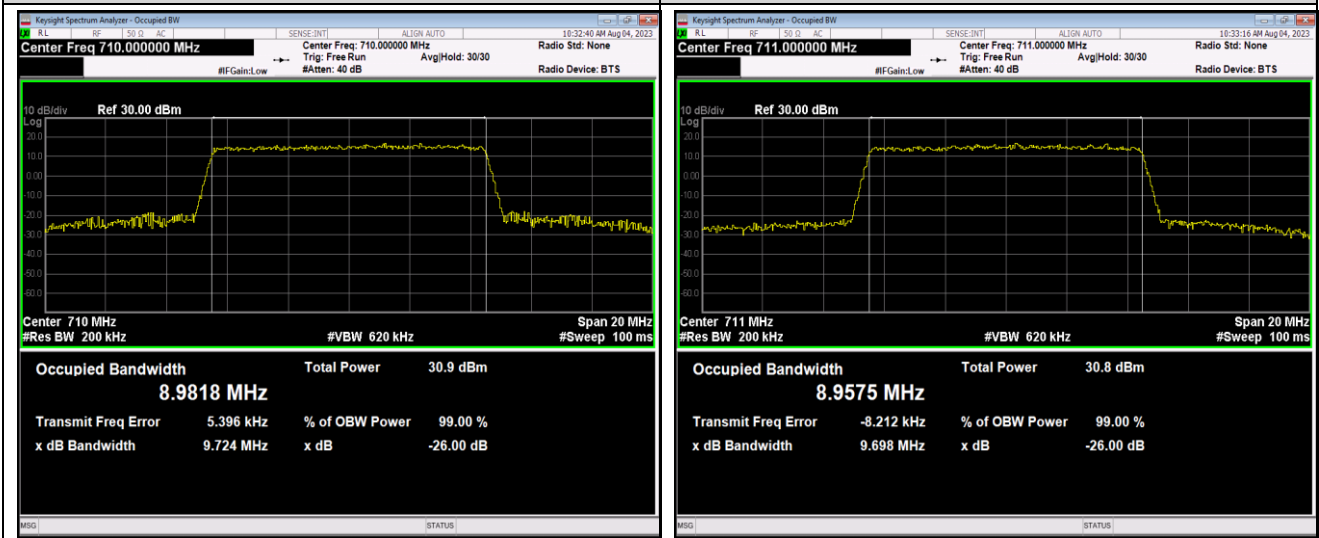

Band17-10MHz-QPSK-23800-50RB#0

Band17-10MHz-16QAM-23780-50RB#0

Band17-10MHz-16QAM-23790-50RB#0

Band17-10MHz-16QAM-23800-50RB#0

Band17-10MHz-64QAM-23780-50RB#0

Band17-10MHz-64QAM-23790-50RB#0

Band17-10MHz-64QAM-23800-50RB#0