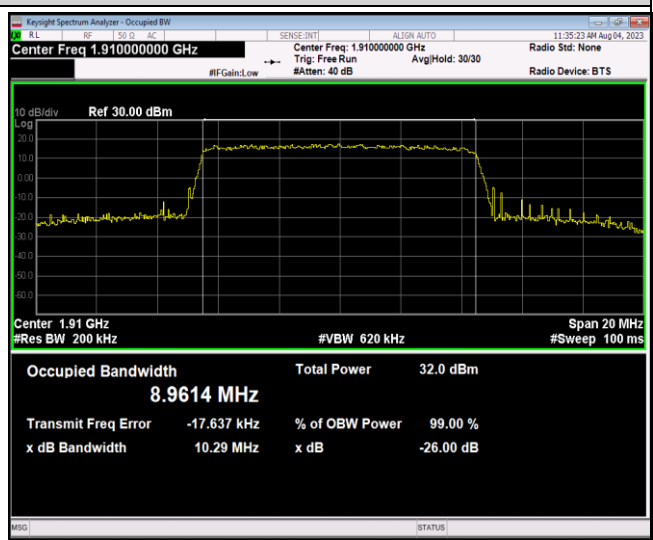

Band25-10MHz-QPSK-26640-50RB#0

Band25-10MHz-16QAM-26365-50RB#0