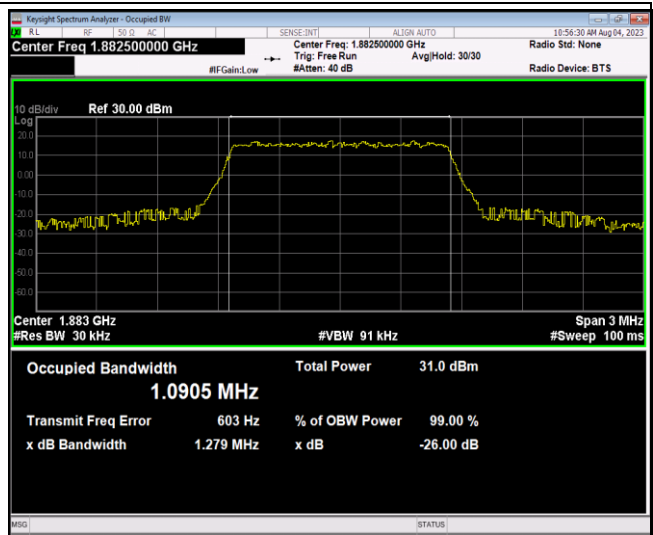

Band25-1.4MHz-QPSK-26365-6RB#0

Band25-1.4MHz-16QAM-26047-6RB#0