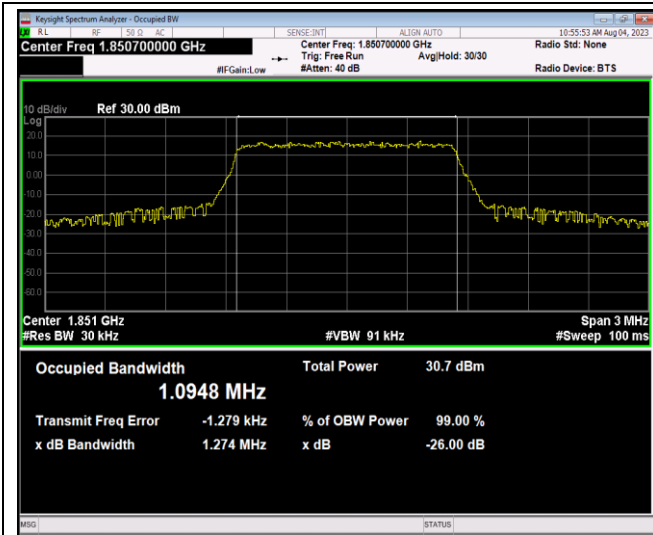

Band25-1.4MHz-QPSK-26047-6RB#0

Band25-1.4MHz-QPSK-26683-6RB#0