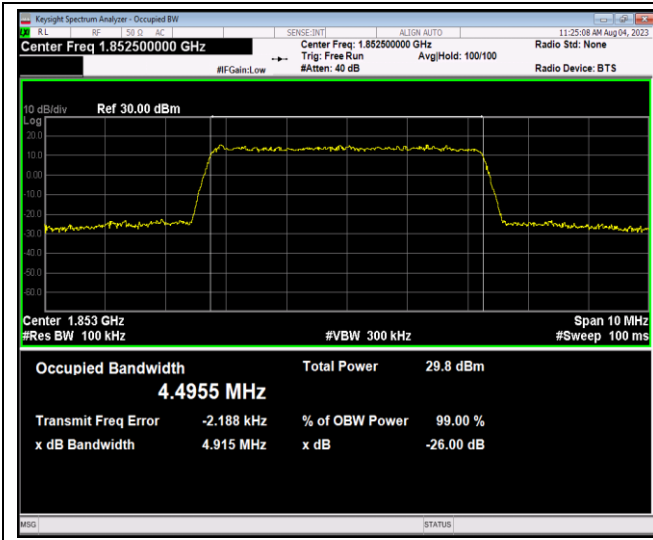

Band25-5MHz-16QAM-26065-25RB#0

Band25-5MHz-16QAM-26365-25RB#0

Band25-5MHz-16QAM-26665-25RB#0

Band25-5MHz-64QAM-26065-25RB#0

Band25-5MHz-64QAM-26365-25RB#0

Band25-5MHz-64QAM-26665-25RB#0

Band25-10MHz-QPSK-26090-50RB#0