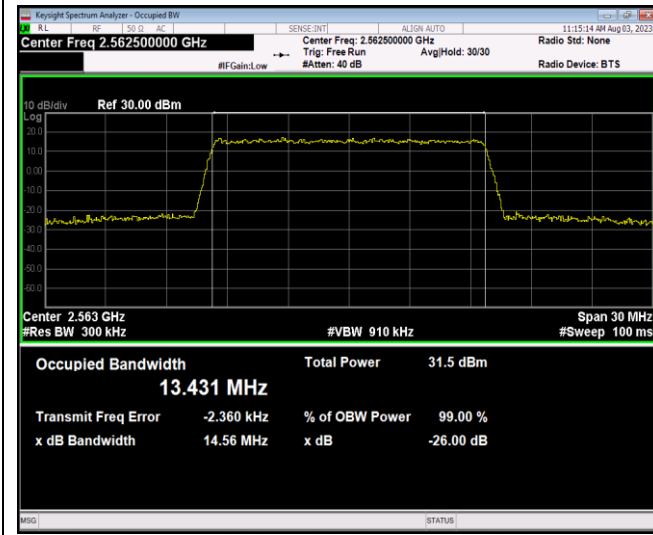

Band7-10MHz-64QAM-20800-50RB#0

Band7-10MHz-64QAM-21100-50RB#0

Band7-10MHz-64QAM-21400-50RB#0

Band7-15MHz-QPSK-20825-75RB#0

Band7-15MHz-QPSK-21100-75RB#0

Band7-15MHz-QPSK-21375-75RB#0

Band7-15MHz-16QAM-20825-75RB#0