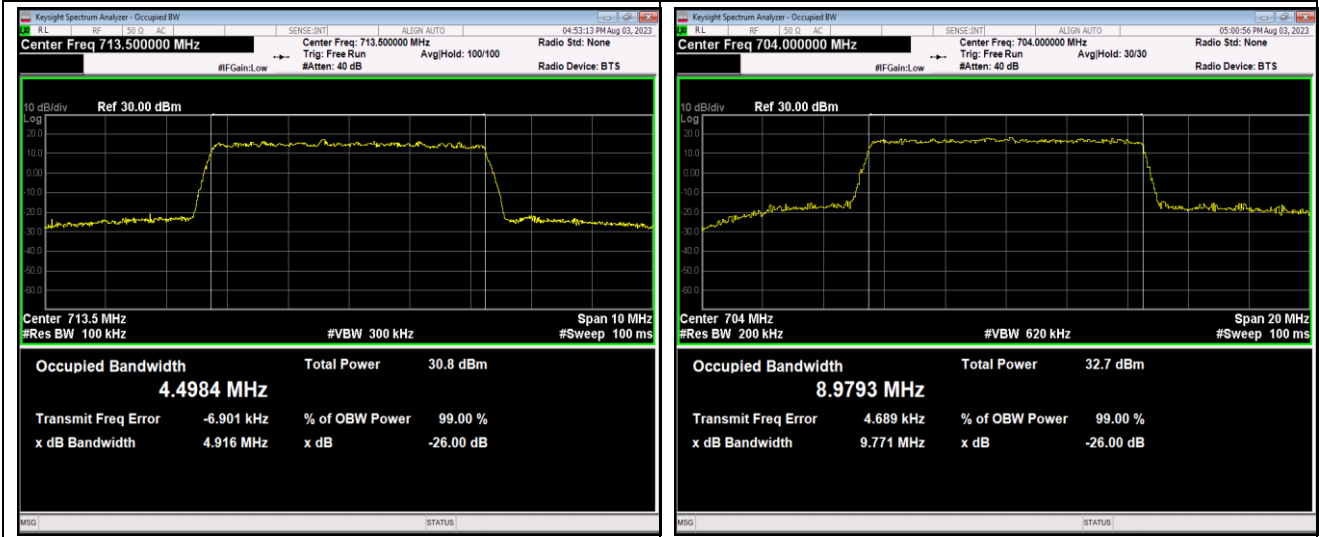

Band12-5MHz-16QAM-23035-25RB#0

Band12-5MHz-16QAM-23095-25RB#0

Band12-5MHz-16QAM-23155-25RB#0

Band12-5MHz-64QAM-23035-25RB#0

Band12-5MHz-64QAM-23095-25RB#0

Band12-5MHz-64QAM-23155-25RB#0

Band12-10MHz-QPSK-23060-50RB#0