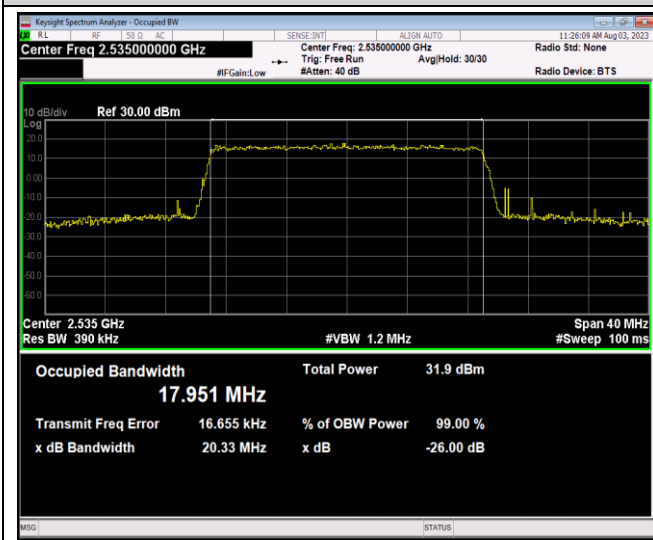

Band7-20MHz-QPSK-21350-100RB#0

Band7-20MHz-16QAM-20850-100RB#0

Band7-20MHz-16QAM-21100-100RB#0

Band7-20MHz-16QAM-21350-100RB#0

Band7-20MHz-64QAM-20850-100RB#0

Band7-20MHz-64QAM-21100-100RB#0

Band7-20MHz-64QAM-21350-100RB#0