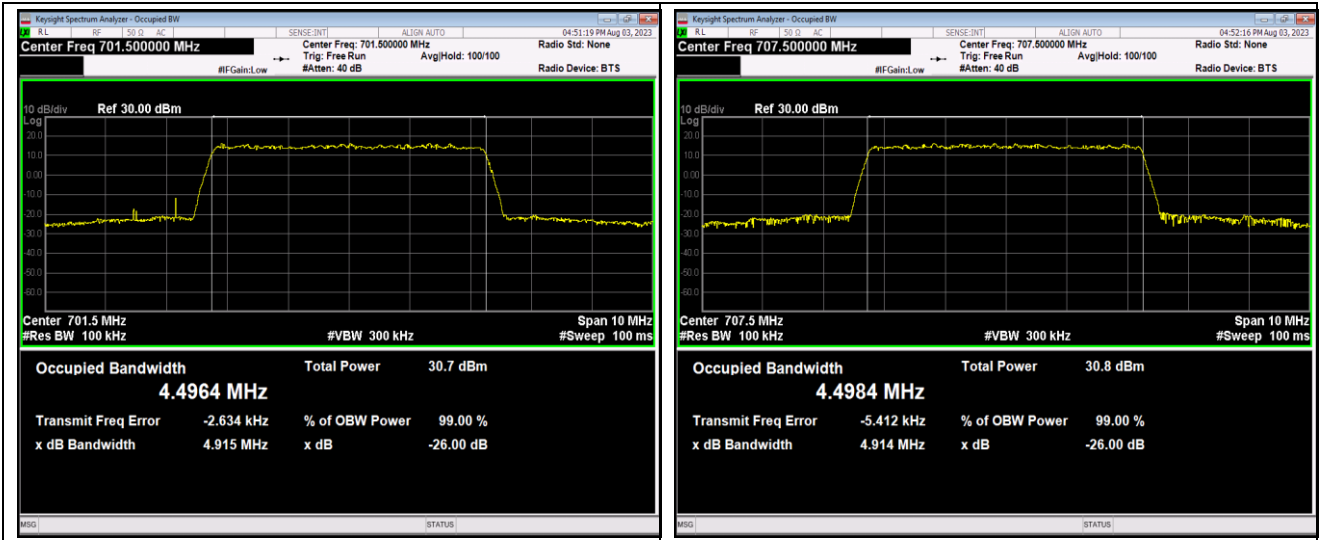

Band12-5MHz-16QAM-23035-25RB#0

Band12-5MHz-16QAM-23095-25RB#0

Band12-5MHz-16QAM-23155-25RB#0

Band12-5MHz-64QAM-23035-25RB#0

Band12-5MHz-64QAM-23095-25RB#0

Band12-5MHz-64QAM-23155-25RB#0

Band12-10MHz-QPSK-23060-50RB#0