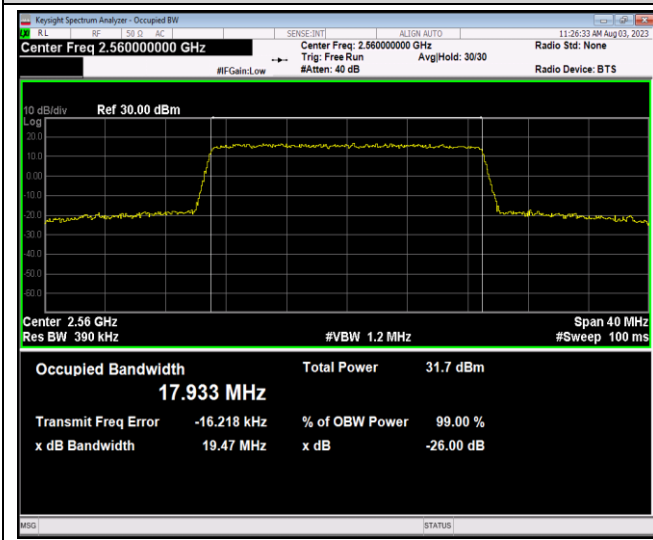

Band7-20MHz-QPSK-21350-100RB#0

Band7-20MHz-16QAM-20850-100RB#0

Band7-20MHz-16QAM-21100-100RB#0

Band7-20MHz-16QAM-21350-100RB#0

Band7-20MHz-64QAM-20850-100RB#0

Band7-20MHz-64QAM-21100-100RB#0

Band7-20MHz-64QAM-21350-100RB#0