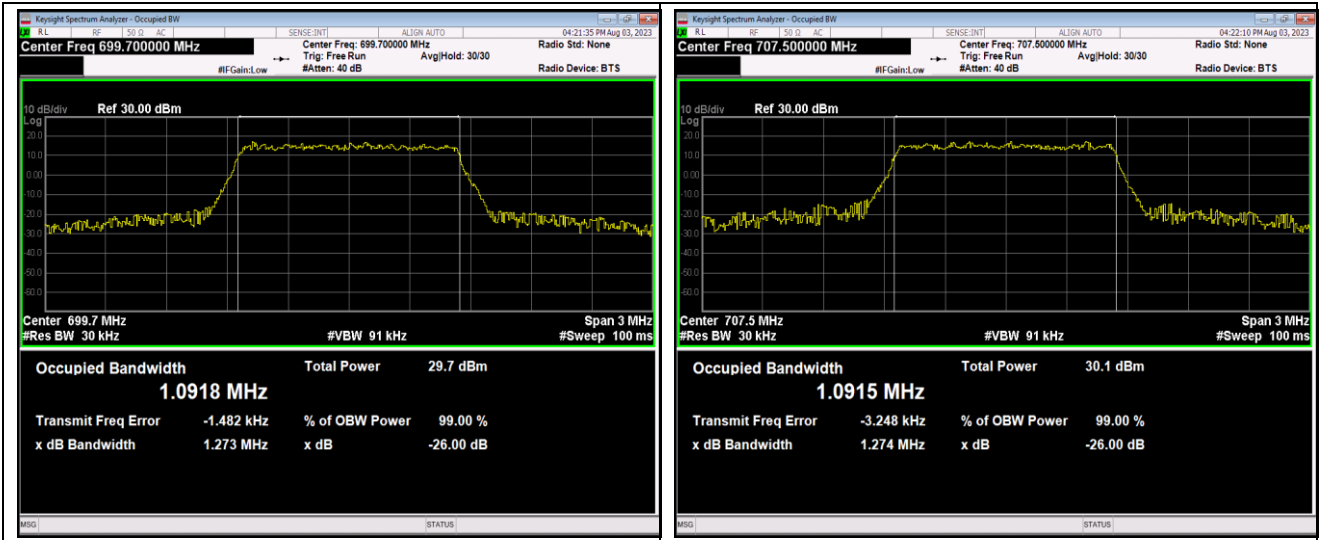

Band12-1.4MHz-64QAM-23017-6RB#0

Band12-1.4MHz-64QAM-23095-6RB#0

Band12-1.4MHz-64QAM-23173-6RB#0

Band12-3MHz-QPSK-23025-15RB#0