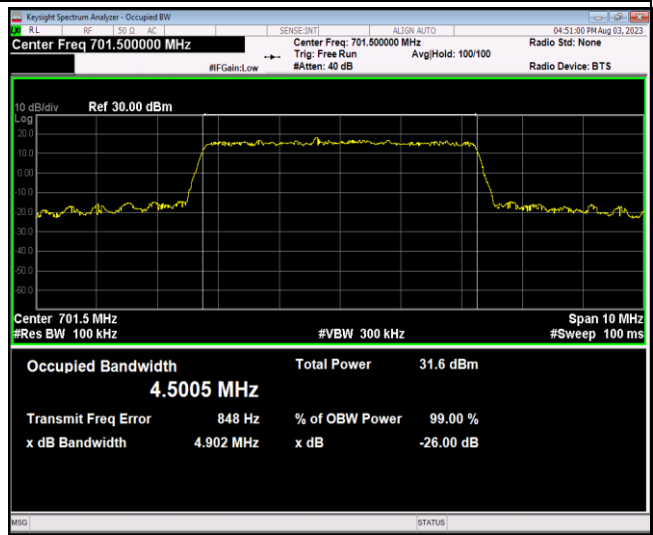

Band12-5MHz-16QAM-23035-25RB#0

Band12-5MHz-16QAM-23155-25RB#0