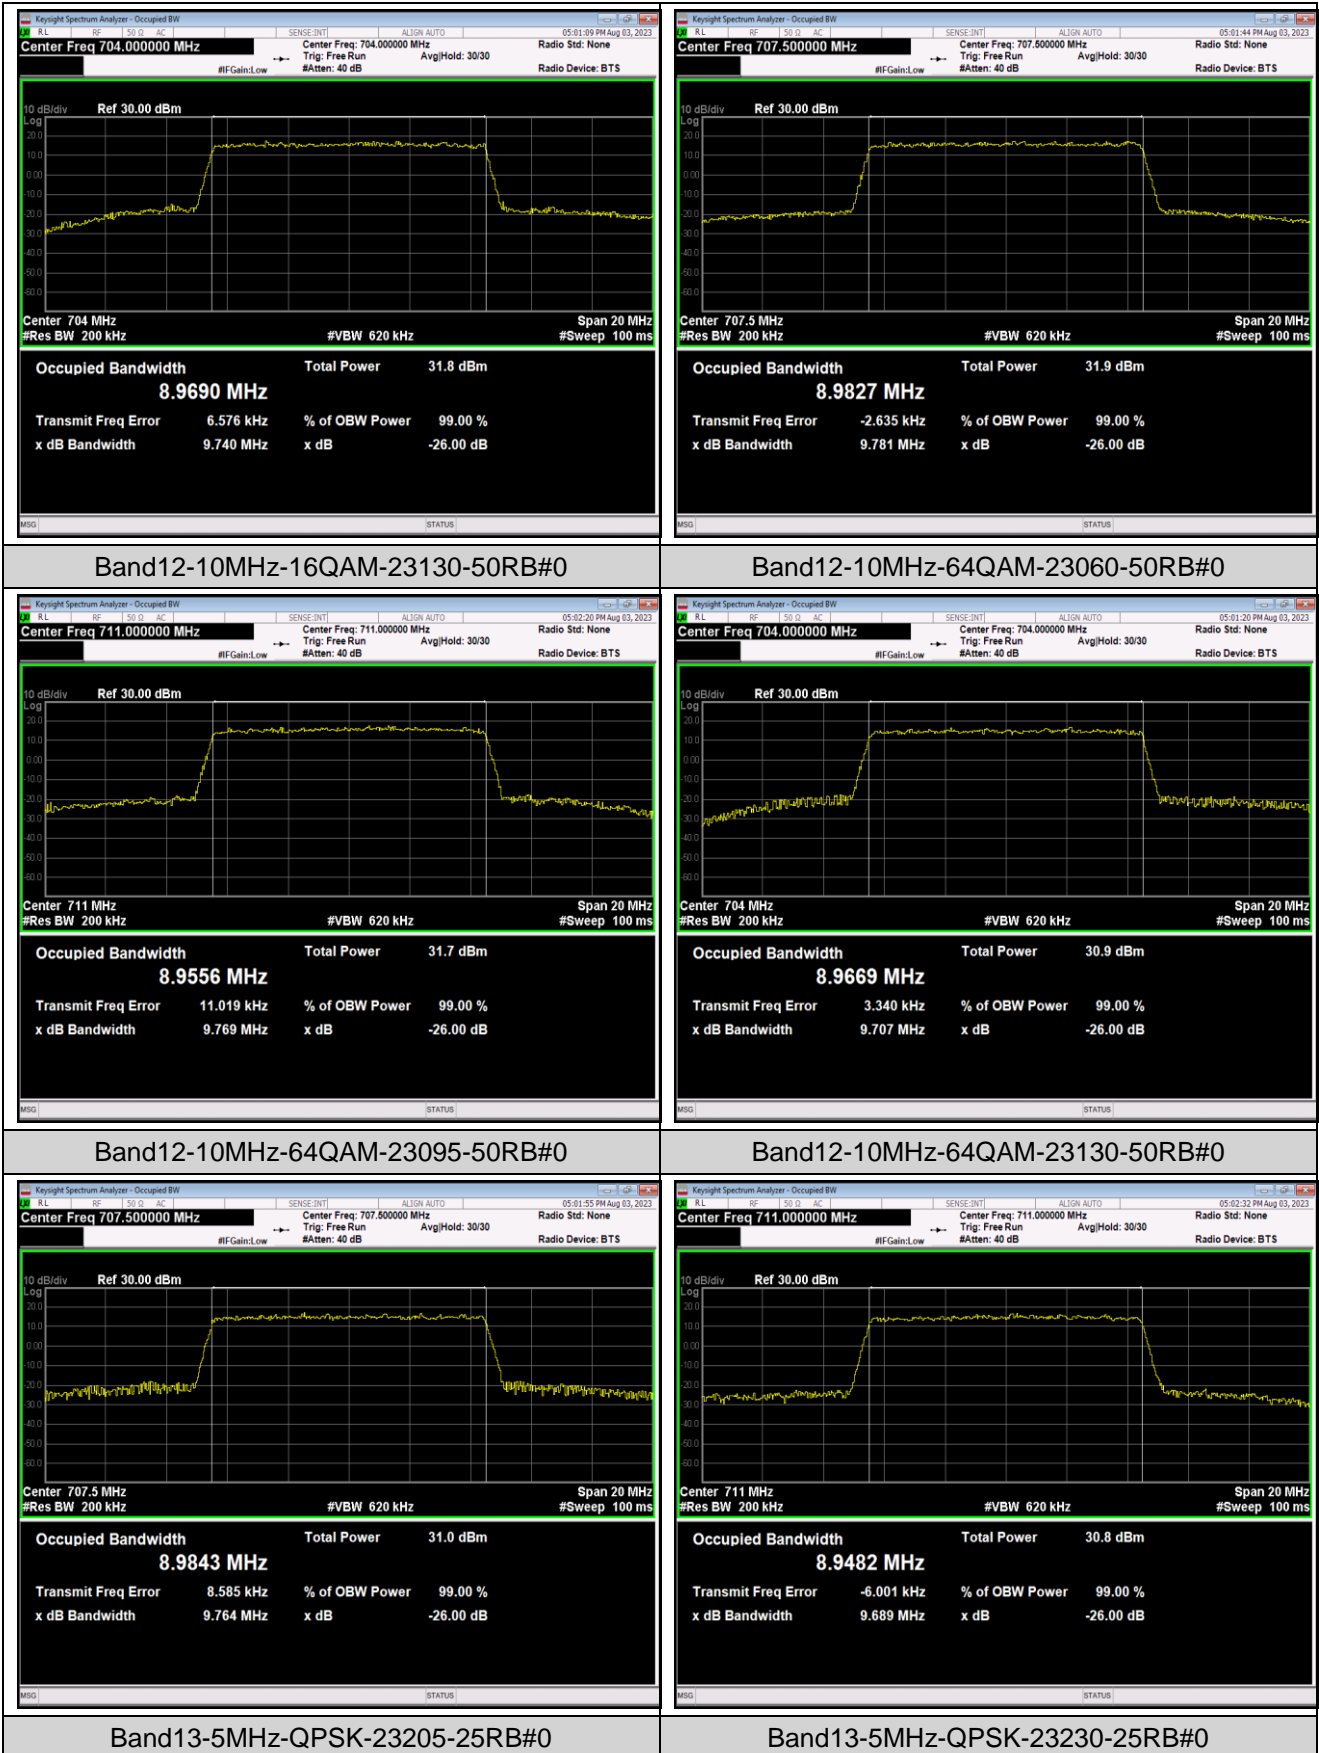

Band12-10MHz-16QAM-23060-50RB#0

Band12-10MHz-16QAM-23095-50RB#0