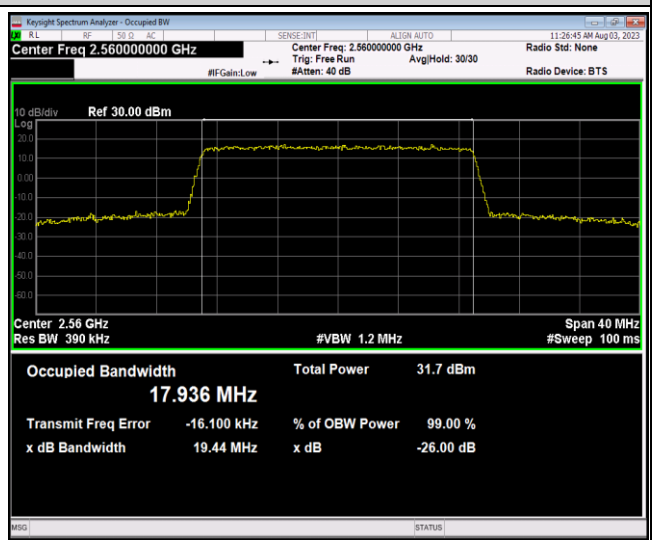

Band7-20MHz-64QAM-21350-100RB#0

Band12-1.4MHz-QPSK-23095-6RB#0