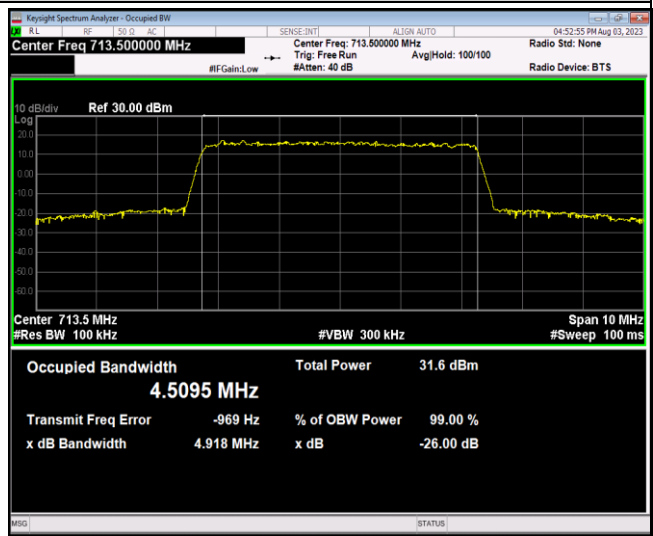

Band12-5MHz-16QAM-23035-25RB#0

Band12-5MHz-16QAM-23095-25RB#0

Band12-5MHz-16QAM-23155-25RB#0

Band12-5MHz-64QAM-23035-25RB#0

Band12-5MHz-64QAM-23095-25RB#0

Band12-5MHz-64QAM-23155-25RB#0

Band12-10MHz-QPSK-23060-50RB#0