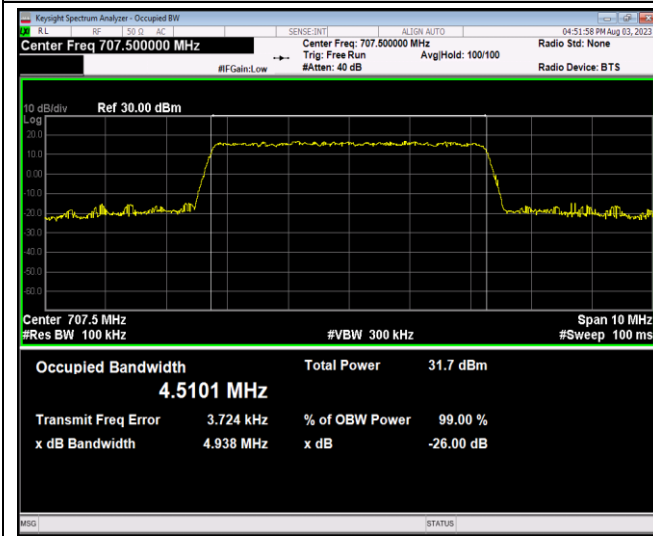

Band12-5MHz-16QAM-23095-25RB#0

Band12-5MHz-64QAM-23035-25RB#0