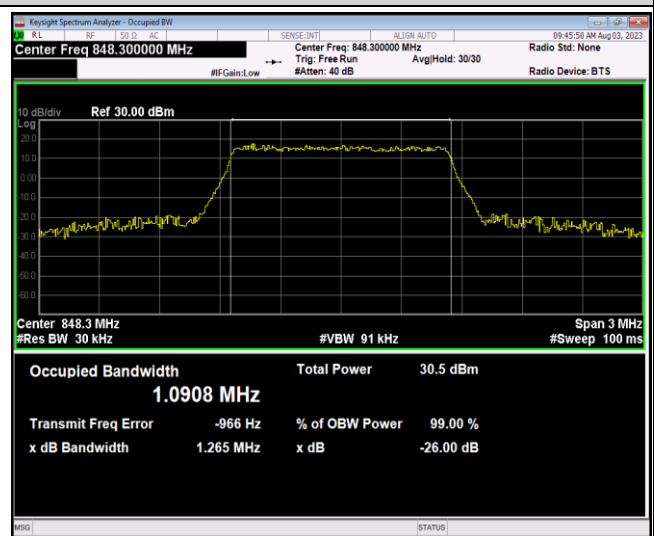

Band5-1.4MHz-QPSK-20407-6RB#0

Band5-1.4MHz-QPSK-20525-6RB#0

Band5-1.4MHz-QPSK-20643-6RB#0

Band5-1.4MHz-16QAM-20407-6RB#0

Band5-1.4MHz-16QAM-20525-6RB#0

Band5-1.4MHz-16QAM-20643-6RB#0

Band5-1.4MHz-64QAM-20407-6RB#0