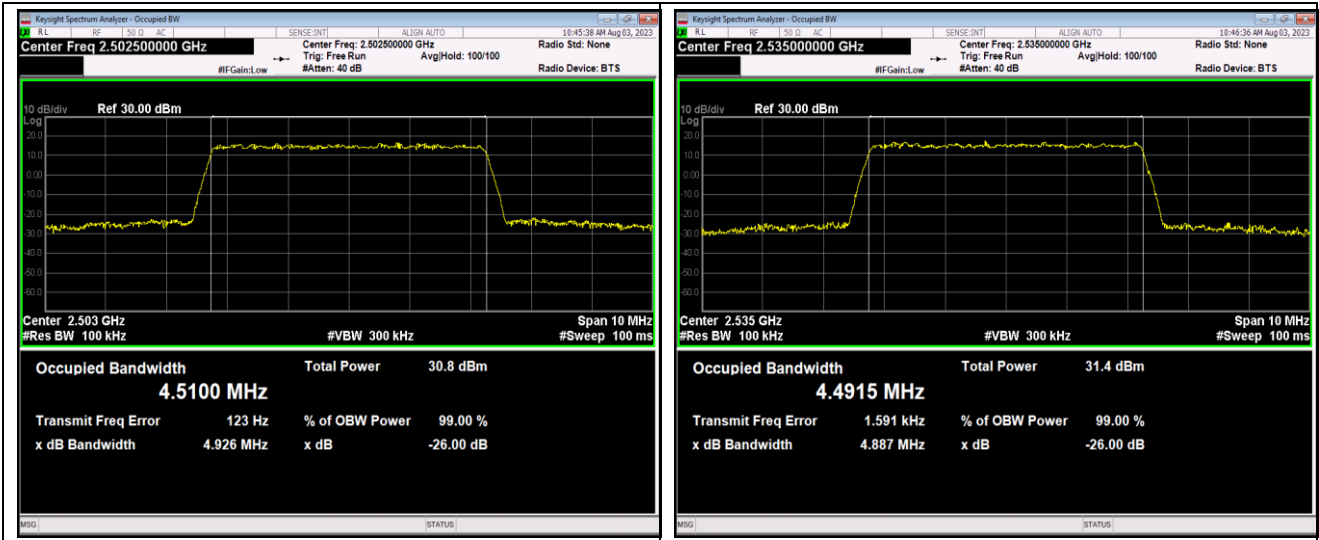

Band7-5MHz-QPSK-20775-25RB#0

Band7-5MHz-QPSK-21100-25RB#0

Band7-5MHz-QPSK-21425-25RB#0

Band7-5MHz-16QAM-20775-25RB#0