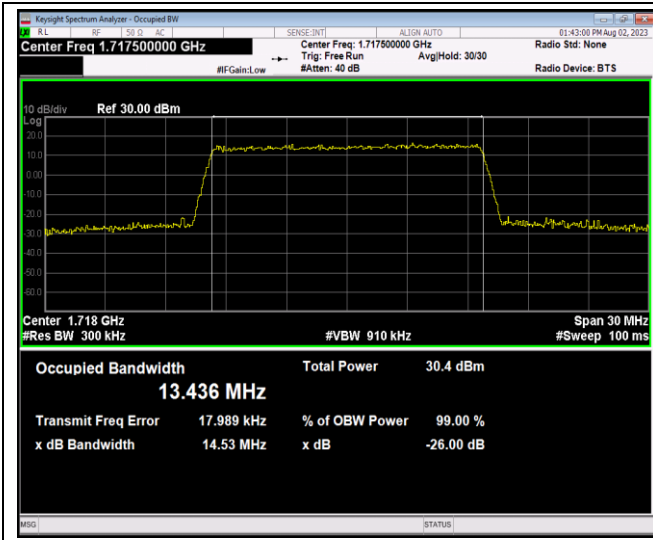

Band4-15MHz-16QAM-20175-75RB#0

Band4-15MHz-16QAM-20325-75RB#0

Band4-15MHz-64QAM-20025-75RB#0

Band4-15MHz-64QAM-20175-75RB#0

Band4-15MHz-64QAM-20325-75RB#0

Band4-20MHz-QPSK-20050-100RB#0

Band4-20MHz-QPSK-20175-100RB#0