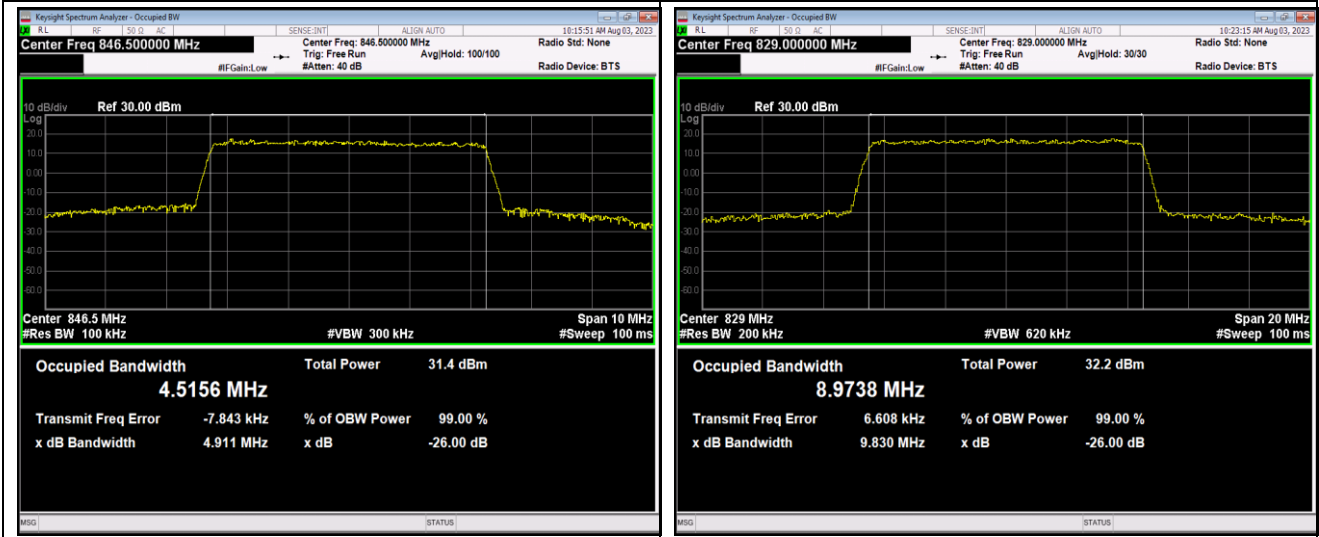

Band5-5MHz-16QAM-20425-25RB#0

Band5-5MHz-16QAM-20525-25RB#0

Band5-5MHz-16QAM-20625-25RB#0

Band5-5MHz-64QAM-20425-25RB#0

Band5-5MHz-64QAM-20525-25RB#0

Band5-5MHz-64QAM-20625-25RB#0

Band5-10MHz-QPSK-20450-50RB#0