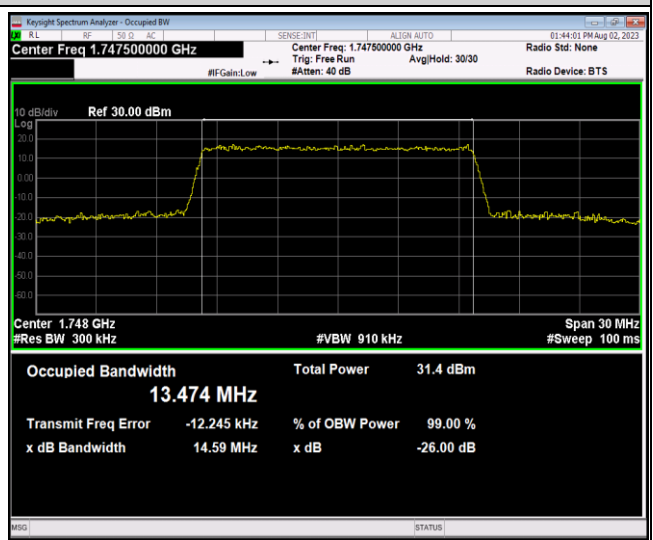

Band4-15MHz-16QAM-20325-75RB#0

Band4-15MHz-64QAM-20175-75RB#0