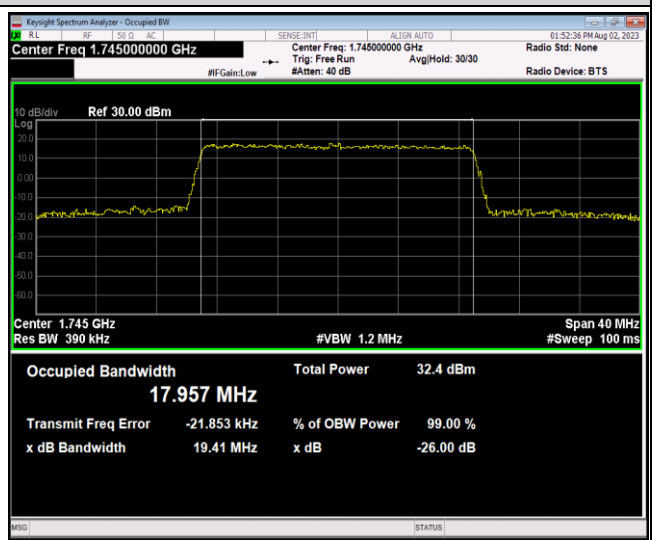

Band4-20MHz-QPSK-20300-100RB#0

Band4-20MHz-16QAM-20175-100RB#0