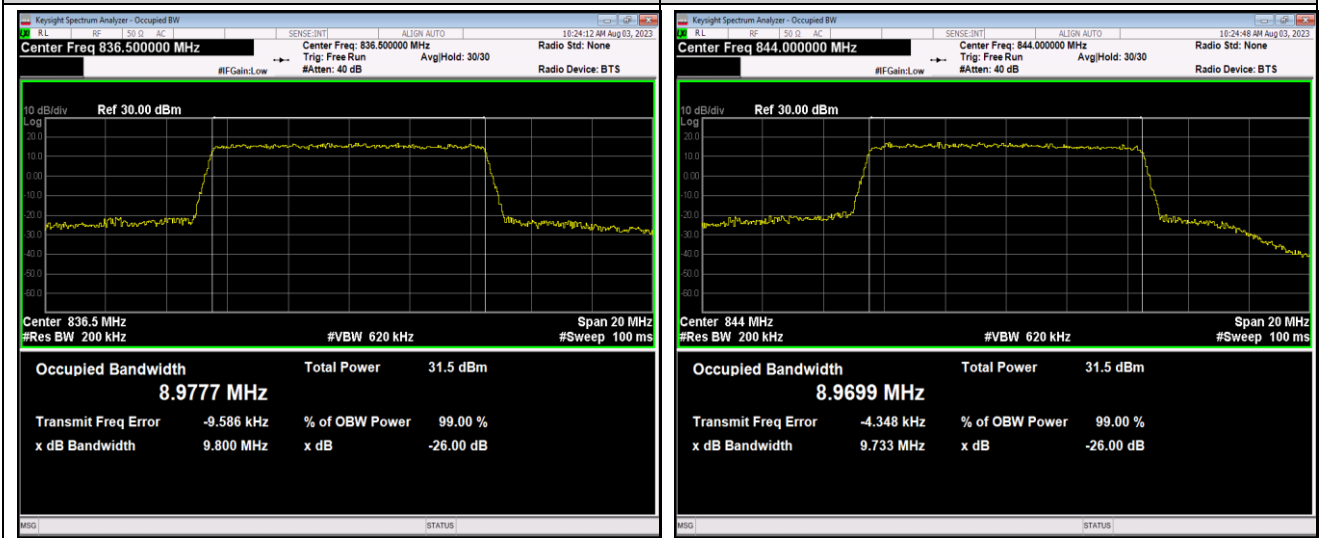

Band5-10MHz-64QAM-20525-50RB#0

Band5-10MHz-64QAM-20600-50RB#0

Band7-5MHz-QPSK-20775-25RB#0

Band7-5MHz-QPSK-21100-25RB#0