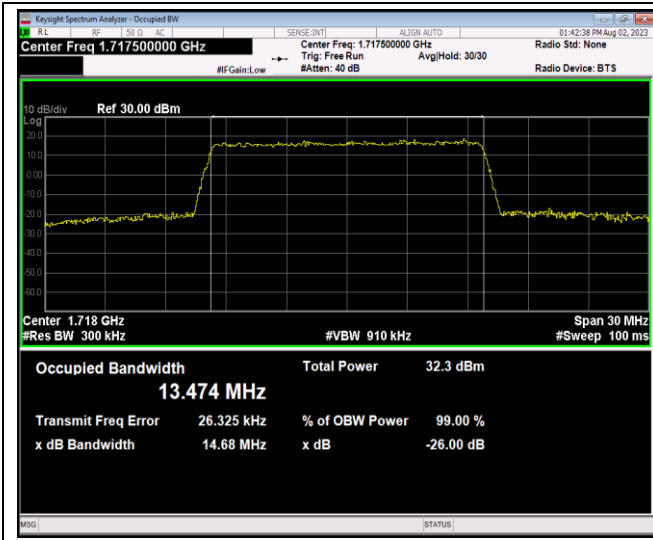

Band4-10MHz-64QAM-20000-50RB#0

Band4-10MHz-64QAM-20175-50RB#0

Band4-10MHz-64QAM-20350-50RB#0

Band4-15MHz-QPSK-20025-75RB#0

Band4-15MHz-QPSK-20175-75RB#0

Band4-15MHz-QPSK-20325-75RB#0

Band4-15MHz-16QAM-20025-75RB#0