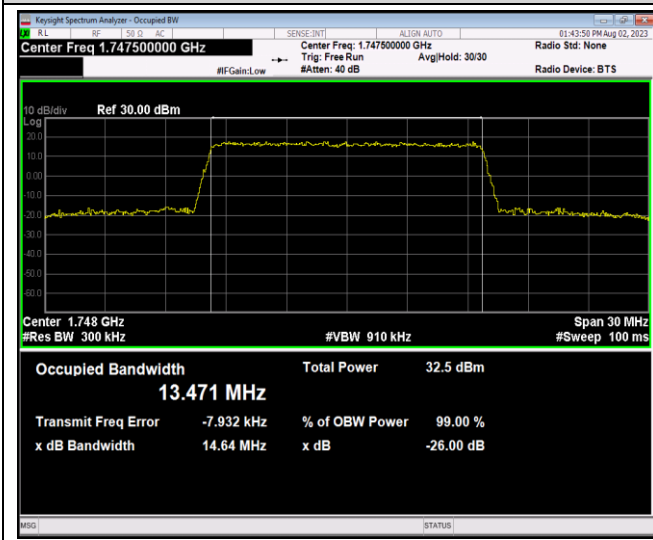

Band4-10MHz-64QAM-20000-50RB#0

Band4-10MHz-64QAM-20175-50RB#0

Band4-10MHz-64QAM-20350-50RB#0

Band4-15MHz-QPSK-20025-75RB#0

Band4-15MHz-QPSK-20175-75RB#0

Band4-15MHz-QPSK-20325-75RB#0

Band4-15MHz-16QAM-20025-75RB#0