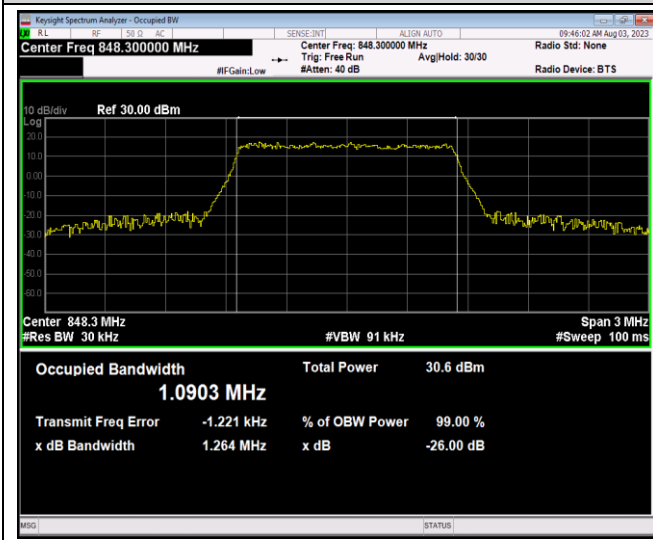

Band5-1.4MHz-64QAM-20643-6RB#0

Band5-3MHz-QPSK-20525-15RB#0