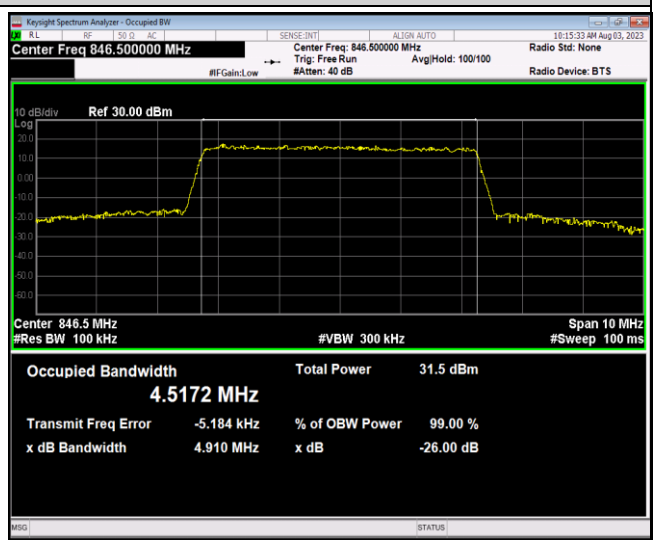

Band5-5MHz-16QAM-20425-25RB#0

Band5-5MHz-16QAM-20525-25RB#0

Band5-5MHz-16QAM-20625-25RB#0

Band5-5MHz-64QAM-20425-25RB#0

Band5-5MHz-64QAM-20525-25RB#0

Band5-5MHz-64QAM-20625-25RB#0

Band5-10MHz-QPSK-20450-50RB#0