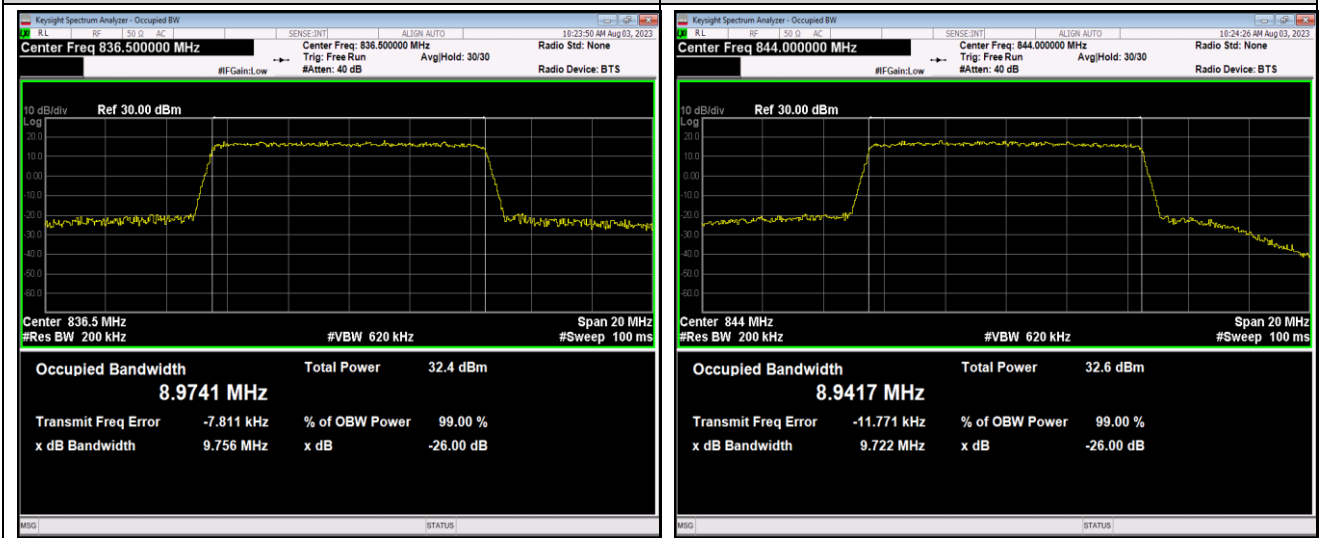

Band5-10MHz-QPSK-20525-50RB#0

Band5-10MHz-QPSK-20600-50RB#0

Band5-10MHz-16QAM-20450-50RB#0

Band5-10MHz-16QAM-20525-50RB#0