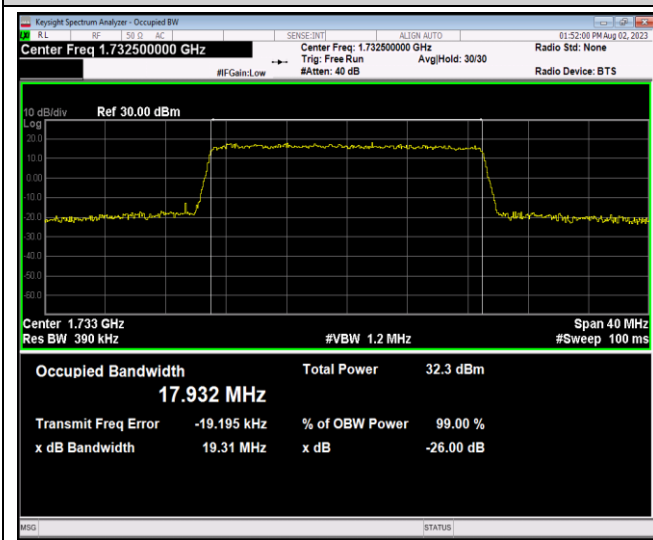

Band4-20MHz-QPSK-20175-100RB#0

Band4-20MHz-16QAM-20050-100RB#0