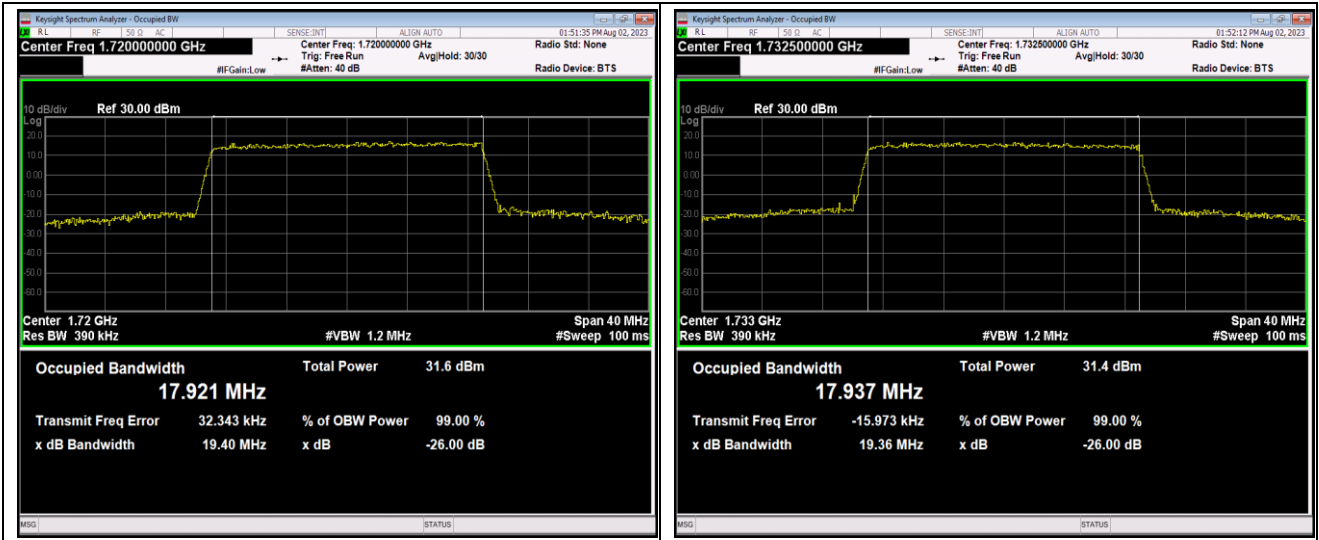

Band4-20MHz-16QAM-20050-100RB#0

Band4-20MHz-16QAM-20175-100RB#0

Band4-20MHz-16QAM-20300-100RB#0

Band4-20MHz-64QAM-20050-100RB#0