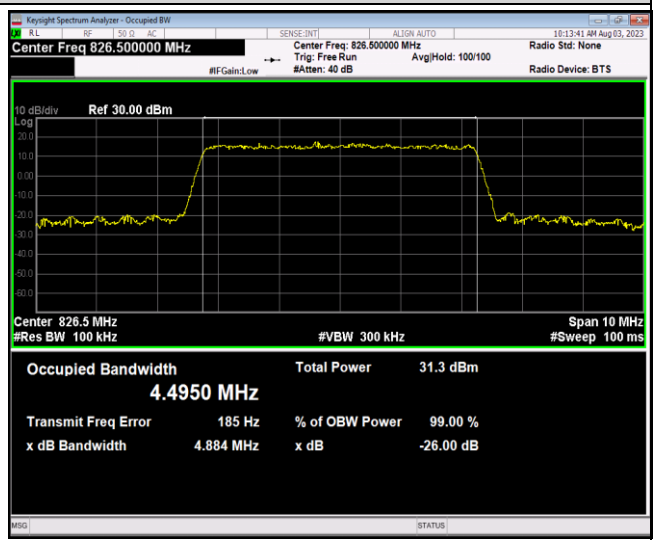

Band5-5MHz-16QAM-20425-25RB#0

Band5-5MHz-16QAM-20625-25RB#0