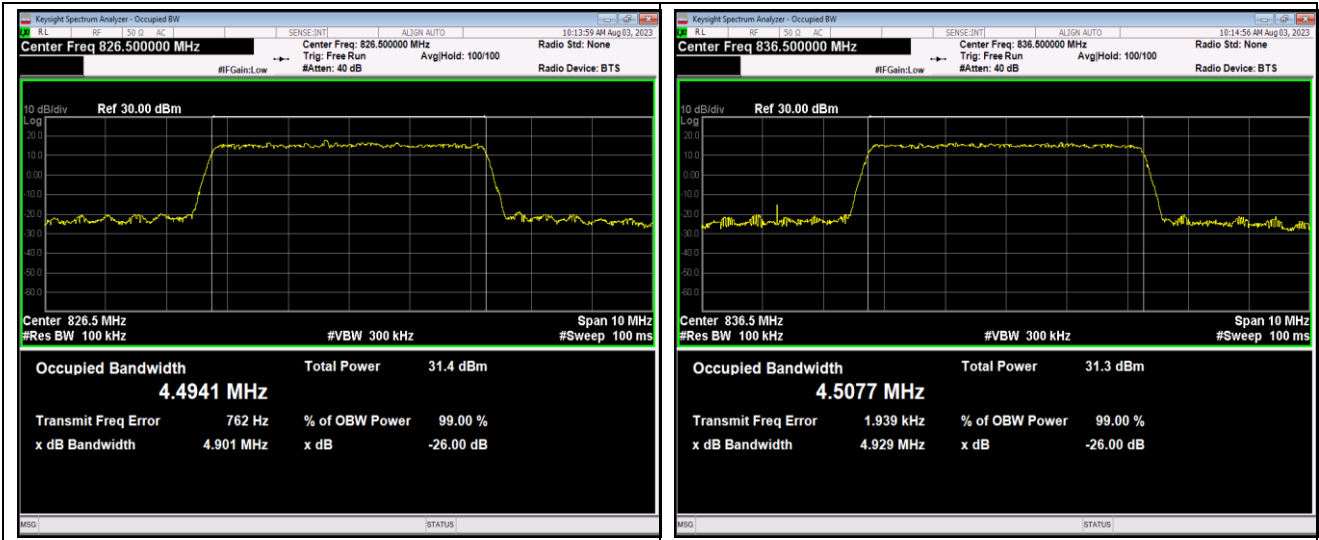

Band5-5MHz-16QAM-20425-25RB#0

Band5-5MHz-16QAM-20525-25RB#0

Band5-5MHz-16QAM-20625-25RB#0

Band5-5MHz-64QAM-20425-25RB#0

Band5-5MHz-64QAM-20525-25RB#0

Band5-5MHz-64QAM-20625-25RB#0

Band5-10MHz-QPSK-20450-50RB#0