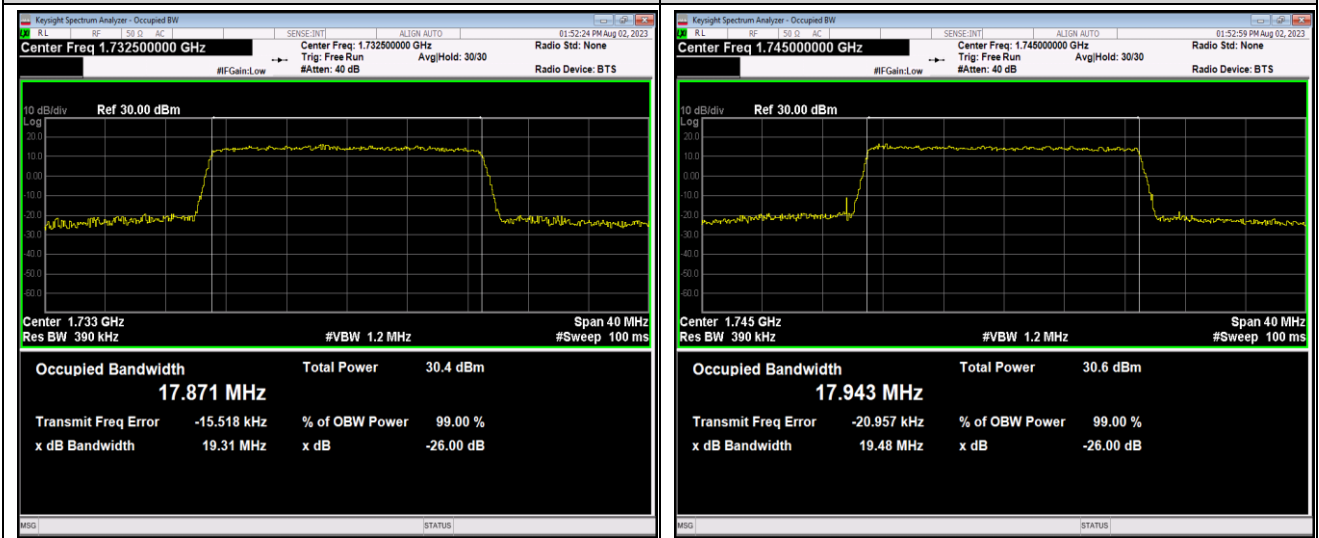

Band4-20MHz-QPSK-20300-100RB#0

Band4-20MHz-16QAM-20050-100RB#0

Band4-20MHz-16QAM-20175-100RB#0

Band4-20MHz-16QAM-20300-100RB#0

Band4-20MHz-64QAM-20050-100RB#0

Band4-20MHz-64QAM-20175-100RB#0

Band4-20MHz-64QAM-20300-100RB#0