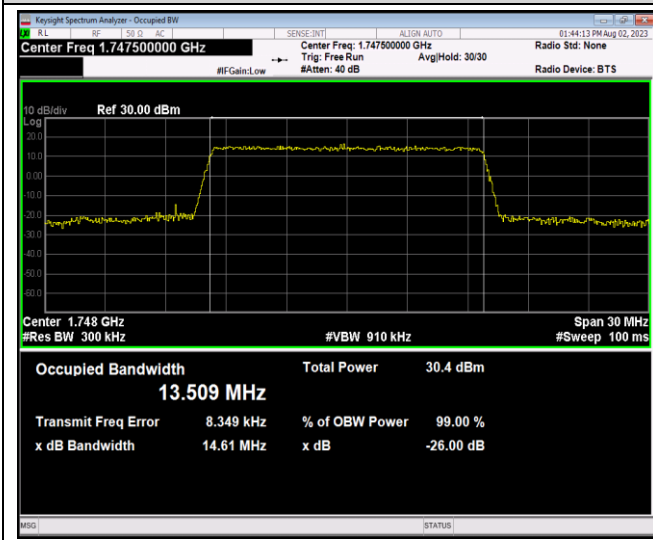

Band4-15MHz-16QAM-20175-75RB#0

Band4-15MHz-16QAM-20325-75RB#0

Band4-15MHz-64QAM-20025-75RB#0

Band4-15MHz-64QAM-20175-75RB#0

Band4-15MHz-64QAM-20325-75RB#0

Band4-20MHz-QPSK-20050-100RB#0

Band4-20MHz-QPSK-20175-100RB#0