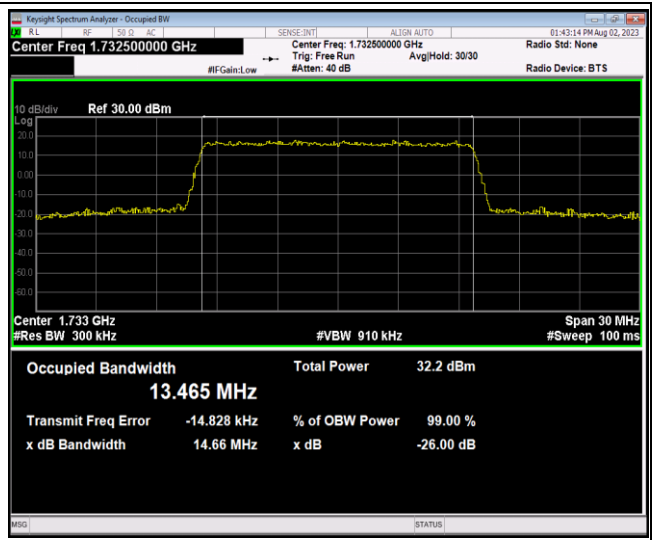

Band4-10MHz-64QAM-20000-50RB#0

Band4-10MHz-64QAM-20175-50RB#0

Band4-10MHz-64QAM-20350-50RB#0

Band4-15MHz-QPSK-20025-75RB#0

Band4-15MHz-QPSK-20175-75RB#0

Band4-15MHz-QPSK-20325-75RB#0

Band4-15MHz-16QAM-20025-75RB#0