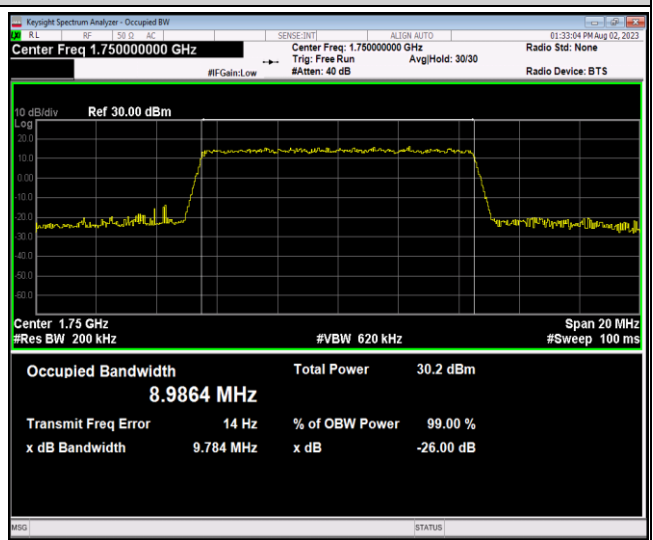

Band4-10MHz-64QAM-20000-50RB#0

Band4-10MHz-64QAM-20175-50RB#0

Band4-10MHz-64QAM-20350-50RB#0

Band4-15MHz-QPSK-20025-75RB#0

Band4-15MHz-QPSK-20175-75RB#0

Band4-15MHz-QPSK-20325-75RB#0

Band4-15MHz-16QAM-20025-75RB#0