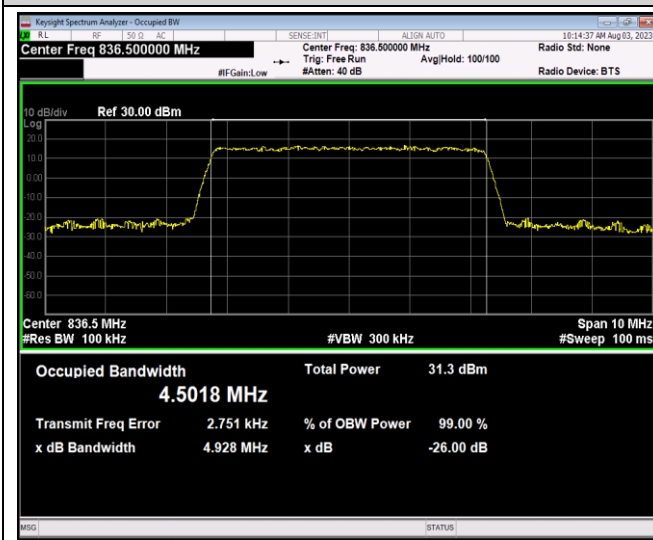

Band5-5MHz-16QAM-20525-25RB#0

Band5-5MHz-64QAM-20425-25RB#0