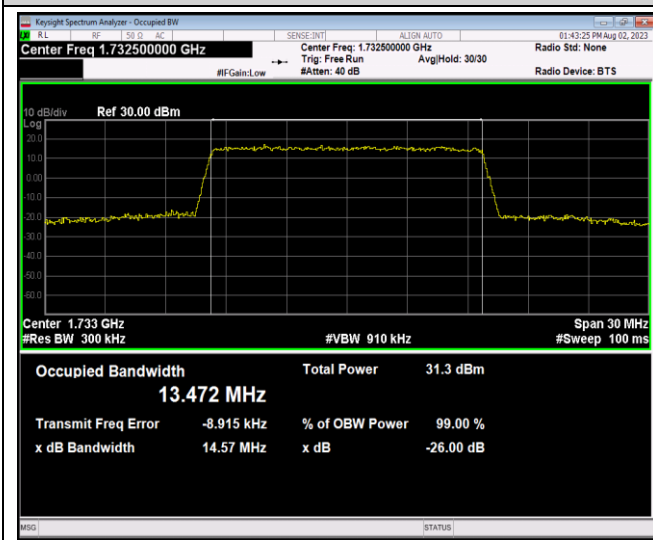

Band4-15MHz-16QAM-20175-75RB#0

Band4-15MHz-64QAM-20025-75RB#0