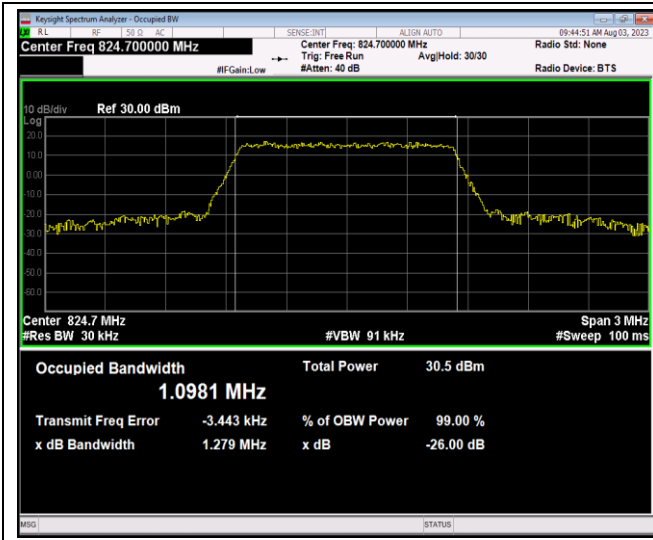

Band5-1.4MHz-64QAM-20407-6RB#0

Band5-1.4MHz-64QAM-20643-6RB#0