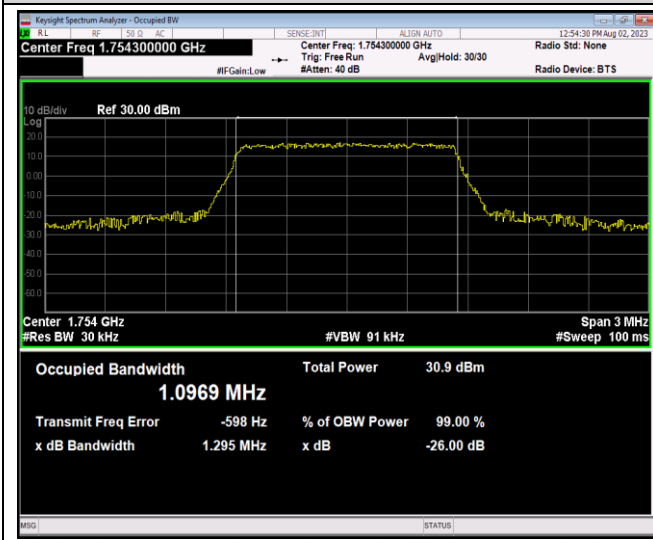

Band4-1.4MHz-QPSK-20393-6RB#0

Band4-1.4MHz-16QAM-20175-6RB#0