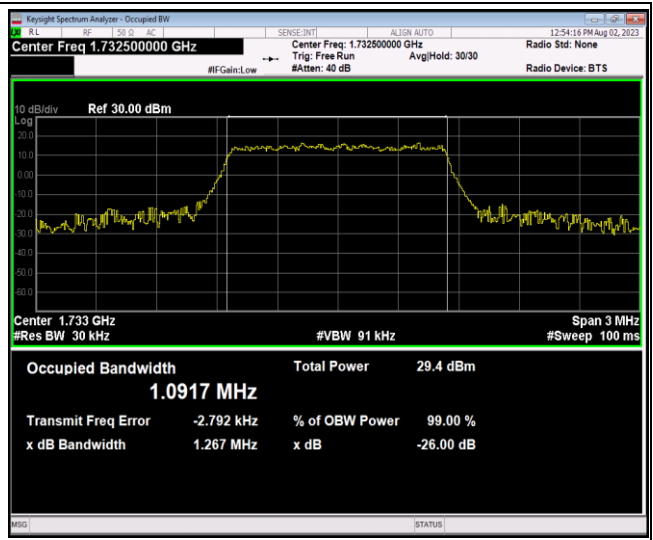

Band4-1.4MHz-QPSK-20393-6RB#0

Band4-1.4MHz-16QAM-19957-6RB#0

Band4-1.4MHz-16QAM-20175-6RB#0

Band4-1.4MHz-16QAM-20393-6RB#0

Band4-1.4MHz-64QAM-19957-6RB#0

Band4-1.4MHz-64QAM-20175-6RB#0

Band4-1.4MHz-64QAM-20393-6RB#0