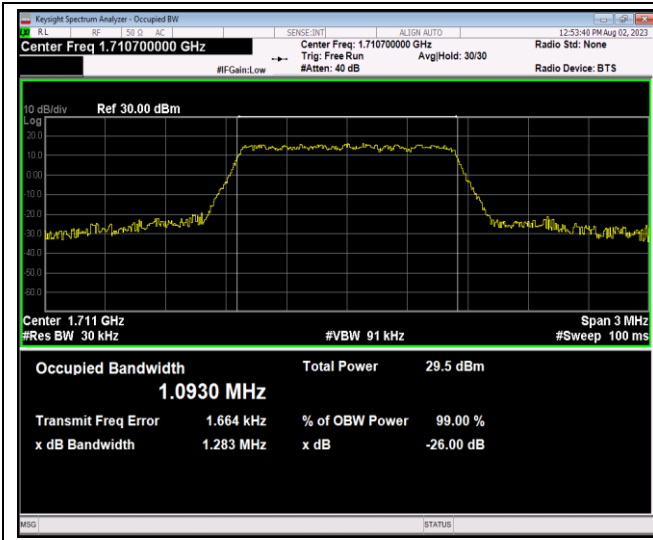

Band4-1.4MHz-QPSK-20393-6RB#0

Band4-1.4MHz-16QAM-19957-6RB#0

Band4-1.4MHz-16QAM-20175-6RB#0

Band4-1.4MHz-16QAM-20393-6RB#0

Band4-1.4MHz-64QAM-19957-6RB#0

Band4-1.4MHz-64QAM-20175-6RB#0

Band4-1.4MHz-64QAM-20393-6RB#0