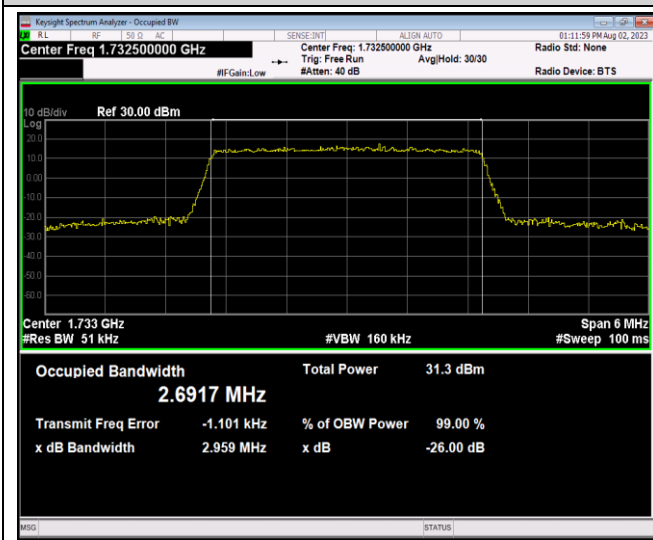

Band4-3MHz-QPSK-20175-15RB#0

Band4-3MHz-16QAM-19965-15RB#0