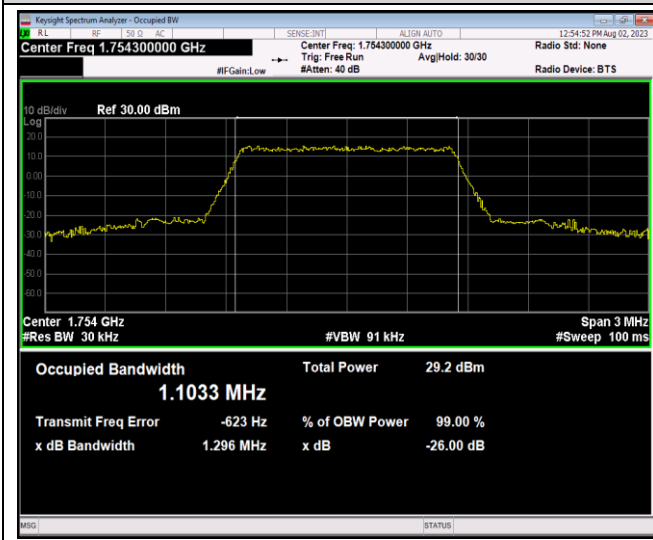

Band4-1.4MHz-64QAM-20393-6RB#0

Band4-3MHz-QPSK-20175-15RB#0