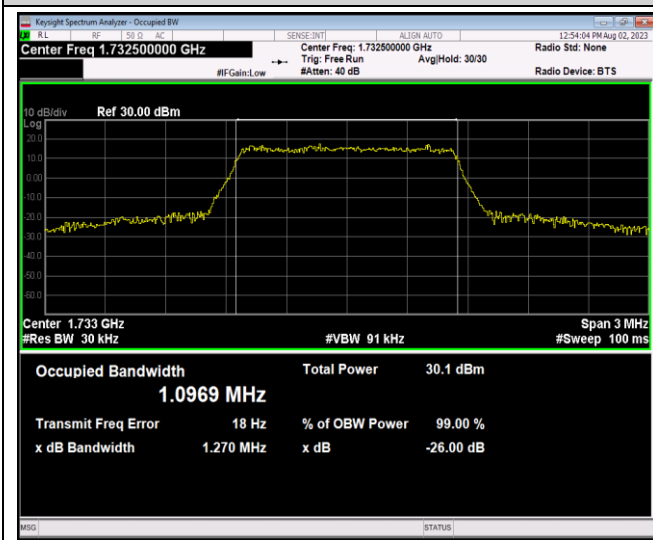

Band4-1.4MHz-QPSK-20393-6RB#0

Band4-1.4MHz-16QAM-19957-6RB#0

Band4-1.4MHz-16QAM-20175-6RB#0

Band4-1.4MHz-16QAM-20393-6RB#0

Band4-1.4MHz-64QAM-19957-6RB#0

Band4-1.4MHz-64QAM-20175-6RB#0

Band4-1.4MHz-64QAM-20393-6RB#0