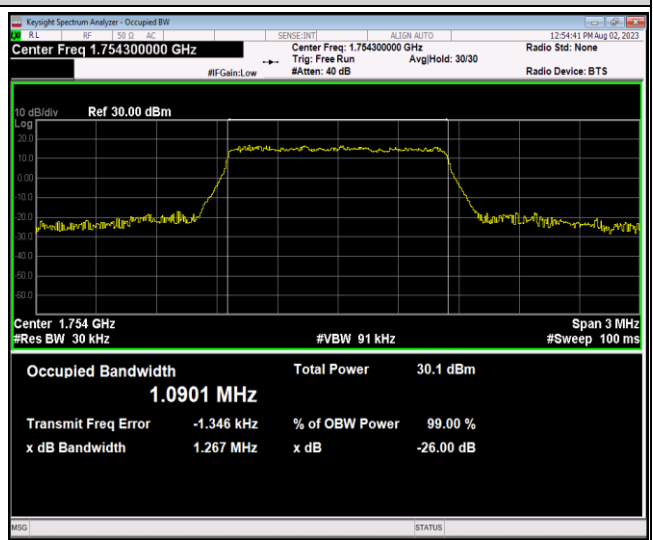

Band4-1.4MHz-QPSK-20393-6RB#0

Band4-1.4MHz-16QAM-19957-6RB#0

Band4-1.4MHz-16QAM-20175-6RB#0

Band4-1.4MHz-16QAM-20393-6RB#0

Band4-1.4MHz-64QAM-19957-6RB#0

Band4-1.4MHz-64QAM-20175-6RB#0

Band4-1.4MHz-64QAM-20393-6RB#0