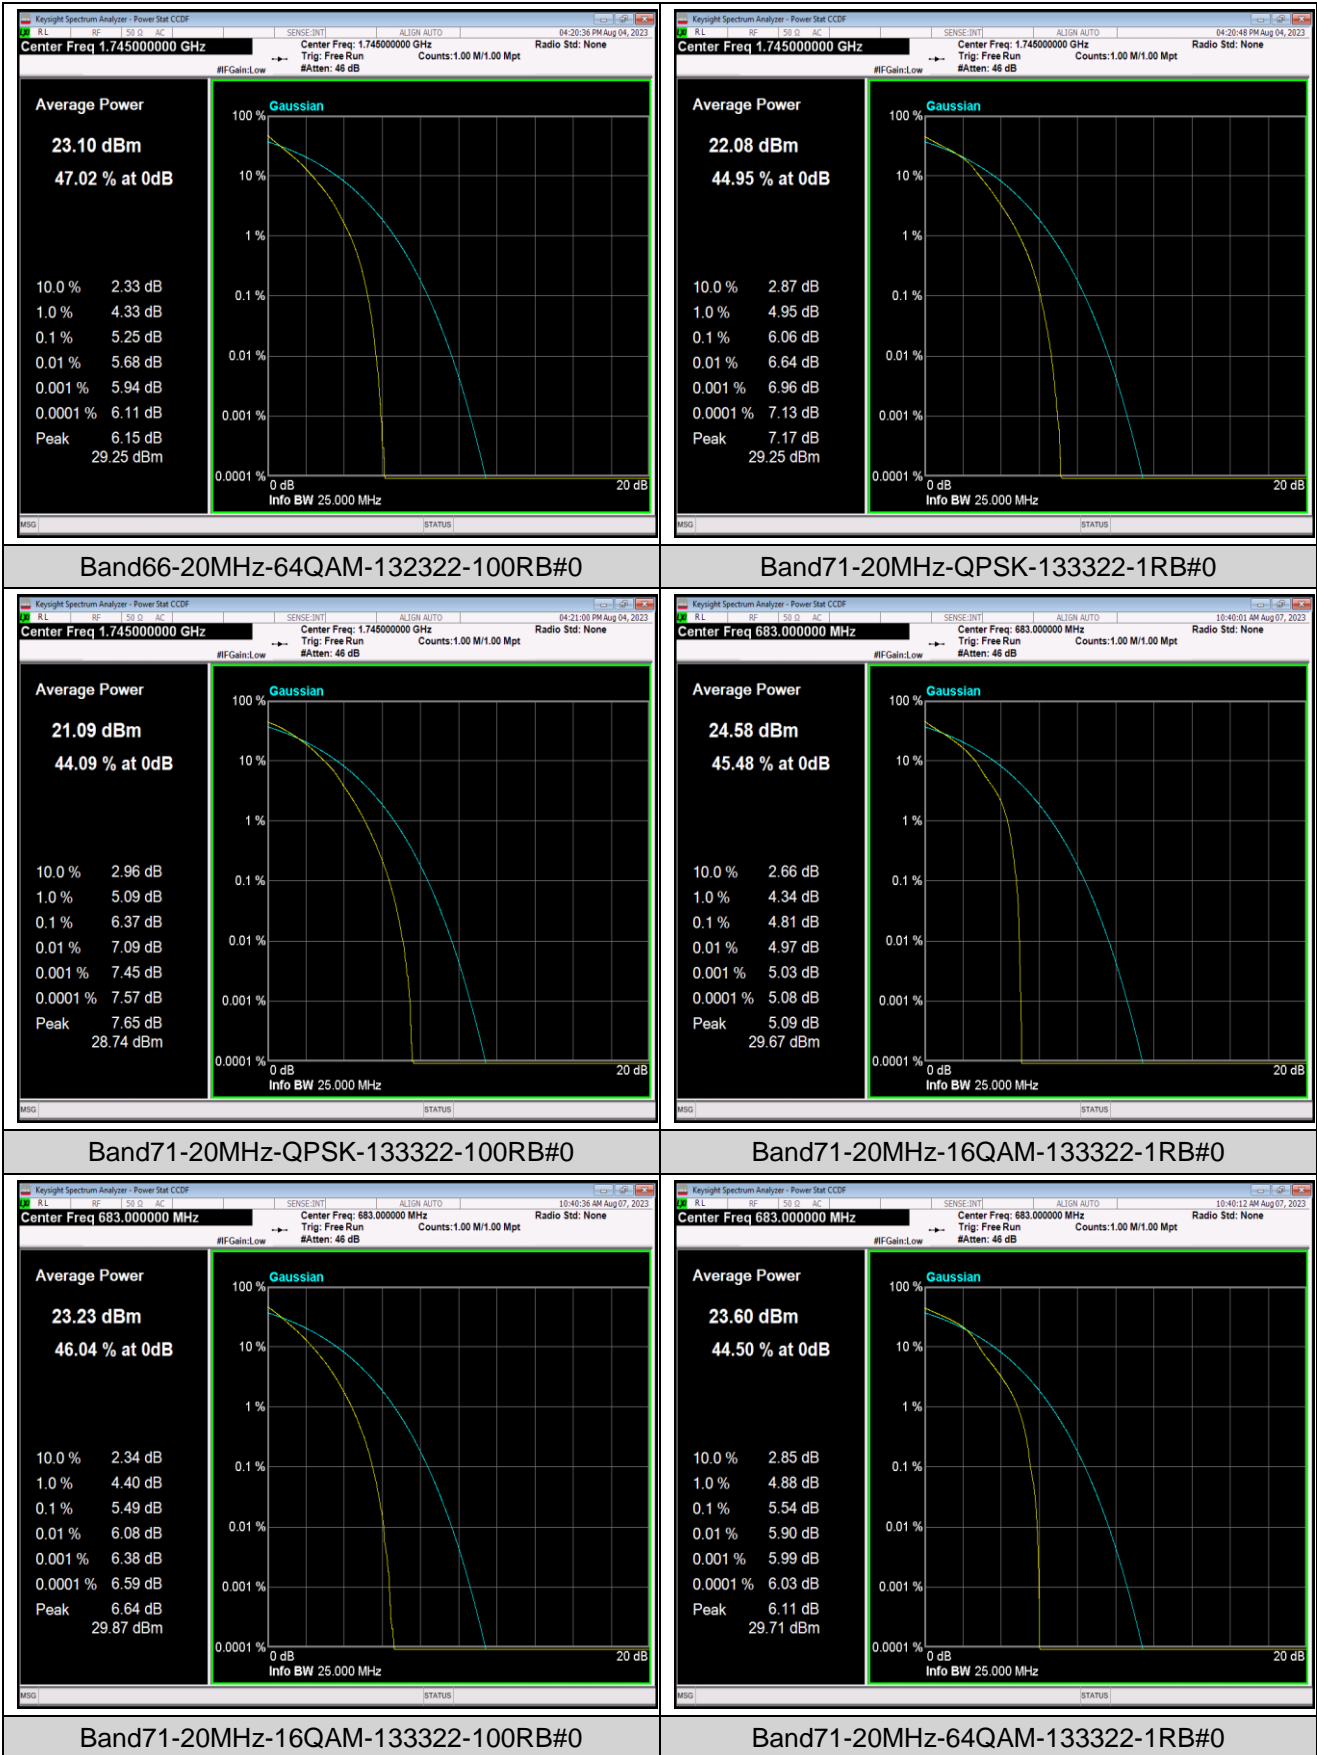

Remark: All bandwidth and all modulation had been tested, but only the worst case data displayed in this report.

Test Graphs

Appendix C: 26dB Bandwidth and Occupied Bandwidth

Test Result

Band	Bandwidth	Modulation	Channel	RB Configuration	Occupied Bandwidth (MHz)	26dB Bandwidth (MHz)	Verdict
Band2	1.4MHz	QPSK	18607	6RB#0	1.0954	1.276	PASS
Band2	1.4MHz	QPSK	18900	6RB#0	1.0976	1.267	PASS
Band2	1.4MHz	QPSK	19193	6RB#0	1.0919	1.271	PASS
Band2	1.4MHz	16QAM	18607	6RB#0	1.1017	1.283	PASS
Band2	1.4MHz	16QAM	18900	6RB#0	1.0942	1.271	PASS
Band2	1.4MHz	16QAM	19193	6RB#0	1.0999	1.294	PASS
Band2	1.4MHz	64QAM	18607	6RB#0	1.0942	1.277	PASS
Band2	1.4MHz	64QAM	18900	6RB#0	1.0920	1.261	PASS
Band2	1.4MHz	64QAM	19193	6RB#0	1.0938	1.277	PASS
Band2	3MHz	QPSK	18615	15RB#0	2.6883	2.940	PASS
Band2	3MHz	QPSK	18900	15RB#0	2.6873	2.947	PASS
Band2	3MHz	QPSK	19185	15RB#0	2.6918	2.958	PASS
Band2	3MHz	16QAM	18615	15RB#0	2.6853	2.965	PASS
Band2	3MHz	16QAM	18900	15RB#0	2.6916	2.960	PASS
Band2	3MHz	16QAM	19185	15RB#0	2.6829	2.962	PASS
Band2	3MHz	64QAM	18615	15RB#0	2.6875	2.972	PASS
Band2	3MHz	64QAM	18900	15RB#0	2.6903	2.961	PASS
Band2	3MHz	64QAM	19185	15RB#0	2.6899	2.952	PASS
Band2	5MHz	QPSK	18625	25RB#0	4.5095	4.916	PASS
Band2	5MHz	QPSK	18900	25RB#0	4.5095	4.924	PASS
Band2	5MHz	QPSK	19175	25RB#0	4.4920	4.904	PASS
Band2	5MHz	16QAM	18625	25RB#0	4.4916	4.901	PASS
Band2	5MHz	16QAM	18900	25RB#0	4.4971	4.902	PASS
Band2	5MHz	16QAM	19175	25RB#0	4.5077	4.934	PASS
Band2	5MHz	64QAM	18625	25RB#0	4.4944	4.912	PASS
Band2	5MHz	64QAM	18900	25RB#0	4.4951	4.915	PASS
Band2	5MHz	64QAM	19175	25RB#0	4.4929	4.914	PASS
Band2	10MHz	QPSK	18650	50RB#0	8.9787	9.771	PASS
Band2	10MHz	QPSK	18900	50RB#0	8.9790	9.796	PASS
Band2	10MHz	QPSK	19150	50RB#0	8.9784	9.748	PASS
Band2	10MHz	16QAM	18650	50RB#0	8.9685	9.712	PASS
Band2	10MHz	16QAM	18900	50RB#0	8.9764	9.703	PASS
Band2	10MHz	16QAM	19150	50RB#0	8.9681	9.746	PASS
Band2	10MHz	64QAM	18650	50RB#0	8.9573	9.734	PASS
Band2	10MHz	64QAM	18900	50RB#0	8.9615	9.751	PASS