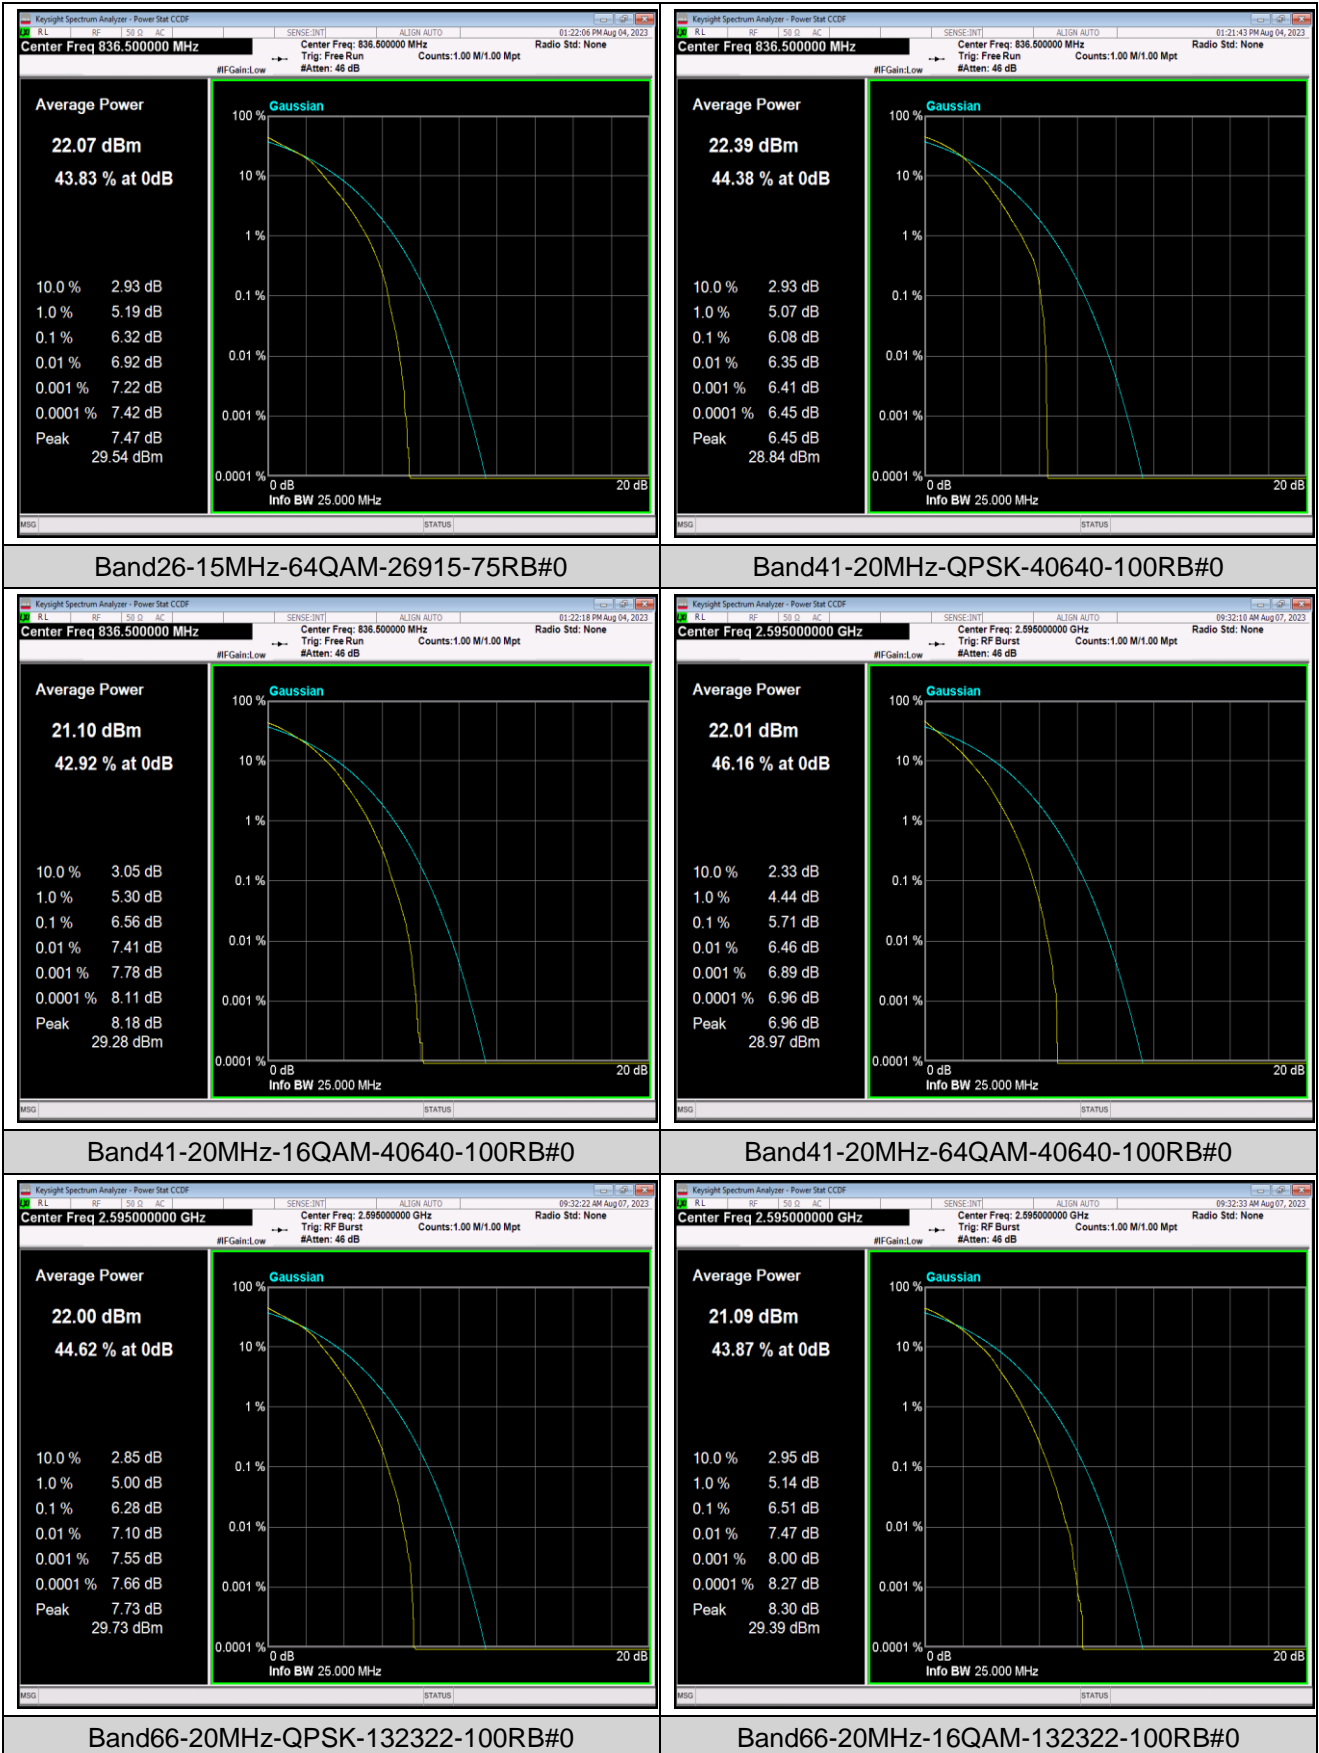

Remark: All bandwidth and all modulation had been tested, but only the worst case data displayed in this report.

Test Graphs

Appendix C: 26dB Bandwidth and Occupied Bandwidth

Test Result

Band	Bandwidth	Modulation	Channel	RB Configuration	Occupied Bandwidth (MHz)	26dB Bandwidth (MHz)	Verdict
Band2	1.4MHz	QPSK	18607	6RB#0	1.0954	1.276	PASS
Band2	1.4MHz	QPSK	18900	6RB#0	1.0976	1.267	PASS
Band2	1.4MHz	QPSK	19193	6RB#0	1.0919	1.271	PASS
Band2	1.4MHz	16QAM	18607	6RB#0	1.1017	1.283	PASS
Band2	1.4MHz	16QAM	18900	6RB#0	1.0942	1.271	PASS
Band2	1.4MHz	16QAM	19193	6RB#0	1.0999	1.294	PASS
Band2	1.4MHz	64QAM	18607	6RB#0	1.0942	1.277	PASS
Band2	1.4MHz	64QAM	18900	6RB#0	1.0920	1.261	PASS
Band2	1.4MHz	64QAM	19193	6RB#0	1.0938	1.277	PASS
Band2	3MHz	QPSK	18615	15RB#0	2.6883	2.940	PASS
Band2	3MHz	QPSK	18900	15RB#0	2.6873	2.947	PASS
Band2	3MHz	QPSK	19185	15RB#0	2.6918	2.958	PASS
Band2	3MHz	16QAM	18615	15RB#0	2.6853	2.965	PASS
Band2	3MHz	16QAM	18900	15RB#0	2.6916	2.960	PASS
Band2	3MHz	16QAM	19185	15RB#0	2.6829	2.962	PASS
Band2	3MHz	64QAM	18615	15RB#0	2.6875	2.972	PASS
Band2	3MHz	64QAM	18900	15RB#0	2.6903	2.961	PASS
Band2	3MHz	64QAM	19185	15RB#0	2.6899	2.952	PASS
Band2	5MHz	QPSK	18625	25RB#0	4.5095	4.916	PASS
Band2	5MHz	QPSK	18900	25RB#0	4.5095	4.924	PASS
Band2	5MHz	QPSK	19175	25RB#0	4.4920	4.904	PASS
Band2	5MHz	16QAM	18625	25RB#0	4.4916	4.901	PASS
Band2	5MHz	16QAM	18900	25RB#0	4.4971	4.902	PASS
Band2	5MHz	16QAM	19175	25RB#0	4.5077	4.934	PASS
Band2	5MHz	64QAM	18625	25RB#0	4.4944	4.912	PASS
Band2	5MHz	64QAM	18900	25RB#0	4.4951	4.915	PASS
Band2	5MHz	64QAM	19175	25RB#0	4.4929	4.914	PASS
Band2	10MHz	QPSK	18650	50RB#0	8.9787	9.771	PASS
Band2	10MHz	QPSK	18900	50RB#0	8.9790	9.796	PASS
Band2	10MHz	QPSK	19150	50RB#0	8.9784	9.748	PASS
Band2	10MHz	16QAM	18650	50RB#0	8.9685	9.712	PASS
Band2	10MHz	16QAM	18900	50RB#0	8.9764	9.703	PASS
Band2	10MHz	16QAM	19150	50RB#0	8.9681	9.746	PASS
Band2	10MHz	64QAM	18650	50RB#0	8.9573	9.734	PASS
Band2	10MHz	64QAM	18900	50RB#0	8.9615	9.751	PASS