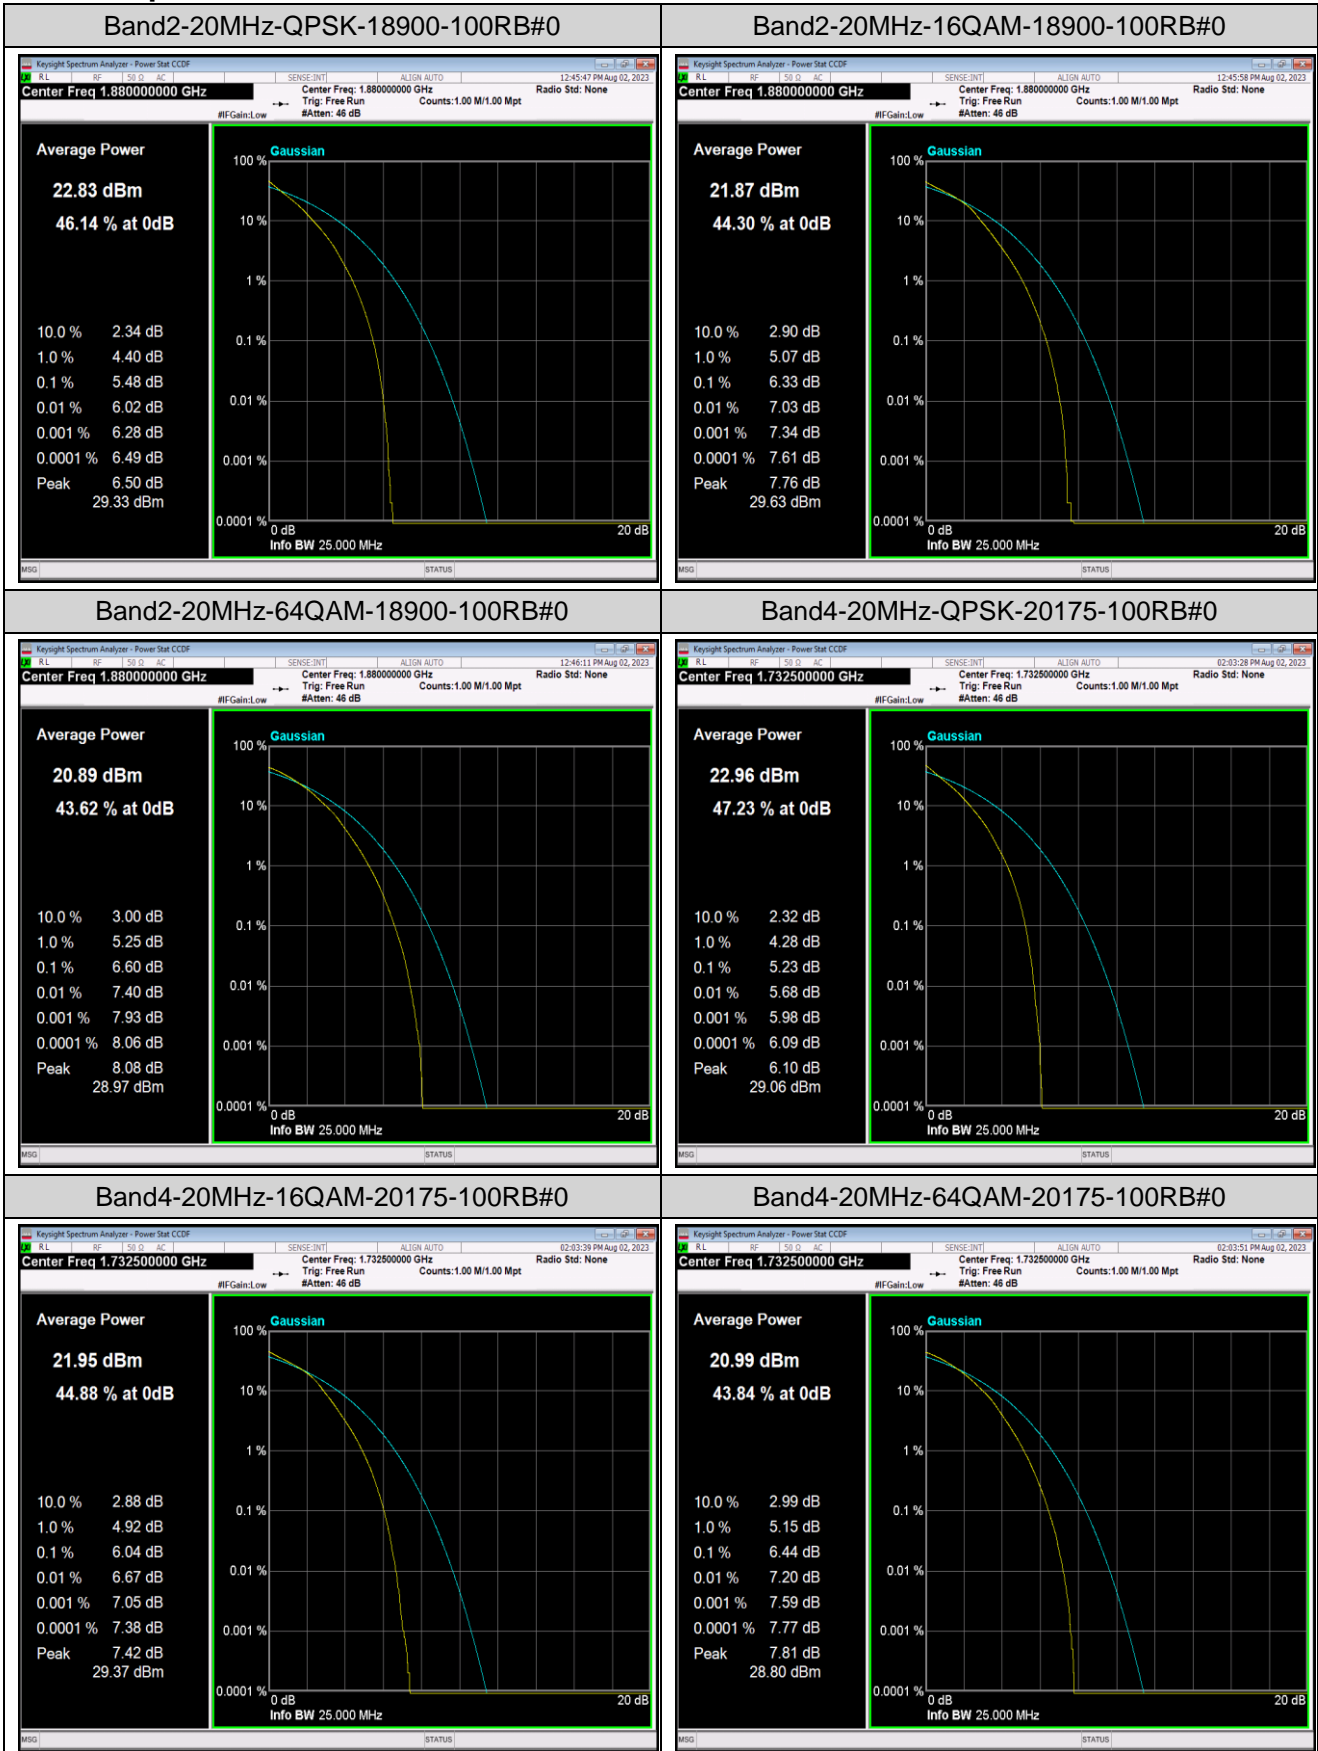

Test Graphs