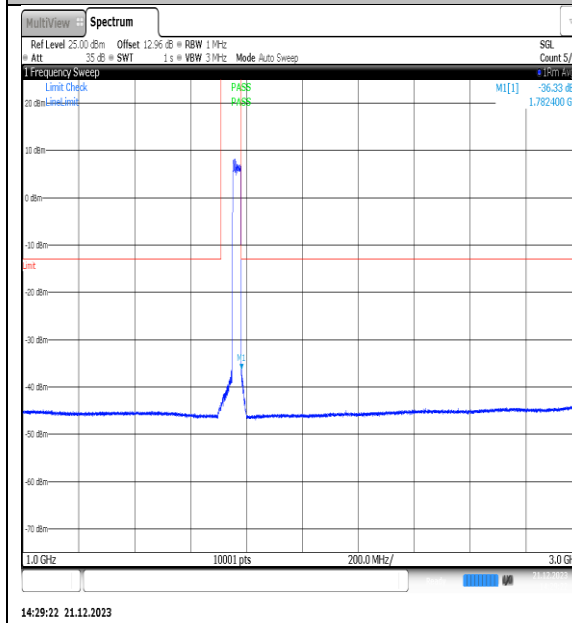

NTNV_N66_PC3_15_30_H_TID10_NS_01_0.15_30_#1

NTNV_N66_PC3_15_30_H_TID10_NS_01_1000_3000_#1