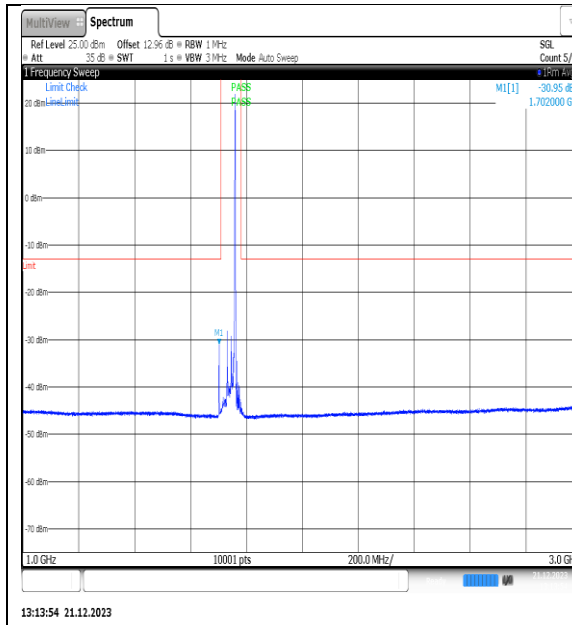

NTVN\_N66\_PC3\_15\_30\_M\_TID5\_NS\_01\_12000\_20000\_#1

NTVN\_N66\_PC3\_15\_30\_M\_TID6\_NS\_01\_0.009\_0.15\_#1

NTVN\_N66\_PC3\_15\_30\_M\_TID6\_NS\_01\_0.15\_30\_#1

NTVN\_N66\_PC3\_15\_30\_M\_TID6\_NS\_01\_30\_100\_#1