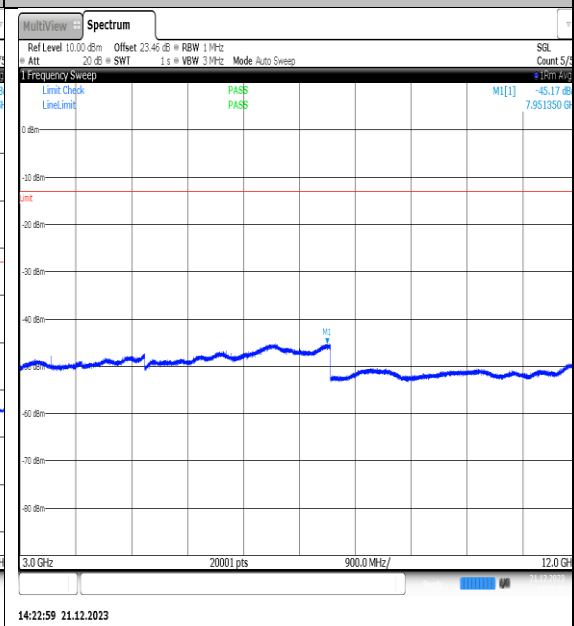

NTNV_N66_PC3_15_30_H_TID8_NS_01_30_100_0_#1

NTNV_N66_PC3_15_30_H_TID8_NS_01_3000_1_2000_#1