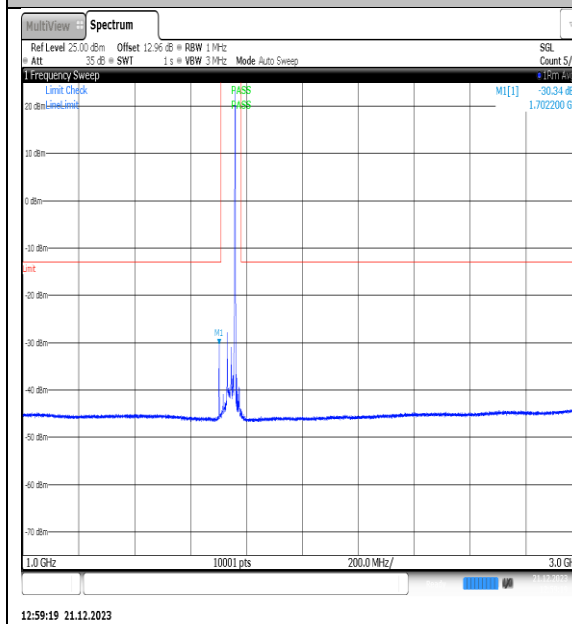

NTNV_N66_PC3_15_30_M_TID3_NS_01_0.15_3_0_#1

NTNV_N66_PC3_15_30_M_TID3_NS_01_1000_3000_#1