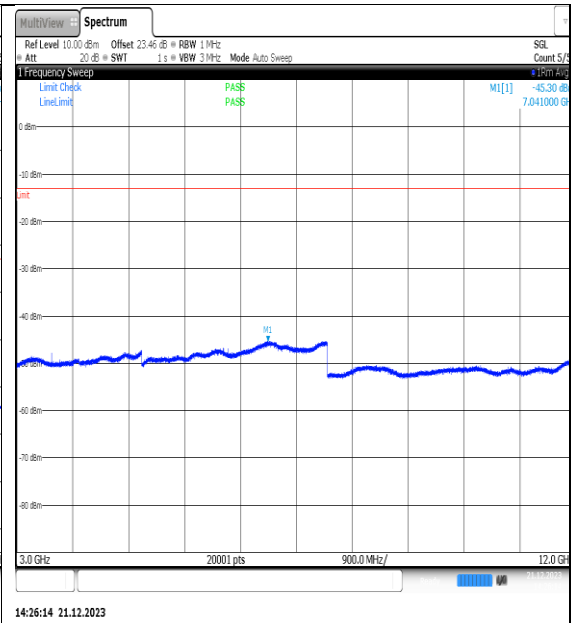

NTVN_N66_PC3_15_30_H_TID9_NS_01_30_100_0_#1

NTVN_N66_PC3_15_30_H_TID9_NS_01_3000_1_2000_#1