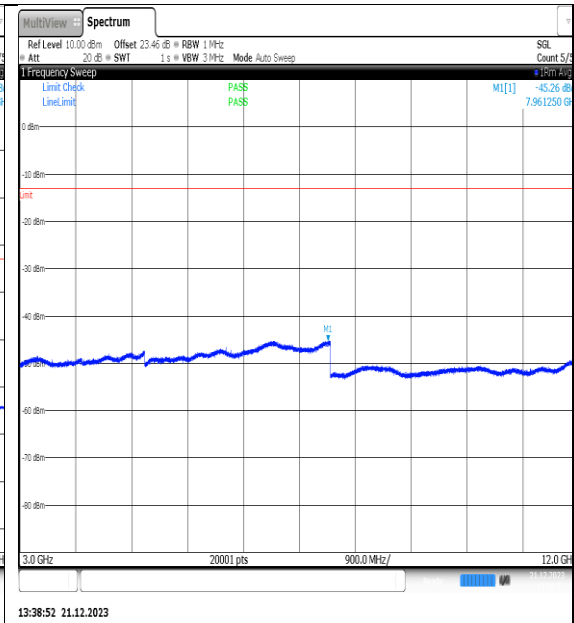

NTVN_N66_PC3_15_30_M_TID12_NS_01_30_1000_#1

NTVN_N66_PC3_15_30_M_TID12_NS_01_3000_12000_#1