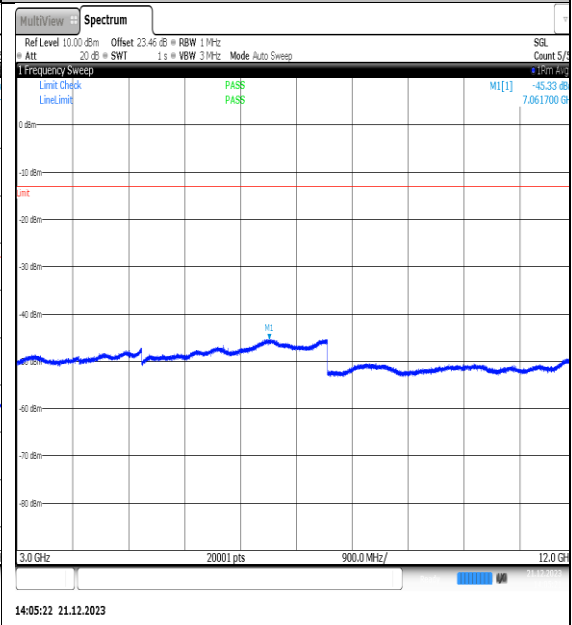

NTNV_N66_PC3_15_30_H_TID4_NS_01_30_100_0_#1

NTNV_N66_PC3_15_30_H_TID4_NS_01_3000_1_2000_#1