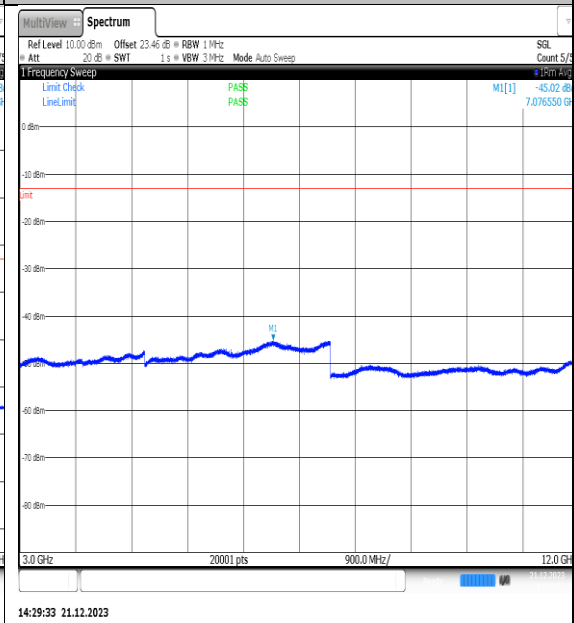

NTNV_N66_PC3_15_30_H_TID10_NS_01_30_10_00_#1

NTNV_N66_PC3_15_30_H_TID10_NS_01_3000_12000_#1