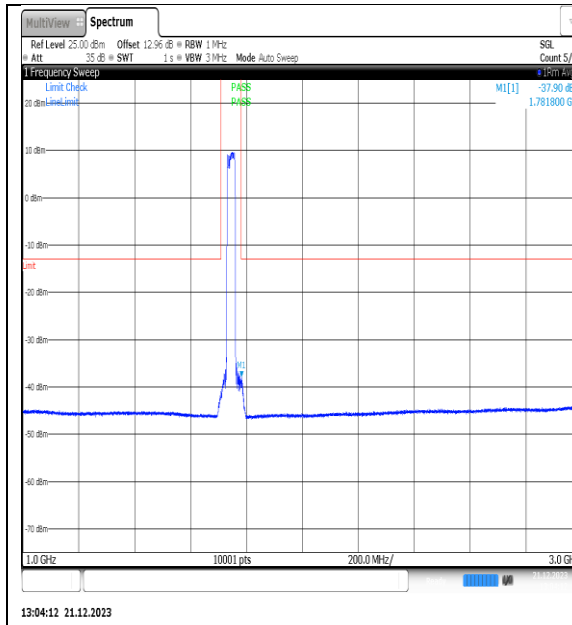

NTVN\_N66\_PC3\_15\_30\_M\_TID3\_NS\_01\_12000\_20000\_#1

NTVN\_N66\_PC3\_15\_30\_M\_TID4\_NS\_01\_0.009\_0.15\_#1

NTVN\_N66\_PC3\_15\_30\_M\_TID4\_NS\_01\_0.15\_3\_0\_#1

NTVN\_N66\_PC3\_15\_30\_M\_TID4\_NS\_01\_30\_10\_00\_#1