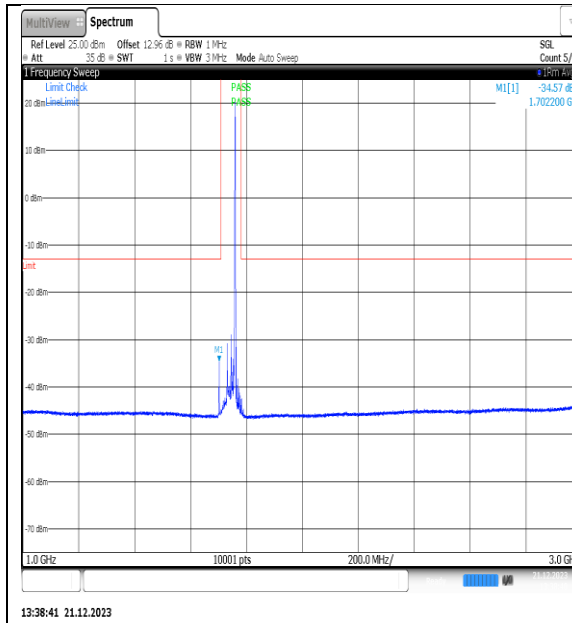

NTVN\_N66\_PC3\_15\_30\_M\_TID11\_NS\_01\_1200\_0\_20000\_#1

NTVN\_N66\_PC3\_15\_30\_M\_TID12\_NS\_01\_0.009\_0.15\_#1

NTVN\_N66\_PC3\_15\_30\_M\_TID12\_NS\_01\_0.15\_30\_#1

NTVN\_N66\_PC3\_15\_30\_M\_TID12\_NS\_01\_30\_1000\_#1