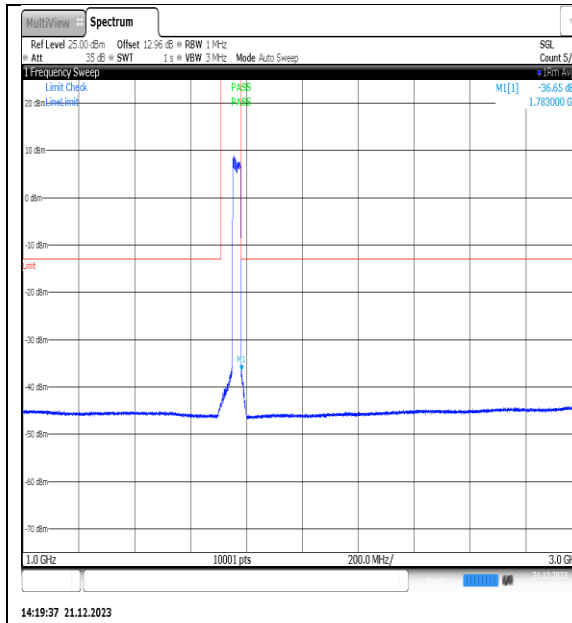

NTVN\_N66\_PC3\_15\_30\_H\_TID6\_NS\_01\_12000\_20000\_#1

NTVN\_N66\_PC3\_15\_30\_H\_TID7\_NS\_01\_0.009\_0.15\_#1

NTVN\_N66\_PC3\_15\_30\_H\_TID7\_NS\_01\_0.15\_3\_0\_#1

NTVN\_N66\_PC3\_15\_30\_H\_TID7\_NS\_01\_30\_100\_0\_#1