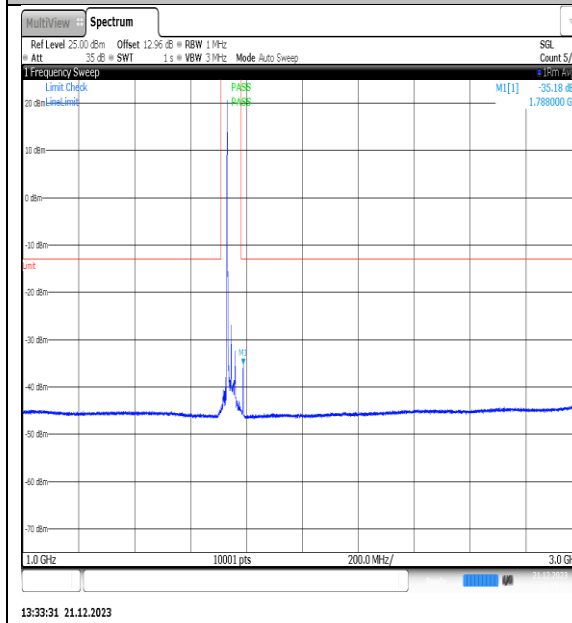

NTNV_N66_PC3_15_30_M_TID11_NS_01_0.15_30_#1

NTNV_N66_PC3_15_30_M_TID11_NS_01_1000_3000_#1