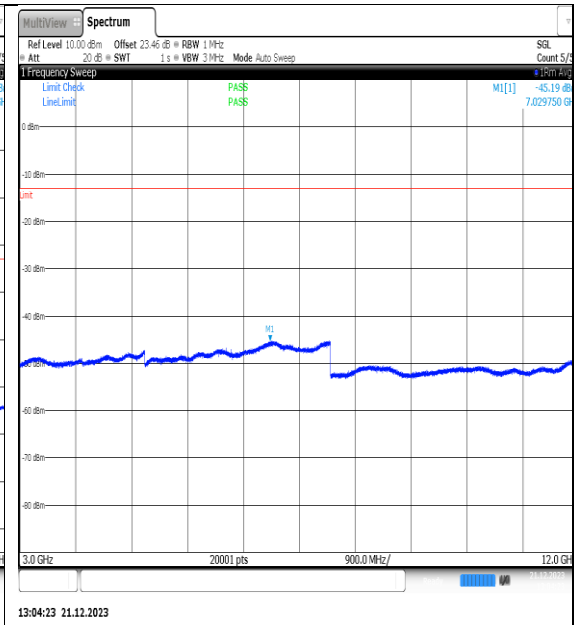

NTVN_N66_PC3_15_30_M_TID4_NS_01_30_10_00_#1

NTVN_N66_PC3_15_30_M_TID4_NS_01_3000_12000_#1