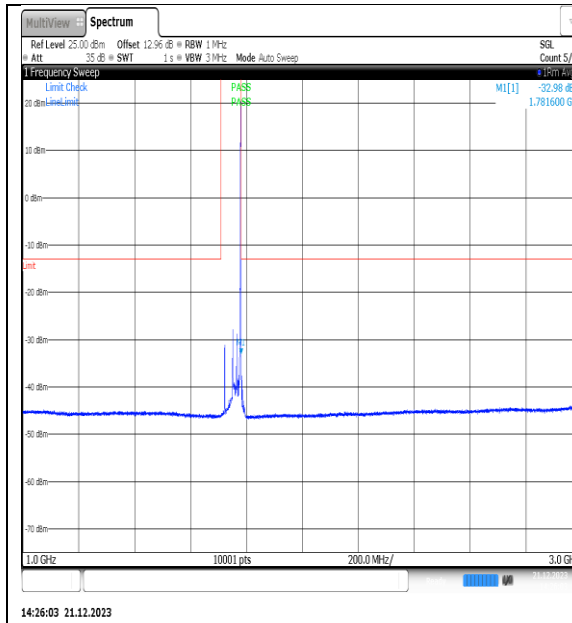

NTVN\_N66\_PC3\_15\_30\_H\_TID8\_NS\_01\_12000\_20000\_#1

NTVN\_N66\_PC3\_15\_30\_H\_TID9\_NS\_01\_0.009\_0.15\_#1

NTVN\_N66\_PC3\_15\_30\_H\_TID9\_NS\_01\_0.15\_3\_0\_#1

NTVN\_N66\_PC3\_15\_30\_H\_TID9\_NS\_01\_30\_100\_0\_#1