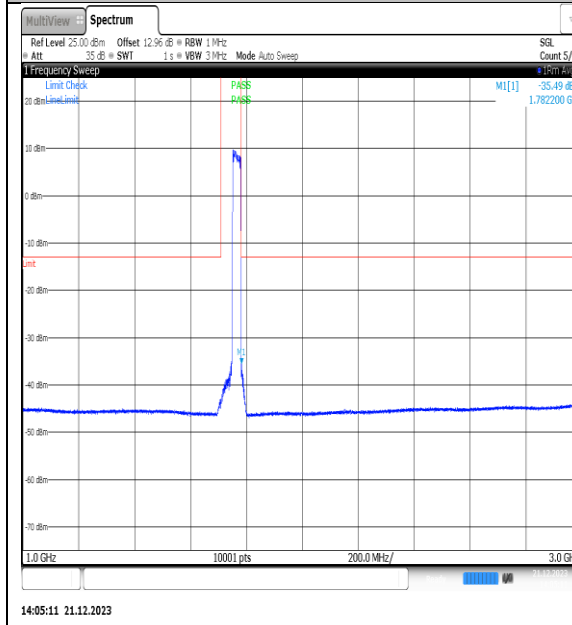

NTNV_N66_PC3_15_30_H_TID4_NS_01_0.15_3_0_#1

NTNV_N66_PC3_15_30_H_TID4_NS_01_1000_3_000_#1