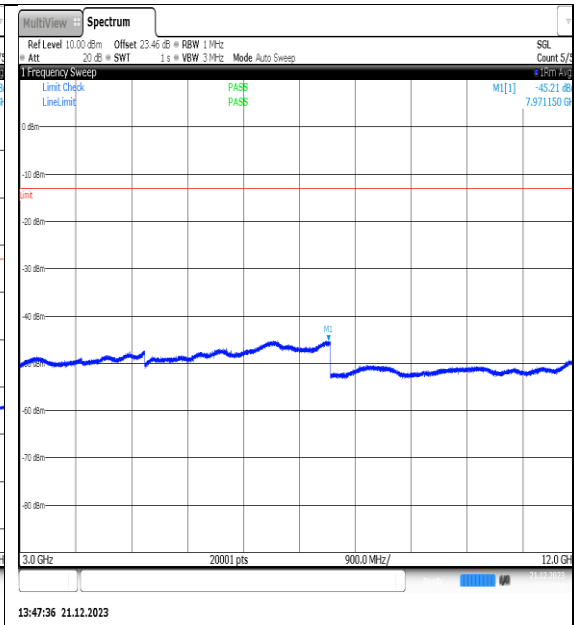

NTVN_N66_PC3_15_30_M_TID14_NS_01_30_1000_#1

NTVN_N66_PC3_15_30_M_TID14_NS_01_3000_12000_#1