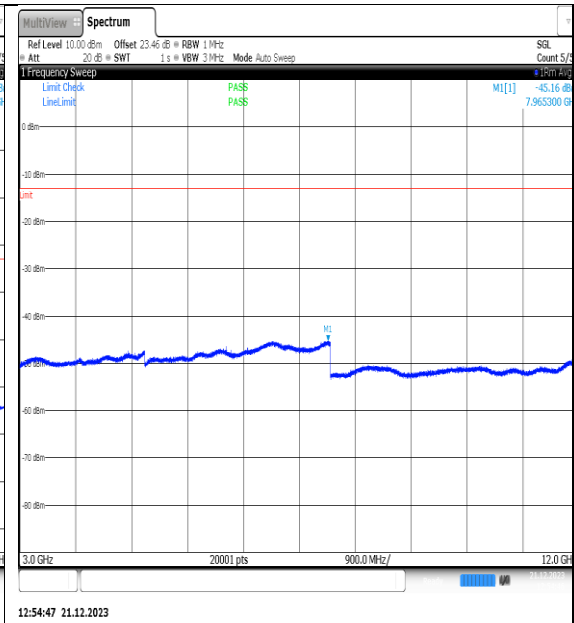

NTVN_N66_PC3_15_30_M_TID2_NS_01_30_10_00_#1

NTNV_N66_PC3_15_30_M_TID2_NS_01_3000_12000_#1