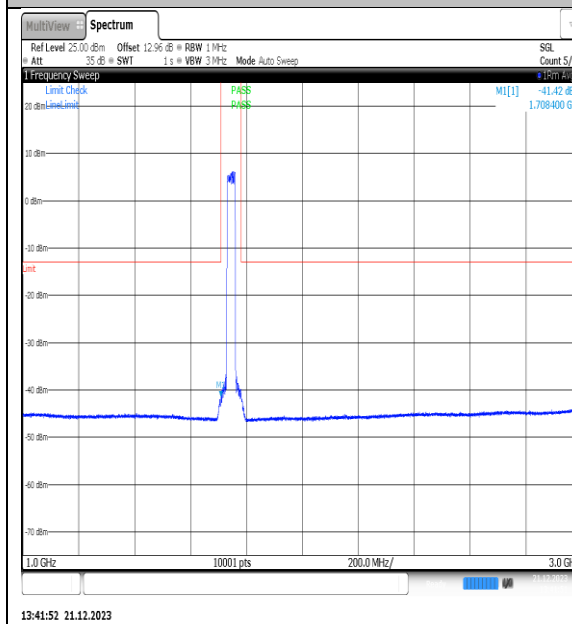

NTVN_N66_PC3_15_30_M_TID13_NS_01_015_30_#1

NTVN_N66_PC3_15_30_M_TID13_NS_01_1000_3000_#1