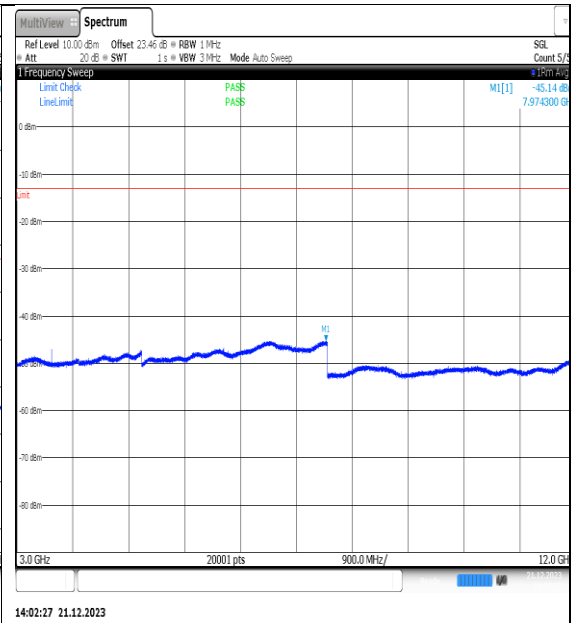

NTVN_N66_PC3_15_30_H_TID3_NS_01_30_100_0_#1

NTVN_N66_PC3_15_30_H_TID3_NS_01_3000_12000_#1