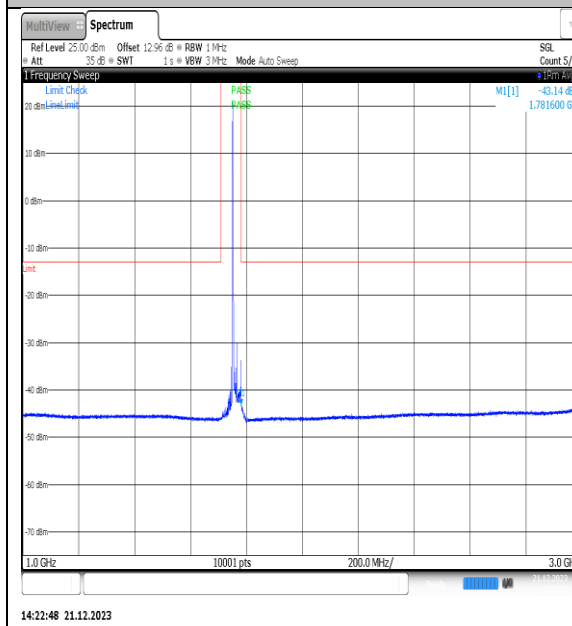

NTNV_N66_PC3_15_30_H_TID8_NS_01_0.15_3_0_#1

NTNV_N66_PC3_15_30_H_TID8_NS_01_1000_3_000_#1