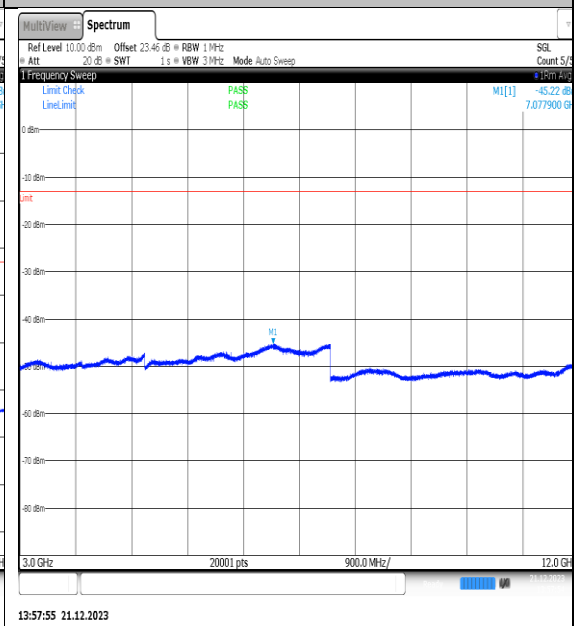

NTNV_N66_PC3_15_30_H_TID2_NS_01_30_100_0_#1

NTNV_N66_PC3_15_30_H_TID2_NS_01_3000_1_2000_#1