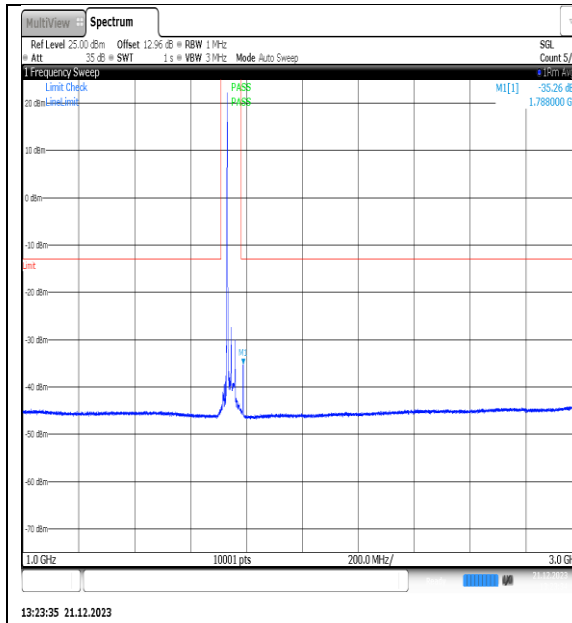

NTVN\_N66\_PC3\_15\_30\_M\_TID7\_NS\_01\_12000\_20000\_#1

NTVN\_N66\_PC3\_15\_30\_M\_TID8\_NS\_01\_0.009\_0.15\_#1

NTVN\_N66\_PC3\_15\_30\_M\_TID8\_NS\_01\_0.15\_30\_0\_#1

NTVN\_N66\_PC3\_15\_30\_M\_TID8\_NS\_01\_30\_100\_0\_#1