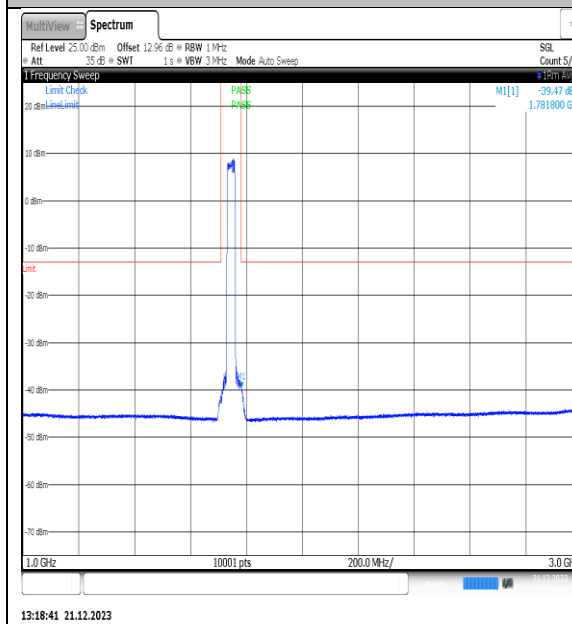

NTNV_N66_PC3_15_30_M_TID7_NS_01_0.15_3_0_#1

NTNV_N66_PC3_15_30_M_TID7_NS_01_1000_3000_#1