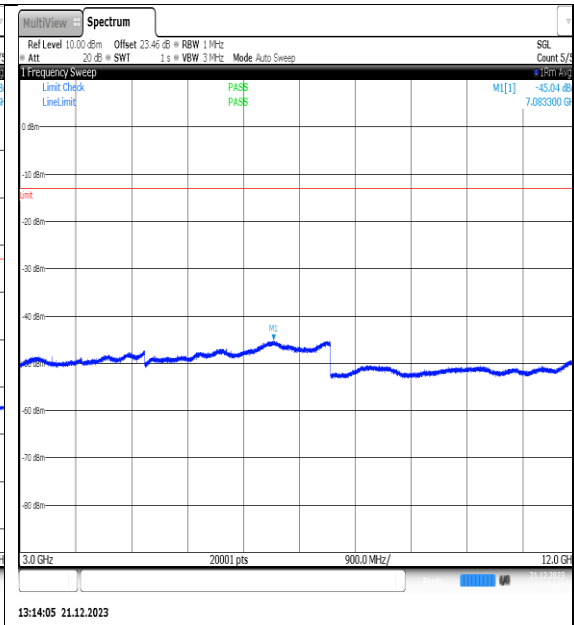

NTVN_N66_PC3_15_30_M_TID6_NS_01_30_100_#1

NTNV_N66_PC3_15_30_M_TID6_NS_01_3000_12000_#1