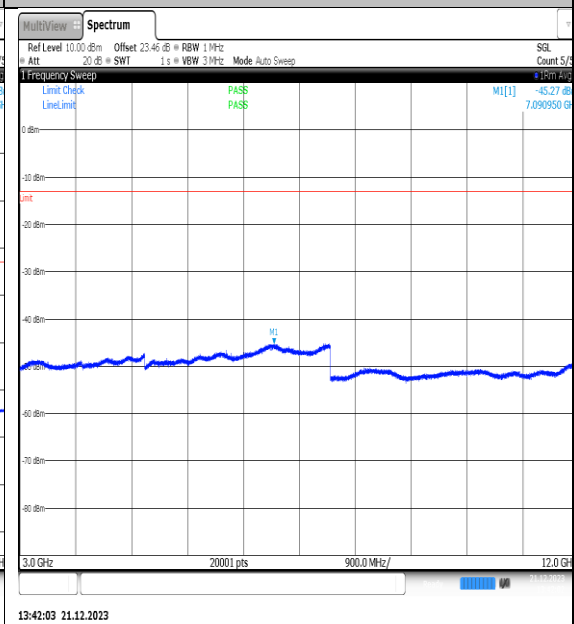

NTVN_N66_PC3_15_30_M_TID13_NS_01_30_1_000_#1

NTVN_N66_PC3_15_30_M_TID13_NS_01_3000_12000_#1