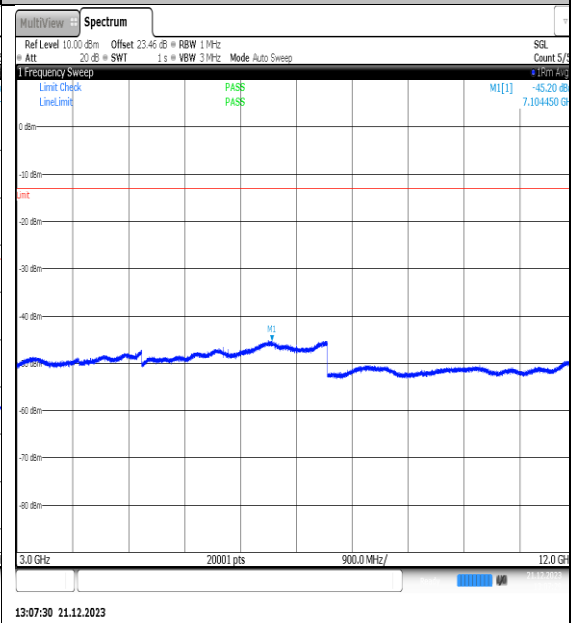

NTNV_N66_PC3_15_30_M_TID5_NS_01_30_10_00_#1

NTNV_N66_PC3_15_30_M_TID5_NS_01_3000_12000_#1