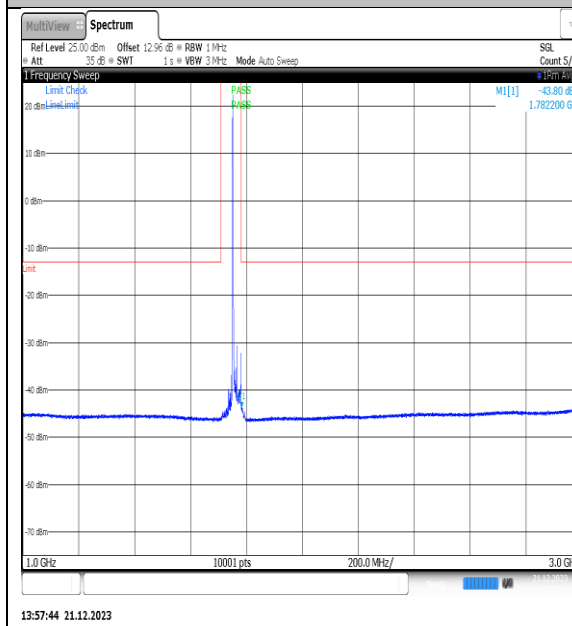

NTNV_N66_PC3_15_30_H_TID2_NS_01_0.15_3_0_#1

NTNV_N66_PC3_15_30_H_TID2_NS_01_1000_3_000_#1