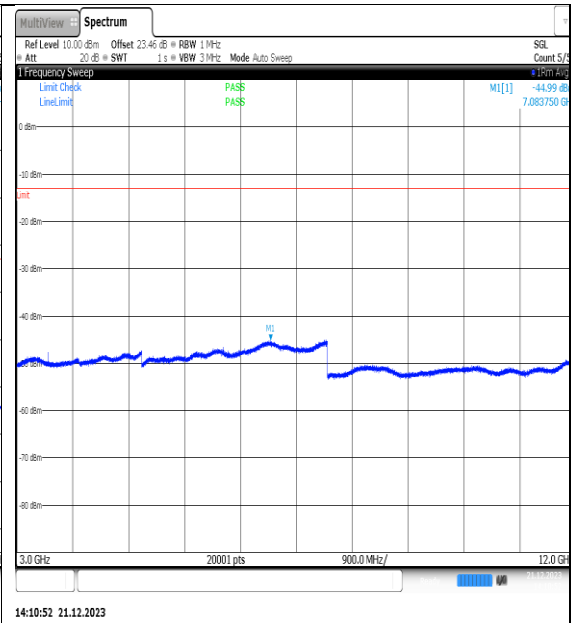

NTVN_N66_PC3_15_30_H_TID5_NS_01_30_100_0_#1

NTVN_N66_PC3_15_30_H_TID5_NS_01_3000_12000_#1