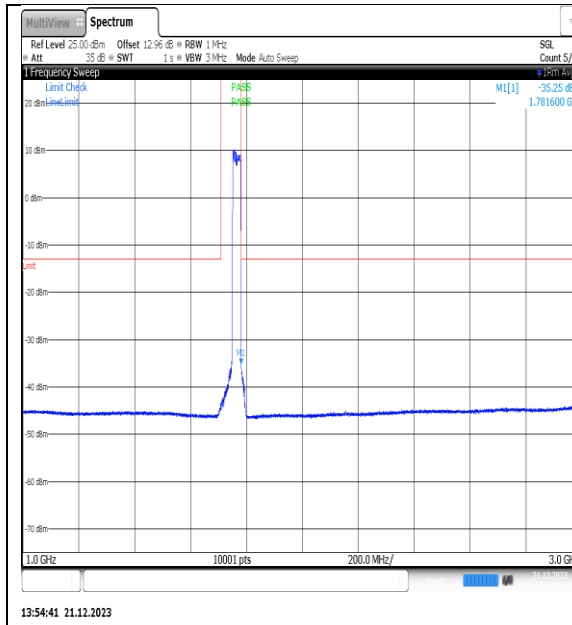

NTVN\_N66\_PC3\_15\_30\_M\_TID15\_NS\_01\_1200\_0\_20000\_#1

NTVN\_N66\_PC3\_15\_30\_H\_TID1\_NS\_01\_0.009\_0.15\_#1

NTVN\_N66\_PC3\_15\_30\_H\_TID1\_NS\_01\_0.15\_3\_0\_#1

NTVN\_N66\_PC3\_15\_30\_H\_TID1\_NS\_01\_30\_100\_0\_#1