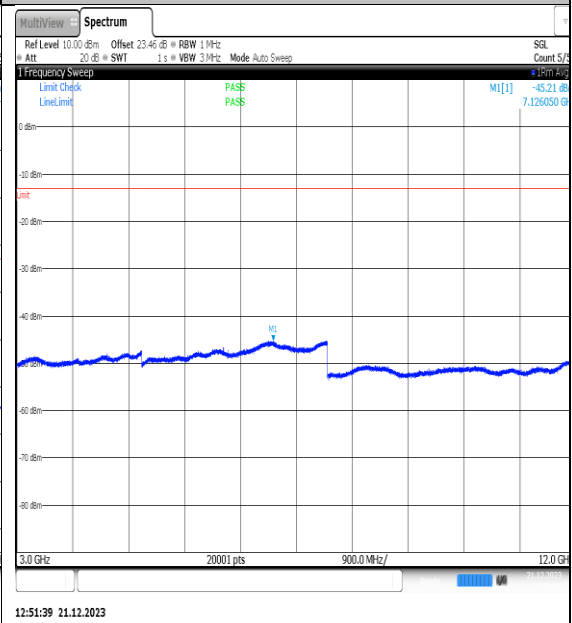

NTNV_N66_PC3_15_30_M_TID1_NS_01_30_10_00_#1

NTNV_N66_PC3_15_30_M_TID1_NS_01_3000_12000_#1