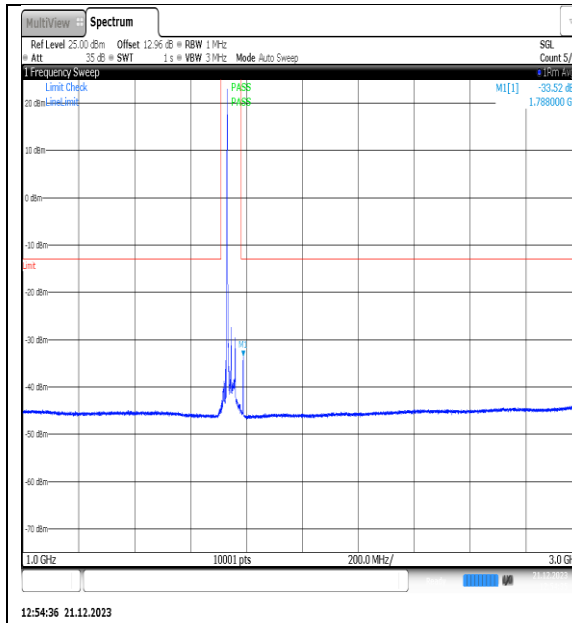

NTVN\_N66\_PC3\_15\_30\_M\_TID1\_NS\_01\_12000\_20000\_#1

NTVN\_N66\_PC3\_15\_30\_M\_TID2\_NS\_01\_0.009\_0.15\_#1

NTVN\_N66\_PC3\_15\_30\_M\_TID2\_NS\_01\_0.15\_3\_0\_#1

NTVN\_N66\_PC3\_15\_30\_M\_TID2\_NS\_01\_30\_10\_00\_#1