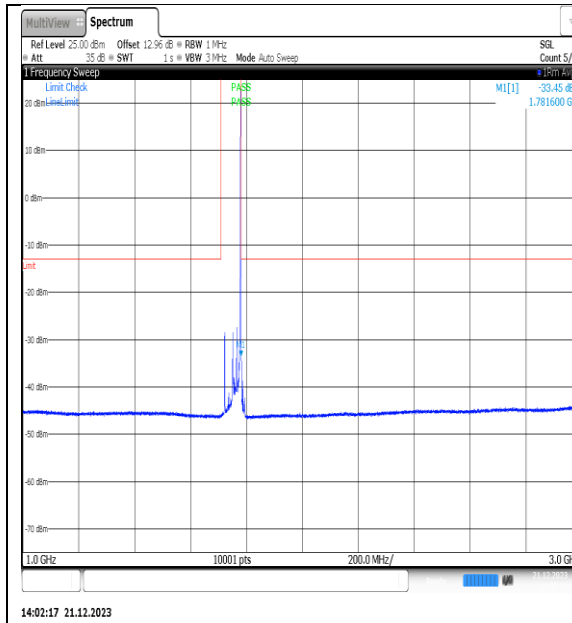

NTVN\_N66\_PC3\_15\_30\_H\_TID2\_NS\_01\_12000\_20000\_#1

NTVN\_N66\_PC3\_15\_30\_H\_TID3\_NS\_01\_0.009\_0.15\_#1

NTVN\_N66\_PC3\_15\_30\_H\_TID3\_NS\_01\_0.15\_3\_0\_#1

NTVN\_N66\_PC3\_15\_30\_H\_TID3\_NS\_01\_30\_100\_0\_#1