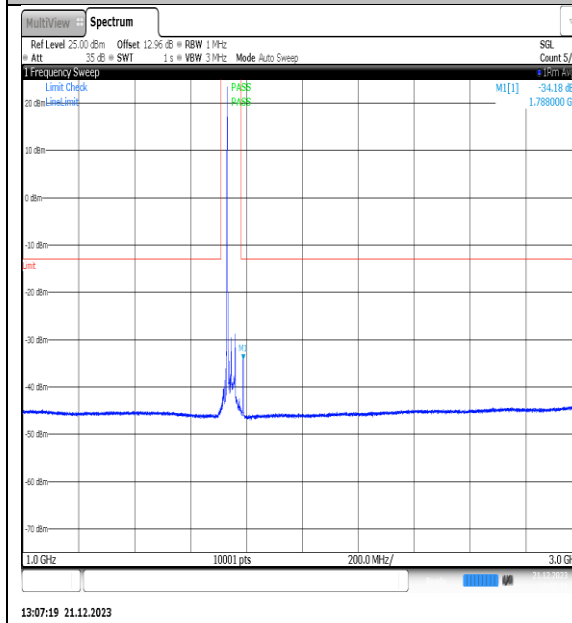

NTNV_N66_PC3_15_30_M_TID5_NS_01_0.15_3_0_#1

NTNV_N66_PC3_15_30_M_TID5_NS_01_1000_3000_#1