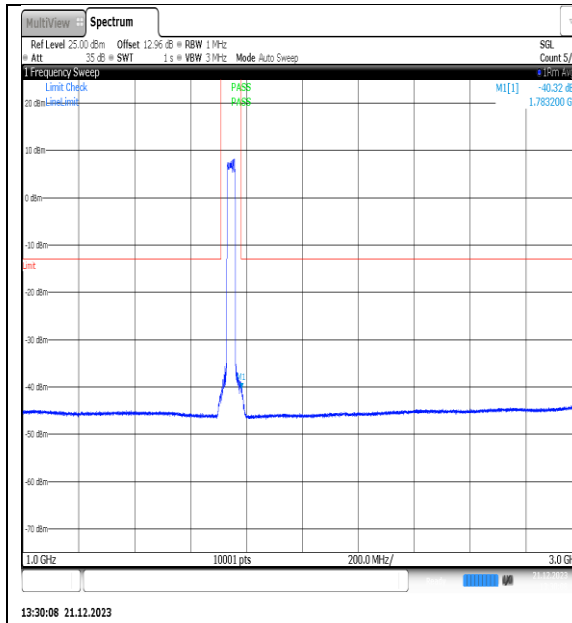

NTVN\_N66\_PC3\_15\_30\_M\_TID9\_NS\_01\_12000\_20000\_#1

NTVN\_N66\_PC3\_15\_30\_M\_TID10\_NS\_01\_0.009\_0.15\_#1

NTVN\_N66\_PC3\_15\_30\_M\_TID10\_NS\_01\_0.15\_30\_#1

NTVN\_N66\_PC3\_15\_30\_M\_TID10\_NS\_01\_30\_1000\_#1