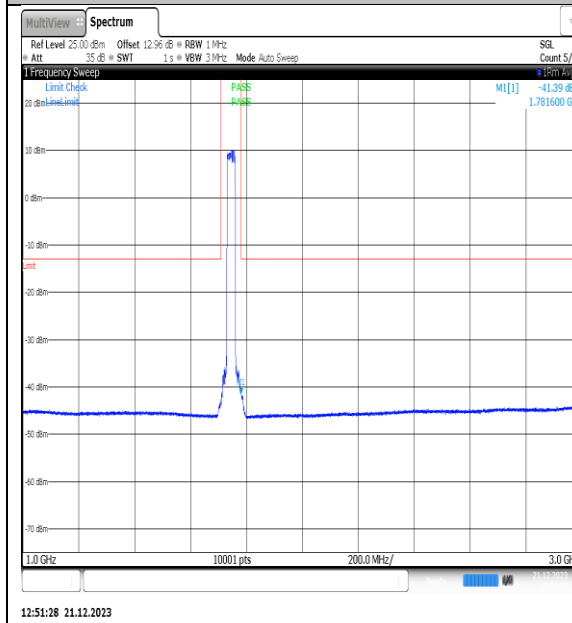

NTNV_N66_PC3_15_30_M_TID1_NS_01_0.15_3_0_#1

NTNV_N66_PC3_15_30_M_TID1_NS_01_1000_3000_#1