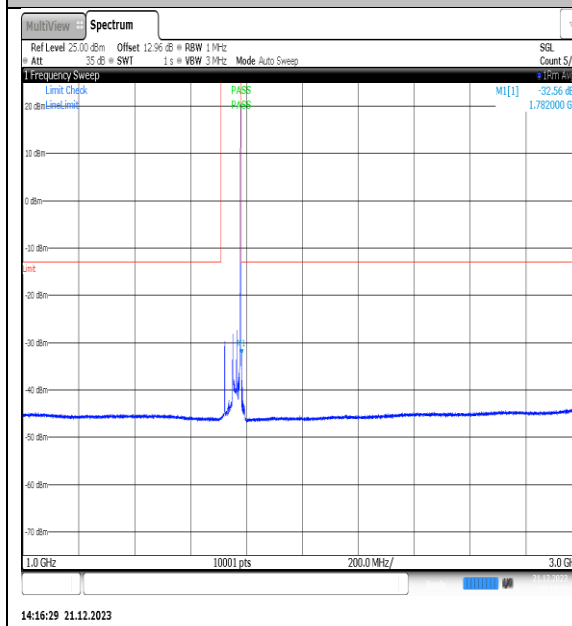

NTNV_N66_PC3_15_30_H_TID6_NS_01_0.15_3_0_#1

NTNV_N66_PC3_15_30_H_TID6_NS_01_1000_3_000_#1