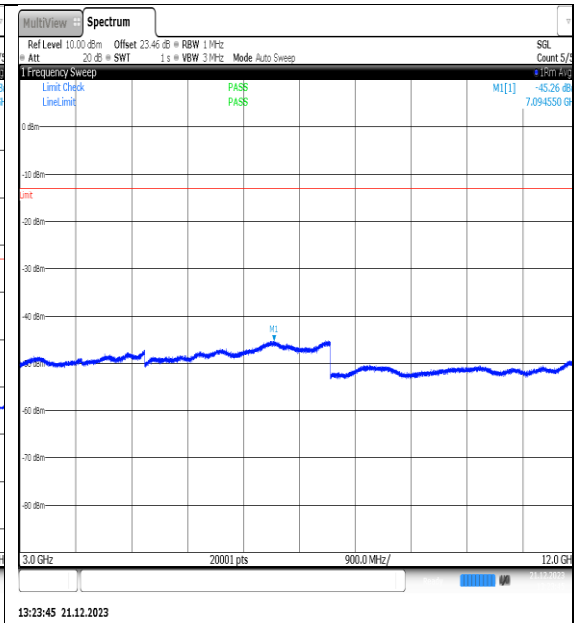

NTVN_N66_PC3_15_30_M_TID8_NS_01_30_100_0_#1

NTNV_N66_PC3_15_30_M_TID8_NS_01_3000_12000_#1