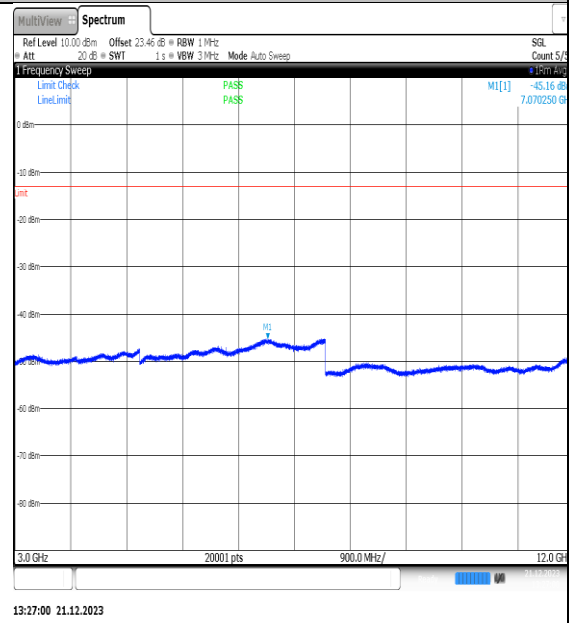

NTNV_N66_PC3_15_30_M_TID9_NS_01_30_10_00_#1

NTNV_N66_PC3_15_30_M_TID9_NS_01_3000_12000_#1