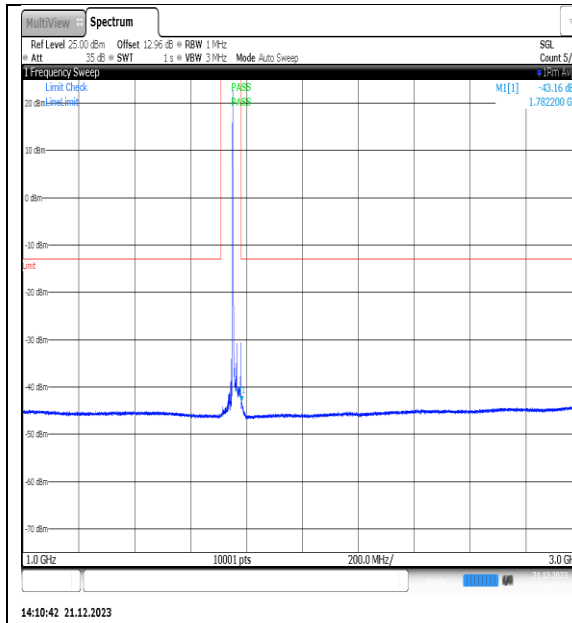

NTVN\_N66\_PC3\_15\_30\_H\_TID4\_NS\_01\_12000\_20000\_#1

NTVN\_N66\_PC3\_15\_30\_H\_TID5\_NS\_01\_0.009\_0.15\_#1

NTVN\_N66\_PC3\_15\_30\_H\_TID5\_NS\_01\_0.15\_3\_0\_#1

NTVN\_N66\_PC3\_15\_30\_H\_TID5\_NS\_01\_30\_100\_0\_#1