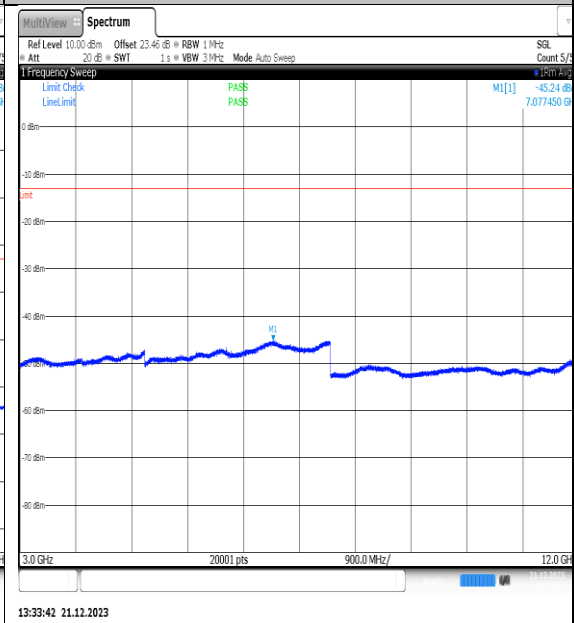

NTNV_N66_PC3_15_30_M_TID11_NS_01_30_1000_#1

NTNV_N66_PC3_15_30_M_TID11_NS_01_3000_12000_#1