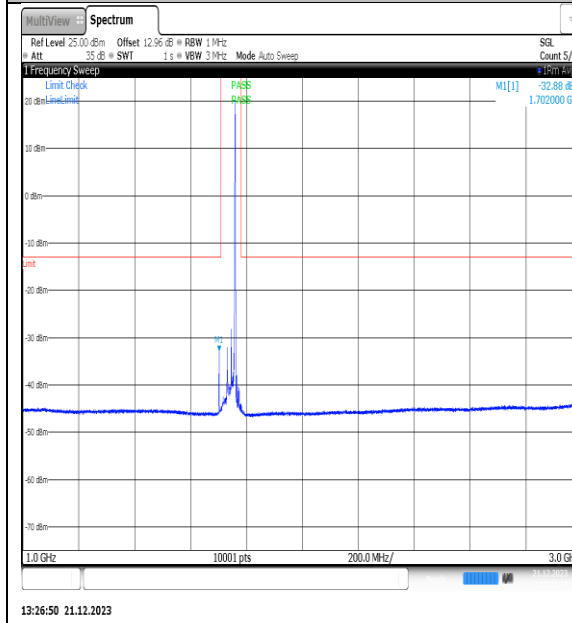

NTNV_N66_PC3_15_30_M_TID9_NS_01_0.15_3_0_#1

NTNV_N66_PC3_15_30_M_TID9_NS_01_1000_3000_#1