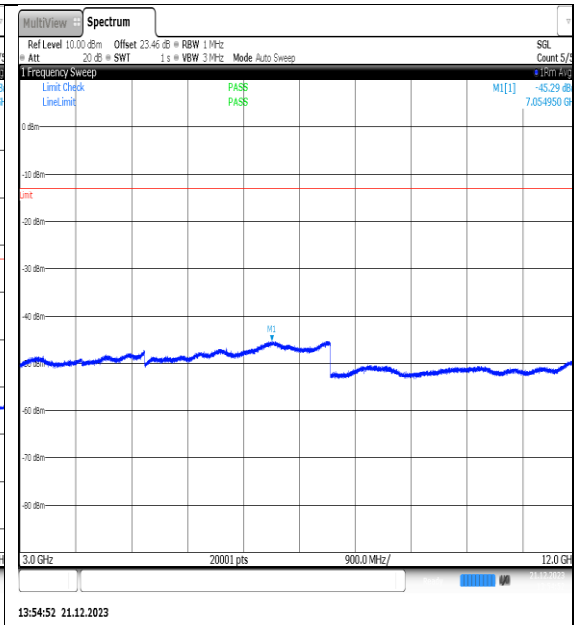

NTVN_N66_PC3_15_30_H_TID1_NS_01_30_100_0_#1

NTVN_N66_PC3_15_30_H_TID1_NS_01_3000_12000_#1