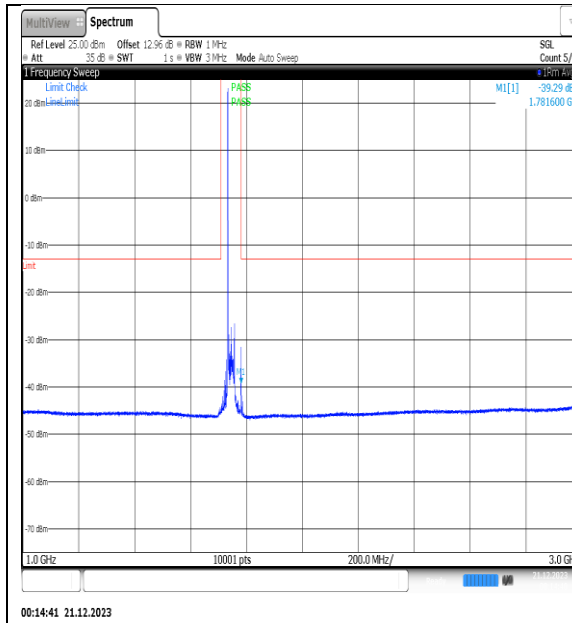

NTVN\_N66\_PC3\_15\_25\_M\_TID4\_NS\_01\_12000\_20000\_#1

NTVN\_N66\_PC3\_15\_25\_M\_TID5\_NS\_01\_0.009\_0.15\_#1

NTVN\_N66\_PC3\_15\_25\_M\_TID5\_NS\_01\_0.15\_30\_#1

NTVN\_N66\_PC3\_15\_25\_M\_TID5\_NS\_01\_30\_100\_#1