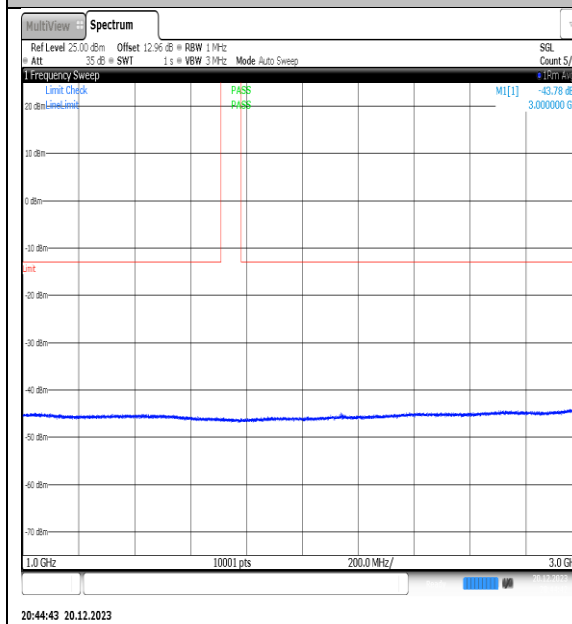

NTNV_N66_PC3_15_25_M_TID2_NS_01_0.15_3_0_#1

NTNV_N66_PC3_15_25_M_TID2_NS_01_1000_3000_#1