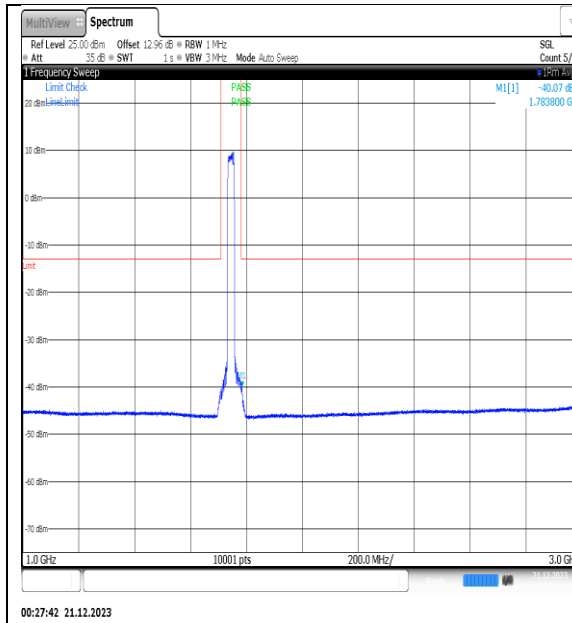

NTVN\_N66\_PC3\_15\_25\_M\_TID6\_NS\_01\_12000\_20000\_#1

NTVN\_N66\_PC3\_15\_25\_M\_TID7\_NS\_01\_0.009\_0.15\_#1

NTVN\_N66\_PC3\_15\_25\_M\_TID7\_NS\_01\_0.15\_30\_#1

NTVN\_N66\_PC3\_15\_25\_M\_TID7\_NS\_01\_30\_100\_#1