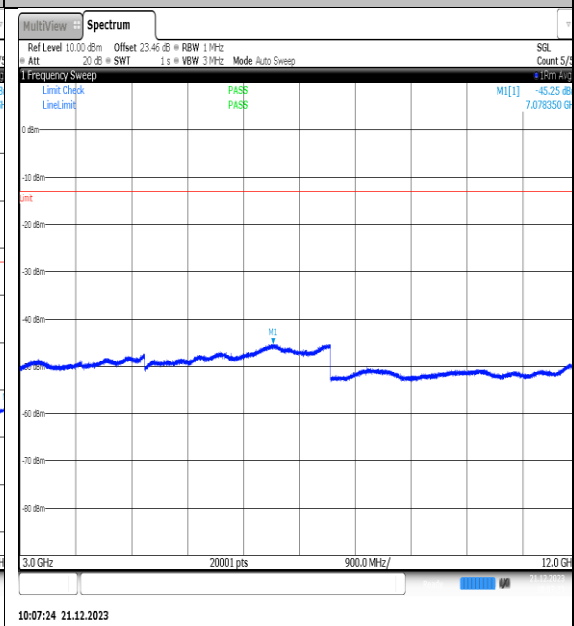

NTNV_N66_PC3_15_25_M_TID8_NS_01_30_10_00_#1

NTNV_N66_PC3_15_25_M_TID8_NS_01_3000_12000_#1