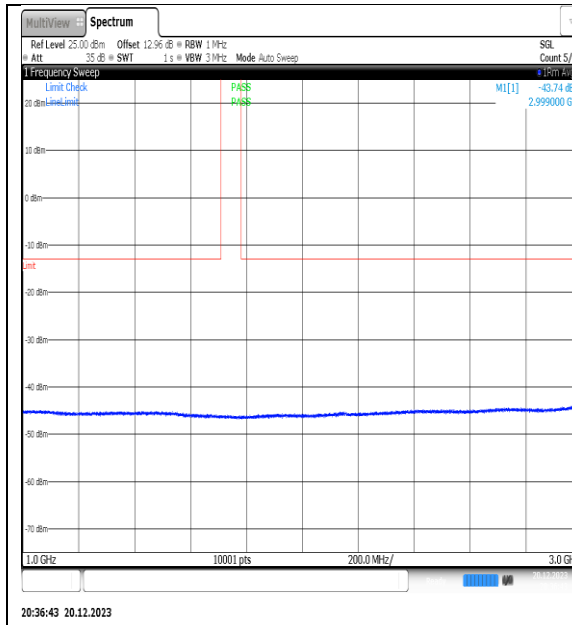

NTVN\_N66\_PC3\_15\_25\_L\_TID15\_NS\_01\_12000\_20000\_#1

NTVN\_N66\_PC3\_15\_25\_M\_TID1\_NS\_01\_0.009\_0.15\_#1

NTVN\_N66\_PC3\_15\_25\_M\_TID1\_NS\_01\_0.15\_30\_#1

NTVN\_N66\_PC3\_15\_25\_M\_TID1\_NS\_01\_30\_100\_#1