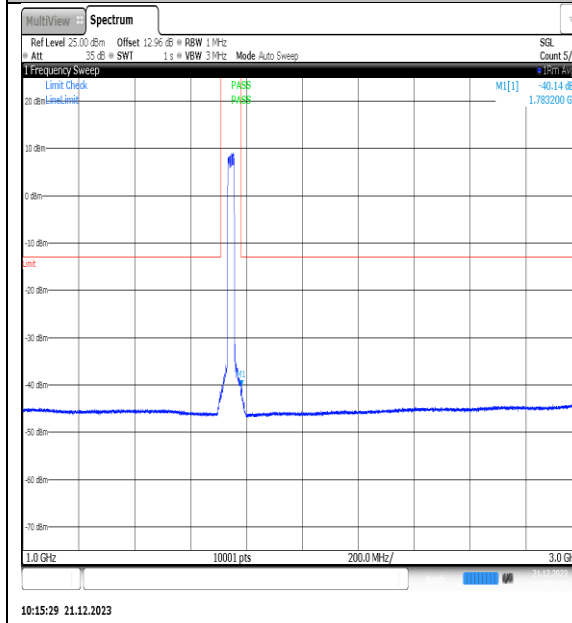

NTNV_N66_PC3_15_25_M_TID10_NS_01_015_30_#1

NTNV_N66_PC3_15_25_M_TID10_NS_01_1000_3000_#1