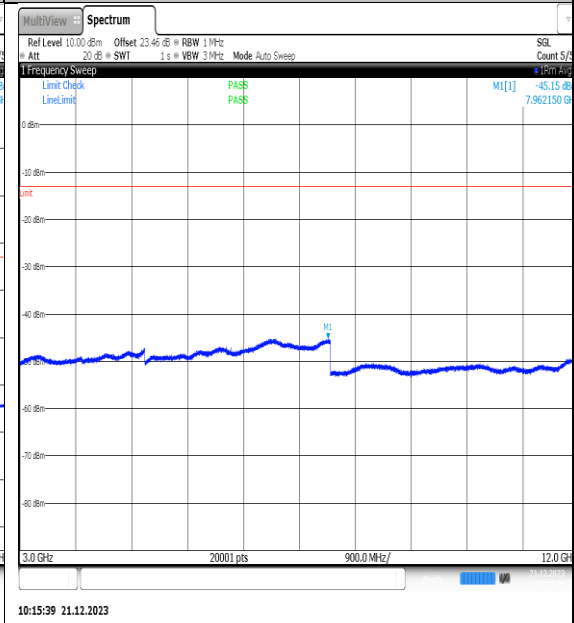

NTNV_N66_PC3_15_25_M_TID10_NS_01_30_1_000_#1

NTNV_N66_PC3_15_25_M_TID10_NS_01_3000_12000_#1