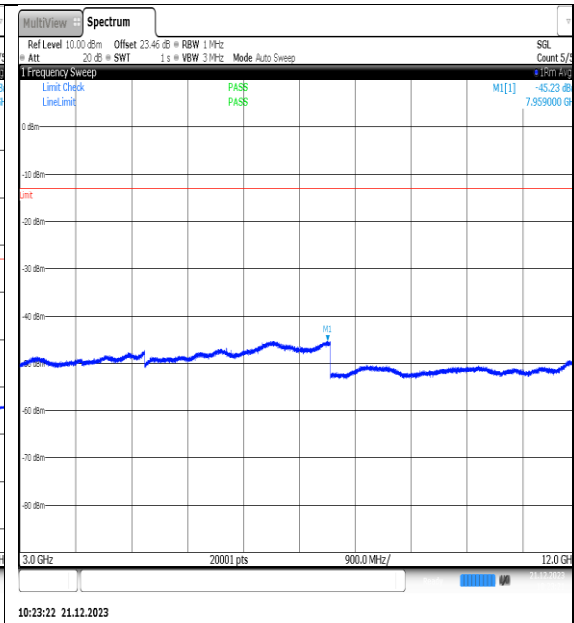

NTVN_N66_PC3_15_25_M_TID11_NS_01_30_1000_#1

NTVN_N66_PC3_15_25_M_TID11_NS_01_3000_12000_#1