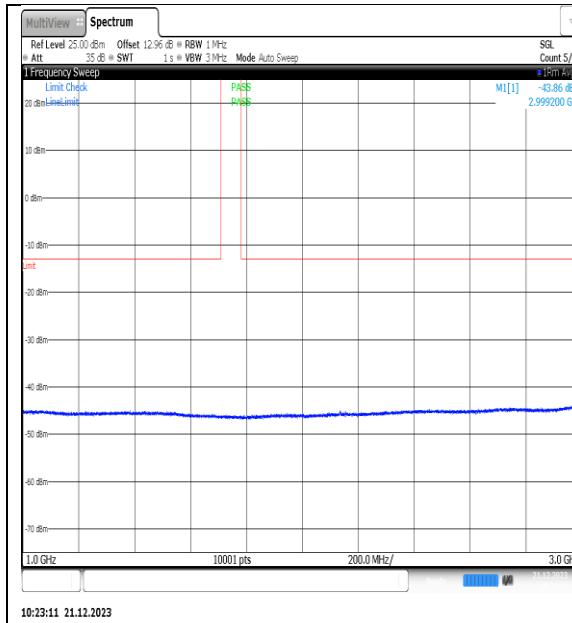

NTVN\_N66\_PC3\_15\_25\_M\_TID10\_NS\_01\_1200\_0\_20000\_#1

NTVN\_N66\_PC3\_15\_25\_M\_TID11\_NS\_01\_0.009\_0.15\_#1

NTVN\_N66\_PC3\_15\_25\_M\_TID11\_NS\_01\_0.15\_30\_#1

NTVN\_N66\_PC3\_15\_25\_M\_TID11\_NS\_01\_30\_1000\_#1