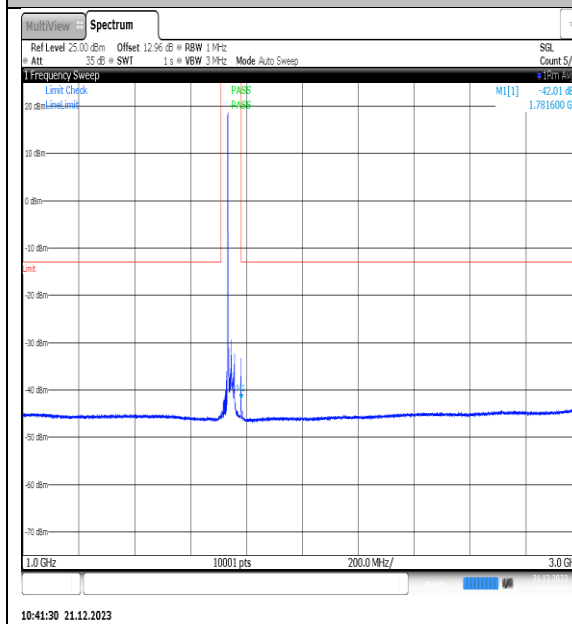

NTNV_N66_PC3_15_25_M_TID14_NS_01_015_30_#1

NTNV_N66_PC3_15_25_M_TID14_NS_01_1000_3000_#1