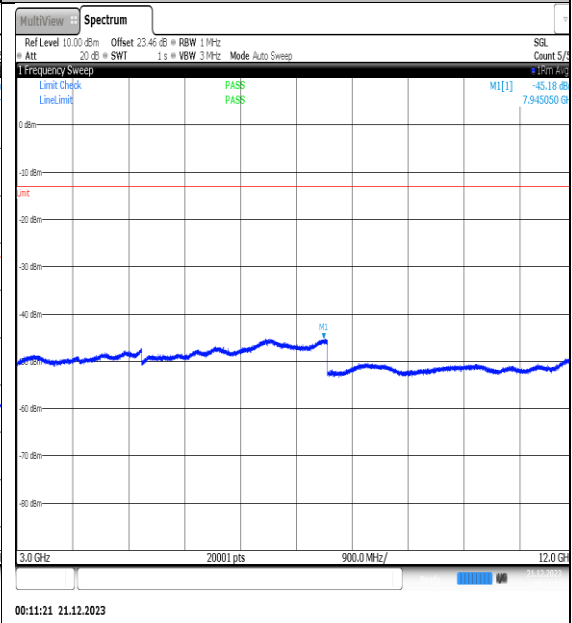

NTNV_N66_PC3_15_25_M_TID4_NS_01_30_10_00_#1

NTNV_N66_PC3_15_25_M_TID4_NS_01_3000_12000_#1