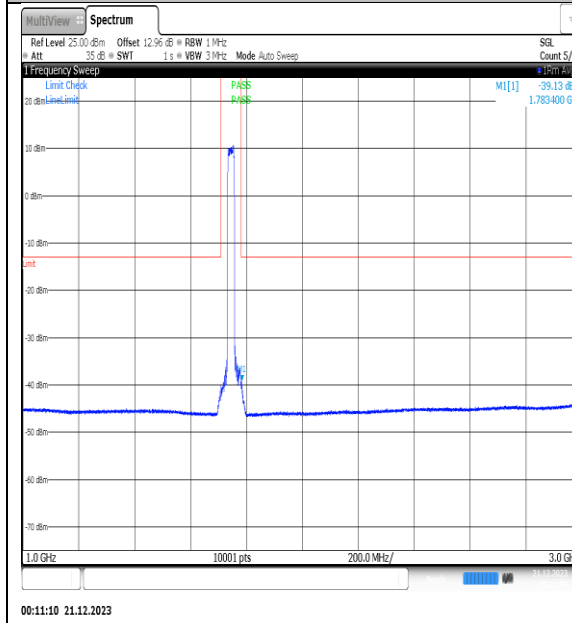

NTNV_N66_PC3_15_25_M_TID4_NS_01_0.15_3_0_#1

NTNV_N66_PC3_15_25_M_TID4_NS_01_1000_3000_#1