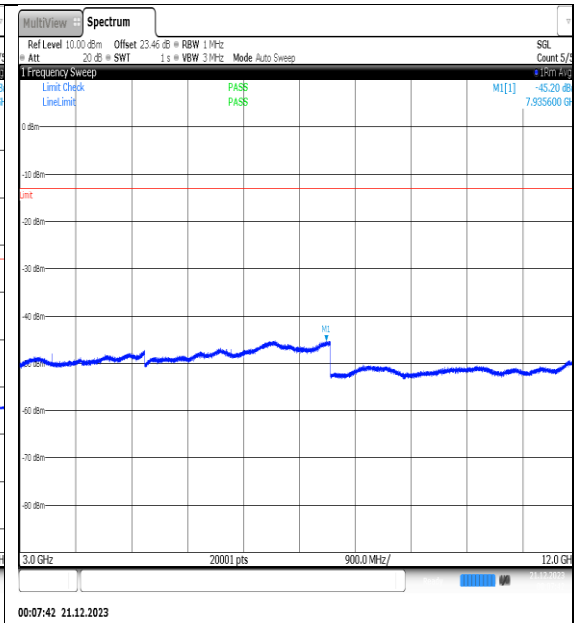

NTVN_N66_PC3_15_25_M_TID3_NS_01_30_100_#1

NTNV_N66_PC3_15_25_M_TID3_NS_01_3000_12000_#1