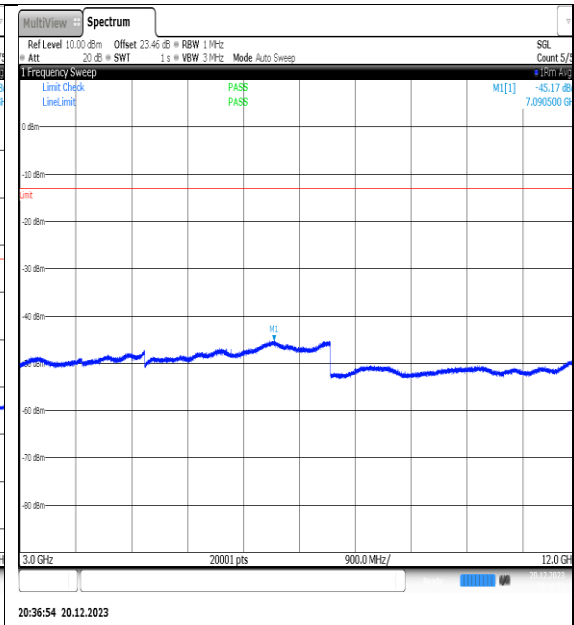

NTVN_N66_PC3_15_25_M_TID1_NS_01_30_100_#1

NTVN_N66_PC3_15_25_M_TID1_NS_01_3000_12000_#1