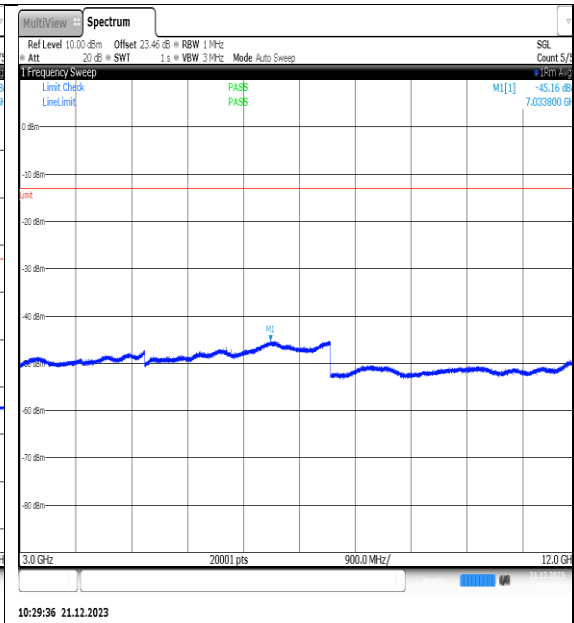

NTVN_N66_PC3_15_25_M_TID13_NS_01_30_1000_#1

NTNV_N66_PC3_15_25_M_TID13_NS_01_3000_12000_#1