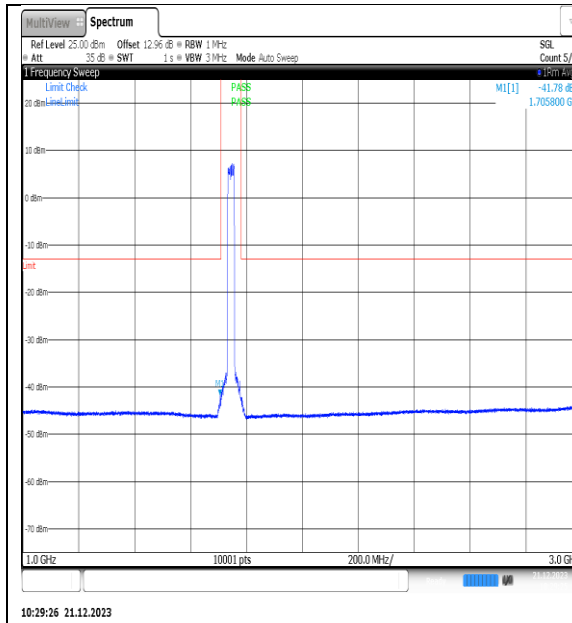

NTVN\_N66\_PC3\_15\_25\_M\_TID12\_NS\_01\_1200\_0\_20000\_#1

NTVN\_N66\_PC3\_15\_25\_M\_TID13\_NS\_01\_0.009\_0.15\_#1

NTVN\_N66\_PC3\_15\_25\_M\_TID13\_NS\_01\_0.15\_30\_#1

NTVN\_N66\_PC3\_15\_25\_M\_TID13\_NS\_01\_30\_1000\_#1