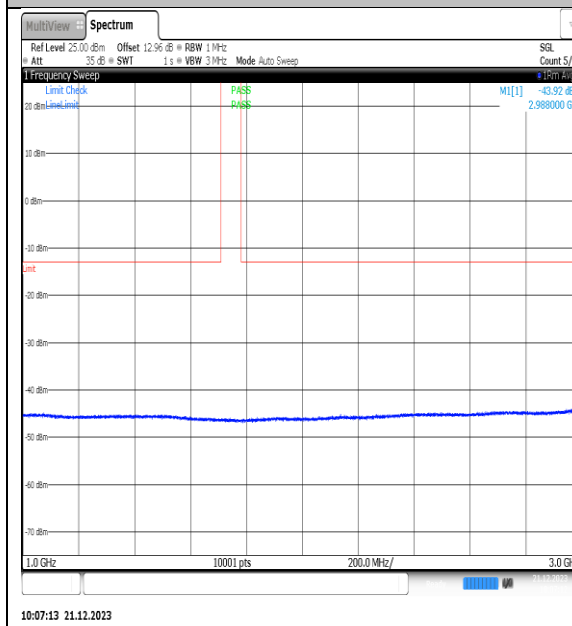

NTNV_N66_PC3_15_25_M_TID8_NS_01_0.15_3_0_#1

NTNV_N66_PC3_15_25_M_TID8_NS_01_1000_3000_#1