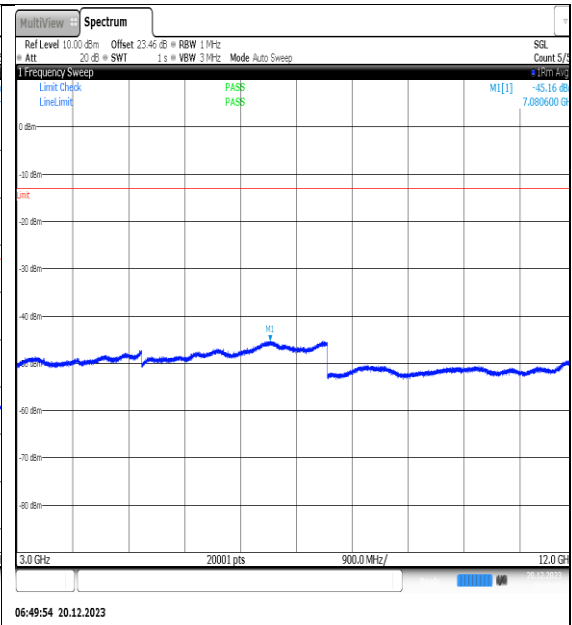

NTVN_N66_PC3_15_15_L_TID1_NS_01_30_100_0_#1

NTVN_N66_PC3_15_15_L_TID1_NS_01_3000_12000_#1