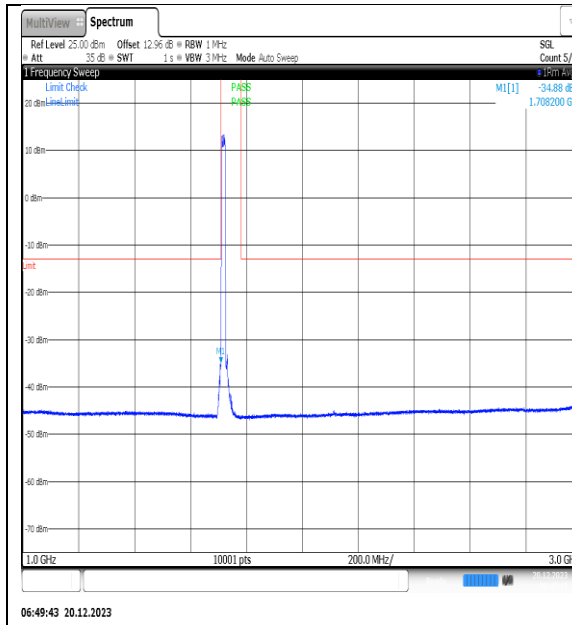

NTVN\_N66\_PC3\_15\_10\_H\_TID15\_NS\_01\_12000\_20000\_#1

NTVN\_N66\_PC3\_15\_15\_L\_TID1\_NS\_01\_0.009\_0.15\_#1

NTVN\_N66\_PC3\_15\_15\_L\_TID1\_NS\_01\_0.15\_30\_#1

NTVN\_N66\_PC3\_15\_15\_L\_TID1\_NS\_01\_30\_100\_0\_#1