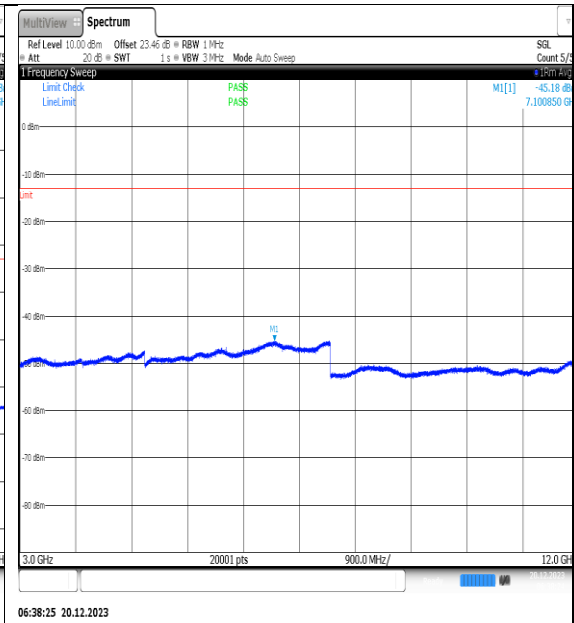

NTVN_N66_PC3_15_10_H_TID12_NS_01_30_100_#1

NTVN_N66_PC3_15_10_H_TID12_NS_01_3000_12000_#1