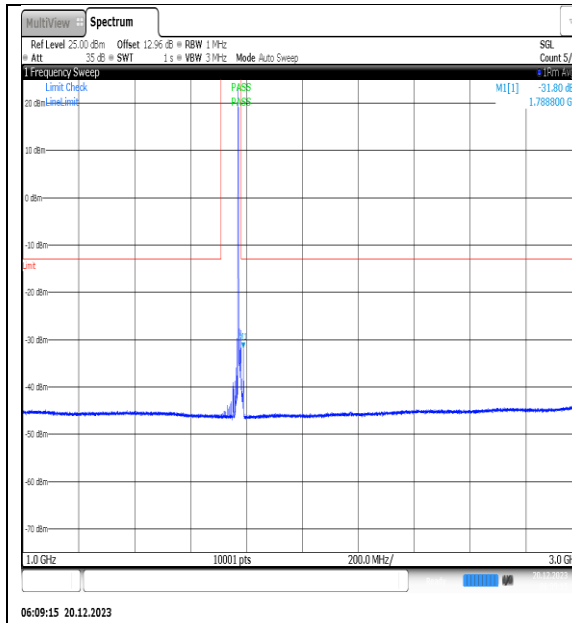

NTVN\_N66\_PC3\_15\_10\_H\_TID1\_NS\_01\_12000\_20000\_#1

NTVN\_N66\_PC3\_15\_10\_H\_TID2\_NS\_01\_0.009\_0.15\_#1

NTVN\_N66\_PC3\_15\_10\_H\_TID2\_NS\_01\_0.15\_30\_#1

NTVN\_N66\_PC3\_15\_10\_H\_TID2\_NS\_01\_30\_100\_0\_#1