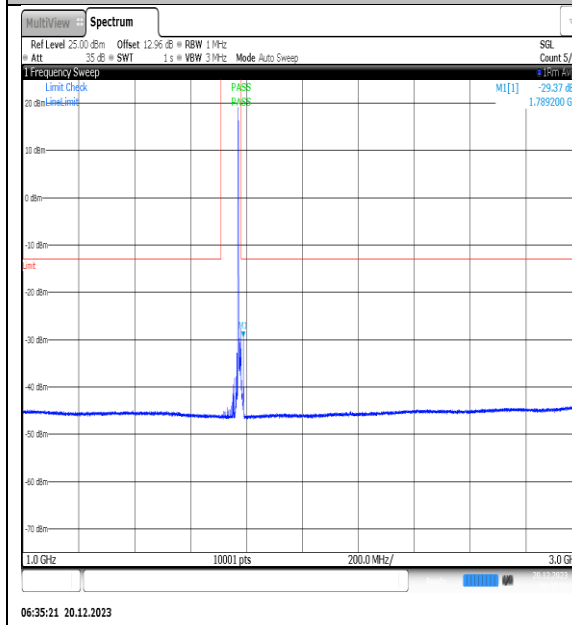

NTNV_N66_PC3_15_10_H_TID11_NS_01_0.15_30_#1

NTNV_N66_PC3_15_10_H_TID11_NS_01_1000_3000_#1