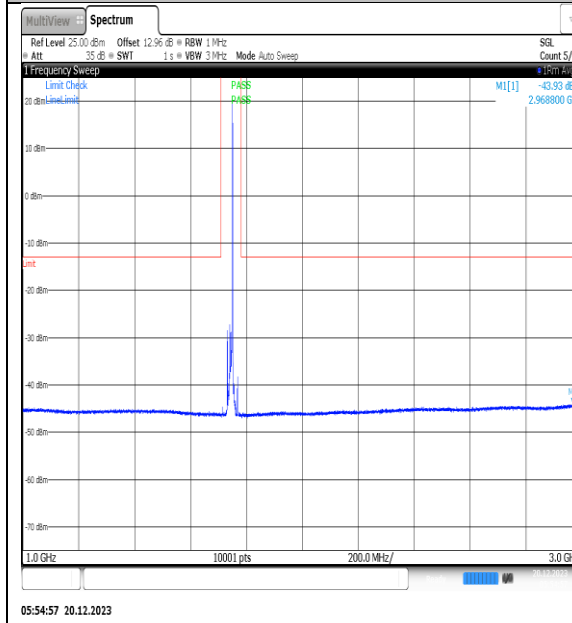

NTNV_N66_PC3_15_10_M_TID12_NS_01_0.15_30_#1

NTNV_N66_PC3_15_10_M_TID12_NS_01_1000_3000_#1