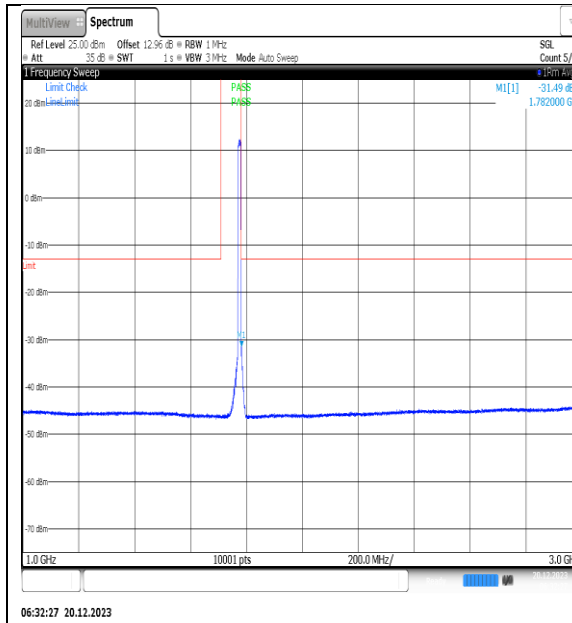

NTVN\_N66\_PC3\_15\_10\_H\_TID9\_NS\_01\_12000\_20000\_#1

NTVN\_N66\_PC3\_15\_10\_H\_TID10\_NS\_01\_0.009\_0.15\_#1

NTVN\_N66\_PC3\_15\_10\_H\_TID10\_NS\_01\_0.15\_30\_#1

NTVN\_N66\_PC3\_15\_10\_H\_TID10\_NS\_01\_30\_100\_#1