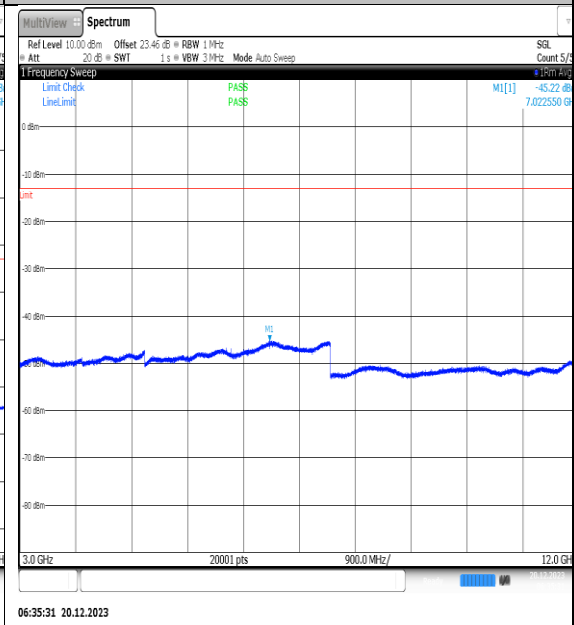

NTNV_N66_PC3_15_10_H_TID11_NS_01_30_10_00_#1

NTNV_N66_PC3_15_10_H_TID11_NS_01_3000_12000_#1