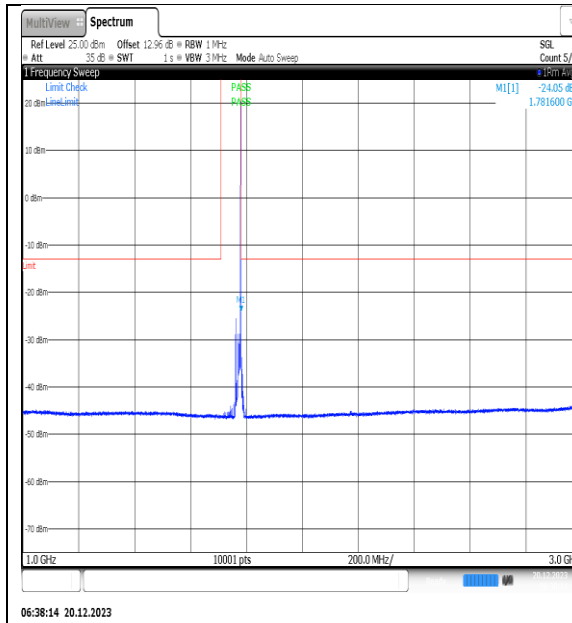

NTVN\_N66\_PC3\_15\_10\_H\_TID11\_NS\_01\_12000\_20000\_#1

NTVN\_N66\_PC3\_15\_10\_H\_TID12\_NS\_01\_0.009\_0.15\_#1

NTVN\_N66\_PC3\_15\_10\_H\_TID12\_NS\_01\_0.15\_30\_#1

NTVN\_N66\_PC3\_15\_10\_H\_TID12\_NS\_01\_30\_100\_#1