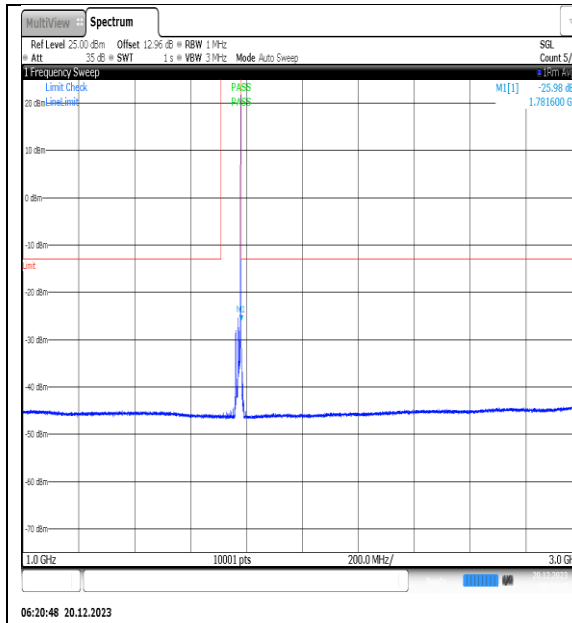

NTVN\_N66\_PC3\_15\_10\_H\_TID5\_NS\_01\_12000\_20000\_#1

NTVN\_N66\_PC3\_15\_10\_H\_TID6\_NS\_01\_0.009\_0.15\_#1

NTVN\_N66\_PC3\_15\_10\_H\_TID6\_NS\_01\_0.15\_30\_#1

NTVN\_N66\_PC3\_15\_10\_H\_TID6\_NS\_01\_30\_100\_0\_#1