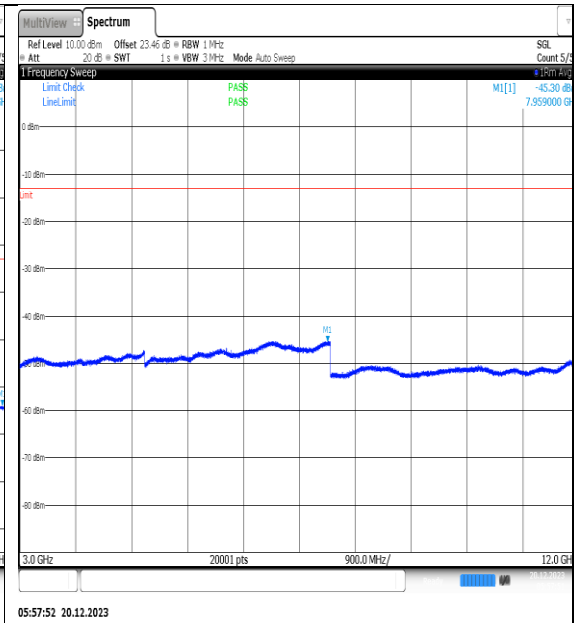

NTVN_N66_PC3_15_10_M_TID13_NS_01_30_1000_#1

NTNV_N66_PC3_15_10_M_TID13_NS_01_3000_12000_#1