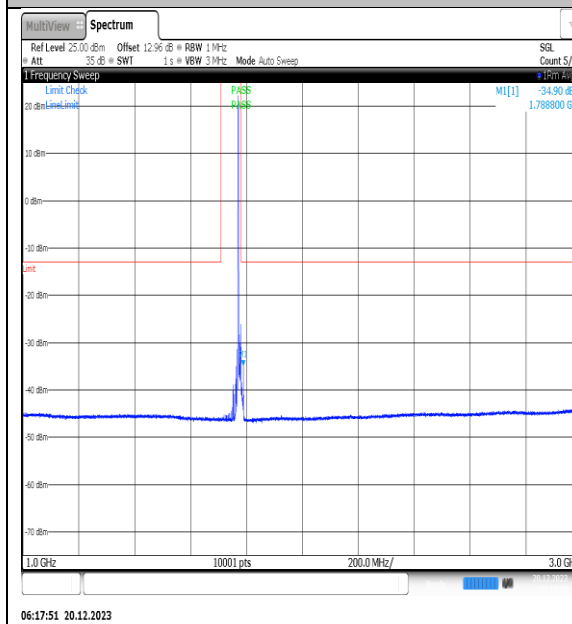

NTNV_N66_PC3_15_10_H_TID5_NS_01_0.15_3_0_#1

NTNV_N66_PC3_15_10_H_TID5_NS_01_1000_3_000_#1