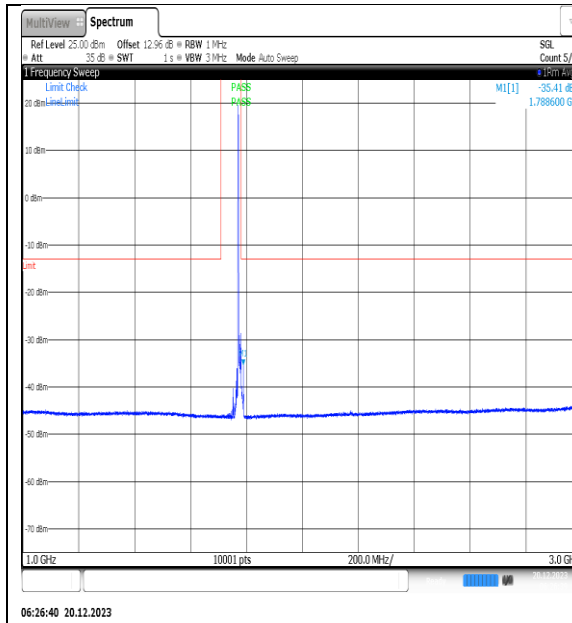

NTVN\_N66\_PC3\_15\_10\_H\_TID7\_NS\_01\_12000\_20000\_#1

NTVN\_N66\_PC3\_15\_10\_H\_TID8\_NS\_01\_0.009\_0.15\_#1

NTVN\_N66\_PC3\_15\_10\_H\_TID8\_NS\_01\_0.15\_30\_#1

NTVN\_N66\_PC3\_15\_10\_H\_TID8\_NS\_01\_30\_100\_0\_#1