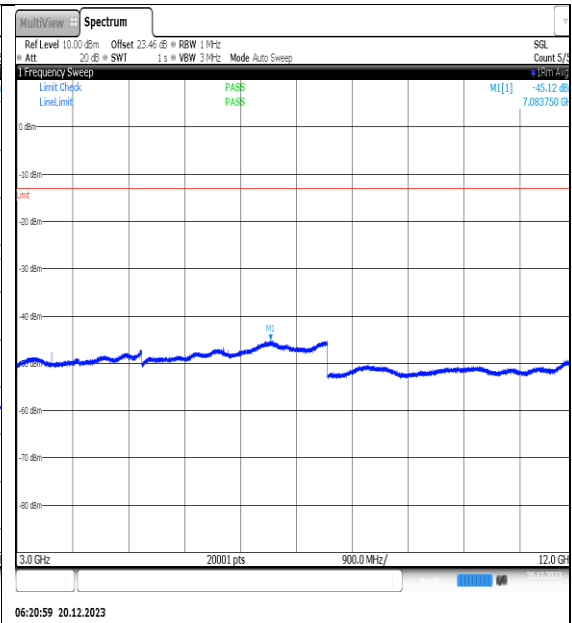

NTVN_N66_PC3_15_10_H_TID6_NS_01_30_100_0_#1

NTVN_N66_PC3_15_10_H_TID6_NS_01_3000_1_2000_#1