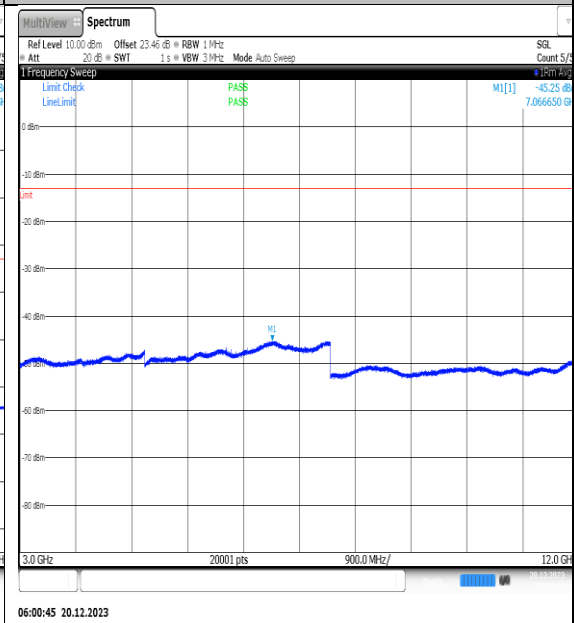

NTNV_N66_PC3_15_10_M_TID14_NS_01_30_1000_#1

NTNV_N66_PC3_15_10_M_TID14_NS_01_3000_12000_#1