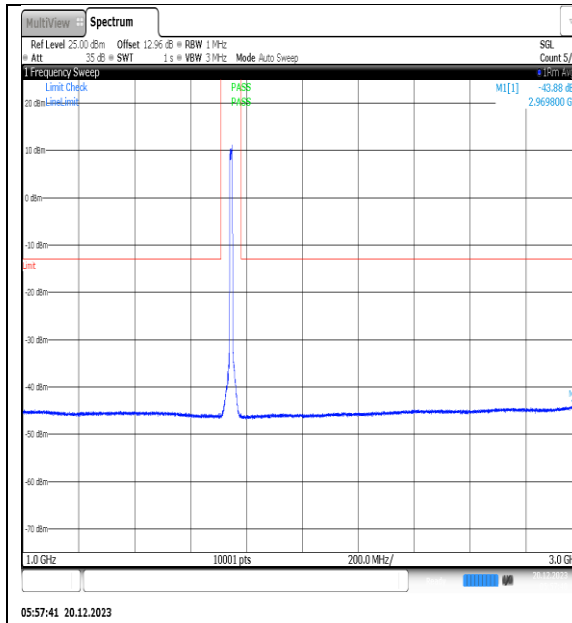

NTVN\_N66\_PC3\_15\_10\_M\_TID12\_NS\_01\_1200\_0\_20000\_#1

NTVN\_N66\_PC3\_15\_10\_M\_TID13\_NS\_01\_0.009\_0.15\_#1

NTVN\_N66\_PC3\_15\_10\_M\_TID13\_NS\_01\_0.15\_30\_#1

NTVN\_N66\_PC3\_15\_10\_M\_TID13\_NS\_01\_30\_1000\_#1