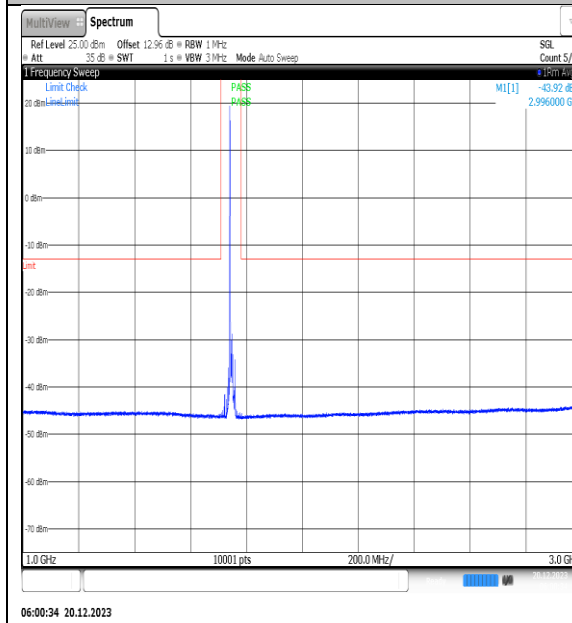

NTNV_N66_PC3_15_10_M_TID14_NS_01_0.15_30_#1

NTNV_N66_PC3_15_10_M_TID14_NS_01_1000_3000_#1