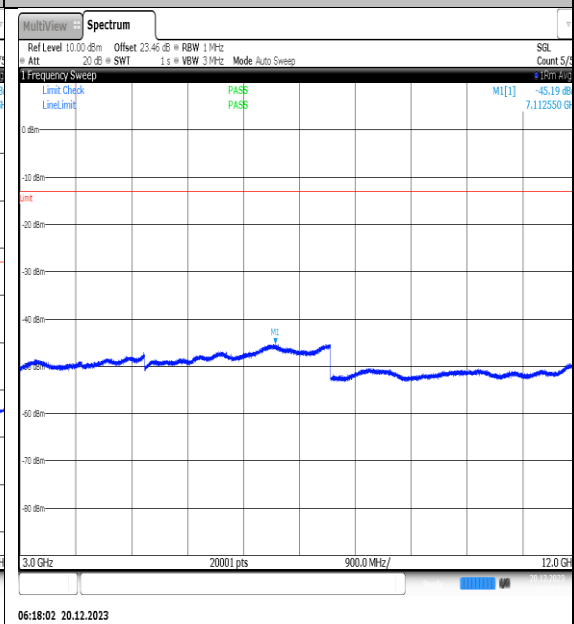

NTNV_N66_PC3_15_10_H_TID5_NS_01_30_100_0_#1

NTNV_N66_PC3_15_10_H_TID5_NS_01_3000_1_2000_#1