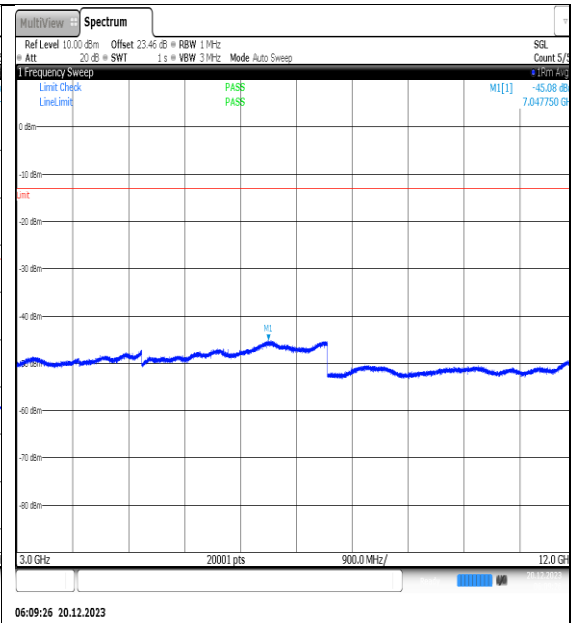

NTVN_N66_PC3_15_10_H_TID2_NS_01_30_100_0_#1

NTVN_N66_PC3_15_10_H_TID2_NS_01_3000_12000_#1