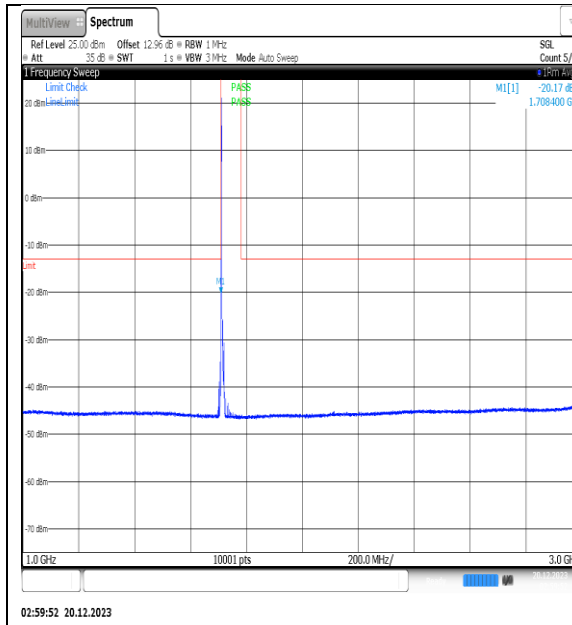

NTVN\_N66\_PC3\_15\_5\_L\_TID10\_NS\_01\_12000\_20000\_#1

NTVN\_N66\_PC3\_15\_5\_L\_TID11\_NS\_01\_0.009\_0.15\_#1

NTVN\_N66\_PC3\_15\_5\_L\_TID11\_NS\_01\_0.15\_30\_#1

NTVN\_N66\_PC3\_15\_5\_L\_TID11\_NS\_01\_30\_100\_0\_#1