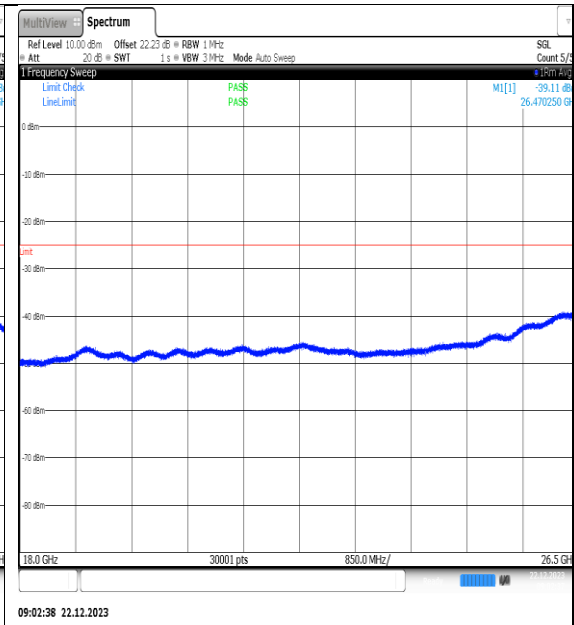

NTNV_N41_PC2_30_10_L_TID11_NS_01_1000_3000_#1

NTNV_N41_PC2_30_10_L_TID11_NS_01_18000_26500_#1