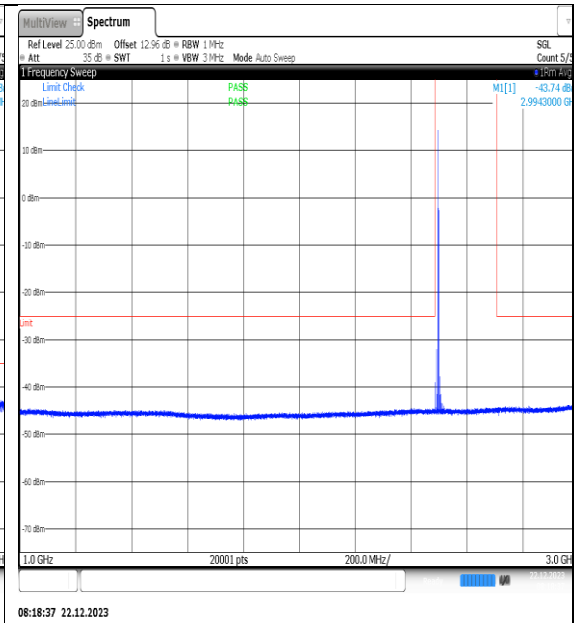

NTNV_N41_PC2_30_10_L_TID2_NS_01_0.15_30_#1

NTNV_N41_PC2_30_10_L_TID2_NS_01_1000_3_000_#1