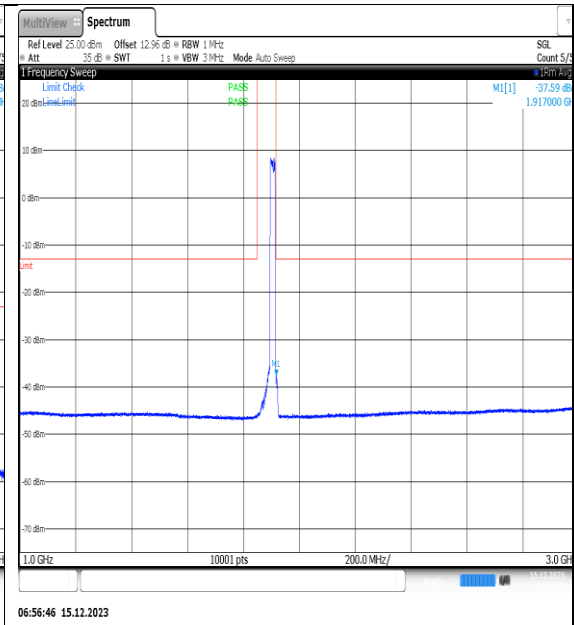

NTVN_N25_PC3_15_20_H_TID13_NS_01_0.15_30_#1

NTVN_N25_PC3_15_20_H_TID13_NS_01_1000_3000_#1