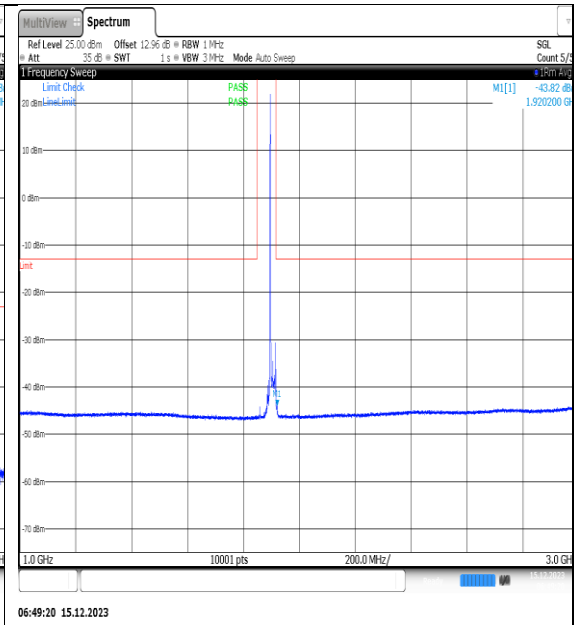

NTVN_N25_PC3_15_20_H_TID11_NS_01_0.15_30_#1

NTVN_N25_PC3_15_20_H_TID11_NS_01_1000_3000_#1