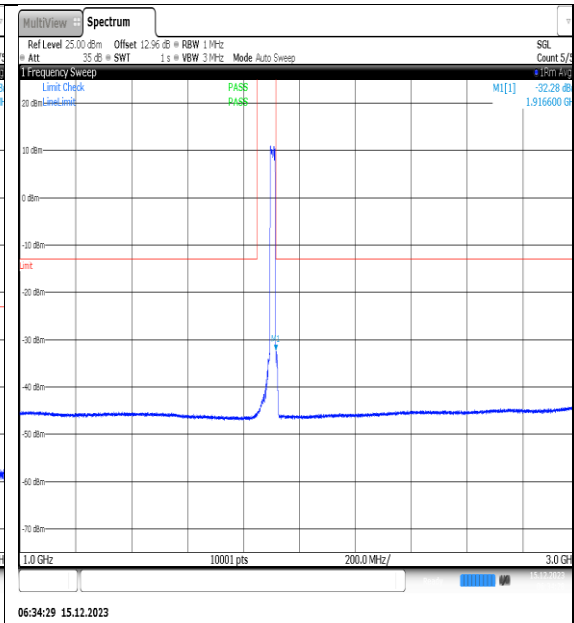

NTVN_N25_PC3_15_20_H_TID7_NS_01_0.15_30_#1

NTVN_N25_PC3_15_20_H_TID7_NS_01_1000_3000_#1