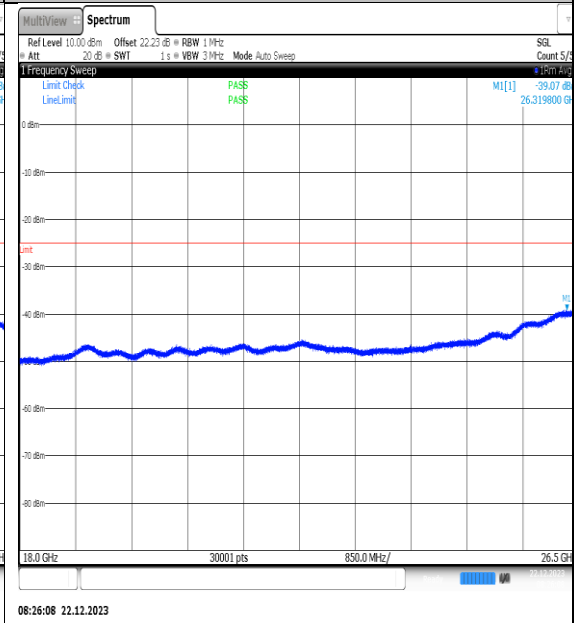

NTNV_N41_PC2_30_10_L_TID4_NS_01_1000_3000_#1

NTNV_N41_PC2_30_10_L_TID4_NS_01_18000_26500_#1