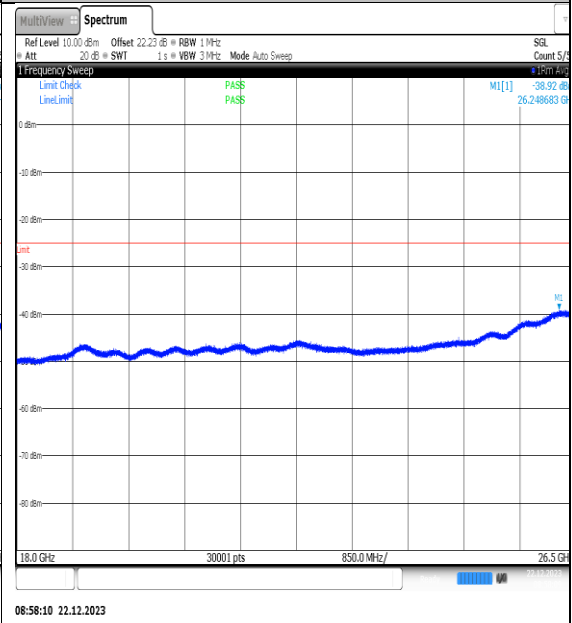

NTNV_N41_PC2_30_10_L_TID10_NS_01_1000_3000_#1

NTNV_N41_PC2_30_10_L_TID10_NS_01_18000_26500_#1