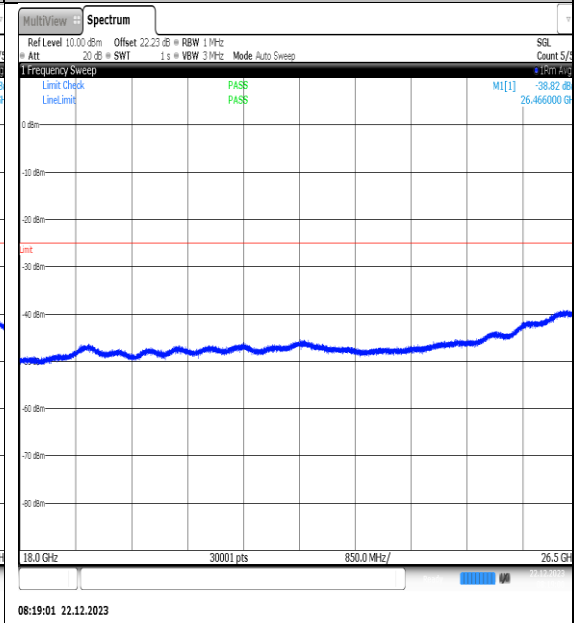

NTNV_N41_PC2_30_10_L_TID2_NS_01_1000_3_000_#1

NTNV_N41_PC2_30_10_L_TID2_NS_01_18000_26500_#1