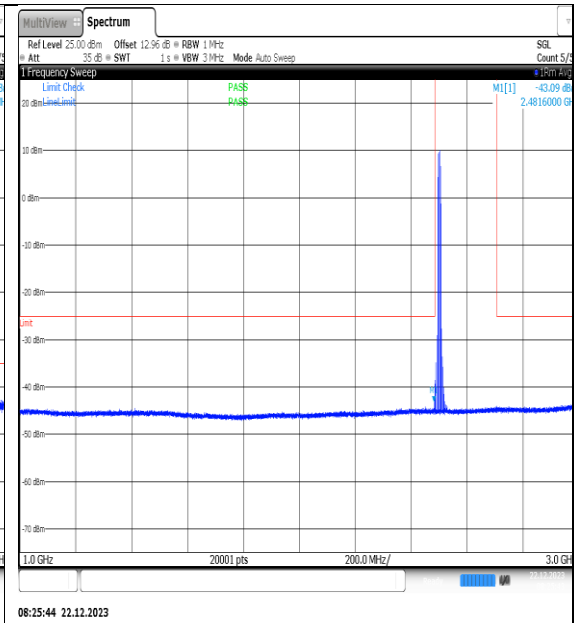

NTVN_N41_PC2_30_10_L_TID4_NS_01_0.15_30_#1

NTNV_N41_PC2_30_10_L_TID4_NS_01_1000_3000_#1