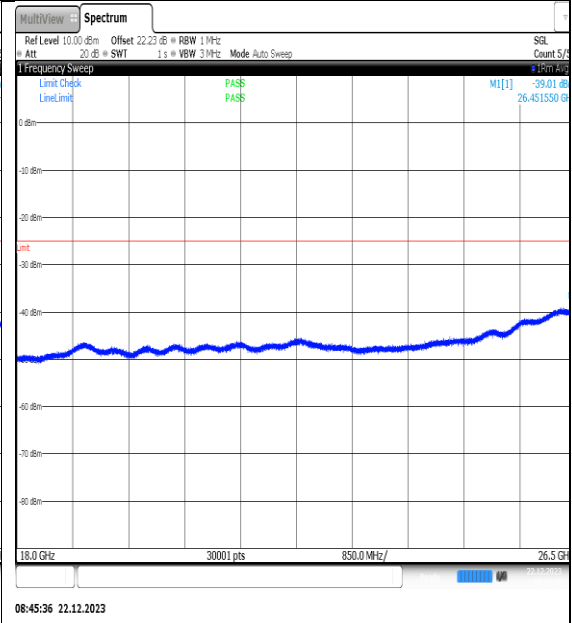

NTNV_N41_PC2_30_10_L_TID8_NS_01_1000_3_000_#1

NTNV_N41_PC2_30_10_L_TID8_NS_01_18000_26500_#1