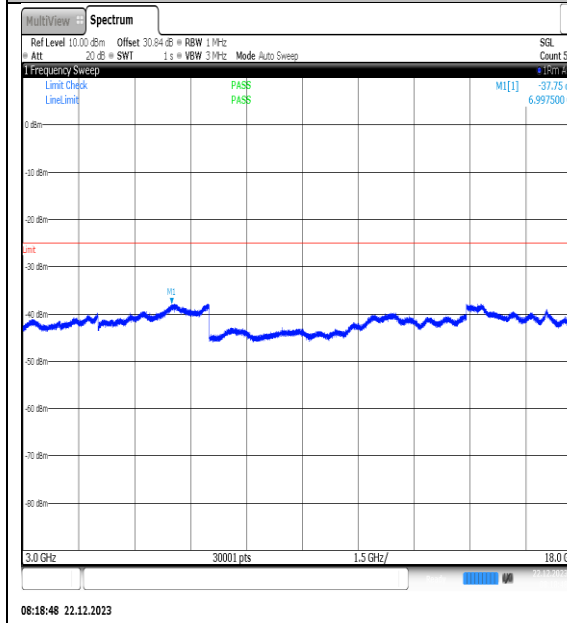

NTNV_N41_PC2_30_10_L_TID2_NS_01_30_100_0_#1

NTNV_N41_PC2_30_10_L_TID2_NS_01_3000_1_8000_#1