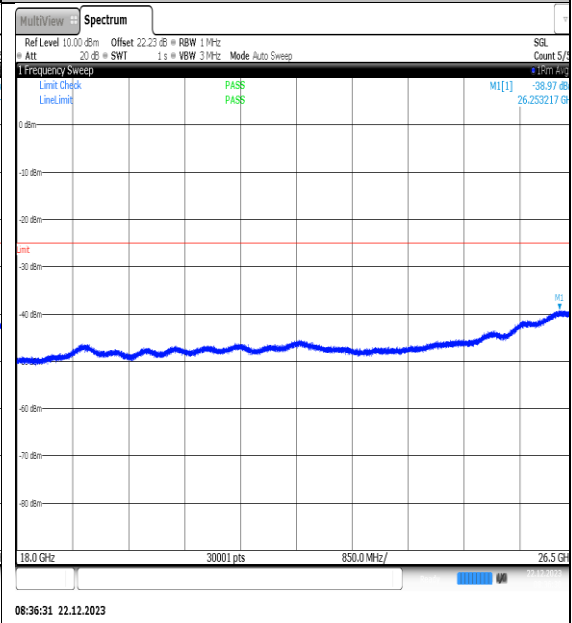

NTVN_N41_PC2_30_10_L_TID6_NS_01_1000_3000_#1

NTVN_N41_PC2_30_10_L_TID6_NS_01_18000_26500_#1