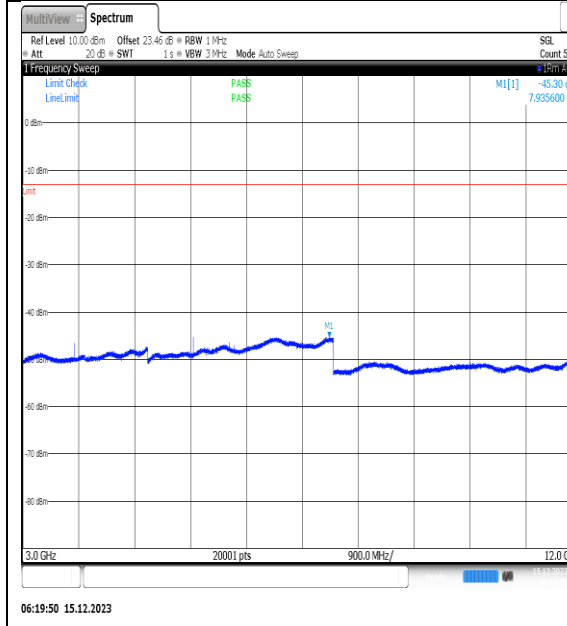

NTVN_N25_PC3_15_20_H_TID3_NS_01_30_100_0_#1

NTVN_N25_PC3_15_20_H_TID3_NS_01_3000_12000_#1