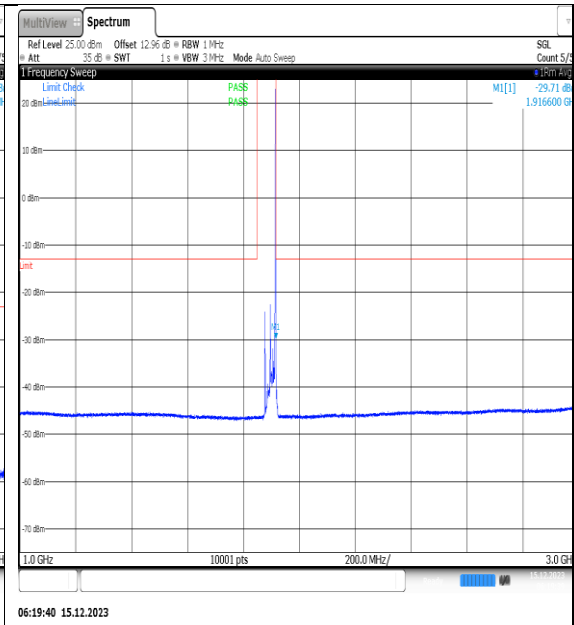

NTVN_N25_PC3_15_20_H_TID3_NS_01_0.15_30_#1

NTVN_N25_PC3_15_20_H_TID3_NS_01_1000_3000_#1