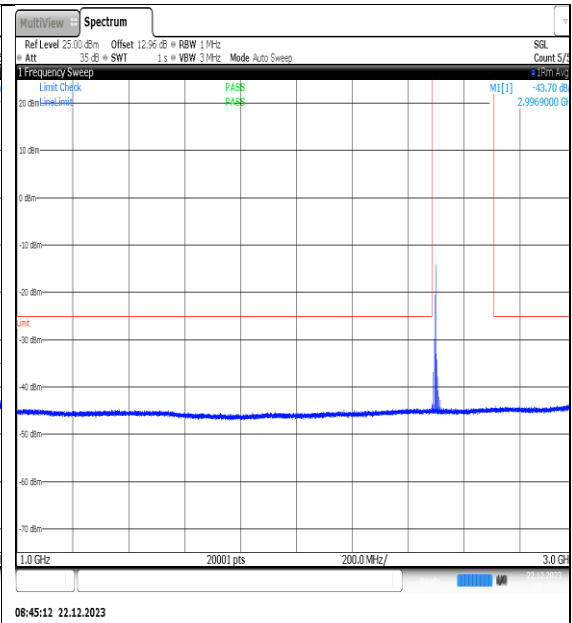

NTNV_N41_PC2_30_10_L_TID8_NS_01_0.15_30_#1

NTNV_N41_PC2_30_10_L_TID8_NS_01_1000_3_000_#1