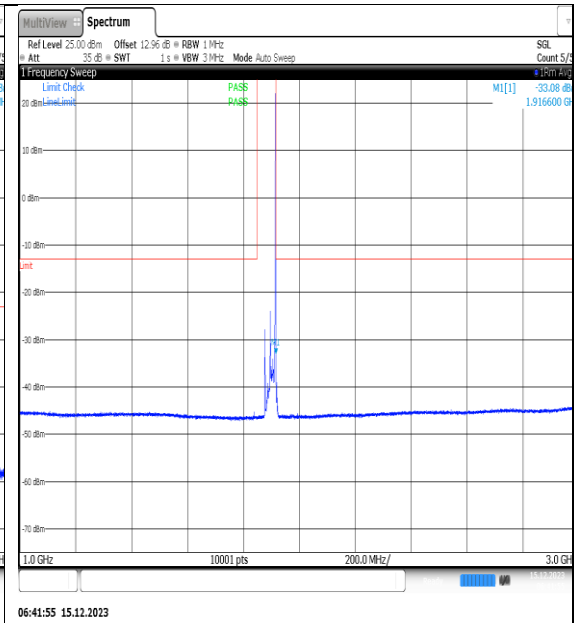

NTVN_N25_PC3_15_20_H_TID9_NS_01_0.15_30_#1

NTVN_N25_PC3_15_20_H_TID9_NS_01_1000_3000_#1