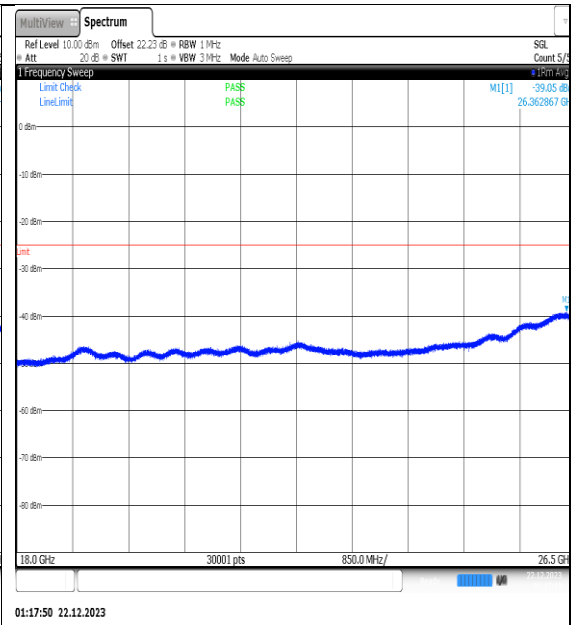

NTNV_N41_PC2_30_10_L_TID1_NS_01_1000_3_000_#1

NTNV_N41_PC2_30_10_L_TID1_NS_01_18000_26500_#1