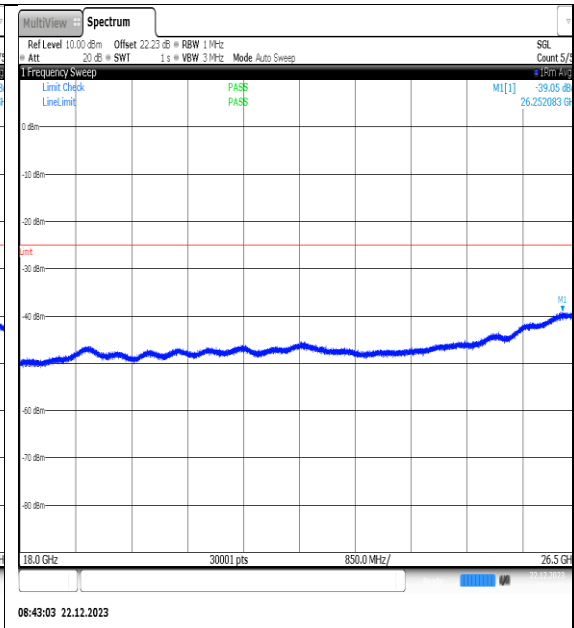

NTVN_N41_PC2_30_10_L_TID7_NS_01_1000_3_000_#1

NTNV_N41_PC2_30_10_L_TID7_NS_01_18000_26500_#1