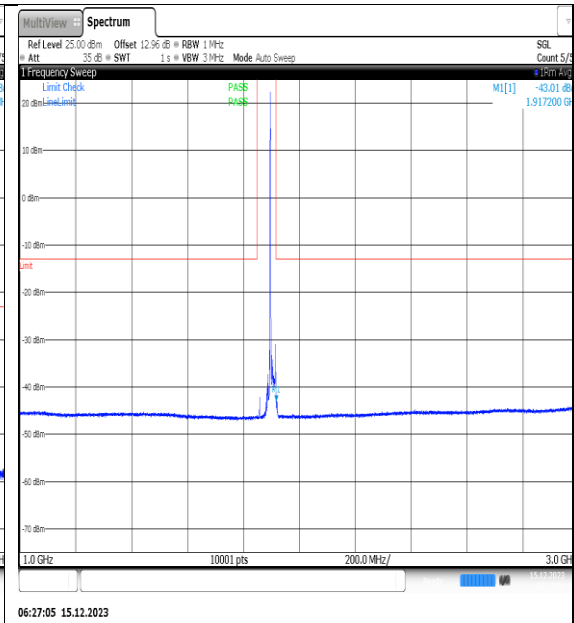

NTVN_N25_PC3_15_20_H_TID5_NS_01_0.15_30_#1

NTVN_N25_PC3_15_20_H_TID5_NS_01_1000_3000_#1