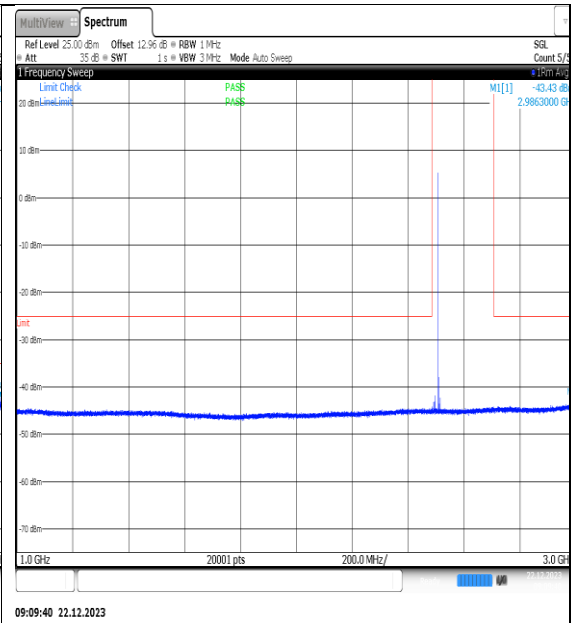

NTNV_N41_PC2_30_10_L_TID12_NS_01_0.15_30_#1

NTNV_N41_PC2_30_10_L_TID12_NS_01_1000_3000_#1