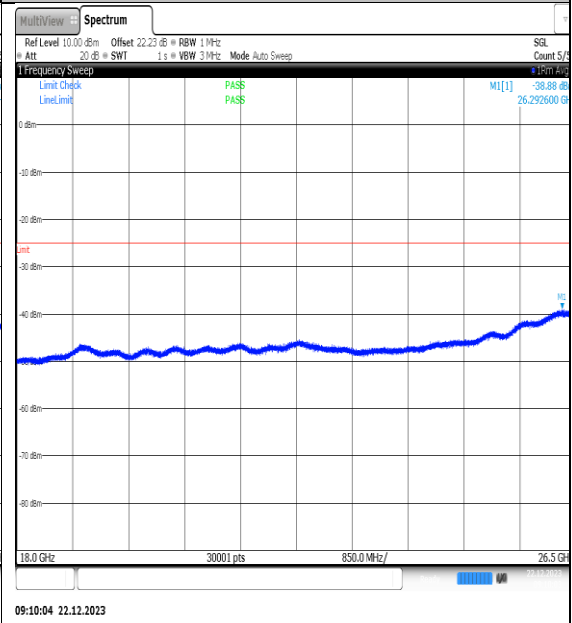

NTNV_N41_PC2_30_10_L_TID12_NS_01_1000_3000_#1

NTNV_N41_PC2_30_10_L_TID12_NS_01_18000_26500_#1