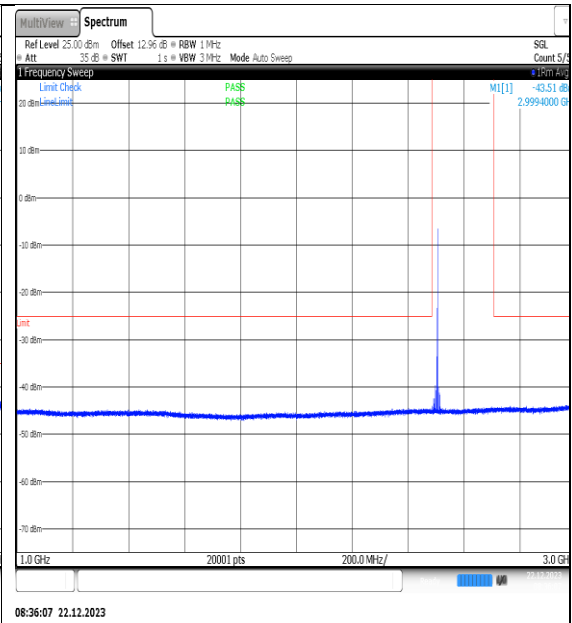

NTVN_N41_PC2_30_10_L_TID6_NS_01_0.15_30_#1

NTVN_N41_PC2_30_10_L_TID6_NS_01_1000_3000_#1