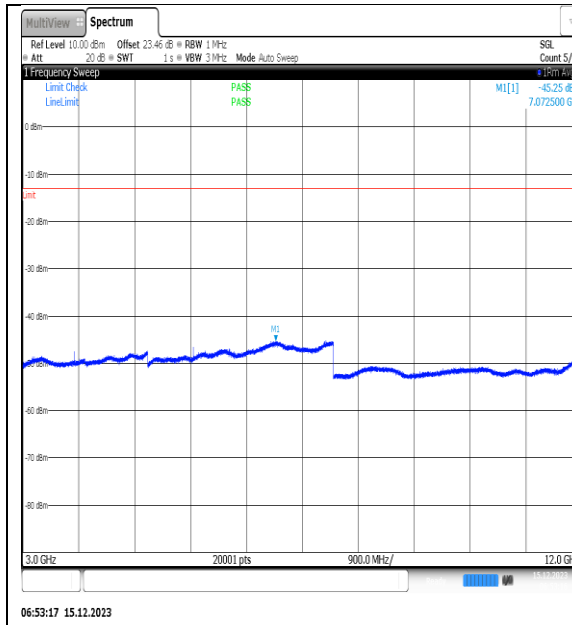

NTVN\_N25\_PC3\_15\_20\_H\_TID12\_NS\_01\_0.09\_0.15\_#1

NTVN\_N25\_PC3\_15\_20\_H\_TID12\_NS\_01\_0.15\_30\_#1

NTVN\_N25\_PC3\_15\_20\_H\_TID12\_NS\_01\_30\_100\_#1

NTVN\_N25\_PC3\_15\_20\_H\_TID12\_NS\_01\_1000\_3000\_#1