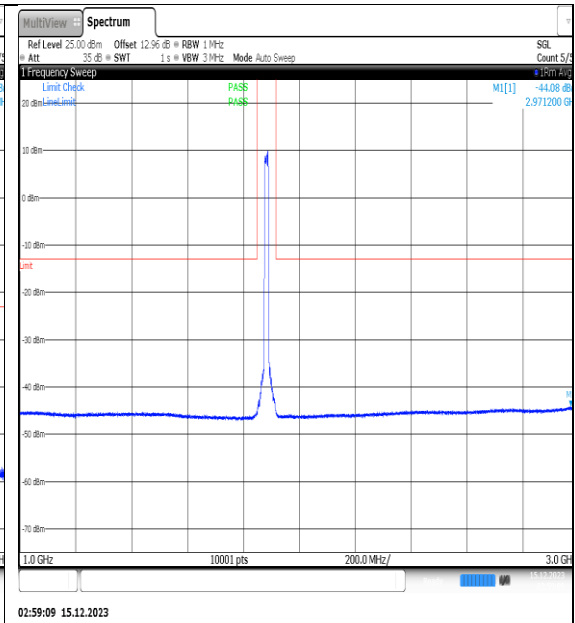

NTVN_N25_PC3_15_15_M_TID13_NS_01_0.15_30_#1

NTVN_N25_PC3_15_15_M_TID13_NS_01_1000_3000_#1