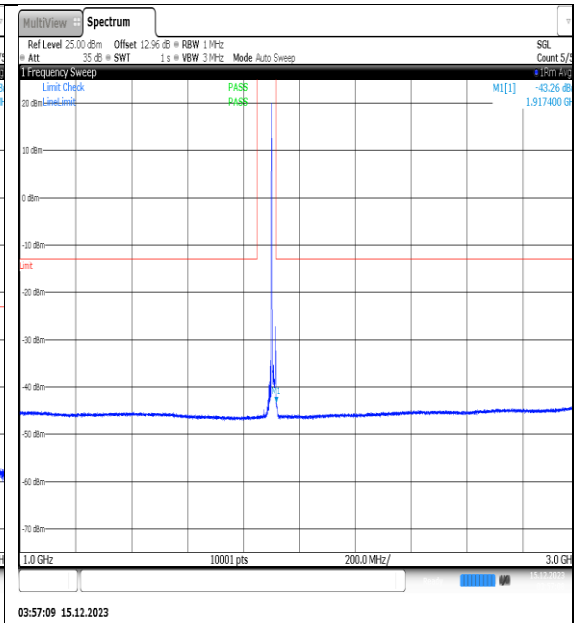

NTVN_N25_PC3_15_15_H_TID14_NS_01_0.15_30_#1

NTVN_N25_PC3_15_15_H_TID14_NS_01_1000_3000_#1