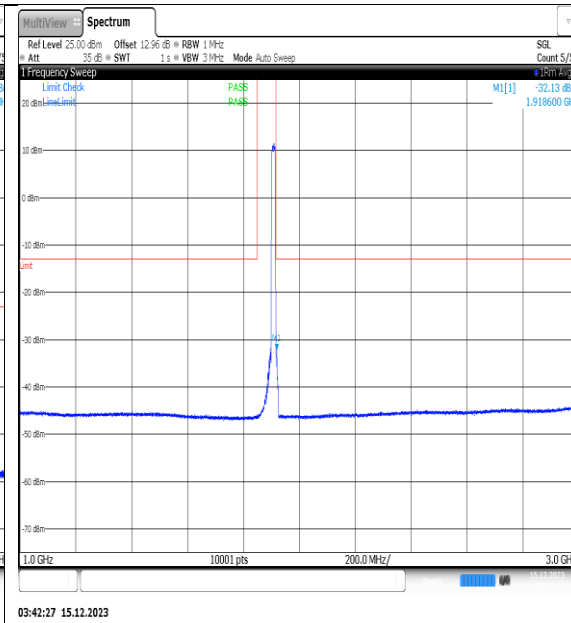

NTVN_N25_PC3_15_15_H_TID10_NS_01_0.15_30_#1

NTVN_N25_PC3_15_15_H_TID10_NS_01_1000_3000_#1