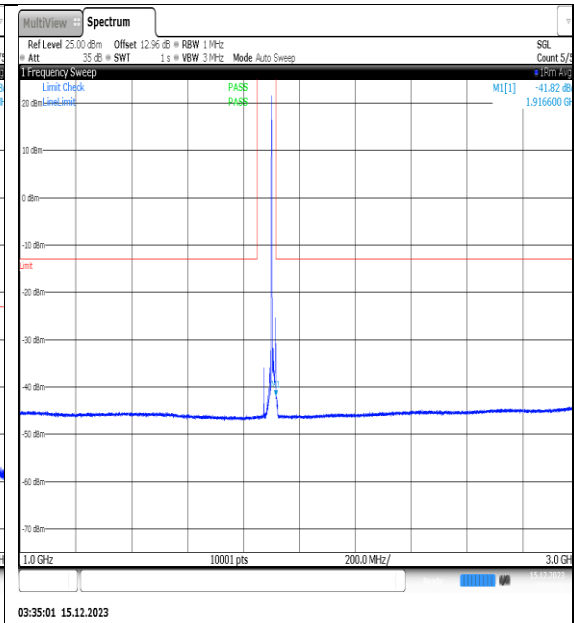

NTVN_N25_PC3_15_15_H_TID8_NS_01_0.15_3_0_#1

NTVN_N25_PC3_15_15_H_TID8_NS_01_1000_3000_#1