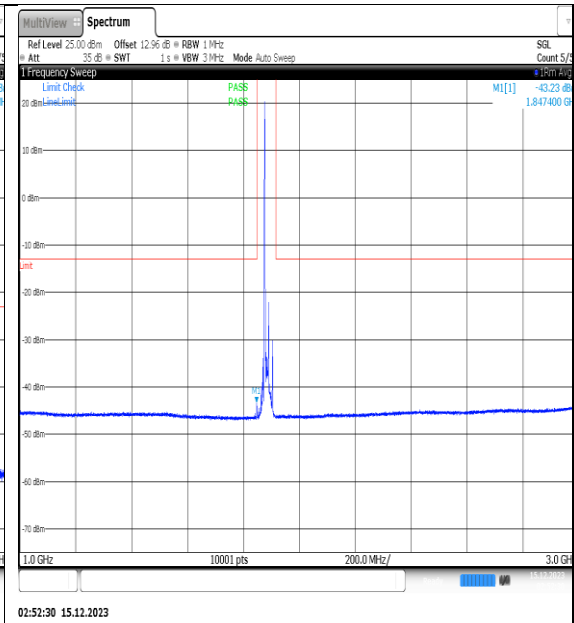

NTVN_N25_PC3_15_15_M_TID11_NS_01_0.15_30_#1

NTVN_N25_PC3_15_15_M_TID11_NS_01_1000_3000_#1