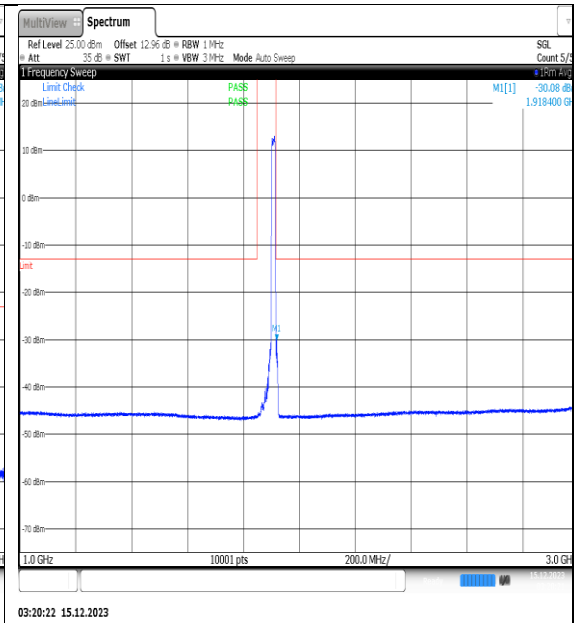

NTVN_N25_PC3_15_15_H_TID4_NS_01_0.15_30_#1

NTVN_N25_PC3_15_15_H_TID4_NS_01_1000_3000_#1