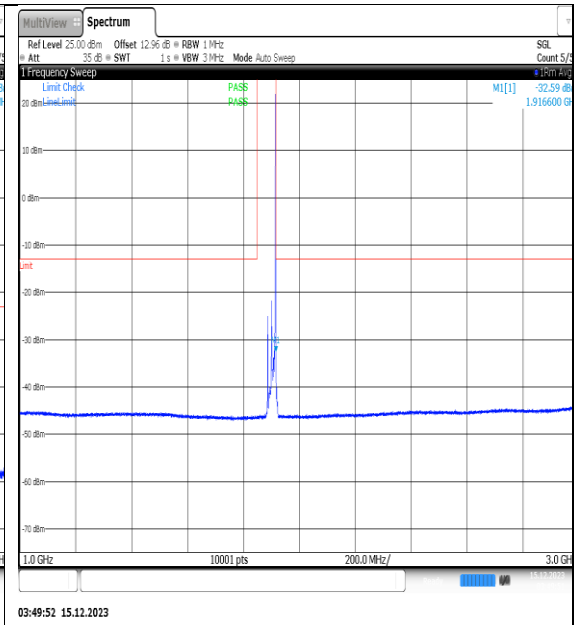

NTVN_N25_PC3_15_15_H_TID12_NS_01_0.15_30_#1

NTVN_N25_PC3_15_15_H_TID12_NS_01_1000_3000_#1