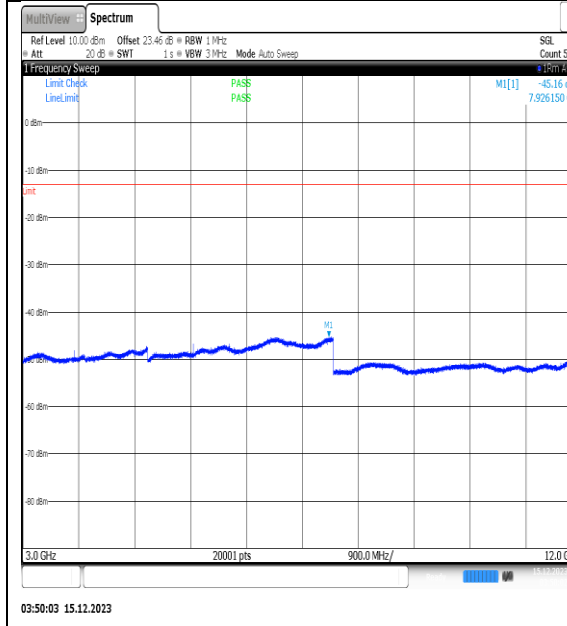

NTVN_N25_PC3_15_15_H_TID12_NS_01_30_10_00_#1

NTVN_N25_PC3_15_15_H_TID12_NS_01_3000_12000_#1