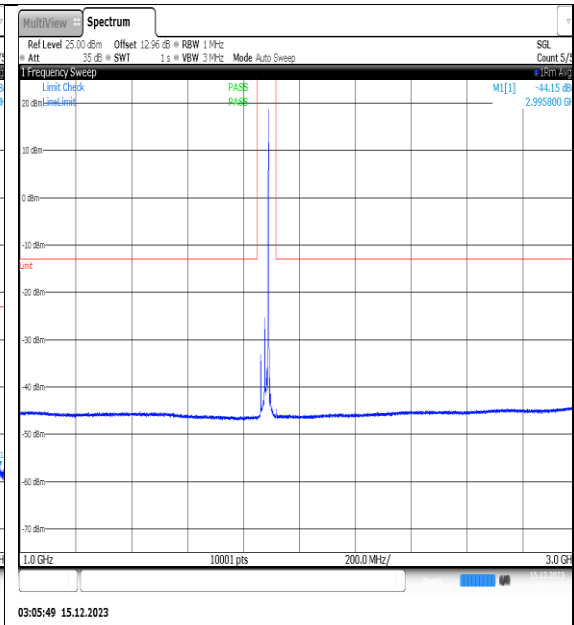

NTVN_N25_PC3_15_15_M_TID15_NS_01_0.15_30_#1

NTVN_N25_PC3_15_15_M_TID15_NS_01_1000_3000_#1