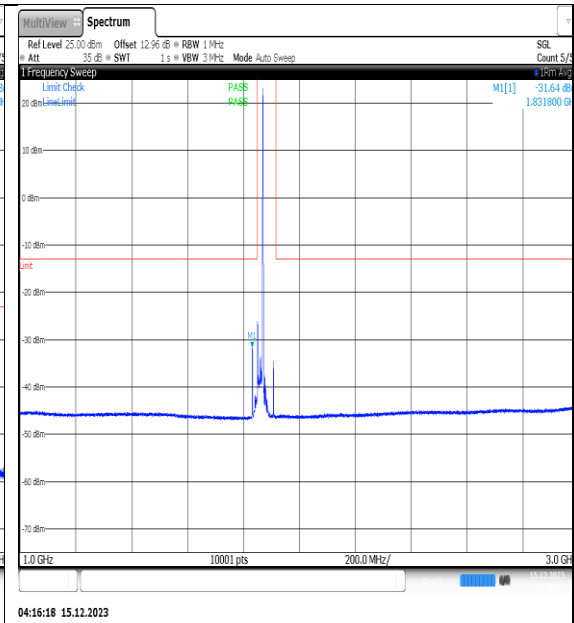

NTNV_N25_PC3_15_20_L_TID3_NS_01_0.15_30_#1

NTNV_N25_PC3_15_20_L_TID3_NS_01_1000_3_000_#1