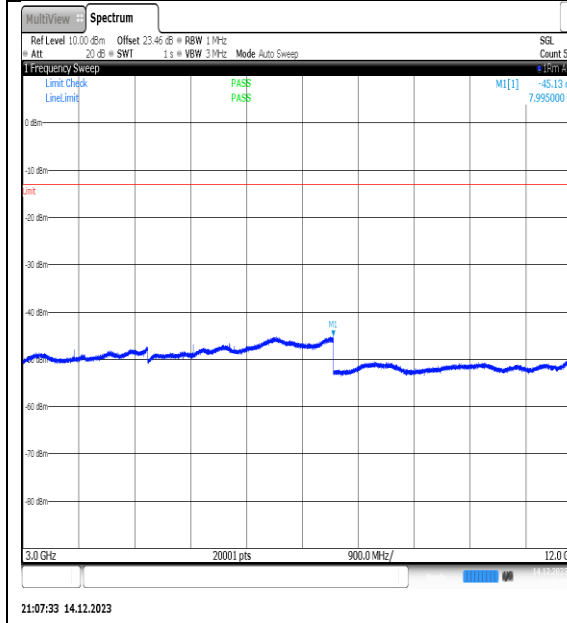

NTVN_N25_PC3_15_5_H_TID12_NS_01_3000_12000_#1