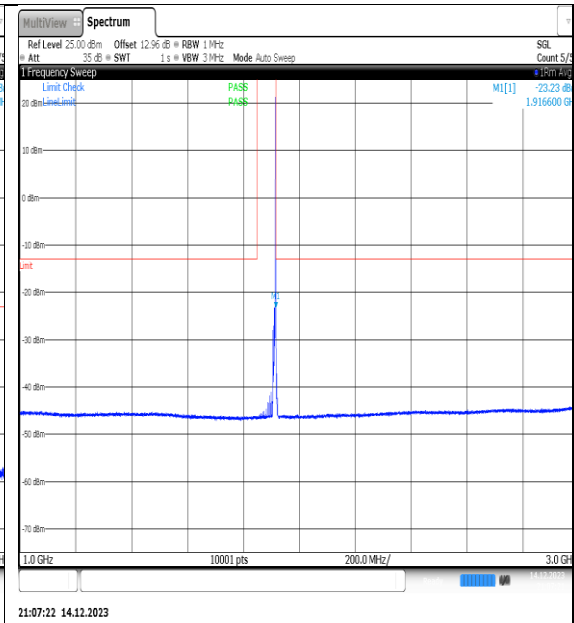

NTVN_N25_PC3_15_5_H_TID12_NS_01_1000_3000_#1