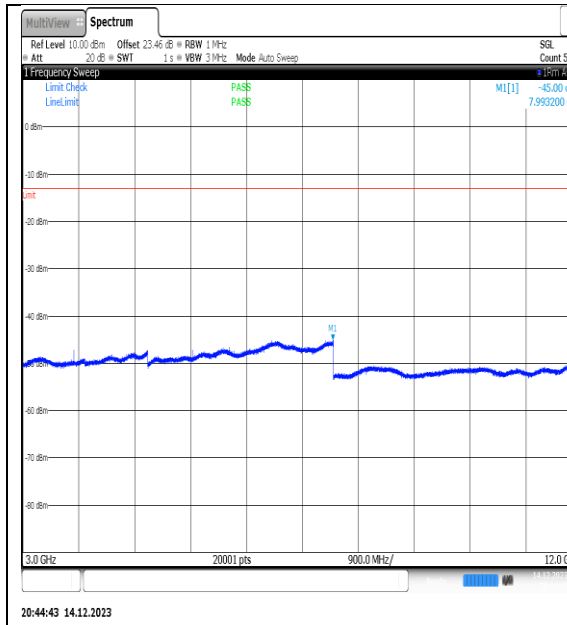

NTVN\_N25\_PC3\_15\_5\_H\_TID5\_NS\_01\_0.009\_0\_15\_#1

NTVN\_N25\_PC3\_15\_5\_H\_TID5\_NS\_01\_0.15\_30\_#1

NTVN\_N25\_PC3\_15\_5\_H\_TID5\_NS\_01\_30\_1000\_#1

NTVN\_N25\_PC3\_15\_5\_H\_TID5\_NS\_01\_1000\_30\_00\_#1