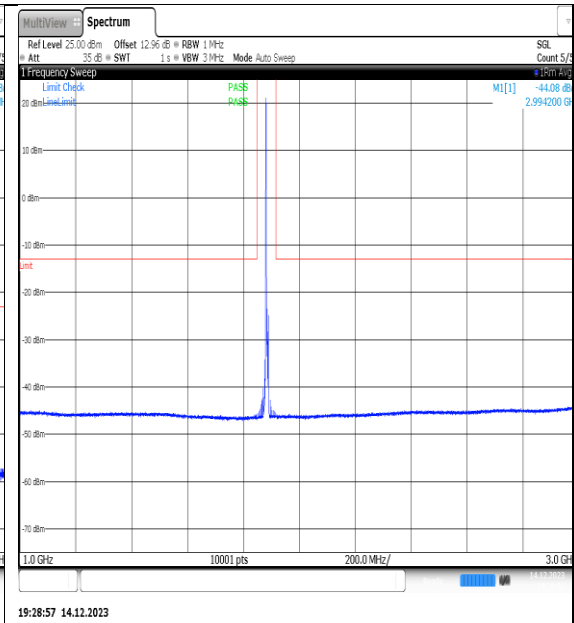

NTVN_N25_PC3_15_5_M_TID5_NS_01_0.15_30_#1

NTNV_N25_PC3_15_5_M_TID5_NS_01_1000_3000_#1