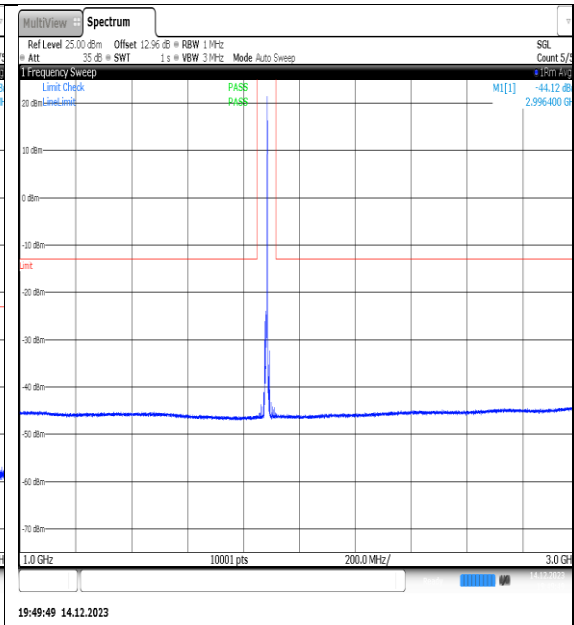

NTVN_N25_PC3_15_5_M_TID9_NS_01_0.15_30_#1

NTVN_N25_PC3_15_5_M_TID9_NS_01_1000_3000_#1