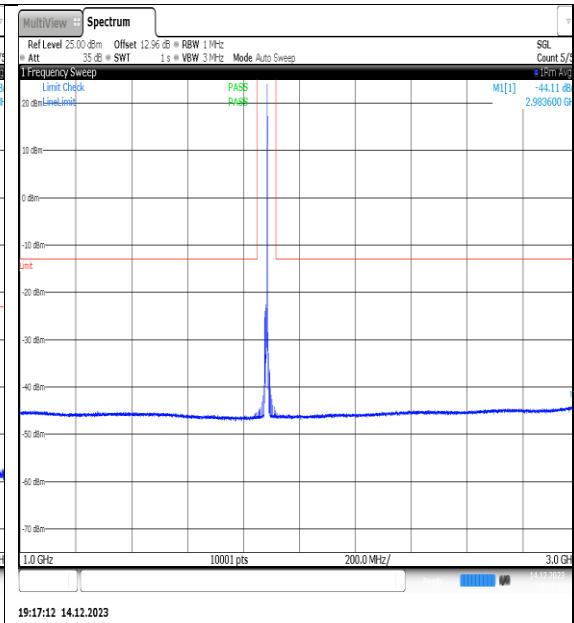

NTVN_N25_PC3_15_5_M_TID3_NS_01_0.15_30_#1

NTVN_N25_PC3_15_5_M_TID3_NS_01_1000_3000_#1