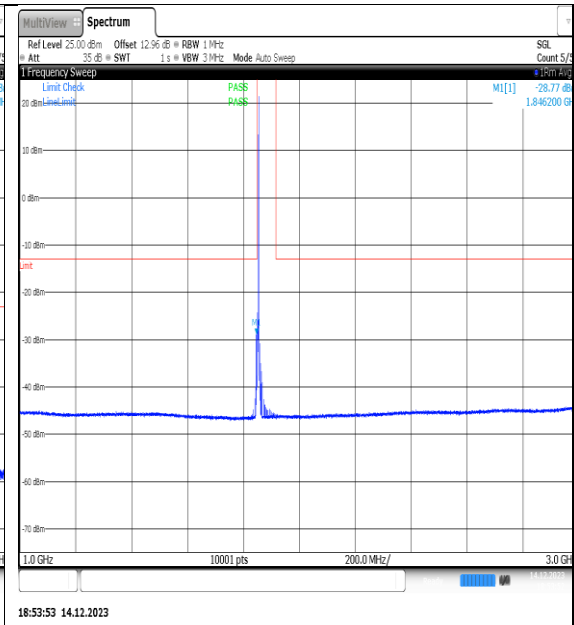

NTNV_N25_PC3_15_5_L_TID12_NS_01_0.15_30_#1

NTVN_N25_PC3_15_5_L_TID12_NS_01_1000_3000_#1