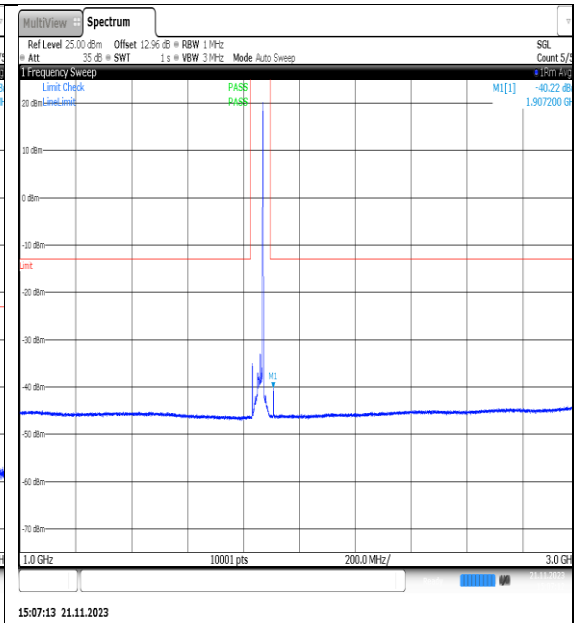

NTVN_N2_PC3_15_20_L_TID21_NS_01_1000_3000_#1