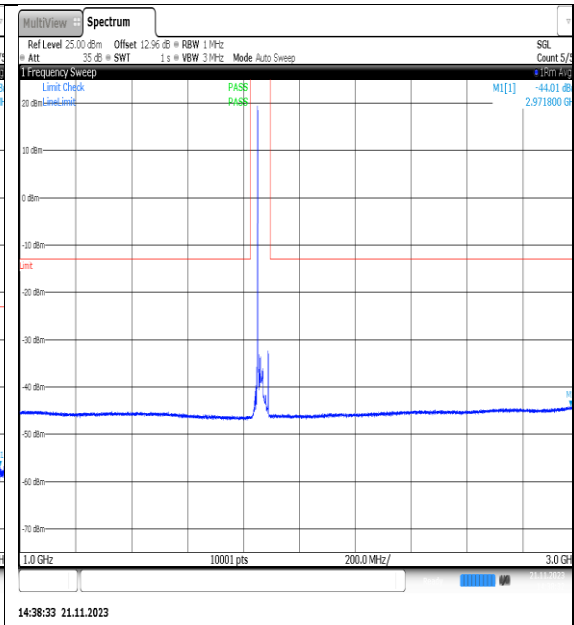

NTVN_N2_PC3_15_20_L_TID11_NS_01_1000_3000_#1