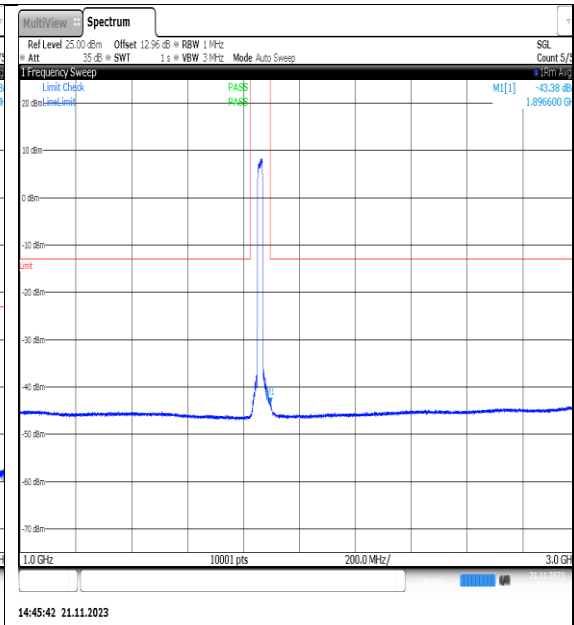

NTVN_N2_PC3_15_20_L_TID13_NS_01_1000_3000_#1