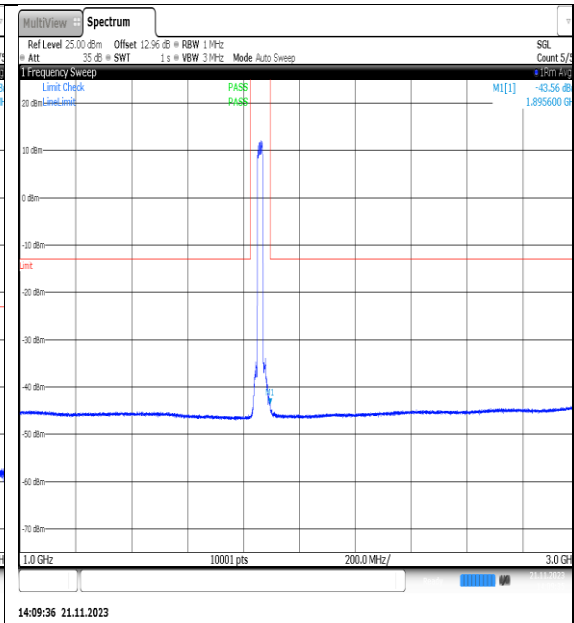

NTVN_N2_PC3_15_20_L_TID1_NS_01_0.15_30_#1