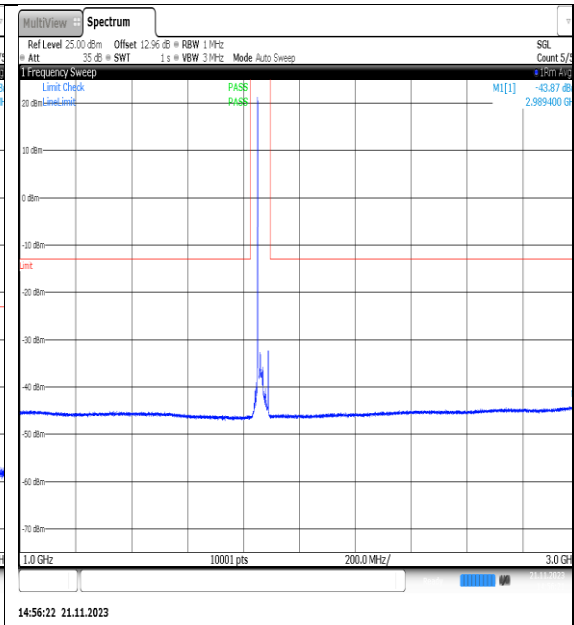

NTVN_N2_PC3_15_20_L_TID17_NS_01_1000_3000_#1