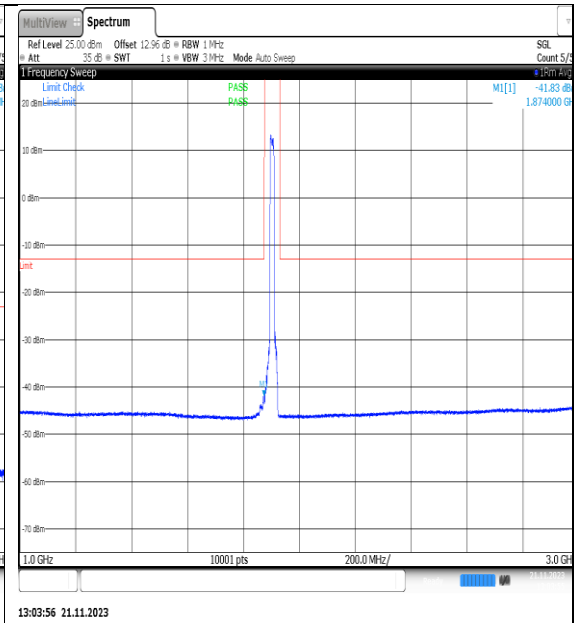

NTVN_N2_PC3_15_15_H_TID4_NS_01_0.15_30_#1

NTNV_N2_PC3_15_15_H_TID4_NS_01_1000_30_00_#1