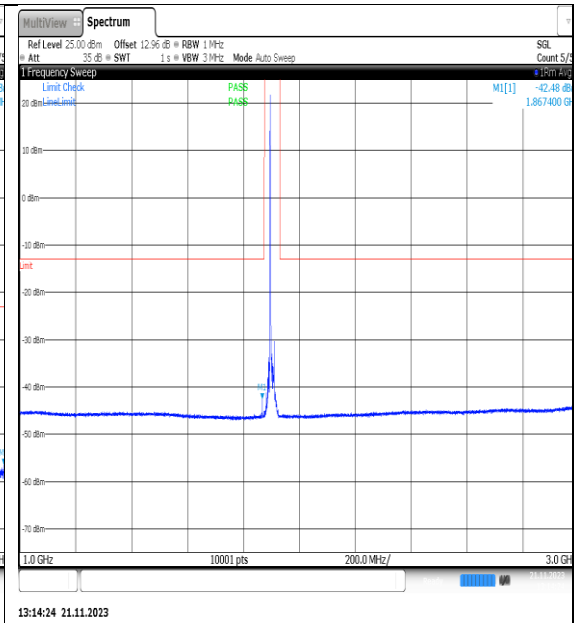

NTVN_N2_PC3_15_15_H_TID8_NS_01_0.15_30_#1

NTVN_N2_PC3_15_15_H_TID8_NS_01_1000_30_00_#1