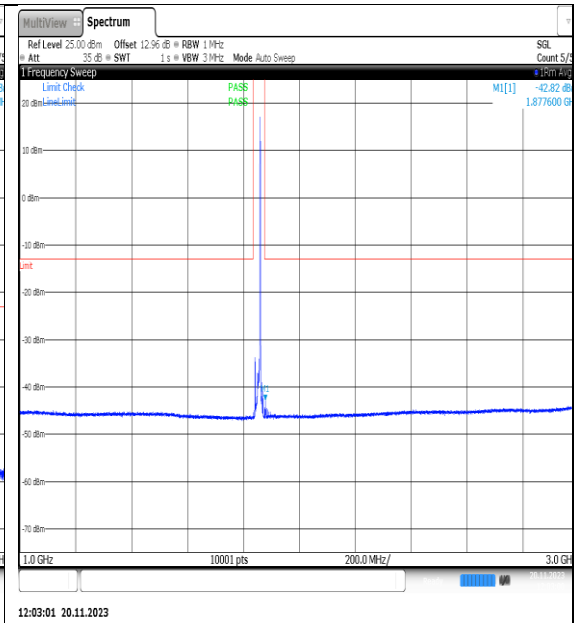

NTVN_N2_PC3_15_10_L_TID27_NS_01_0.15_30_#1

NTVN_N2_PC3_15_10_L_TID27_NS_01_1000_3_000_#1