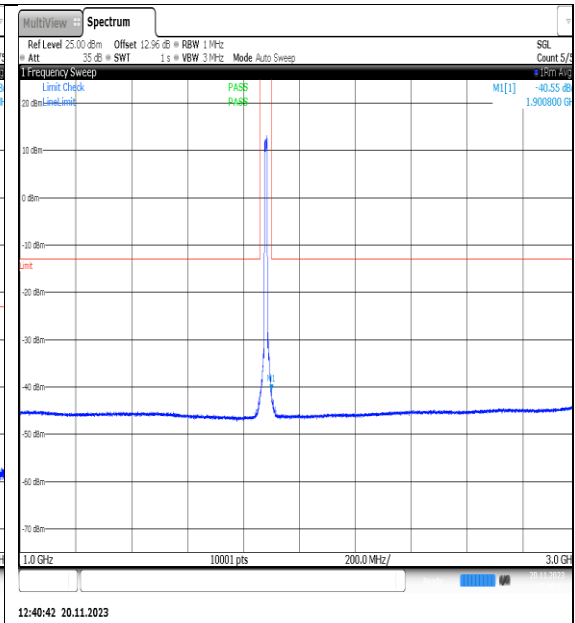

NTVN_N2_PC3_15_10_M_TID10_NS_01_0.15_30_#1

NTVN_N2_PC3_15_10_M_TID10_NS_01_1000_3000_#1