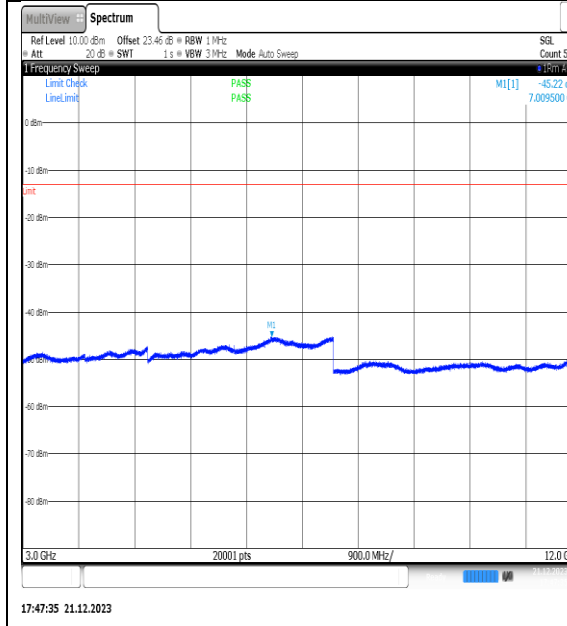

NTVN_N66_PC3_15_40_H_TID1_NS_01_30_100_0_#1

NTVN_N66_PC3_15_40_H_TID1_NS_01_3000_12000_#1