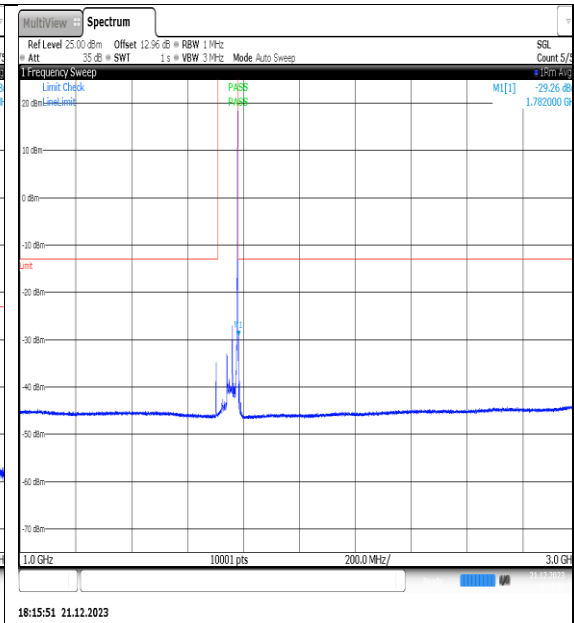

NTVN_N66_PC3_15_40_H_TID9_NS_01_0.15_30_#1

NTVN_N66_PC3_15_40_H_TID9_NS_01_1000_3000_#1