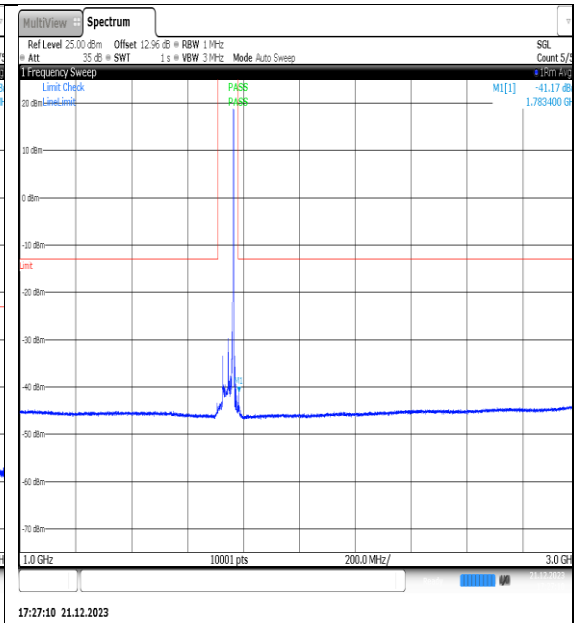

NTVN_N66_PC3_15_40_M_TID12_NS_01_0.15_30_#1

NTVN_N66_PC3_15_40_M_TID12_NS_01_1000_3000_#1