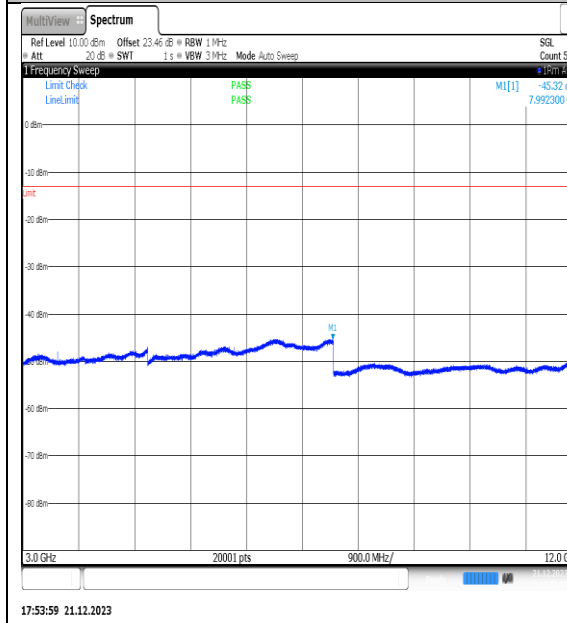

NTVN_N66_PC3_15_40_H_TID3_NS_01_30_100_0_#1

NTVN_N66_PC3_15_40_H_TID3_NS_01_3000_12000_#1