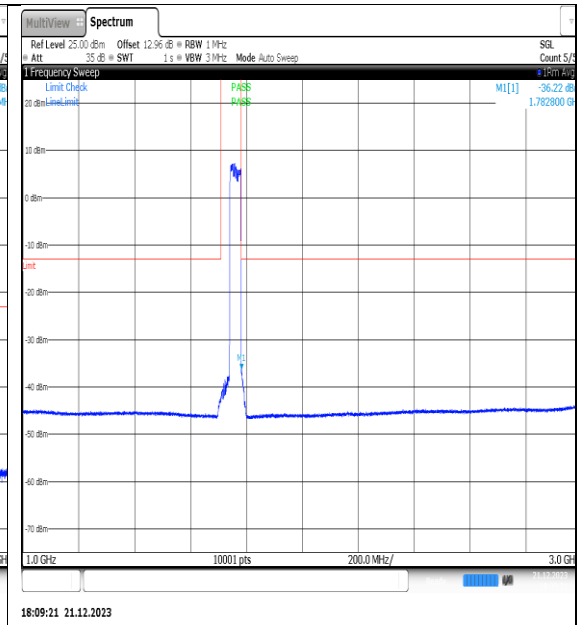

NTVN_N66_PC3_15_40_H_TID7_NS_01_0.15_30_#1

NTVN_N66_PC3_15_40_H_TID7_NS_01_1000_3000_#1