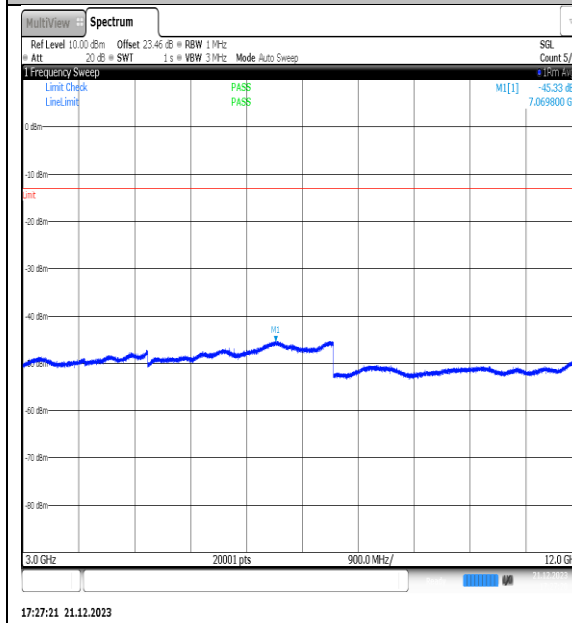

NTVN_N66_PC3_15_40_M_TID12_NS_01_30_1_000_#1

NTVN_N66_PC3_15_40_M_TID12_NS_01_3000_12000_#1