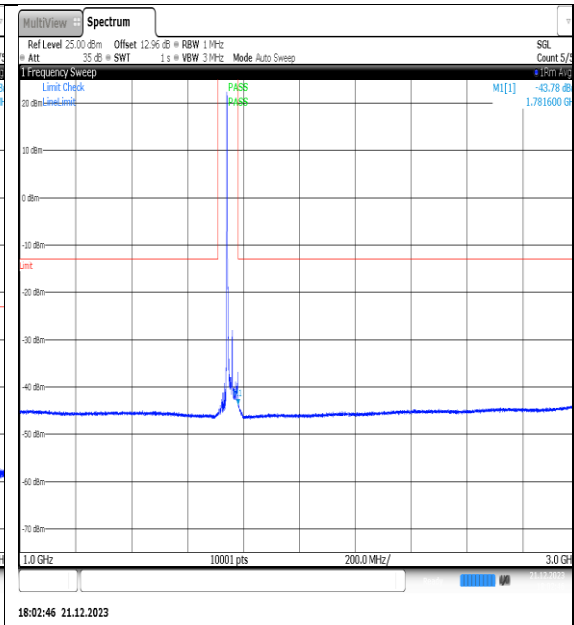

NTVN_N66_PC3_15_40_H_TID5_NS_01_0.15_30_#1

NTVN_N66_PC3_15_40_H_TID5_NS_01_1000_3000_#1