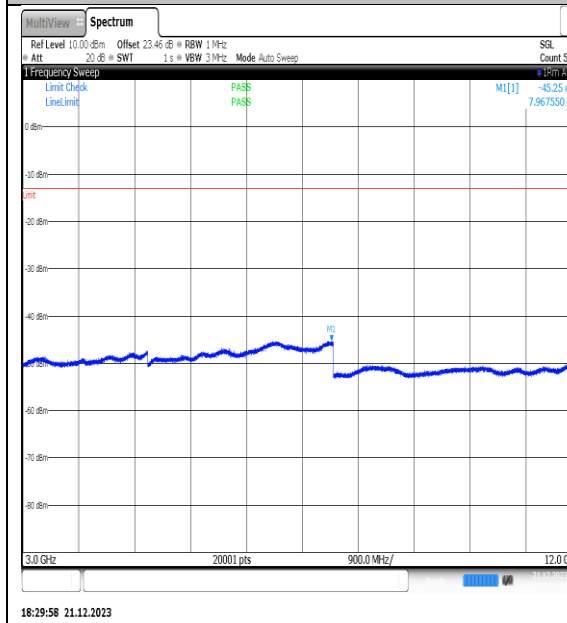

NTVN_N66_PC3_15_40_H_TID11_NS_01_30_10_00_#1

NTVN_N66_PC3_15_40_H_TID11_NS_01_3000_12000_#1