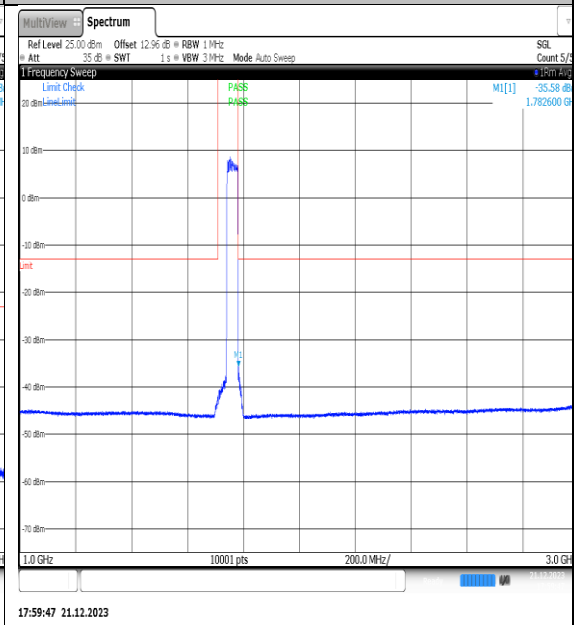

NTNV_N66_PC3_15_40_H_TID4_NS_01_0.15_3_0_#1

NTNV_N66_PC3_15_40_H_TID4_NS_01_1000_3_000_#1