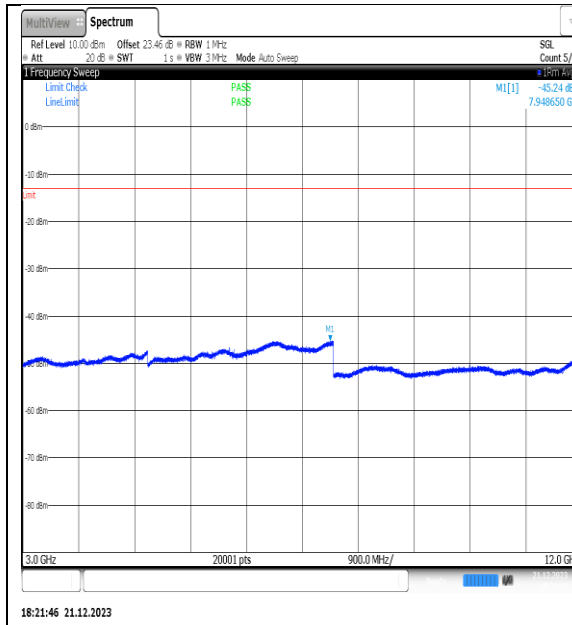

NTVN\_N66\_PC3\_15\_40\_H\_TID10\_NS\_01\_0.09\_0.15\_#1

NTVN\_N66\_PC3\_15\_40\_H\_TID10\_NS\_01\_0.15\_30\_#1

NTVN\_N66\_PC3\_15\_40\_H\_TID10\_NS\_01\_30\_100\_00\_#1

NTVN\_N66\_PC3\_15\_40\_H\_TID10\_NS\_01\_1000\_3000\_#1