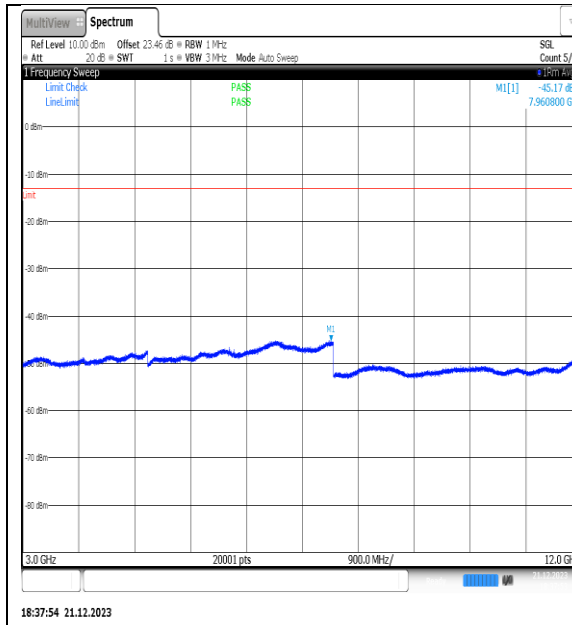

NTNV\_N66\_PC3\_15\_40\_H\_TID12\_NS\_01\_0.09\_0.15\_#1

NTNV\_N66\_PC3\_15\_40\_H\_TID12\_NS\_01\_0.15\_30\_#1

NTNV\_N66\_PC3\_15\_40\_H\_TID12\_NS\_01\_30\_1000\_00\_#1

NTNV\_N66\_PC3\_15\_40\_H\_TID12\_NS\_01\_1000\_3000\_#1