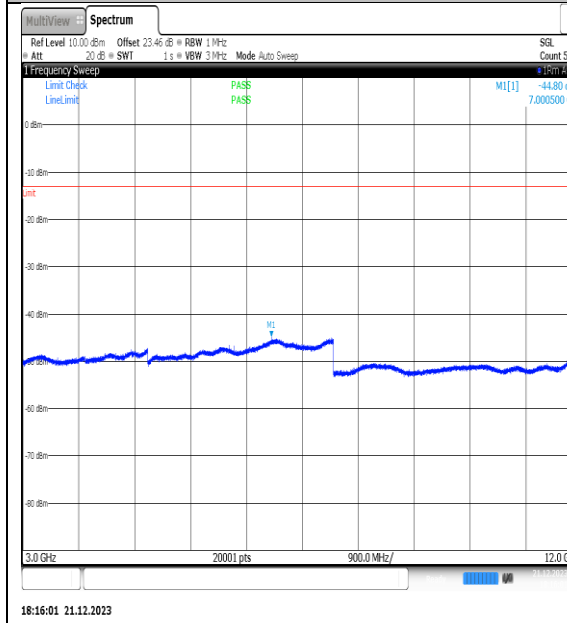

NTVN_N66_PC3_15_40_H_TID9_NS_01_30_100_0_#1

NTVN_N66_PC3_15_40_H_TID9_NS_01_3000_12000_#1