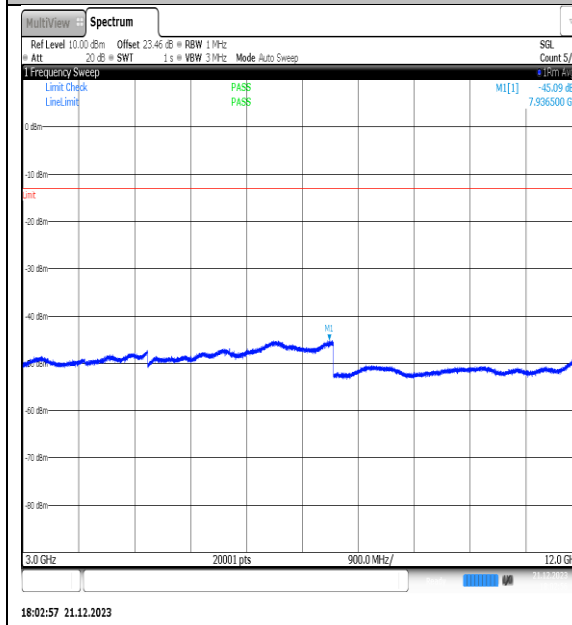

NTVN_N66_PC3_15_40_H_TID5_NS_01_30_100_0_#1

NTVN_N66_PC3_15_40_H_TID5_NS_01_3000_12000_#1