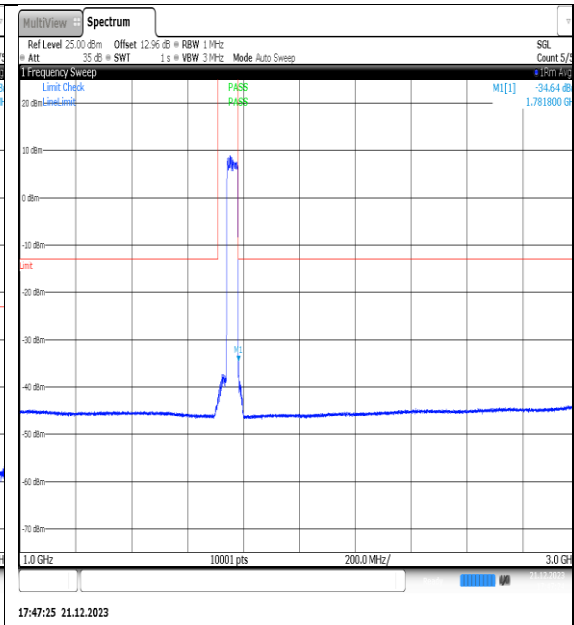

NTVN_N66_PC3_15_40_H_TID1_NS_01_0.15_30_#1

NTVN_N66_PC3_15_40_H_TID1_NS_01_1000_3000_#1