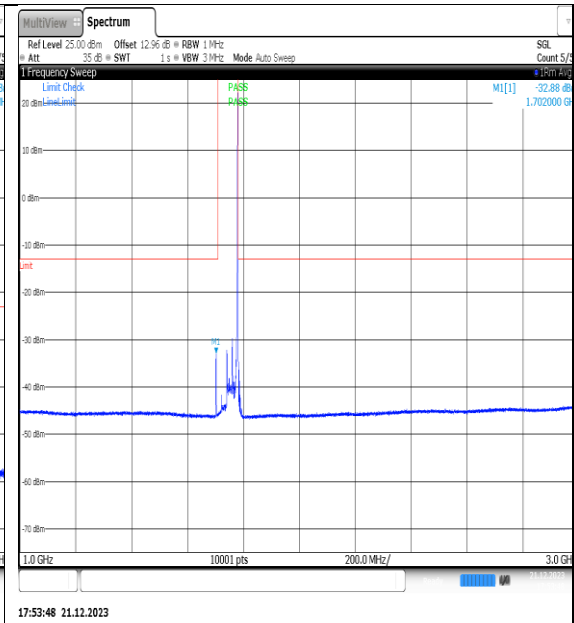

NTVN_N66_PC3_15_40_H_TID3_NS_01_0.15_30_#1

NTVN_N66_PC3_15_40_H_TID3_NS_01_1000_3000_#1