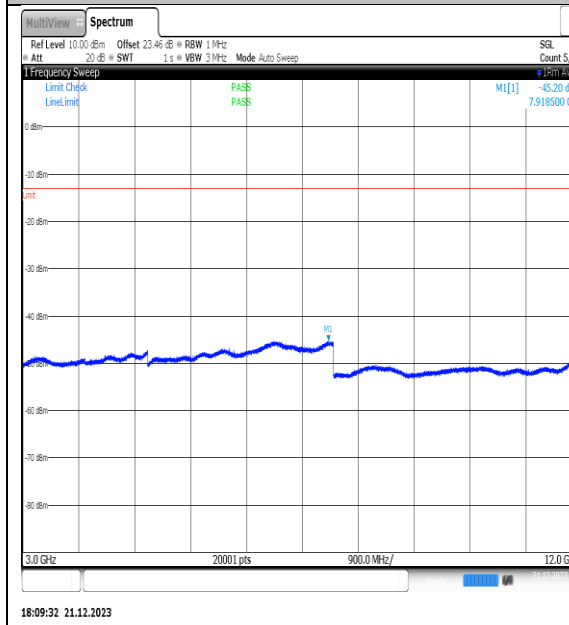

NTVN_N66_PC3_15_40_H_TID7_NS_01_30_100_0_#1

NTVN_N66_PC3_15_40_H_TID7_NS_01_3000_12000_#1