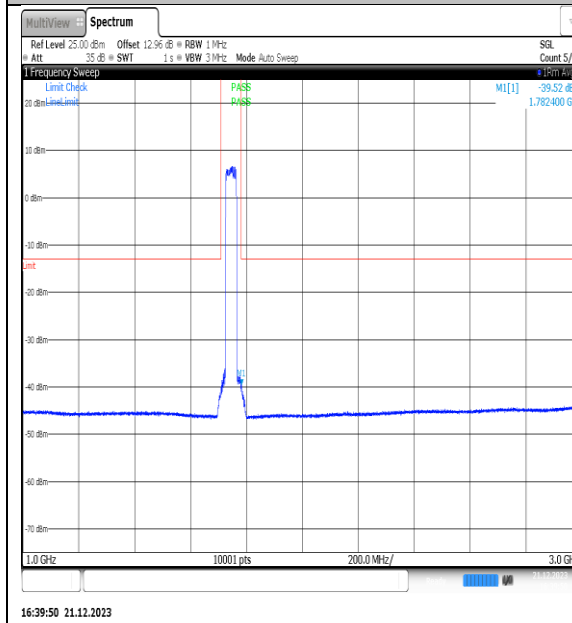

NTNV_N66_PC3_15_40_M_TID10_NS_01_0.15_30_#1

NTNV_N66_PC3_15_40_M_TID10_NS_01_1000_3000_#1