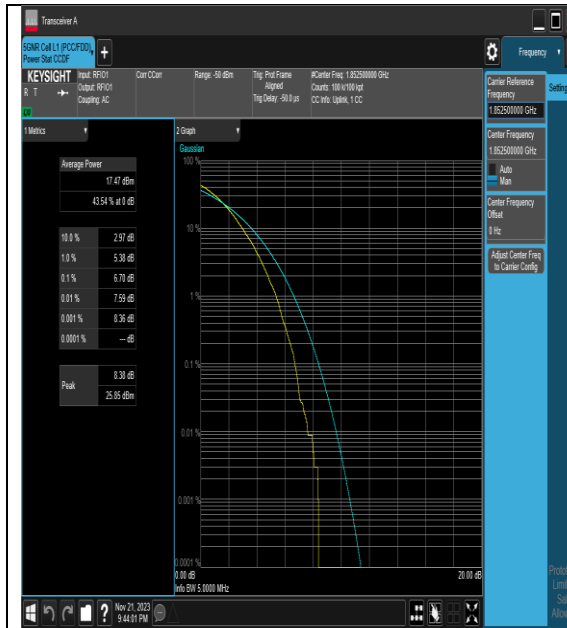

NTNV_N2_PC3_15_5_L_TID5_#1