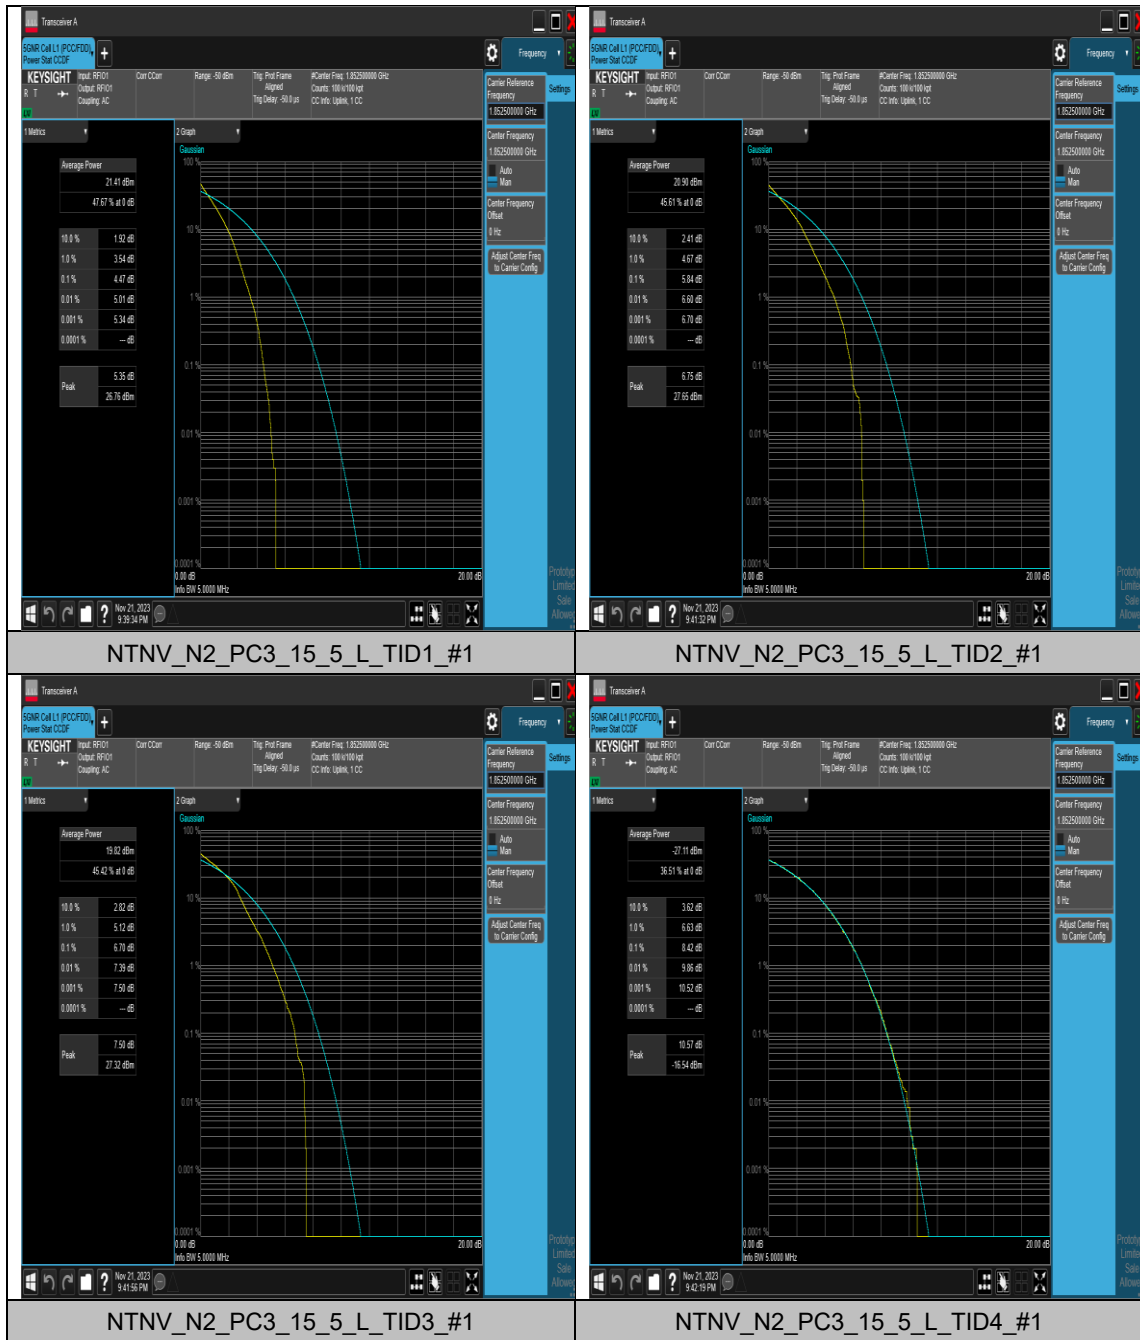

N77-3700-3980	30	30	DFT-256QAM	H	Outer_Full	7.04	≤13	PASS
N77-3700-3980	30	40	DFT-QPSK	L	Outer_Full	5.91	≤13	PASS
N77-3700-3980	30	40	DFT-256QAM	L	Outer_Full	8.47	≤13	PASS
N77-3700-3980	30	40	DFT-256QAM	M	Outer_Full	7.06	≤13	PASS
N77-3700-3980	30	40	DFT-QPSK	H	Outer_Full	5.93	≤13	PASS
N77-3700-3980	30	15	DFT-QPSK	M	Outer_Full	6.14	≤13	PASS
N77-3700-3980	30	20	DFT-QPSK	L	Outer_Full	8.55	≤13	PASS
N77-3700-3980	30	20	DFT-256QAM	M	Outer_Full	7.12	≤13	PASS
N77-3700-3980	30	25	DFT-256QAM	H	Outer_Full	6.90	≤13	PASS
N77-3700-3980	30	40	DFT-QPSK	M	Outer_Full	6.00	≤13	PASS
N77-3700-3980	30	50	DFT-PI2BPSK	L	Outer_Full	5.17	≤13	PASS

Test Graphs