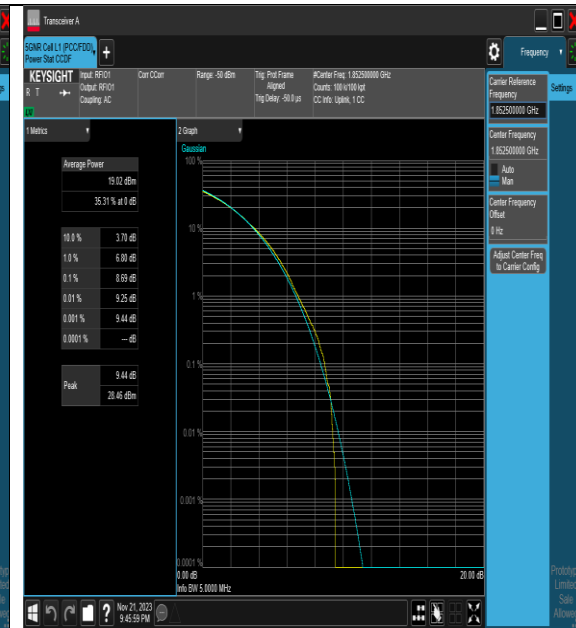

NTNV_N2_PC3_15_5_L_TID6_#1