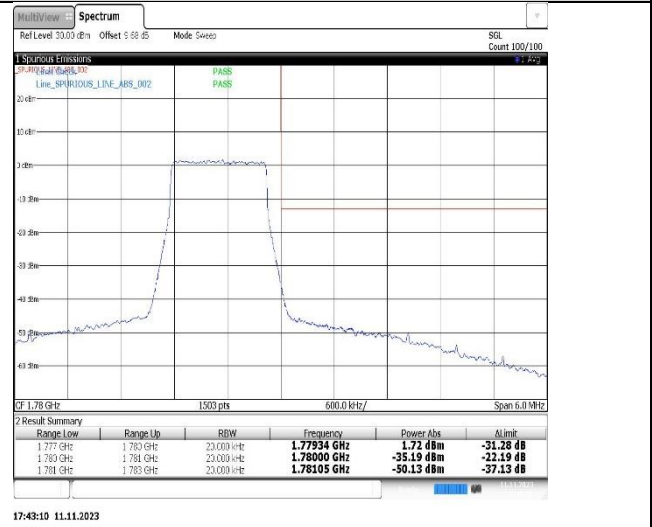

Band66-1.4MHz-QPSK-132665-6RB#0

Band66-1.4MHz-16QAM-131979-1RB#0

Band66-1.4MHz-16QAM-131979-6RB#0

**Band66-1.4MHz-16QAM-132665-1RB#5**

**Band66-1.4MHz-16QAM-132665-6RB#0**

**Band66-3MHz-QPSK-131987-1RB#0**