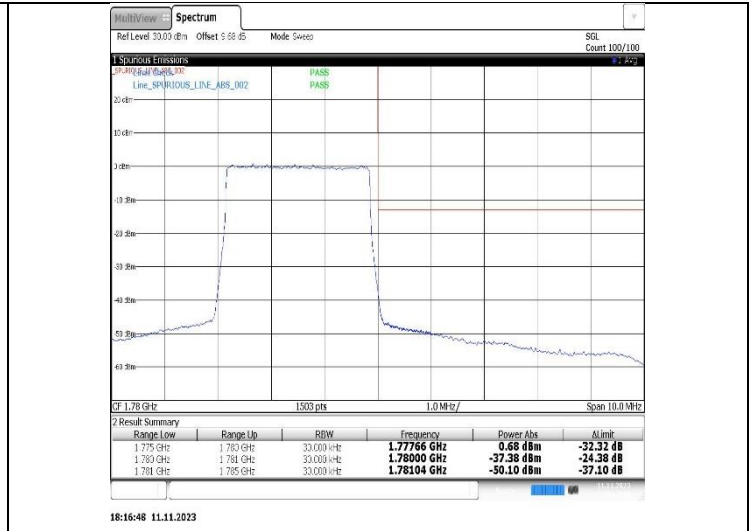

Band66-3MHz-QPSK-132657-15RB#0