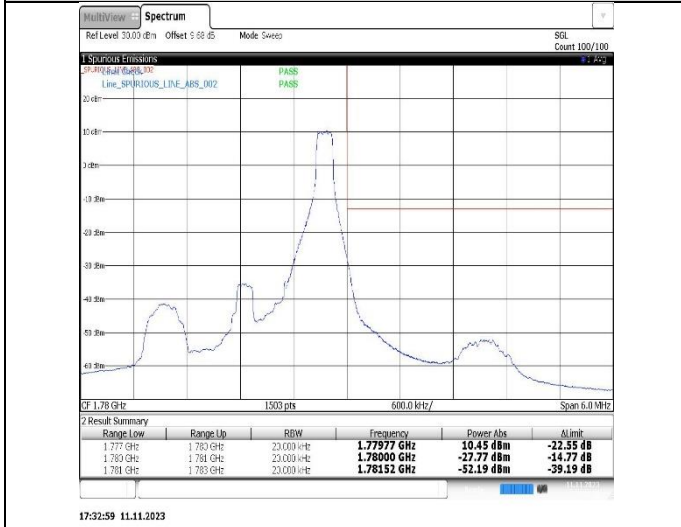

Band66-1.4MHz-QPSK-132665-6RB#0

Band66-1.4MHz-16QAM-131979-1RB#0

Band66-1.4MHz-16QAM-131979-6RB#0

**Band66-1.4MHz-16QAM-132665-1RB#5**

**Band66-1.4MHz-16QAM-132665-6RB#0**

**Band66-3MHz-QPSK-131987-1RB#0**