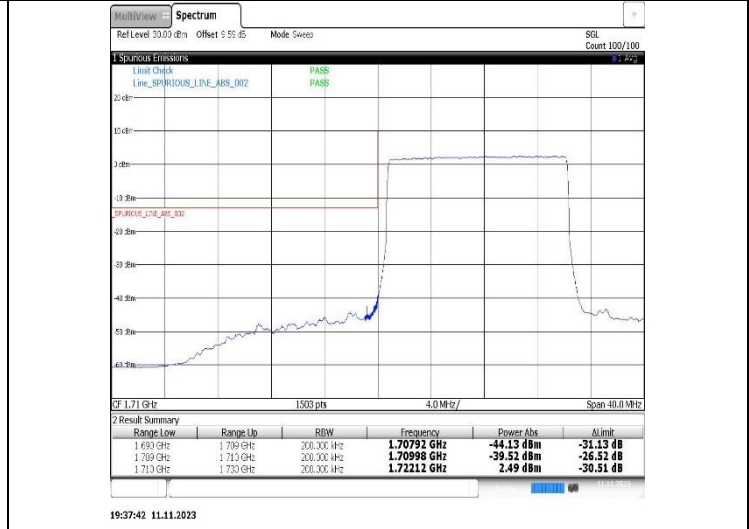

Band66-15MHz-QPSK-132047-75RB#0

Band66-15MHz-QPSK-132597-75RB#0