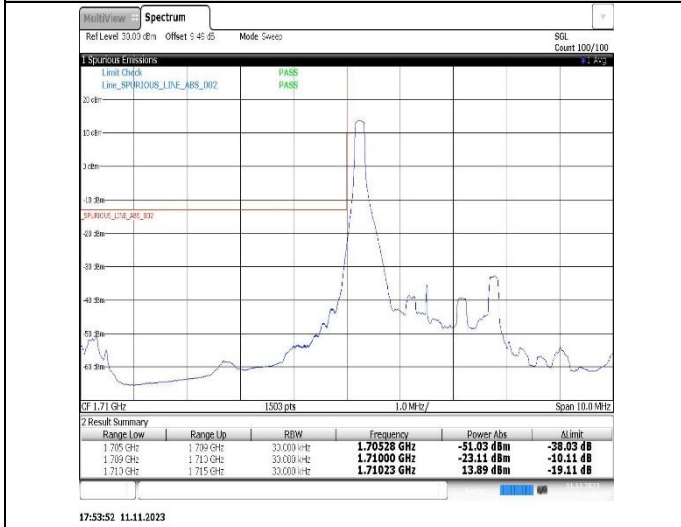

Band66-3MHz-QPSK-131987-1RB#0