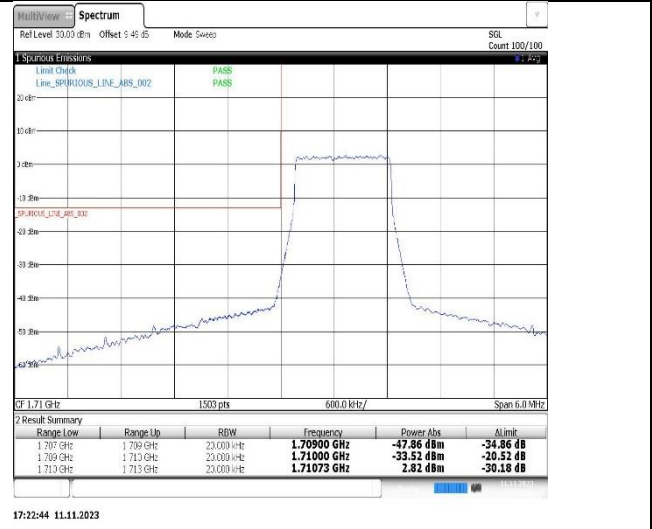

Band66-1.4MHz-QPSK-132665-6RB#0

Band66-1.4MHz-16QAM-131979-1RB#0

Band66-1.4MHz-16QAM-131979-6RB#0

**Band66-1.4MHz-16QAM-132665-1RB#5**

**Band66-1.4MHz-16QAM-132665-6RB#0**

**Band66-3MHz-QPSK-131987-1RB#0**