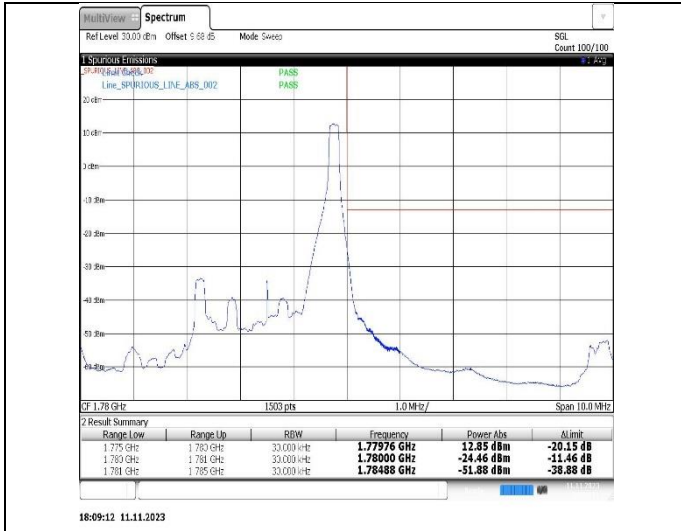

Band66-3MHz-QPSK-132657-1RB#14