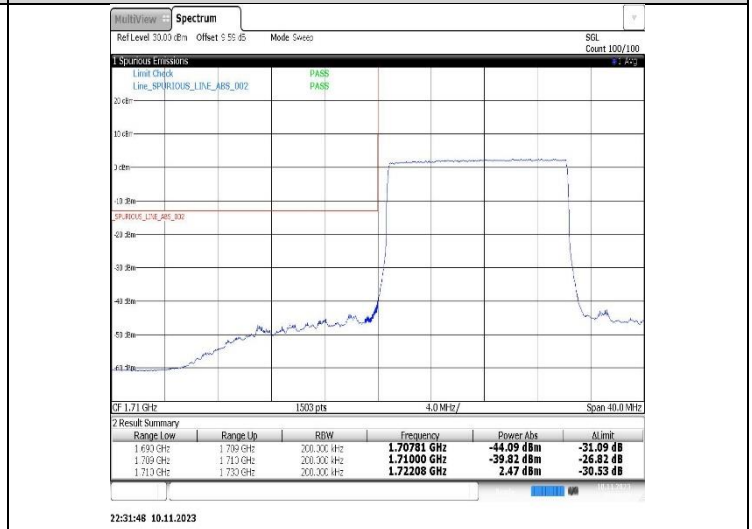

Band4-10MHz-QPSK-20350-1RB#49

Band4-10MHz-QPSK-20350-50RB#0

Band4-10MHz-16QAM-20000-1RB#0

Band4-10MHz-16QAM-20000-50RB#0

Band4-10MHz-16QAM-20350-1RB#49

Band4-10MHz-16QAM-20350-50RB#0

Band4-15MHz-QPSK-20025-1RB#0

Band4-15MHz-QPSK-20025-75RB#0

Band4-15MHz-QPSK-20025-1RB#0

Band4-15MHz-QPSK-20025-75RB#0

Band4-15MHz-QPSK-20325-1RB#74

Band4-15MHz-QPSK-20325-75RB#0

Band4-15MHz-16QAM-20025-1RB#0

Band4-15MHz-16QAM-20025-75RB#0