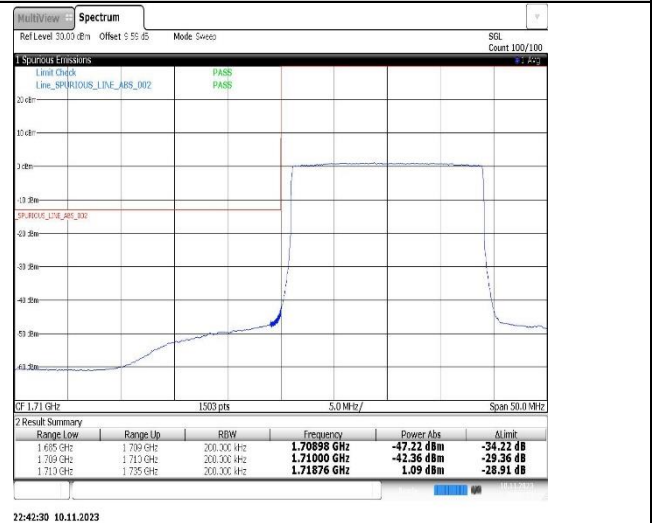

Band4-15MHz-16QAM-20325-1RB#74

Band4-15MHz-16QAM-20325-75RB#0

Band4-20MHz-QPSK-20050-1RB#0

Band4-20MHz-QPSK-20050-100RB#0

Band4-20MHz-16QAM-20050-1RB#0

Band4-20MHz-16QAM-20050-100RB#0

Band5-1.4MHz-QPSK-20407-1RB#0