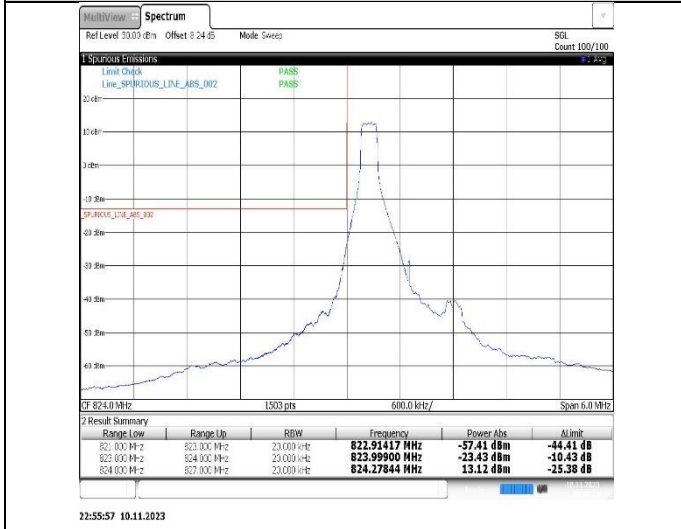

Band5-1.4MHz-QPSK-20407-1RB#0