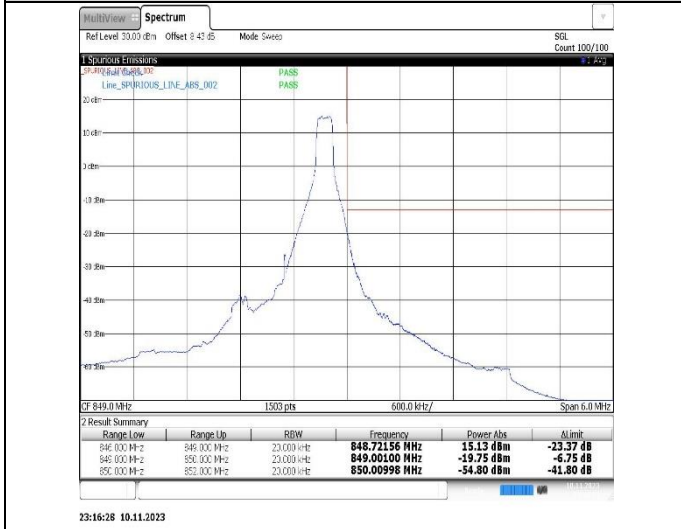

Band5-1.4MHz-QPSK-20643-1RB#5