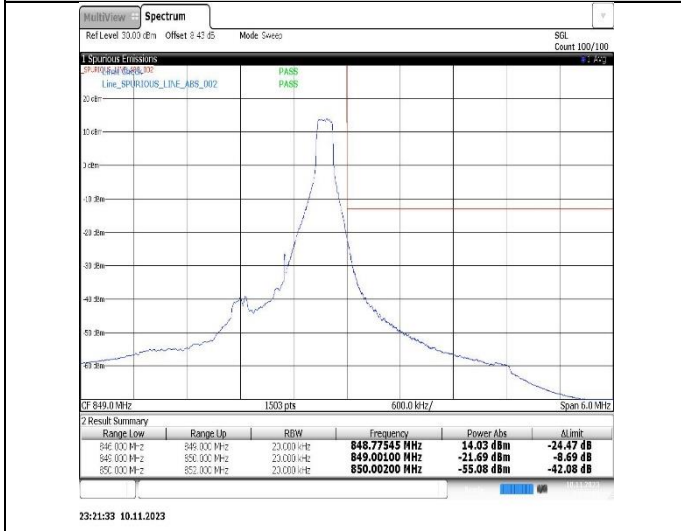

Band5-1.4MHz-QPSK-20407-6RB#0

Band5-1.4MHz-QPSK-20643-1RB#5

Band5-1.4MHz-QPSK-20643-6RB#0

Band5-1.4MHz-16QAM-20407-1RB#0

Band5-1.4MHz-16QAM-20407-6RB#0

Band5-1.4MHz-16QAM-20643-1RB#5

Band5-1.4MHz-16QAM-20643-6RB#0