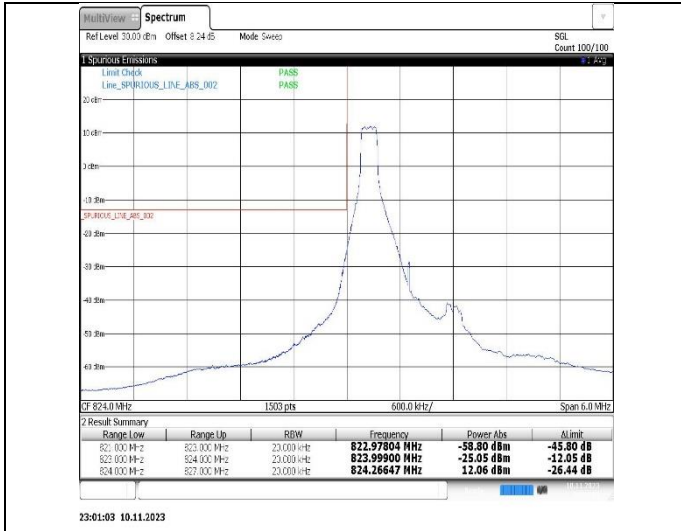

Band5-1.4MHz-QPSK-20407-6RB#0

Band5-1.4MHz-QPSK-20643-1RB#5

Band5-1.4MHz-QPSK-20643-6RB#0

Band5-1.4MHz-16QAM-20407-1RB#0

Band5-1.4MHz-16QAM-20407-6RB#0

Band5-1.4MHz-16QAM-20643-1RB#5

Band5-1.4MHz-16QAM-20643-6RB#0