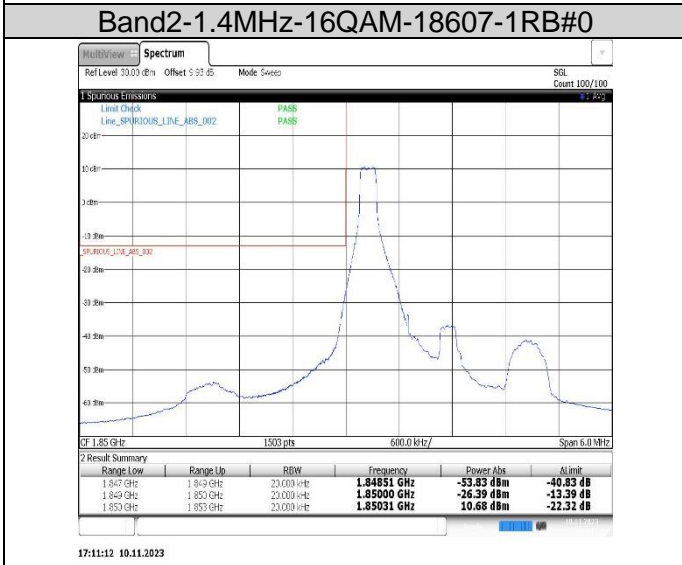

Band2-1.4MHz-16QAM-19193-1RB#5