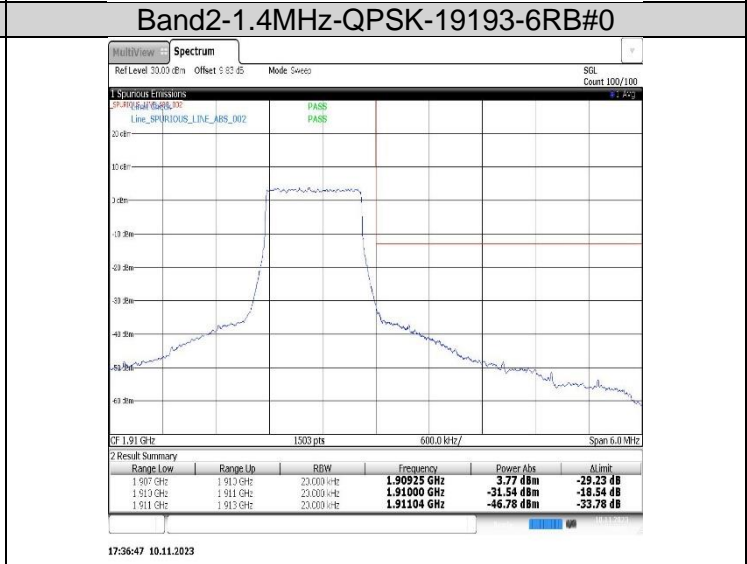

Band2-1.4MHz-16QAM-19193-1RB#5

Band2-1.4MHz-16QAM-19193-6RB#0