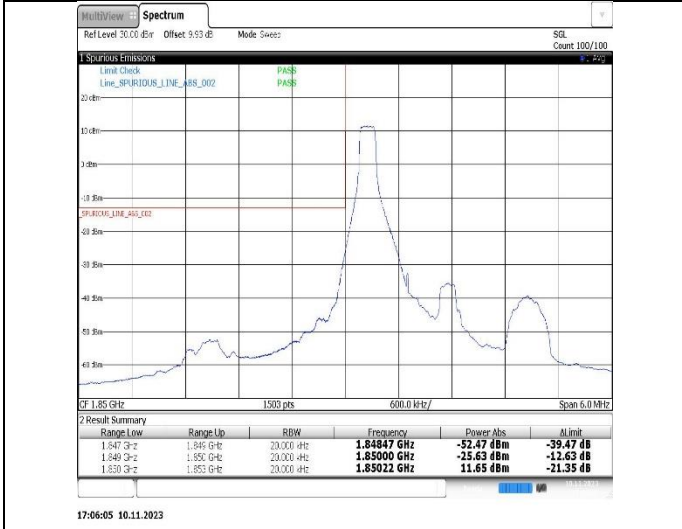

Band2-1.4MHz-16QAM-19193-1RB#5

Band2-1.4MHz-16QAM-19193-6RB#0