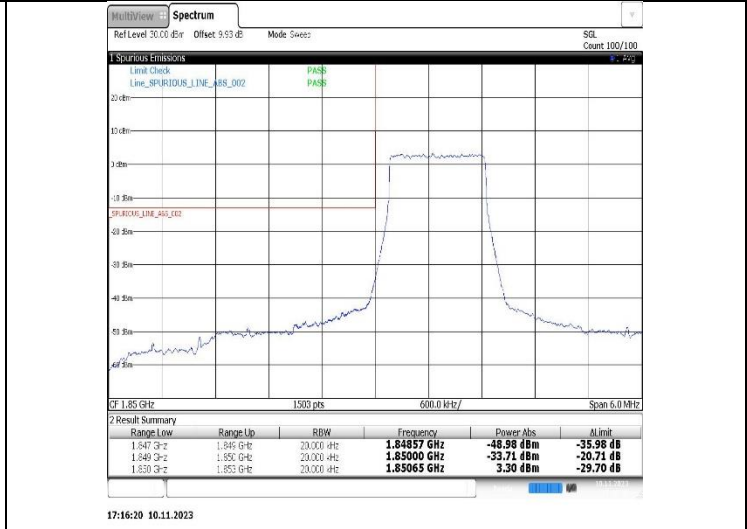

Band2-1.4MHz-16QAM-19193-1RB#5

Band2-1.4MHz-16QAM-19193-6RB#0