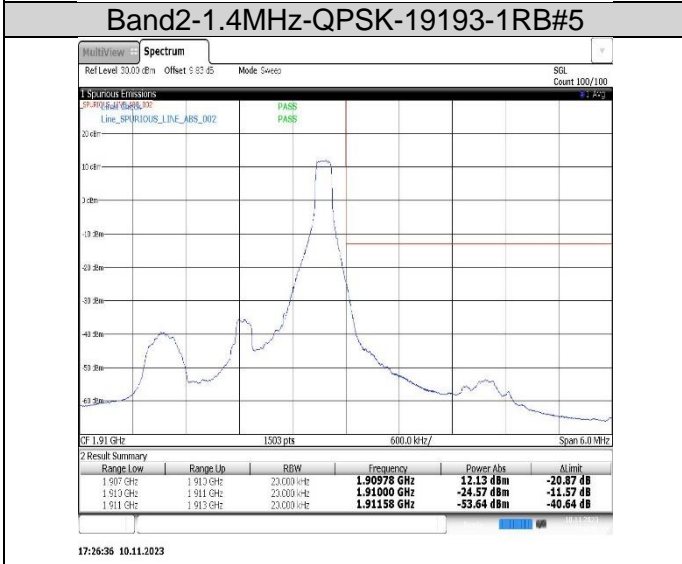

Band2-1.4MHz-16QAM-19193-1RB#5

Band2-1.4MHz-16QAM-19193-6RB#0