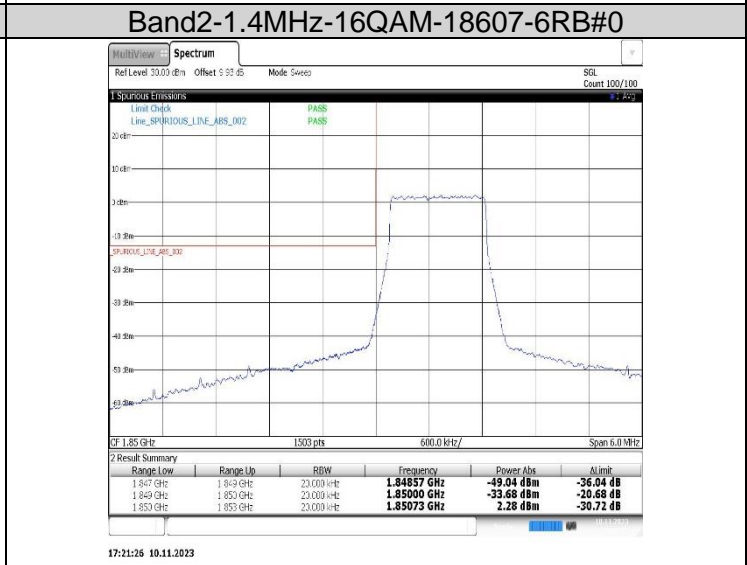

Band2-1.4MHz-16QAM-19193-6RB#0