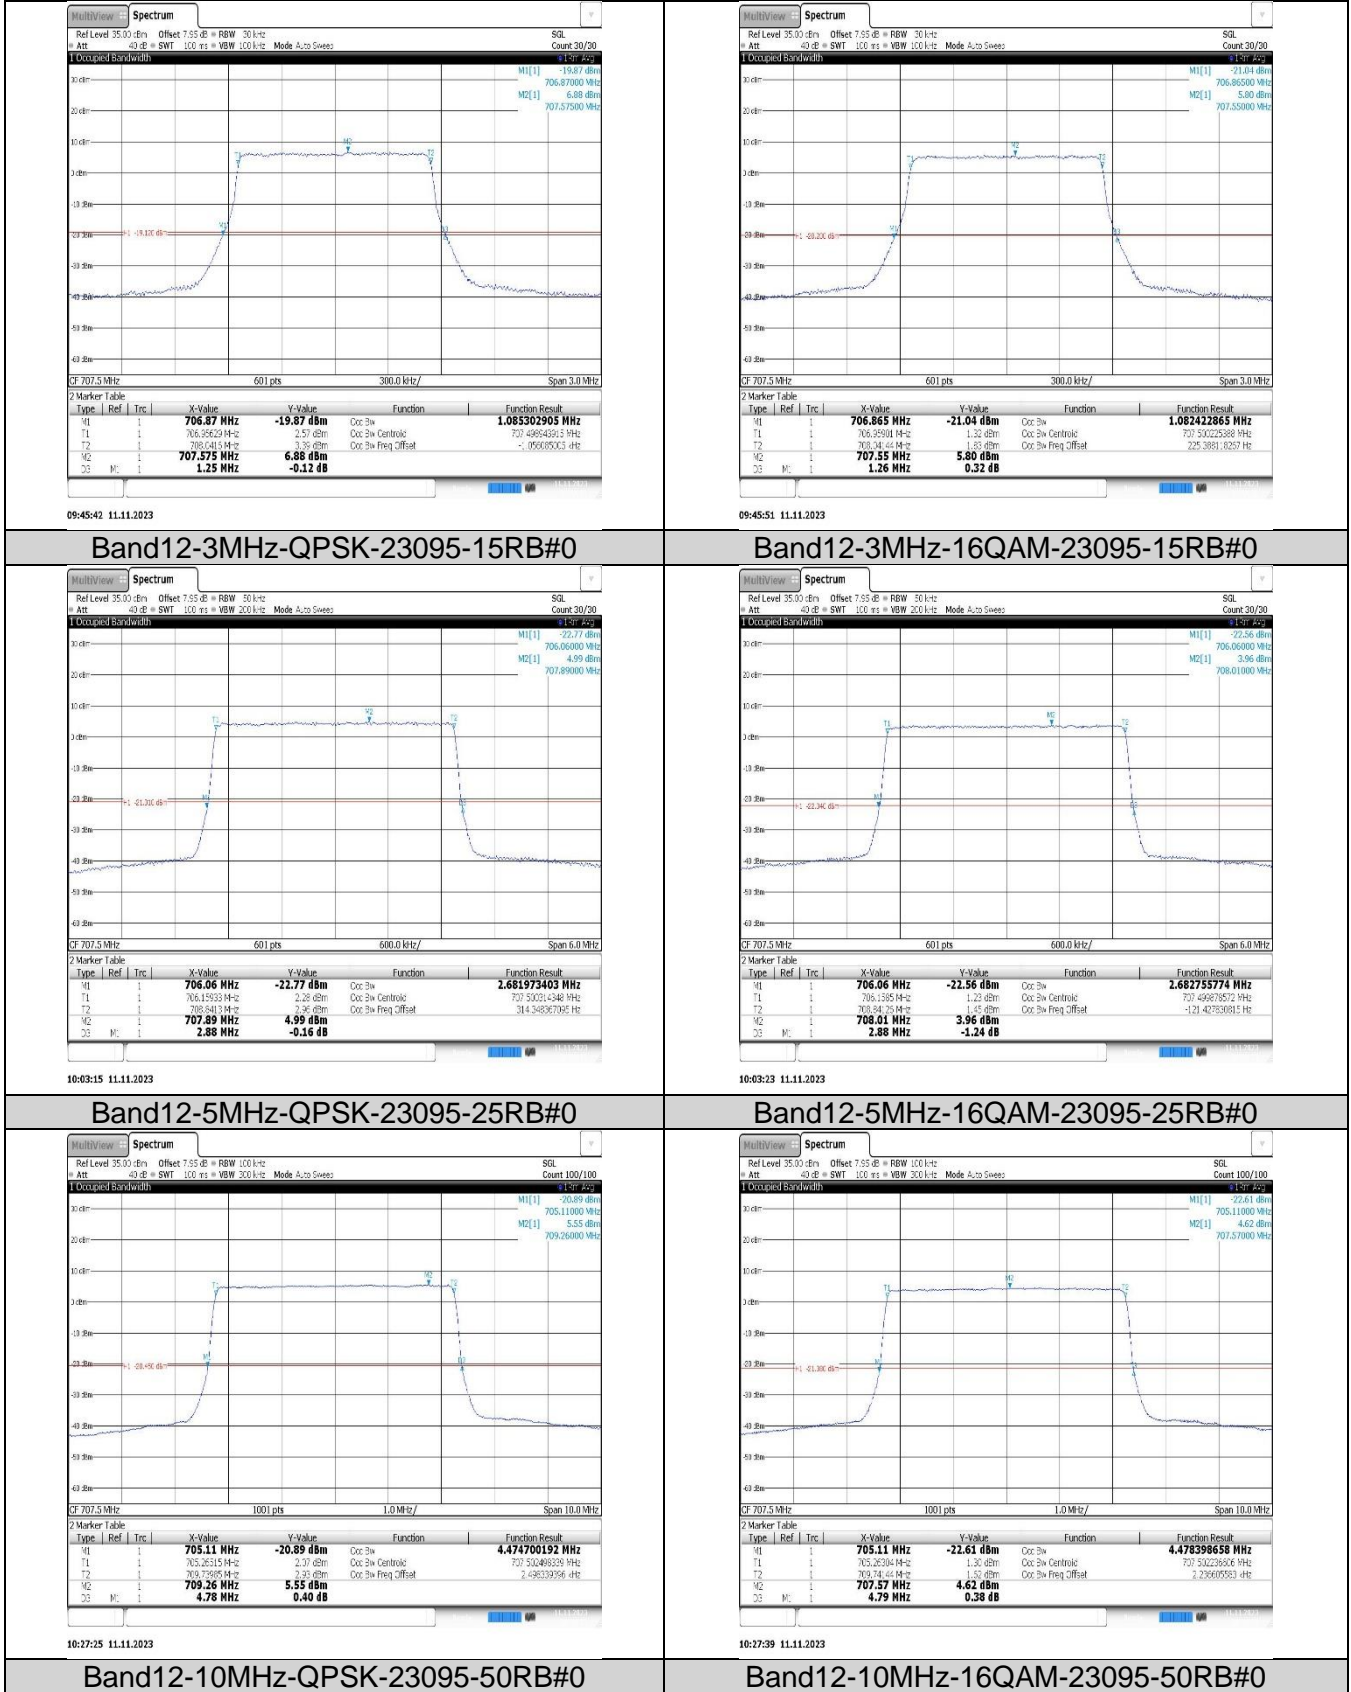

Band4-20MHz-QPSK-20175-100RB#0

Band4-20MHz-16QAM-20175-100RB#0

Band5-1.4MHz-QPSK-20525-6RB#0

Band5-1.4MHz-16QAM-20525-6RB#0

Band5-3MHz-QPSK-20525-15RB#0

Band5-3MHz-16QAM-20525-15RB#0

Band5-5MHz-QPSK-20525-25RB#0

Band5-5MHz-16QAM-20525-25RB#0

Band7-15MHz-QPSK-21100-75RB#0

Band7-15MHz-16QAM-21100-75RB#0

Band7-20MHz-QPSK-21100-100RB#0

Band7-20MHz-16QAM-21100-100RB#0

Band12-1.4MHz-QPSK-23095-6RB#0

Band12-1.4MHz-16QAM-23095-6RB#0