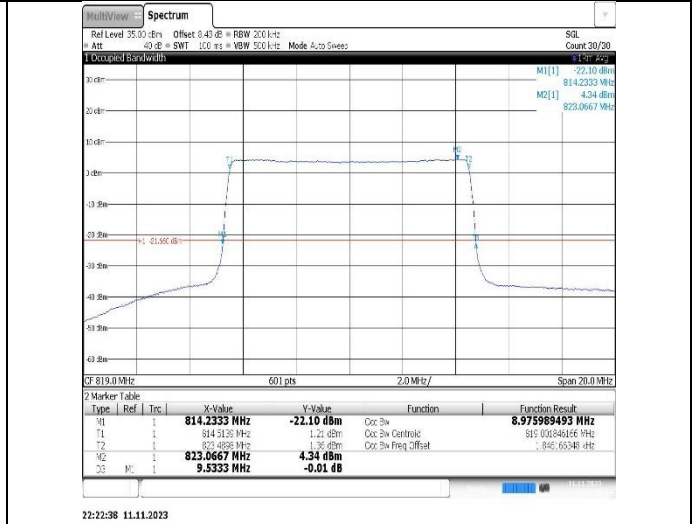

Band26(814-824)-10MHz-16QAM-26740-50RB#0

Band26(824-849)-1.4MHz-16QAM-26915-6RB#0