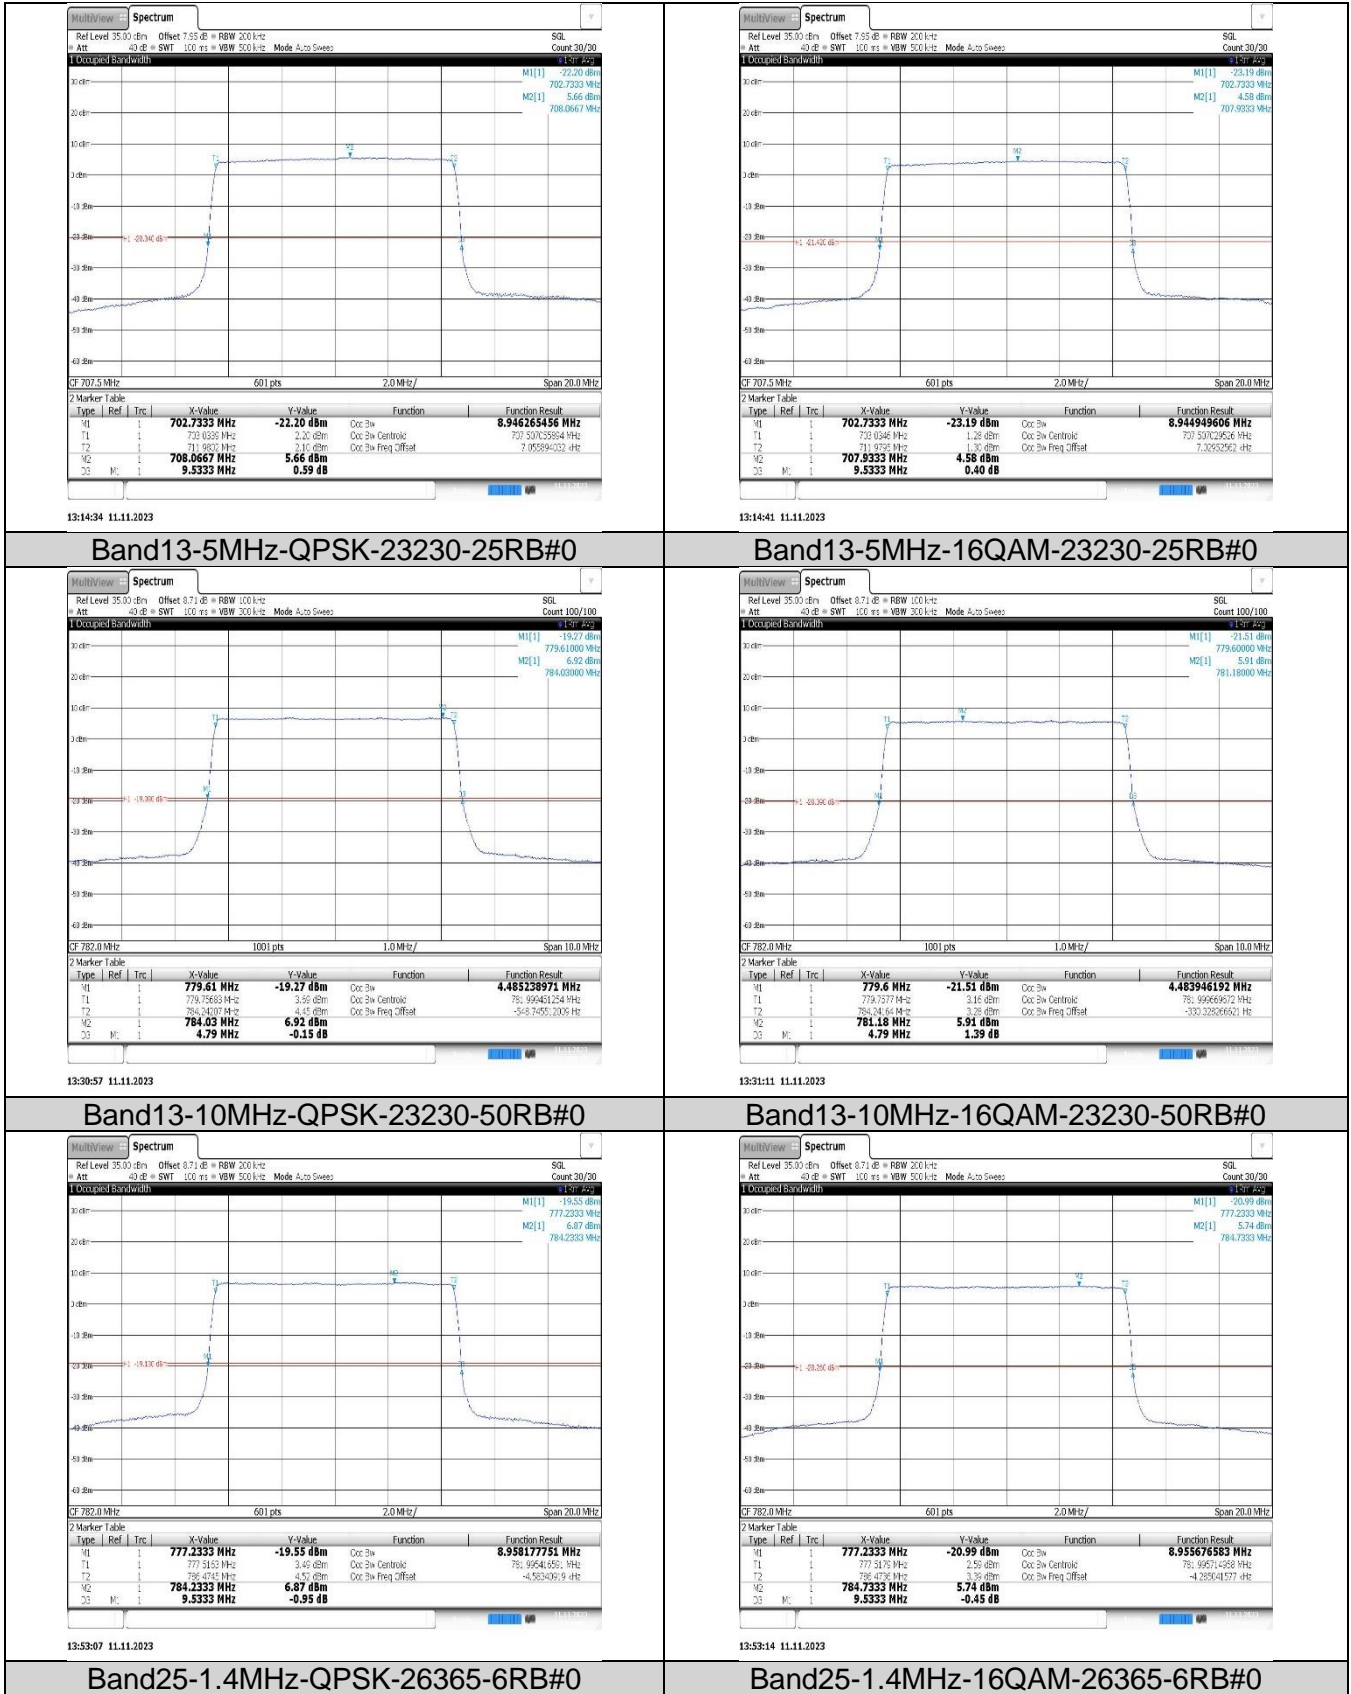

Band4-20MHz-QPSK-20175-100RB#0

Band4-20MHz-16QAM-20175-100RB#0

Band5-1.4MHz-QPSK-20525-6RB#0

Band5-1.4MHz-16QAM-20525-6RB#0

Band5-3MHz-QPSK-20525-15RB#0

Band5-3MHz-16QAM-20525-15RB#0

Band5-5MHz-QPSK-20525-25RB#0

Band5-5MHz-16QAM-20525-25RB#0

Band7-15MHz-QPSK-21100-75RB#0

Band7-15MHz-16QAM-21100-75RB#0

Band7-20MHz-QPSK-21100-100RB#0

Band7-20MHz-16QAM-21100-100RB#0

Band12-1.4MHz-QPSK-23095-6RB#0

Band12-1.4MHz-16QAM-23095-6RB#0