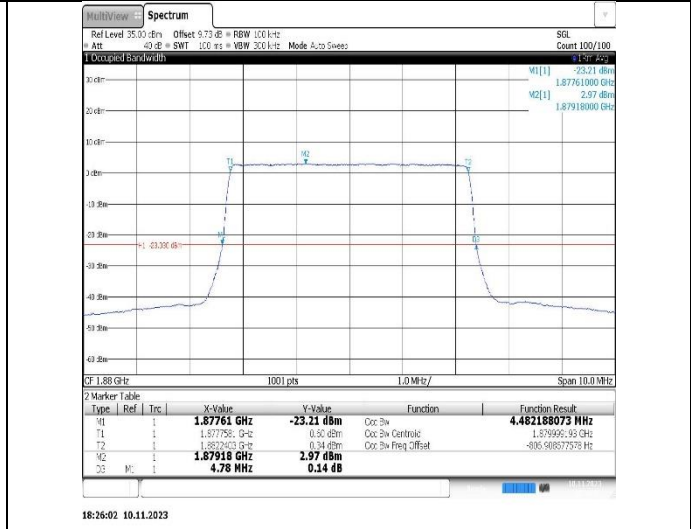

Band2-10MHz-16QAM-18900-50RB#0