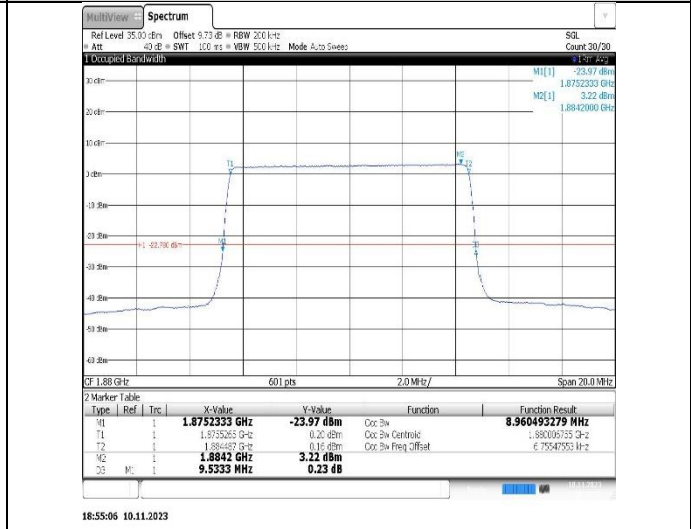

Band41	15MHz	16QAM	40620	75RB#0	13.605	14.10	PASS
Band41	20MHz	QPSK	40620	100RB#0	18.19	18.93	PASS
Band41	20MHz	16QAM	40620	100RB#0	18.165	18.87	PASS
Band66	1.4MHz	QPSK	132322	6RB#0	1.085	1.25	PASS
Band66	1.4MHz	16QAM	132322	6RB#0	1.082	1.26	PASS
Band66	3MHz	QPSK	132322	15RB#0	2.687	2.88	PASS
Band66	3MHz	16QAM	132322	15RB#0	2.682	2.89	PASS
Band66	5MHz	QPSK	132322	25RB#0	4.478	4.79	PASS
Band66	5MHz	16QAM	132322	25RB#0	4.482	4.80	PASS
Band66	10MHz	QPSK	132322	50RB#0	8.968	9.53	PASS
Band66	10MHz	16QAM	132322	50RB#0	8.964	9.53	PASS
Band66	15MHz	QPSK	132322	75RB#0	13.444	14.30	PASS
Band66	15MHz	16QAM	132322	75RB#0	13.441	14.30	PASS
Band66	20MHz	QPSK	132322	100RB#0	17.975	19.33	PASS
Band66	20MHz	16QAM	132322	100RB#0	17.976	19.33	PASS
Band71	5MHz	QPSK	133297	25RB#0	4.485	4.80	PASS
Band71	5MHz	16QAM	133297	25RB#0	4.483	4.79	PASS
Band71	10MHz	QPSK	133297	50RB#0	8.969	9.53	PASS
Band71	10MHz	16QAM	133297	50RB#0	8.966	9.53	PASS
Band71	15MHz	QPSK	133297	75RB#0	13.445	14.30	PASS
Band71	15MHz	16QAM	133297	75RB#0	13.442	14.30	PASS
Band71	20MHz	QPSK	133322	100RB#0	17.997	19.33	PASS
Band71	20MHz	16QAM	133322	100RB#0	17.993	19.33	PASS

8.3.2. Test Graphs

Band2-10MHz-QPSK-18900-50RB#0

Band2-10MHz-16QAM-18900-50RB#0

Band2-15MHz-QPSK-18900-75RB#0

Band2-15MHz-16QAM-18900-75RB#0

Band2-20MHz-QPSK-18900-100RB#0

Band2-20MHz-16QAM-18900-100RB#0