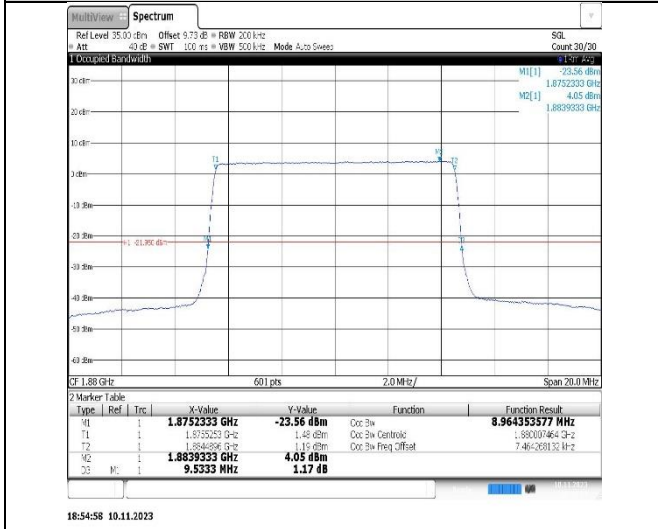

Band41	15MHz	16QAM	40620	75RB#0	13.605	14.10	PASS
Band41	20MHz	QPSK	40620	100RB#0	18.19	18.93	PASS
Band41	20MHz	16QAM	40620	100RB#0	18.165	18.87	PASS
Band66	1.4MHz	QPSK	132322	6RB#0	1.085	1.25	PASS
Band66	1.4MHz	16QAM	132322	6RB#0	1.082	1.26	PASS
Band66	3MHz	QPSK	132322	15RB#0	2.687	2.88	PASS
Band66	3MHz	16QAM	132322	15RB#0	2.682	2.89	PASS
Band66	5MHz	QPSK	132322	25RB#0	4.478	4.79	PASS
Band66	5MHz	16QAM	132322	25RB#0	4.482	4.80	PASS
Band66	10MHz	QPSK	132322	50RB#0	8.968	9.53	PASS
Band66	10MHz	16QAM	132322	50RB#0	8.964	9.53	PASS
Band66	15MHz	QPSK	132322	75RB#0	13.444	14.30	PASS
Band66	15MHz	16QAM	132322	75RB#0	13.441	14.30	PASS
Band66	20MHz	QPSK	132322	100RB#0	17.975	19.33	PASS
Band66	20MHz	16QAM	132322	100RB#0	17.976	19.33	PASS
Band71	5MHz	QPSK	133297	25RB#0	4.485	4.80	PASS
Band71	5MHz	16QAM	133297	25RB#0	4.483	4.79	PASS
Band71	10MHz	QPSK	133297	50RB#0	8.969	9.53	PASS
Band71	10MHz	16QAM	133297	50RB#0	8.966	9.53	PASS
Band71	15MHz	QPSK	133297	75RB#0	13.445	14.30	PASS
Band71	15MHz	16QAM	133297	75RB#0	13.442	14.30	PASS
Band71	20MHz	QPSK	133322	100RB#0	17.997	19.33	PASS
Band71	20MHz	16QAM	133322	100RB#0	17.993	19.33	PASS

8.3.2. Test Graphs

Band2-10MHz-QPSK-18900-50RB#0

Band2-10MHz-16QAM-18900-50RB#0

Band2-15MHz-QPSK-18900-75RB#0

Band2-15MHz-16QAM-18900-75RB#0

Band2-20MHz-QPSK-18900-100RB#0

Band2-20MHz-16QAM-18900-100RB#0