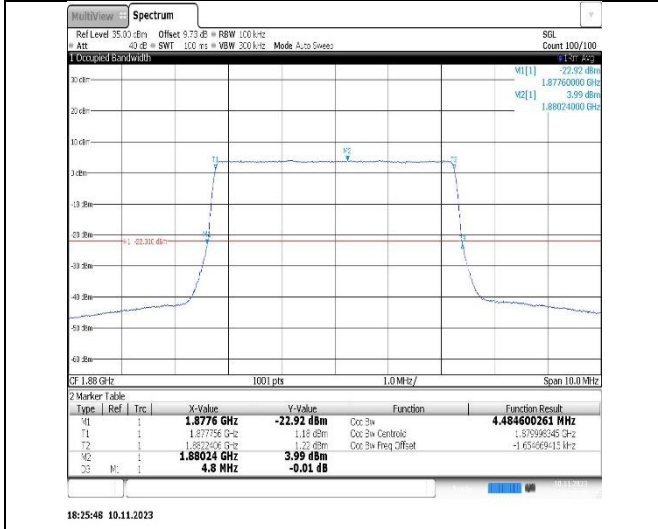

Band2-10MHz-QPSK-18900-50RB#0