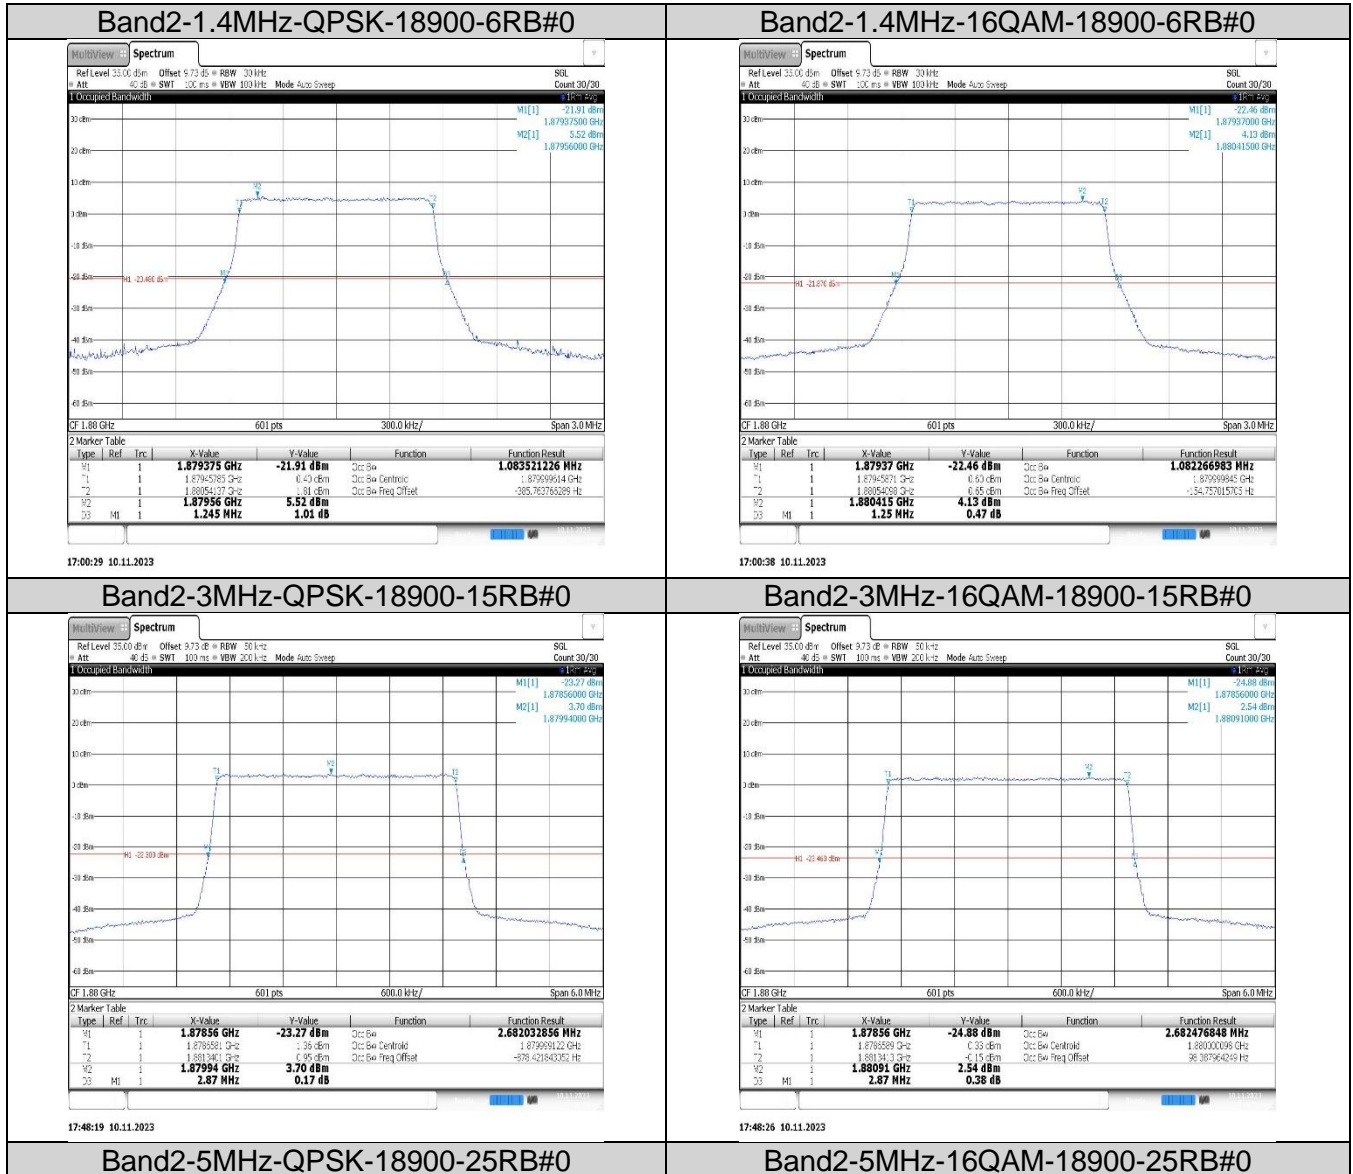

8.3.2. Test Graphs