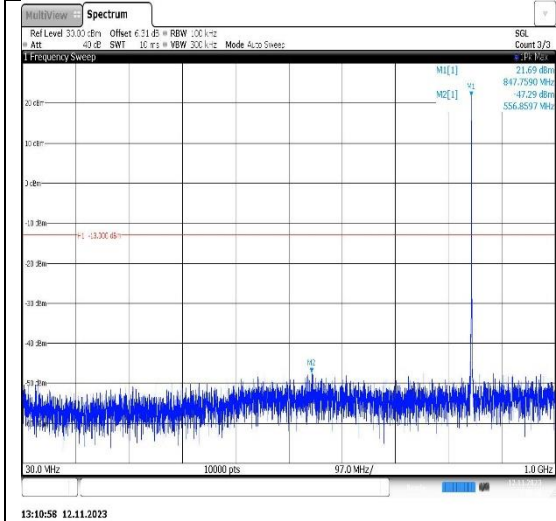

Band26(824-849)-1.4MHz-16QAM-27033-1RB#0-Range1:30~1000MHz