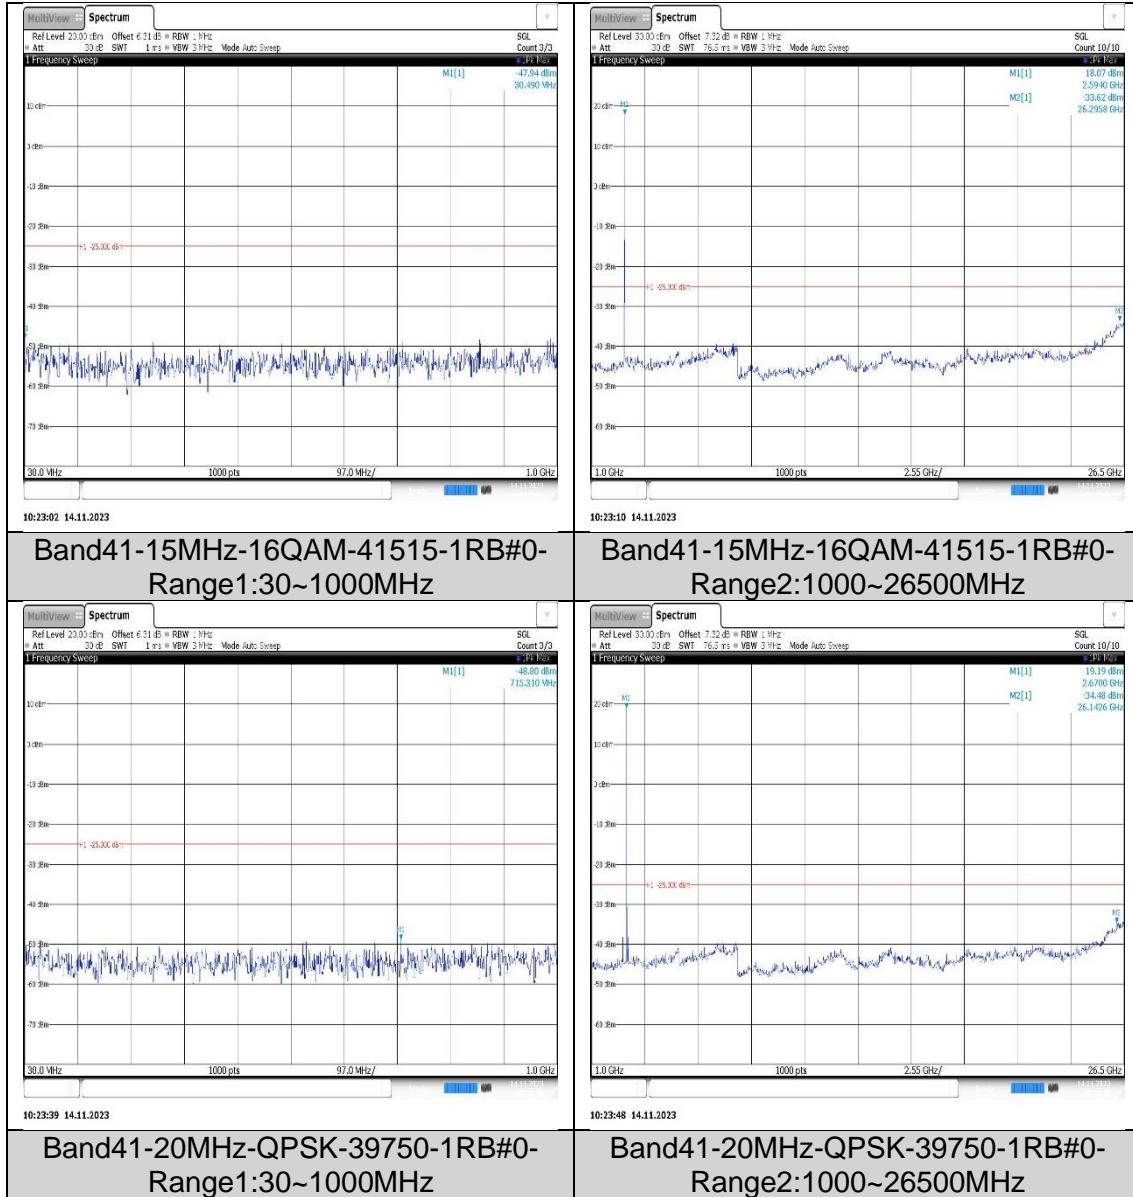

Band41-15MHz-16QAM-40620-1RB#0-Range1:30~1000MHz

Band41-15MHz-16QAM-40620-1RB#0-Range2:1000~26500MHz