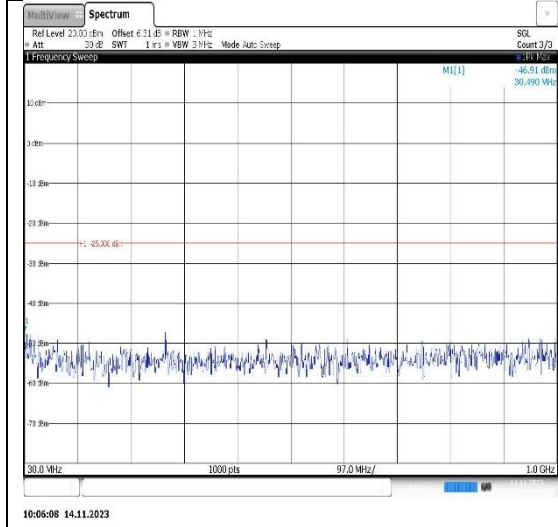

Band41-10MHz-16QAM-39700-1RB#0-Range1:30~1000MHz