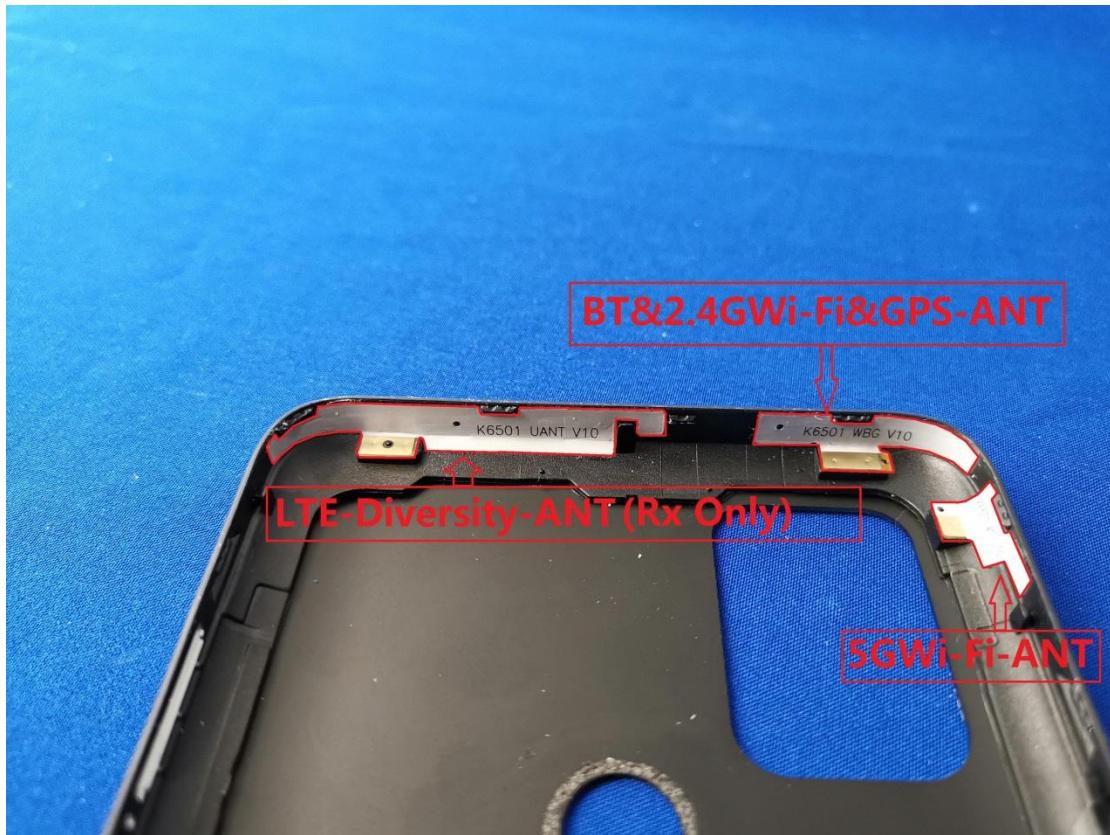

EUT Photos (Model: S6501L)

EUT Antenna Locations

SAR Test Setup Photos

Head

Right Cheek

Right Tilted

Left Cheek

Left Tilted

Body

Front side (10mm)

Back side(10mm)

Top side(10mm)

Bottom side(10mm)

Left side(10mm)

Right side(10mm)