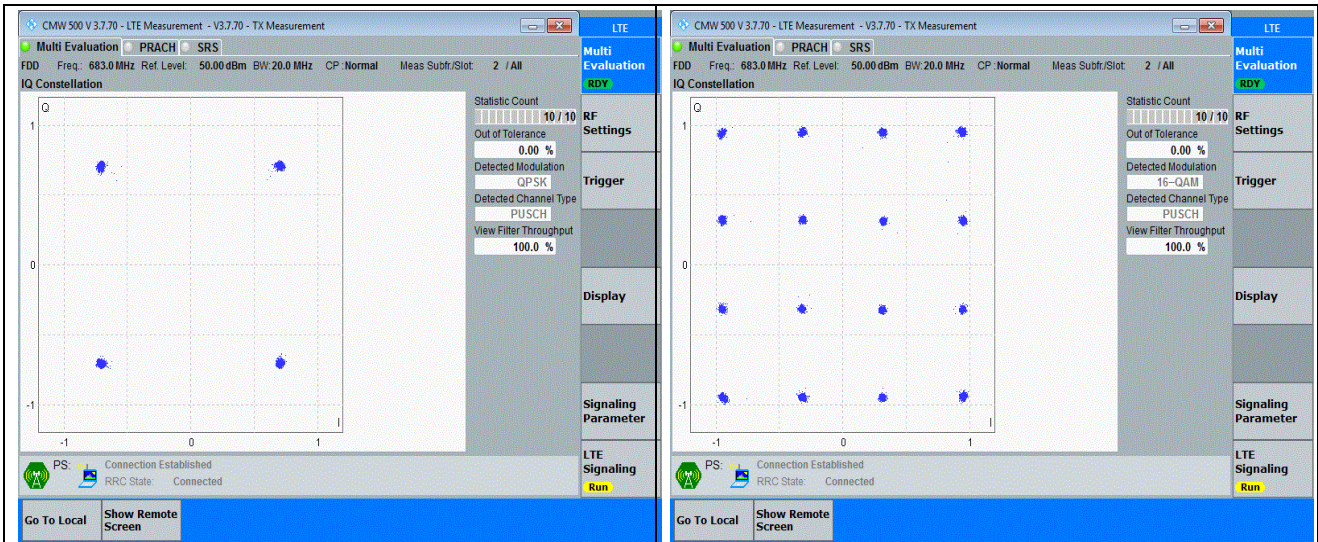

Band71-20MHz-QPSK-133322-100RB#0

Band71-20MHz-16QAM-133322-100RB#0