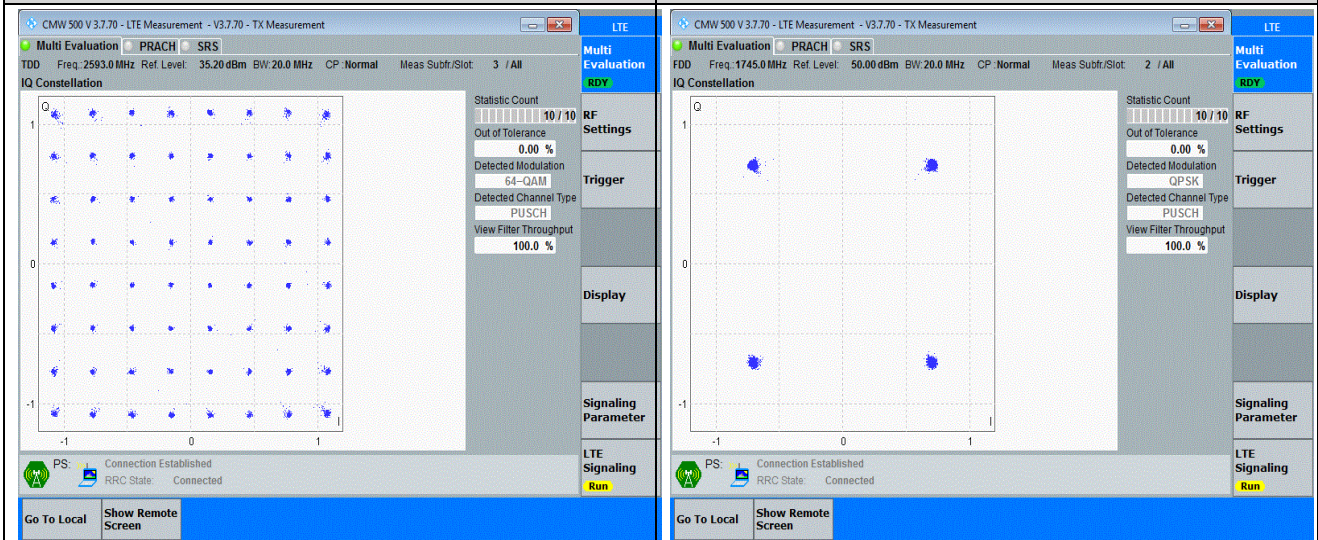

Band26-15MHz-QPSK-26915-75RB#0

Band26-15MHz-16QAM-26915-75RB#0

Band26-15MHz-64QAM-26915-75RB#0

Band41-20MHz-QPSK-40620-100RB#0

Band41-20MHz-16QAM-40620-100RB#0

Band41-20MHz-64QAM-40620-100RB#0

Band66-20MHz-QPSK-132322-100RB#0