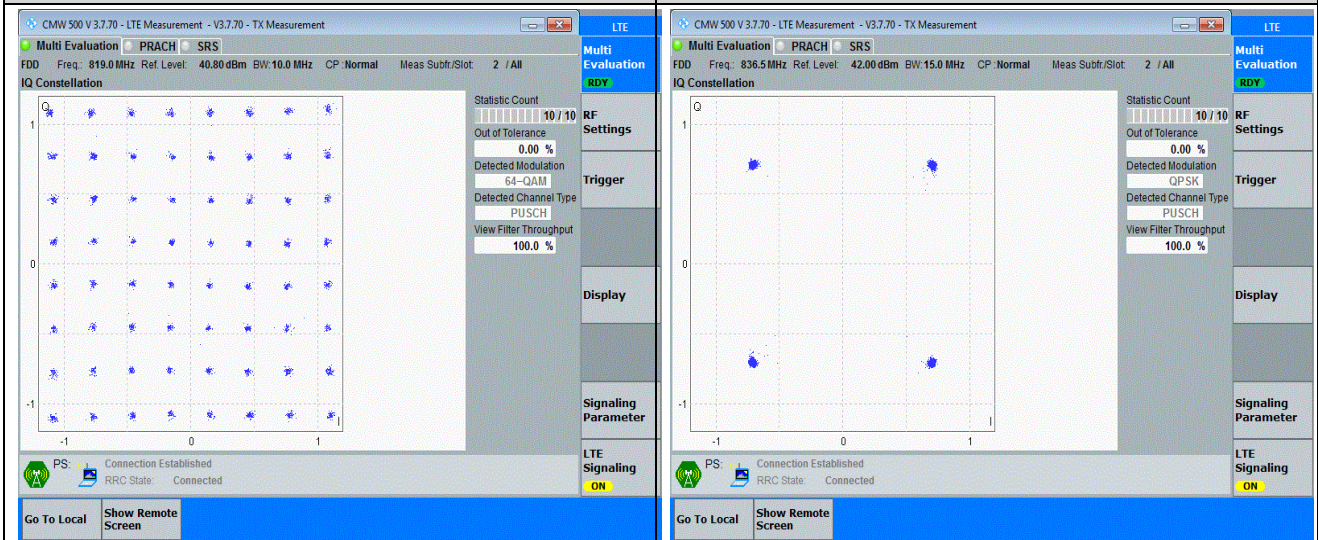

Band26-10MHz-64QAM-26740-50RB#0

Band26-15MHz-QPSK-26915-75RB#0