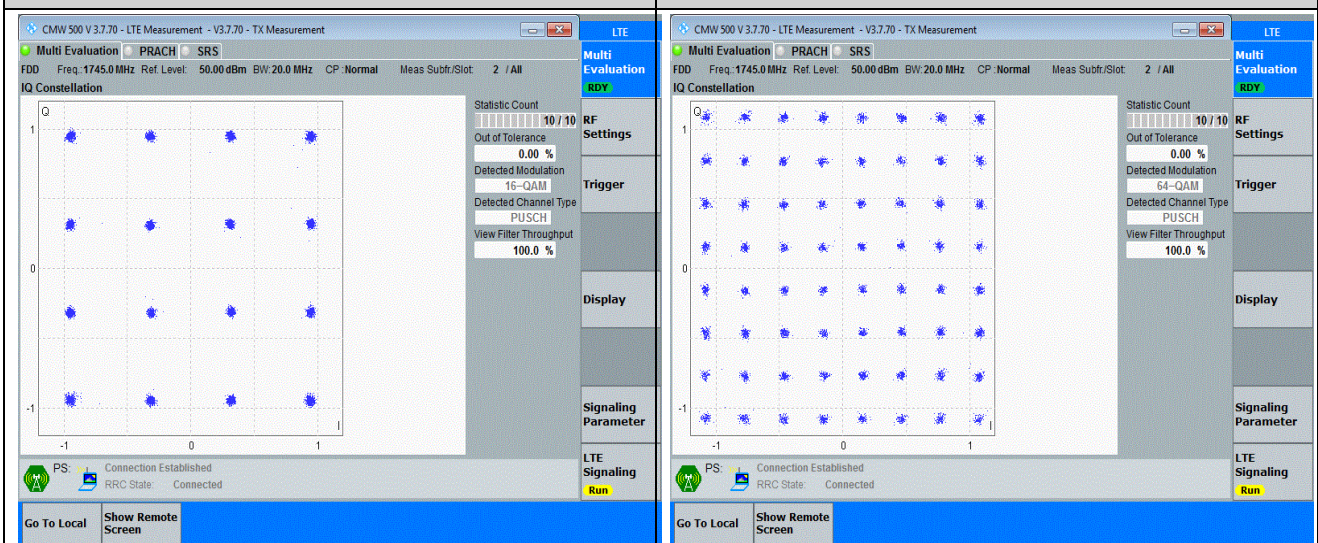

Band66-20MHz-16QAM-132322-100RB#0

Band66-20MHz-64QAM-132322-100RB#0