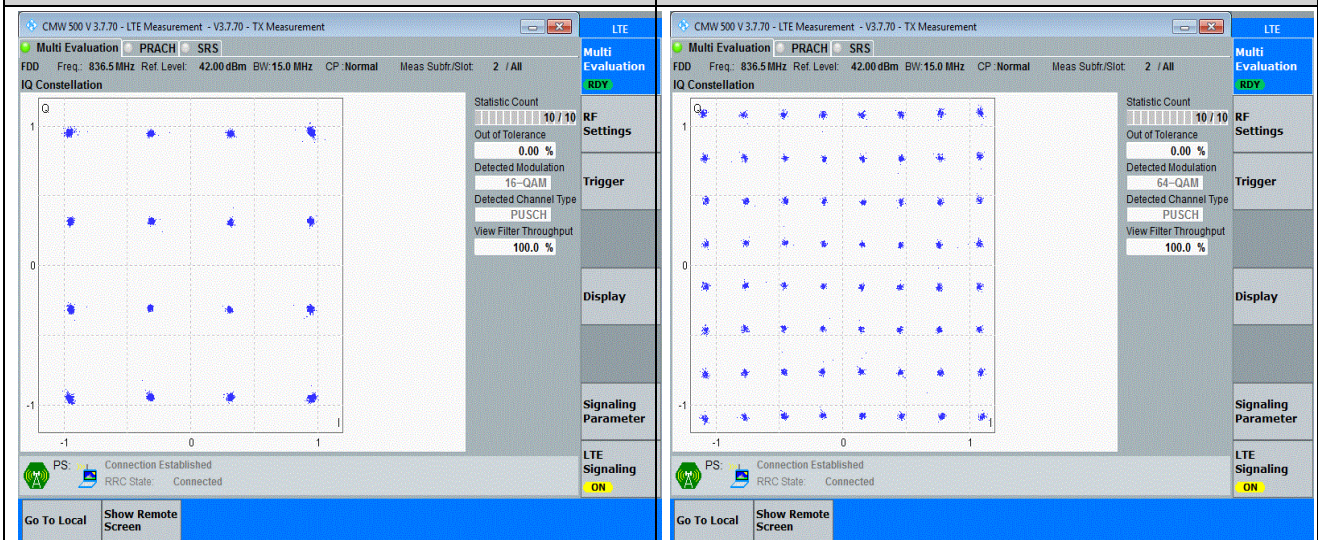

Band26-15MHz-16QAM-26915-75RB#0

Band26-15MHz-64QAM-26915-75RB#0