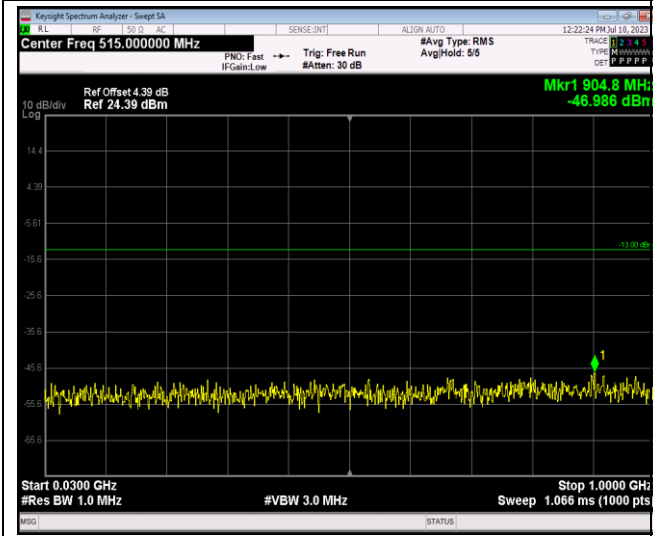

Band66-1.4MHz-16QAM-131979-1RB#0-Range1:30~1000MHz