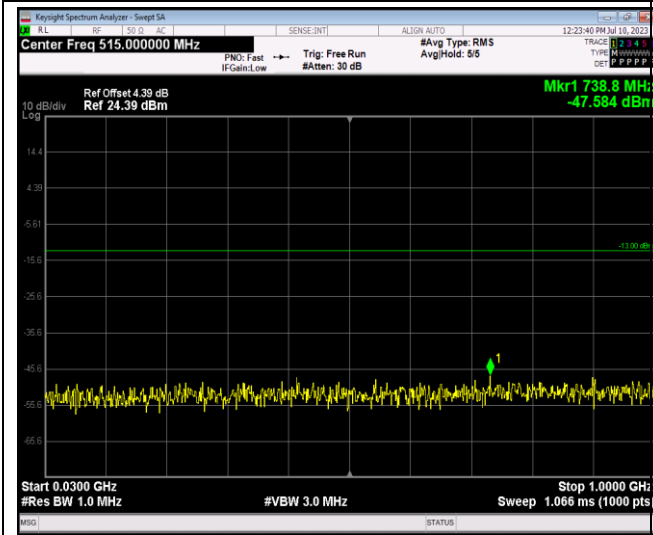

Band66-1.4MHz-QPSK-132665-1RB#0-Range1:30~1000MHz

Band66-1.4MHz-16QAM-131979-1RB#0-Range1:30~1000MHz