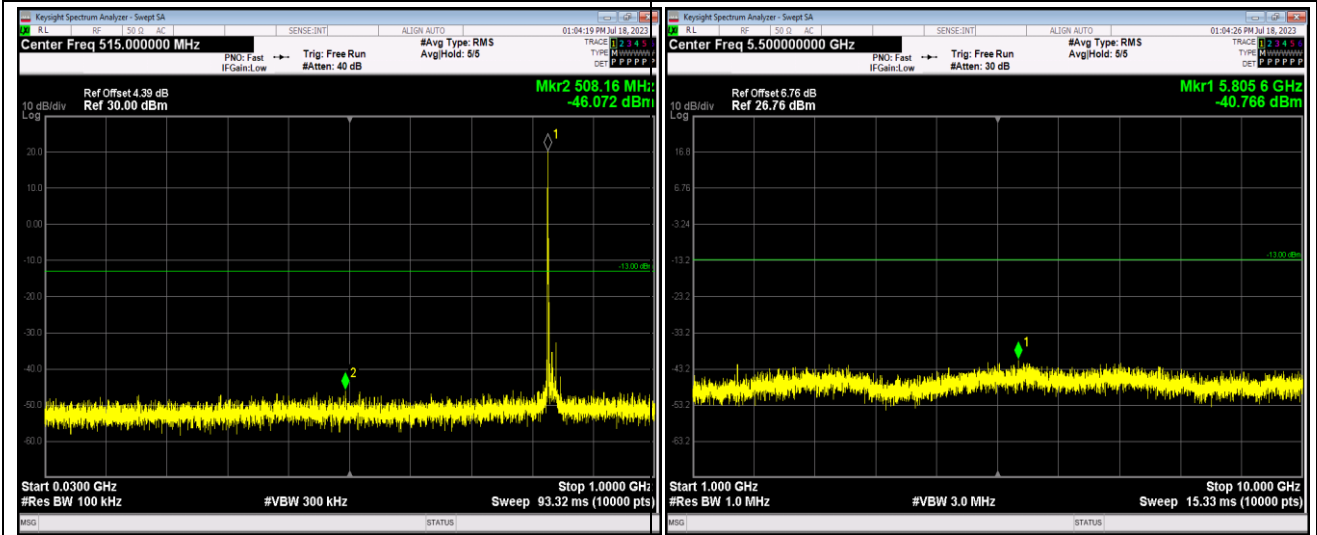

Band26-15MHz-16QAM-26915-1RB#0-Range1:30~1000MHz

Band26-15MHz-16QAM-26965-1RB#0-Range2:1000~10000MHz

Band26-15MHz-16QAM-26915-1RB#0-Range2:1000~10000MHz

Band26-15MHz-16QAM-26965-1RB#0-Range1:30~1000MHz