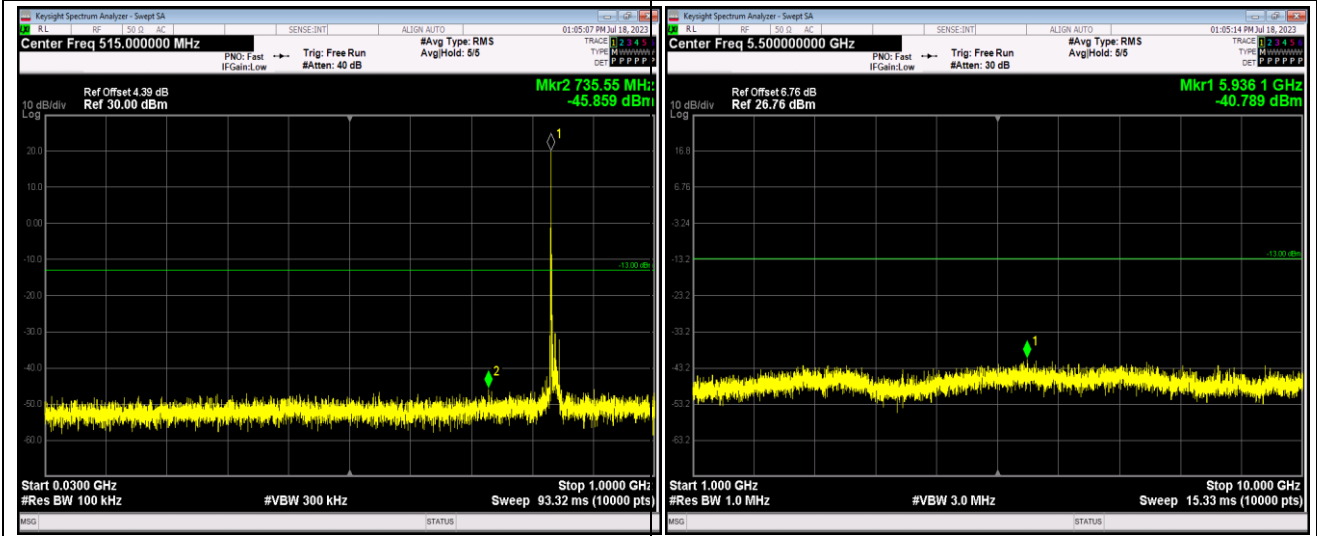

Band26-15MHz-16QAM-26965-1RB#0-Range1:30~1000MHz

Band26-15MHz-16QAM-26965-1RB#0-Range2:1000~10000MHz