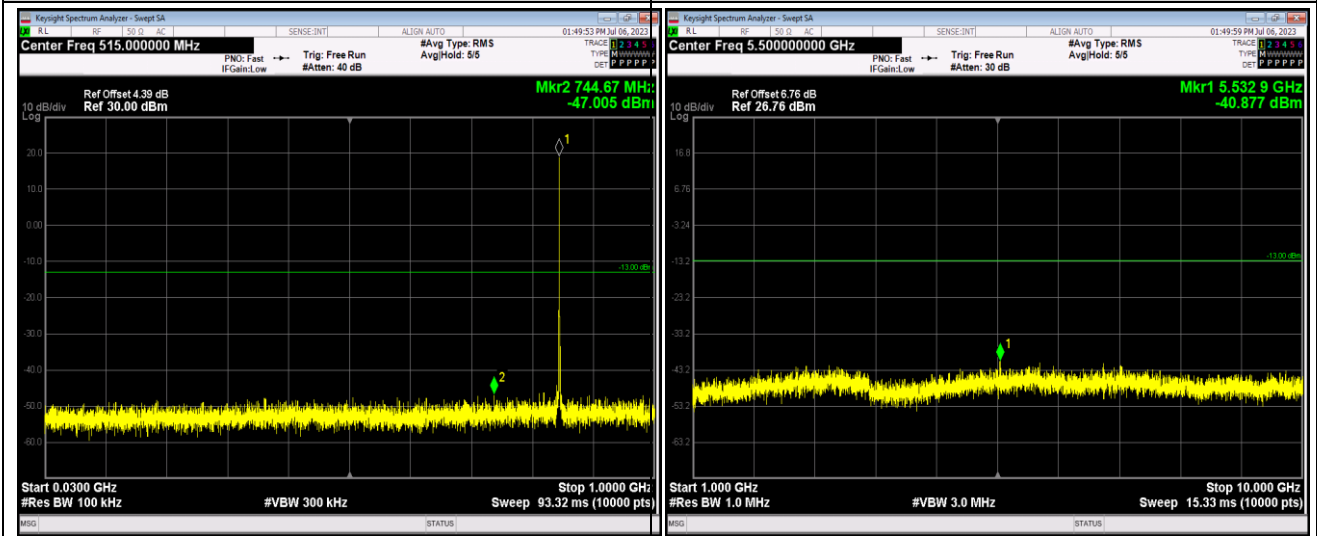

Band5-1.4MHz-64QAM-20525-1RB#0-Range1:30~1000MHz

Band5-1.4MHz-64QAM-20525-1RB#0-Range2:1000~10000MHz

Band5-1.4MHz-64QAM-20643-1RB#0-Range1:30~1000MHz

Band5-1.4MHz-64QAM-20643-1RB#0-Range2:1000~10000MHz

Band5-10MHz-16QAM-20450-1RB#0-Range1:30~1000MHz

Band5-10MHz-16QAM-20450-1RB#0-Range2:1000~10000MHz

Band5-10MHz-16QAM-20525-1RB#0-Range1:30~1000MHz

Band5-10MHz-16QAM-20525-1RB#0-Range2:1000~10000MHz

Band5-10MHz-64QAM-20600-1RB#0-Range1:30~1000MHz

Band5-10MHz-64QAM-20600-1RB#0-Range2:1000~10000MHz