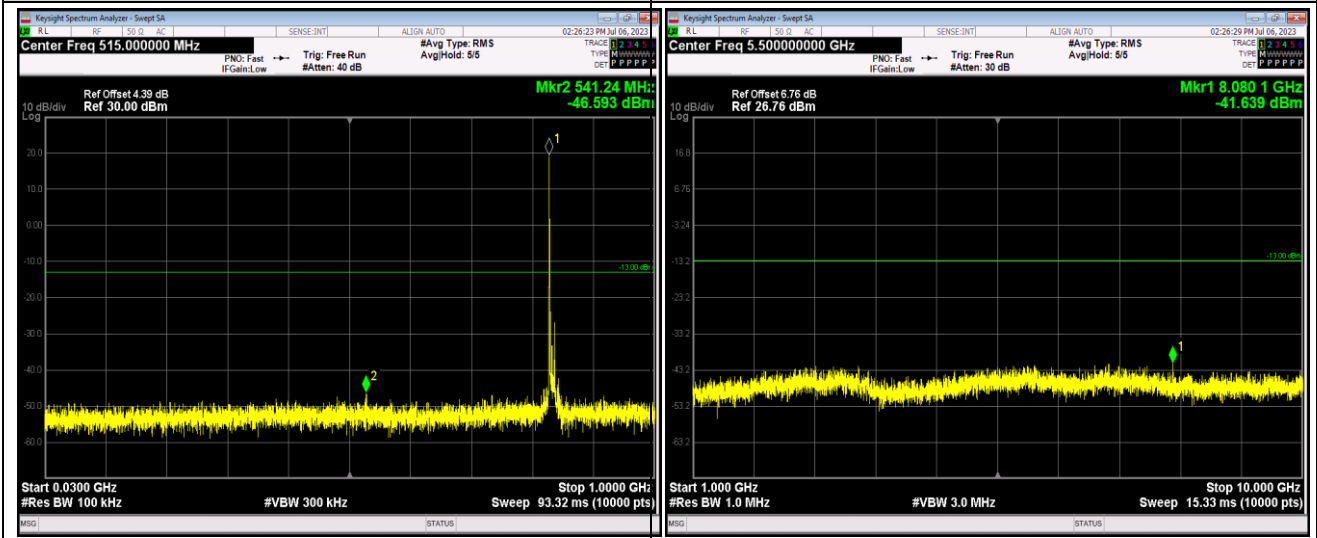

Band5-1.4MHz-64QAM-20525-1RB#0-Range1:30~1000MHz

Band5-1.4MHz-64QAM-20525-1RB#0-Range2:1000~10000MHz

Band5-1.4MHz-64QAM-20643-1RB#0-Range1:30~1000MHz

Band5-1.4MHz-64QAM-20643-1RB#0-Range2:1000~10000MHz

Band5-10MHz-16QAM-20450-1RB#0-Range1:30~1000MHz

Band5-10MHz-16QAM-20450-1RB#0-Range2:1000~10000MHz

Band5-10MHz-16QAM-20525-1RB#0-Range1:30~1000MHz

Band5-10MHz-16QAM-20525-1RB#0-Range2:1000~10000MHz

Band5-10MHz-64QAM-20600-1RB#0-Range1:30~1000MHz

Band5-10MHz-64QAM-20600-1RB#0-Range2:1000~10000MHz