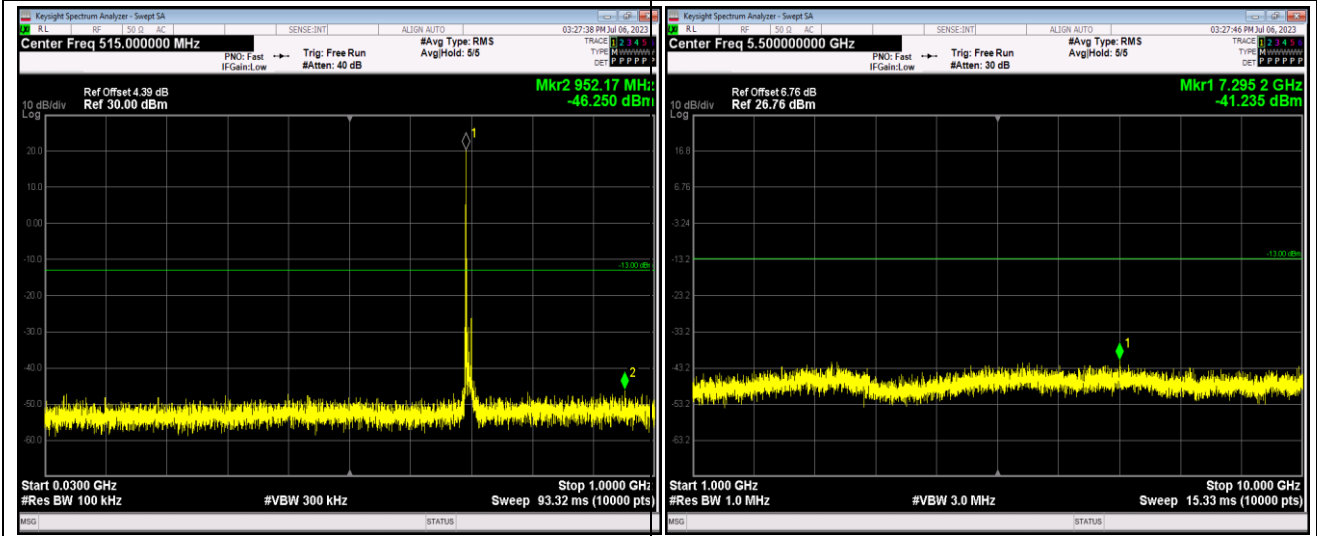

Band12-10MHz-64QAM-23060-1RB#0-Range1:30~1000MHz

Band12-10MHz-64QAM-23060-1RB#0-Range2:1000~10000MHz