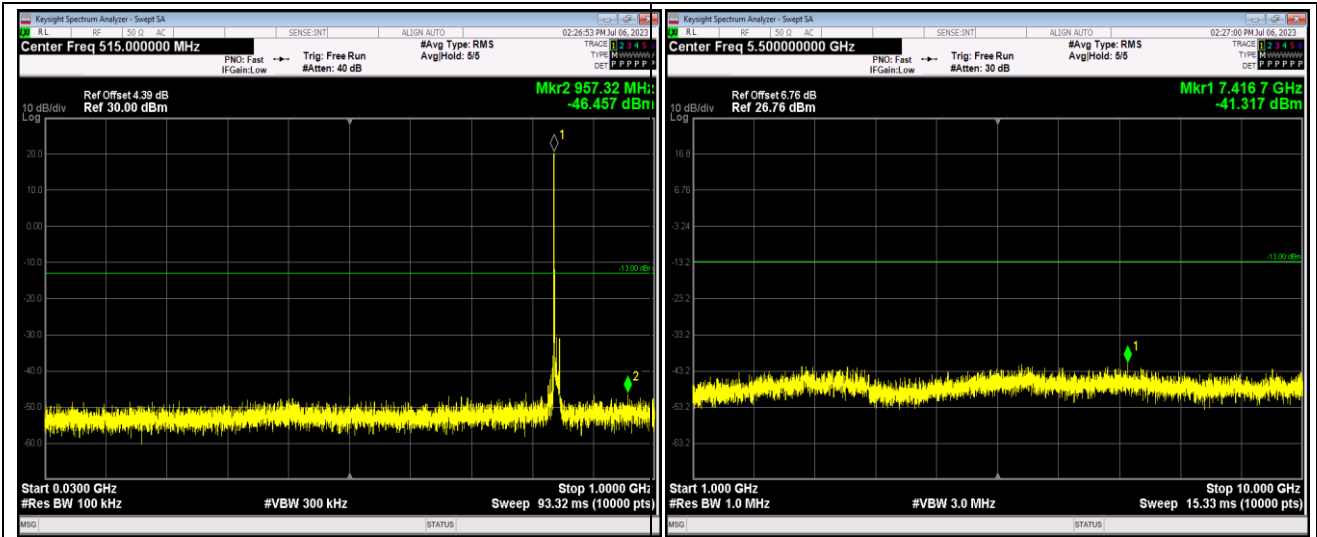

Band5-1.4MHz-64QAM-20525-1RB#0-Range1:30~1000MHz

Band5-1.4MHz-64QAM-20525-1RB#0-Range2:1000~10000MHz

Band5-1.4MHz-64QAM-20643-1RB#0-Range1:30~1000MHz

Band5-1.4MHz-64QAM-20643-1RB#0-Range2:1000~10000MHz

Band5-10MHz-16QAM-20450-1RB#0-Range1:30~1000MHz

Band5-10MHz-16QAM-20450-1RB#0-Range2:1000~10000MHz

Band5-10MHz-16QAM-20525-1RB#0-Range1:30~1000MHz

Band5-10MHz-16QAM-20525-1RB#0-Range2:1000~10000MHz

Band5-10MHz-64QAM-20600-1RB#0-Range1:30~1000MHz

Band5-10MHz-64QAM-20600-1RB#0-Range2:1000~10000MHz