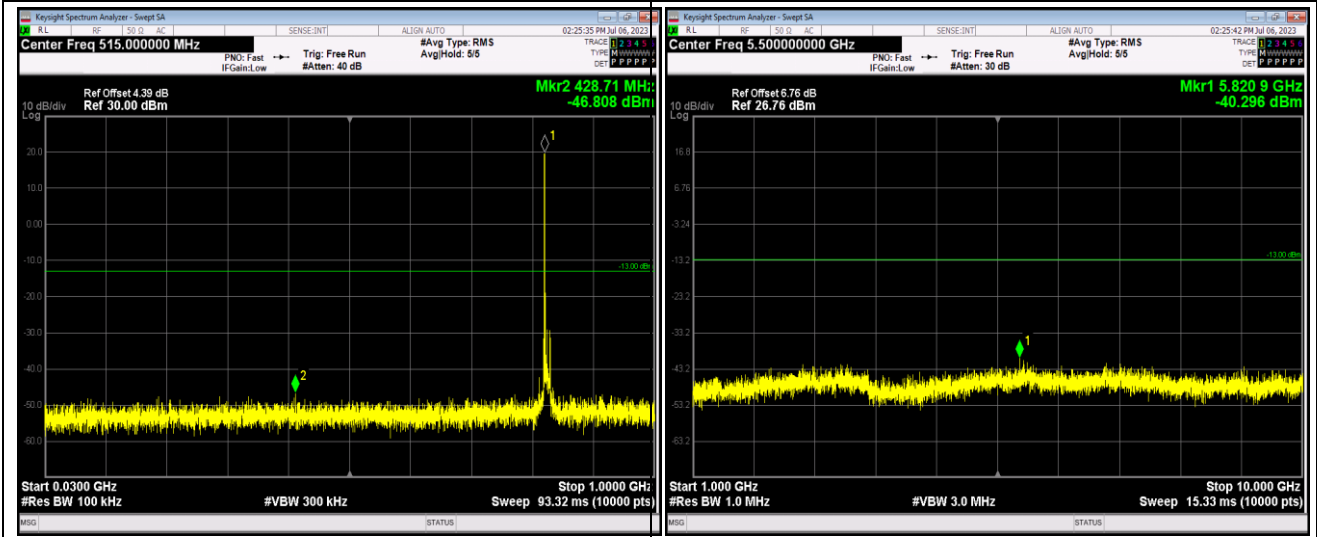

Band5-1.4MHz-64QAM-20525-1RB#0-Range1:30~1000MHz

Band5-1.4MHz-64QAM-20525-1RB#0-Range2:1000~10000MHz

Band5-1.4MHz-64QAM-20643-1RB#0-Range1:30~1000MHz

Band5-1.4MHz-64QAM-20643-1RB#0-Range2:1000~10000MHz

Band5-10MHz-16QAM-20450-1RB#0-Range1:30~1000MHz

Band5-10MHz-16QAM-20450-1RB#0-Range2:1000~10000MHz

Band5-10MHz-16QAM-20525-1RB#0-Range1:30~1000MHz

Band5-10MHz-16QAM-20525-1RB#0-Range2:1000~10000MHz

Band5-10MHz-64QAM-20600-1RB#0-Range1:30~1000MHz

Band5-10MHz-64QAM-20600-1RB#0-Range2:1000~10000MHz