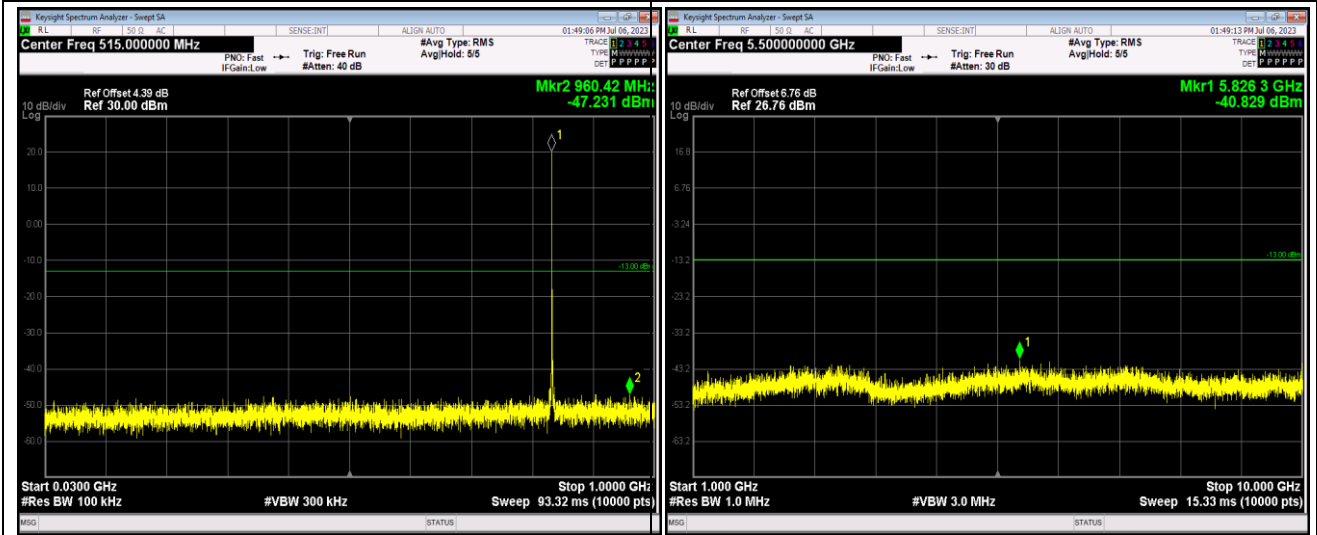

Band5-1.4MHz-64QAM-20525-1RB#0-Range1:30~1000MHz

Band5-1.4MHz-64QAM-20525-1RB#0-Range2:1000~10000MHz

Band5-1.4MHz-64QAM-20643-1RB#0-Range1:30~1000MHz

Band5-1.4MHz-64QAM-20643-1RB#0-Range2:1000~10000MHz

Band5-10MHz-16QAM-20450-1RB#0-Range1:30~1000MHz

Band5-10MHz-16QAM-20450-1RB#0-Range2:1000~10000MHz

Band5-10MHz-16QAM-20525-1RB#0-Range1:30~1000MHz

Band5-10MHz-16QAM-20525-1RB#0-Range2:1000~10000MHz

Band5-10MHz-64QAM-20600-1RB#0-Range1:30~1000MHz

Band5-10MHz-64QAM-20600-1RB#0-Range2:1000~10000MHz