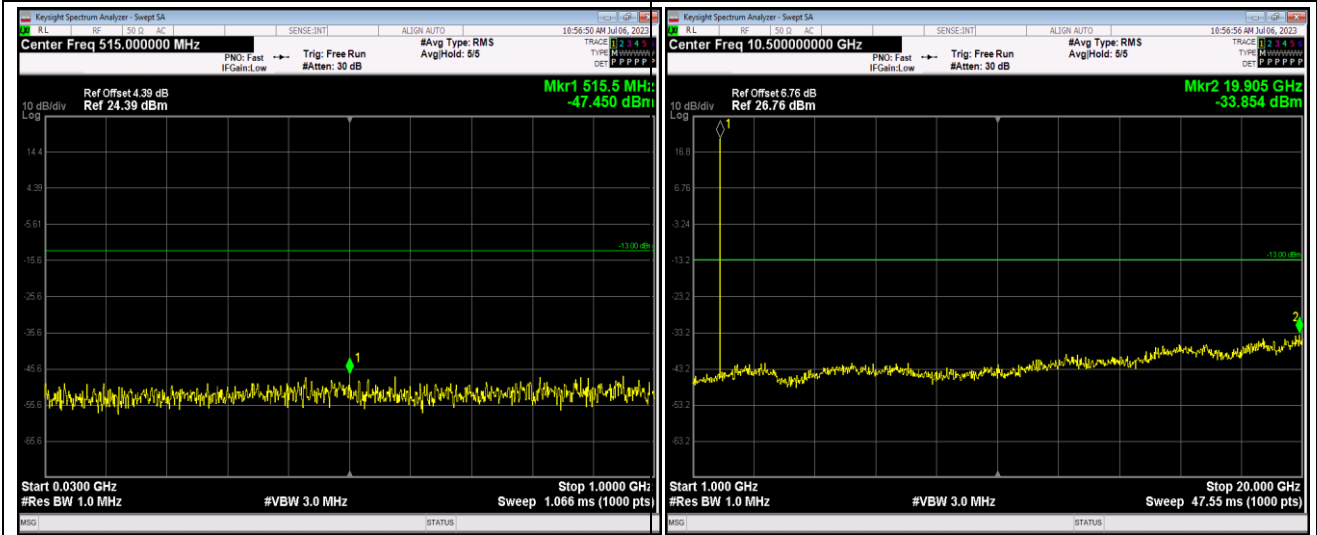

Remark: All bandwidth and all modulation had been tested, but only the worst case data displayed in this report.

Test Graphs

Band2-1.4MHz-16QAM-18607-1RB#0-Range1:30~1000MHz

Band2-1.4MHz-16QAM-18607-1RB#0-Range2:1000~20000MHz