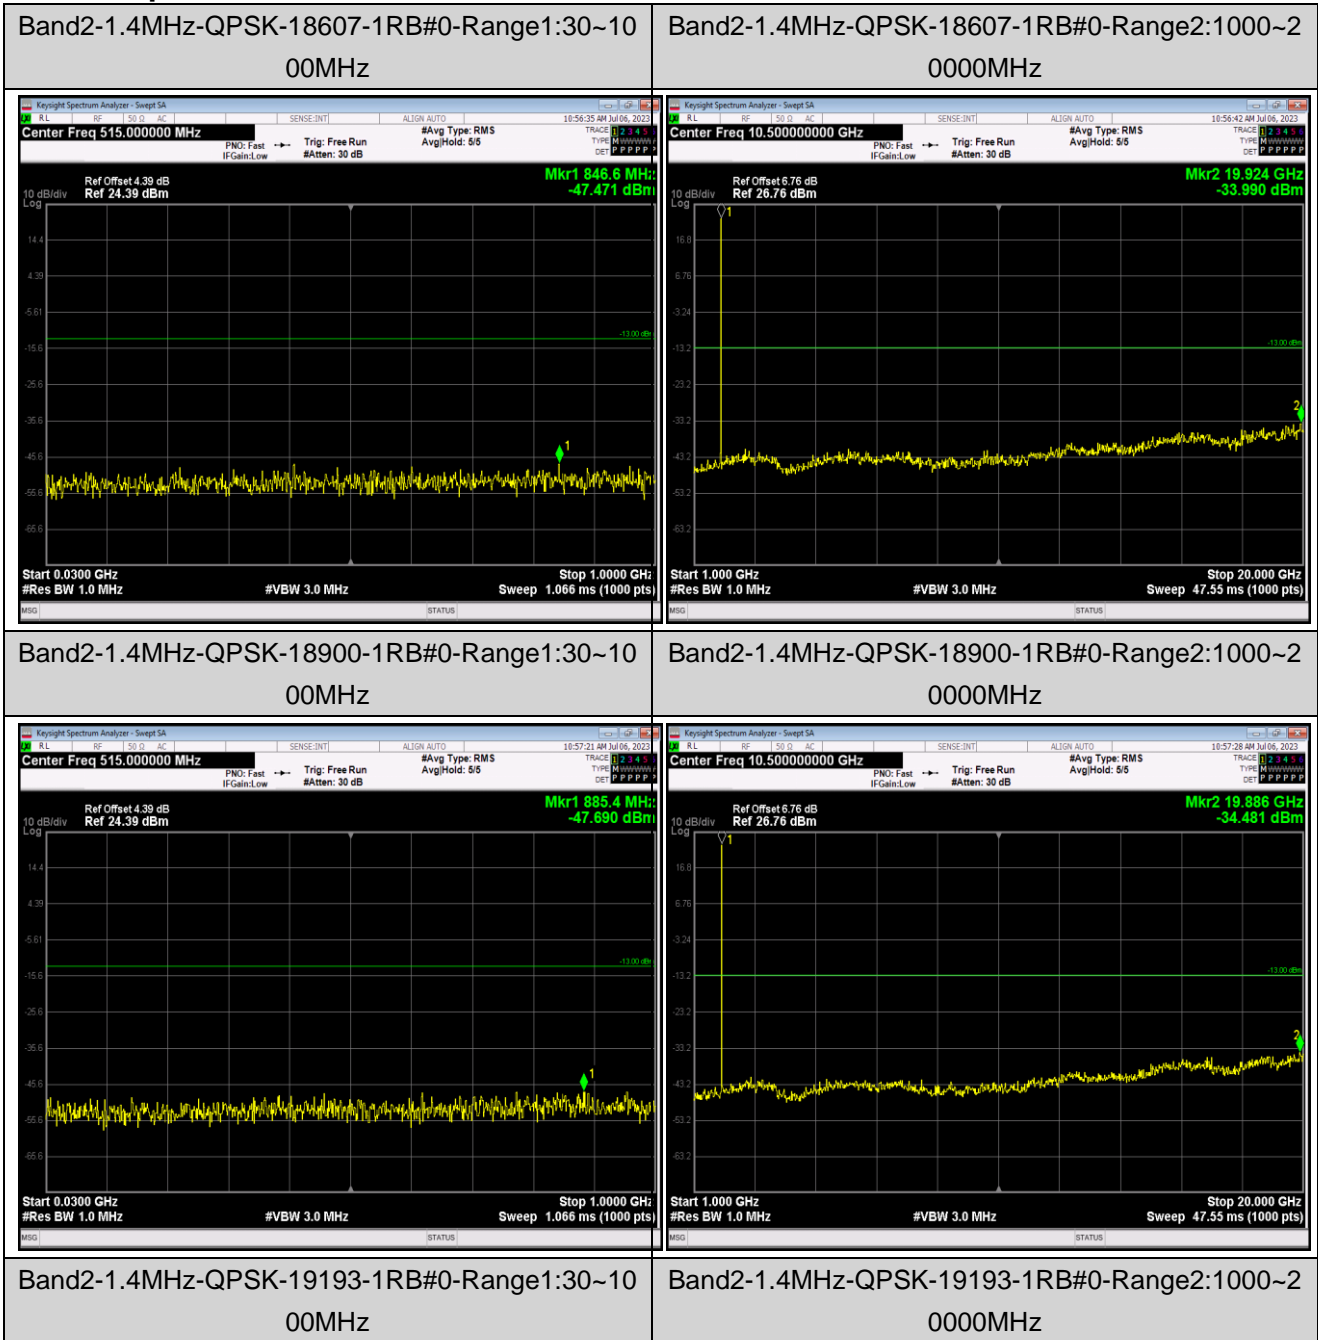

Test Graphs