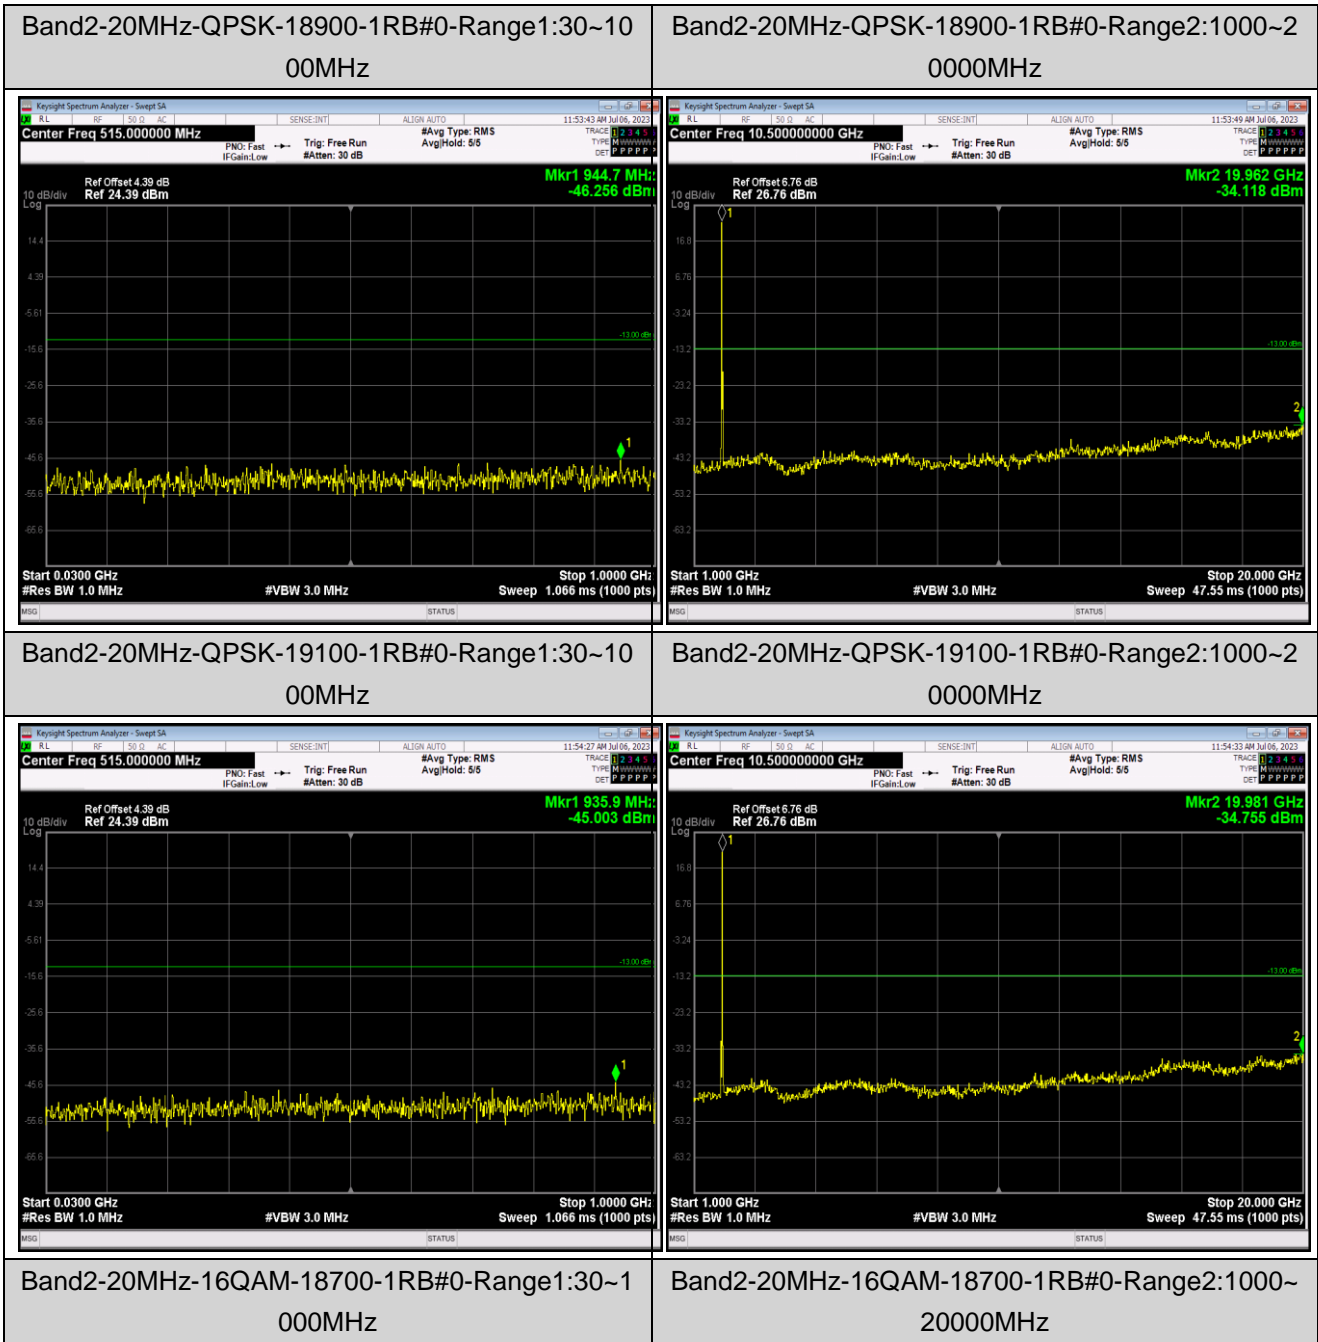

Remark: All bandwidth and all modulation had been tested, but only the worst case data displayed in this report.

Test Graphs

Band2-1.4MHz-16QAM-18607-1RB#0-Range1:30~1000MHz

Band2-1.4MHz-16QAM-18607-1RB#0-Range2:1000~20000MHz

Band2-1.4MHz-16QAM-18900-1RB#0-Range1:30~1000MHz

Band2-1.4MHz-16QAM-18900-1RB#0-Range2:1000~20000MHz

Band2-1.4MHz-64QAM-19193-1RB#0-Range1:30~1000MHz

Band2-1.4MHz-64QAM-19193-1RB#0-Range2:1000~20000MHz

Band2-20MHz-QPSK-18700-1RB#0-Range1:30~1000MHz

Band2-20MHz-QPSK-18700-1RB#0-Range2:1000~20000MHz

Band2-20MHz-16QAM-18900-1RB#0-Range1:30~1000MHz

Band2-20MHz-16QAM-18900-1RB#0-Range2:1000~20000MHz

Band2-20MHz-16QAM-19100-1RB#0-Range1:30~1000MHz

Band2-20MHz-16QAM-19100-1RB#0-Range2:1000~20000MHz