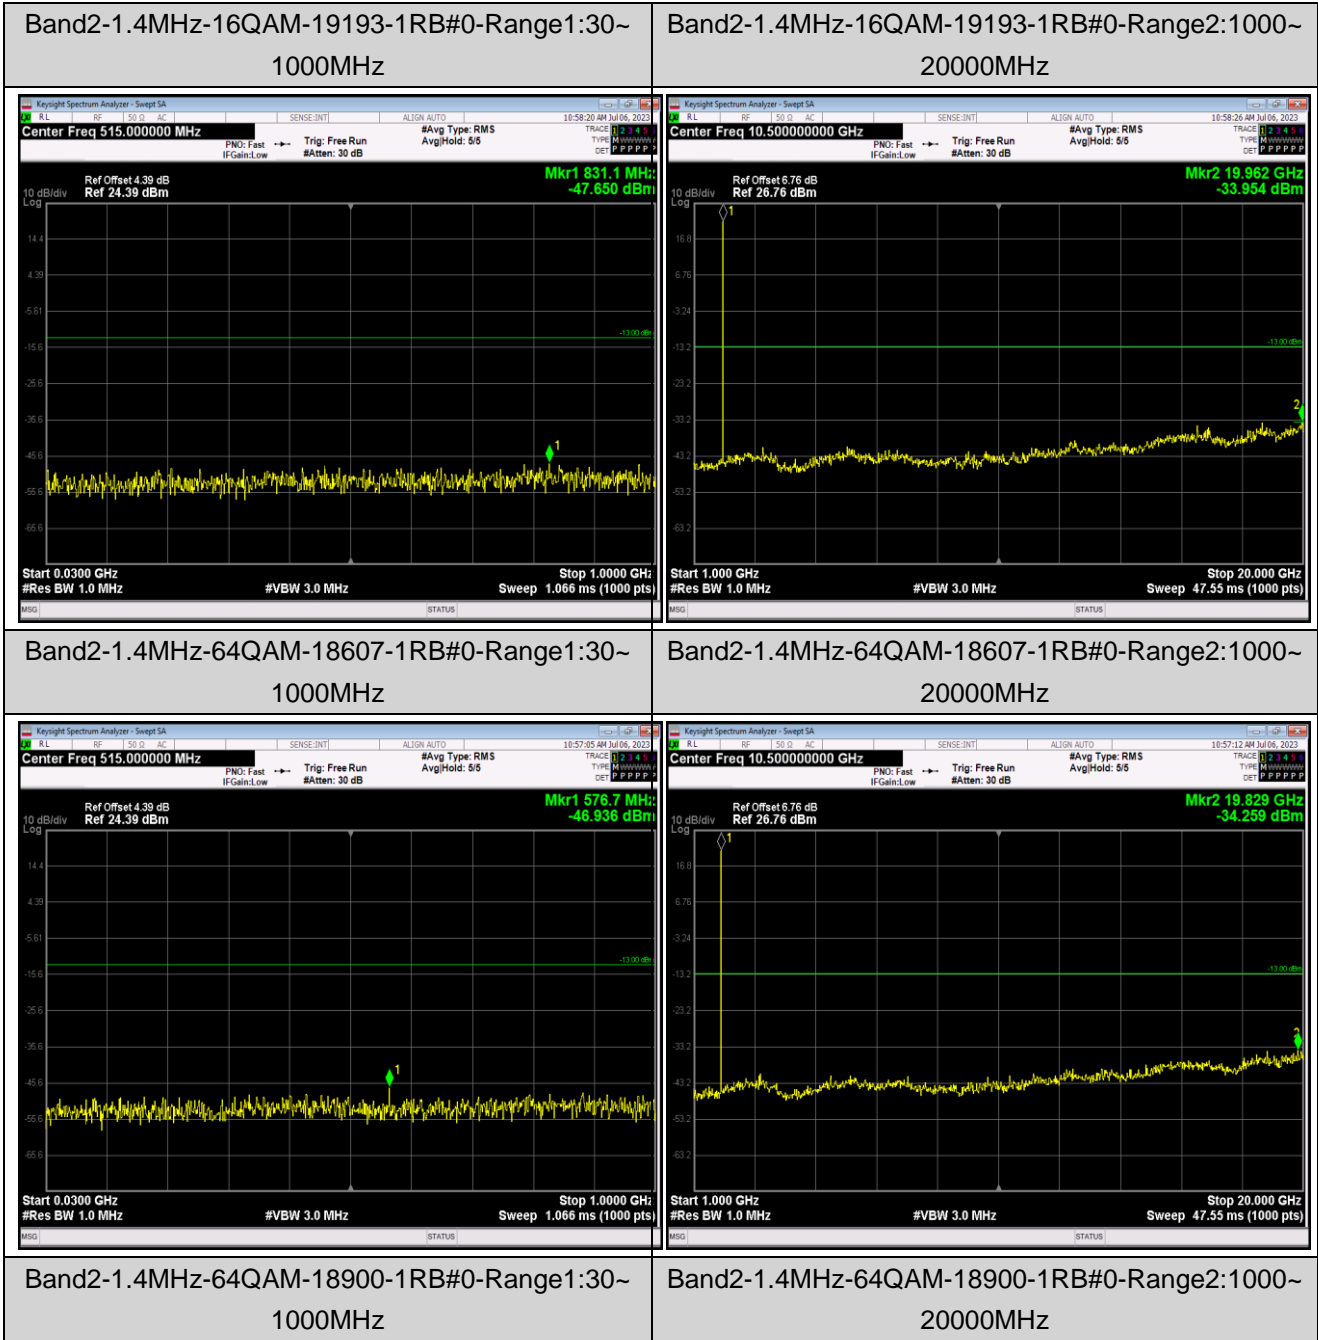

Remark: All bandwidth and all modulation had been tested, but only the worst case data displayed in this report.

Test Graphs

Band2-1.4MHz-16QAM-18607-1RB#0-Range1:30~1000MHz

Band2-1.4MHz-16QAM-18607-1RB#0-Range2:1000~20000MHz

Band2-1.4MHz-16QAM-18900-1RB#0-Range1:30~1000MHz

Band2-1.4MHz-16QAM-18900-1RB#0-Range2:1000~20000MHz

Band2-1.4MHz-64QAM-19193-1RB#0-Range1:30~1000MHz

Band2-1.4MHz-64QAM-19193-1RB#0-Range2:1000~20000MHz

Band2-20MHz-QPSK-18700-1RB#0-Range1:30~1000MHz