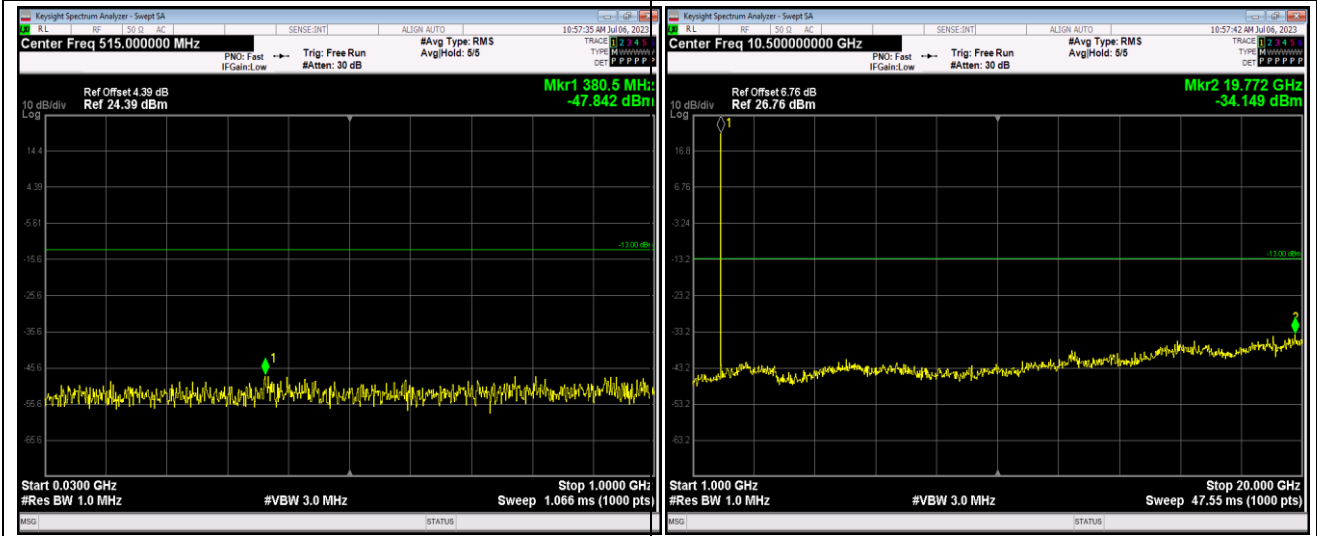

Band2-1.4MHz-16QAM-18900-1RB#0-Range1:30~1000MHz

Band2-1.4MHz-16QAM-18900-1RB#0-Range2:1000~20000MHz