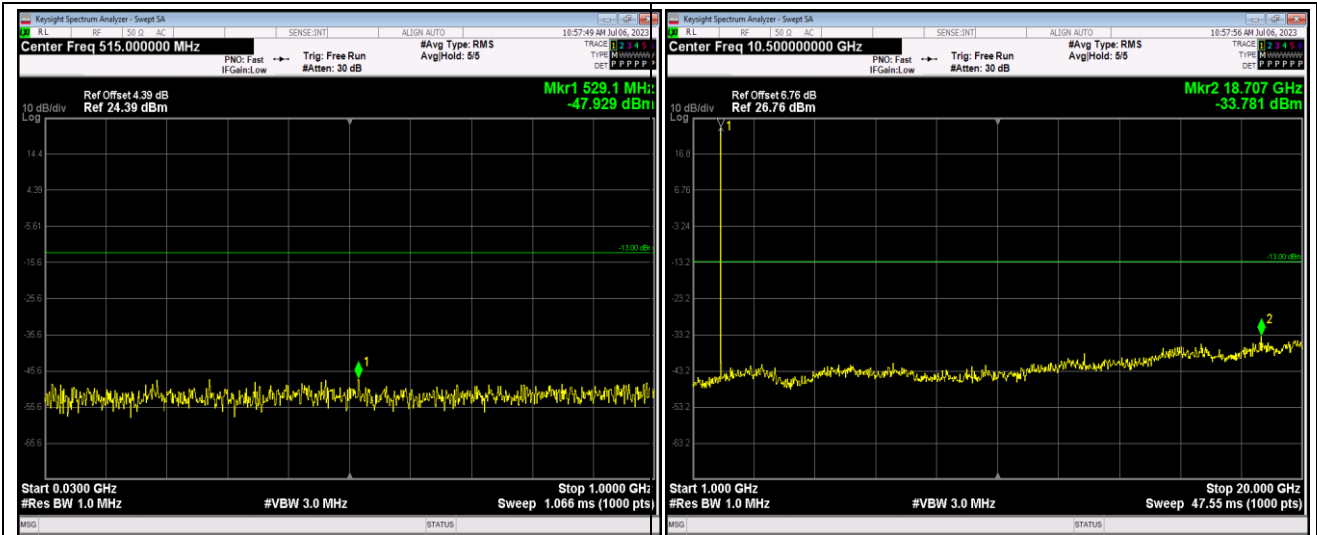

Band2-1.4MHz-64QAM-19193-1RB#0-Range2:1000~20000MHz

Band2-1.4MHz-64QAM-19193-1RB#0-Range1:30~1000MHz