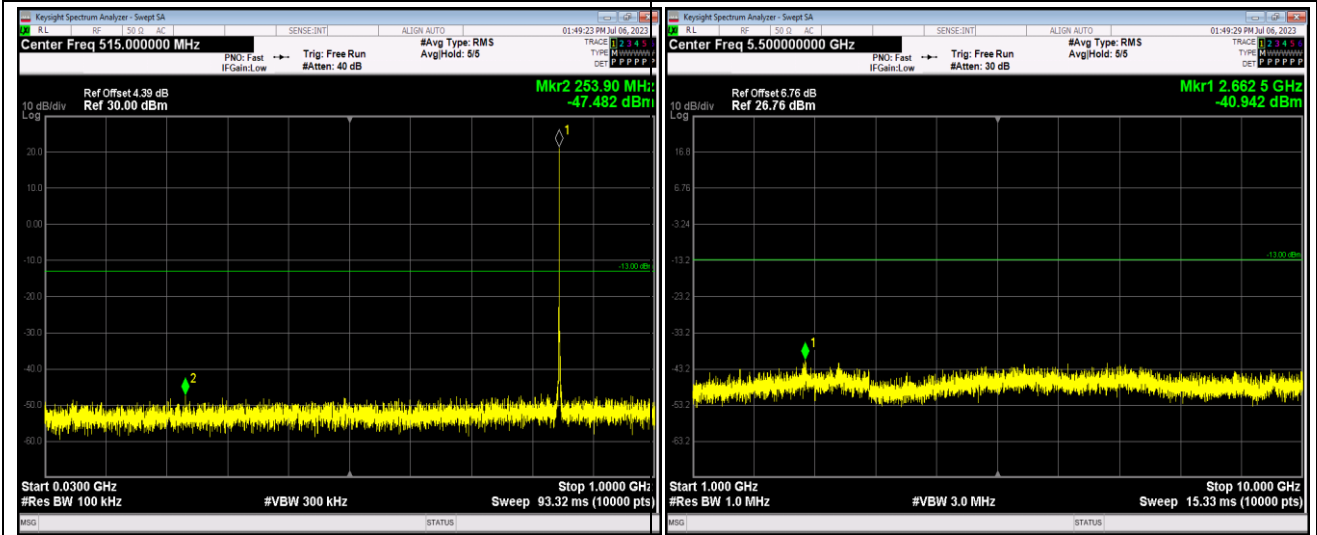

Band4-20MHz-64QAM-20175-1RB#0-Range2:1000~20000MHz

Band5-1.4MHz-QPSK-20643-1RB#0-Range1:30~1000MHz

Band5-1.4MHz-QPSK-20643-1RB#0-Range2:1000~10000MHz

Band5-1.4MHz-16QAM-20407-1RB#0-Range1:30~1000MHz

Band5-1.4MHz-16QAM-20407-1RB#0-Range2:1000~10000MHz