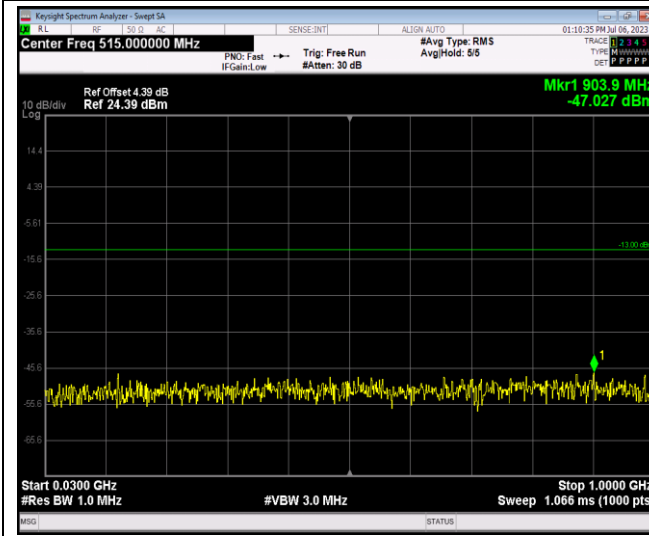

Band4-20MHz-64QAM-20175-1RB#0-Range1:30~1000MHz