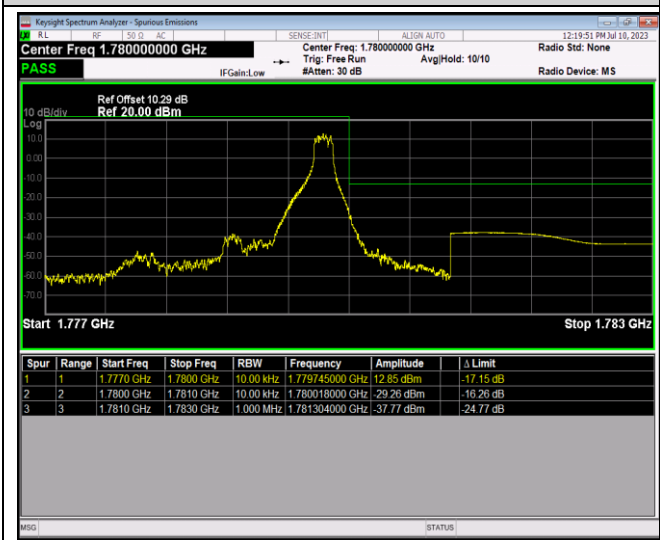

Band66-1.4MHz-QPSK-131979-6RB#0

Band66-1.4MHz-QPSK-132665-1RB#0

Band66-1.4MHz-QPSK-132665-1RB#5

Band66-1.4MHz-QPSK-132665-6RB#0

Band66-1.4MHz-16QAM-131979-1RB#0

Band66-1.4MHz-16QAM-131979-1RB#5

Band66-1.4MHz-16QAM-131979-6RB#0