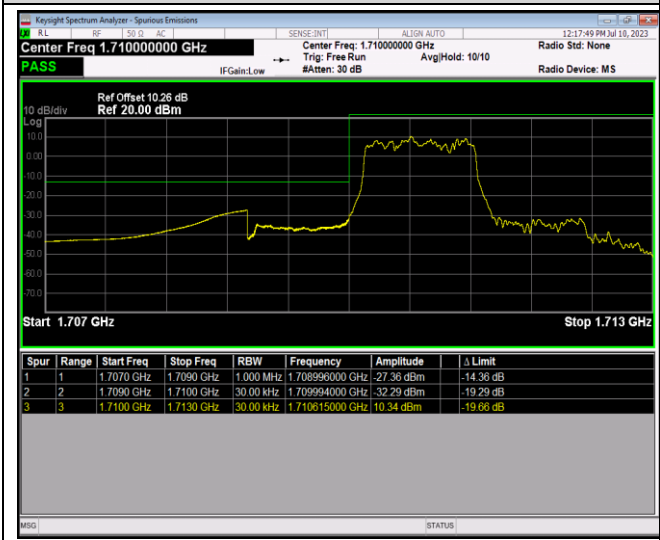

Band66-1.4MHz-QPSK-131979-6RB#0

Band66-1.4MHz-QPSK-132665-1RB#0

Band66-1.4MHz-QPSK-132665-1RB#5

Band66-1.4MHz-QPSK-132665-6RB#0

Band66-1.4MHz-16QAM-131979-1RB#0

Band66-1.4MHz-16QAM-131979-1RB#5

Band66-1.4MHz-16QAM-131979-6RB#0