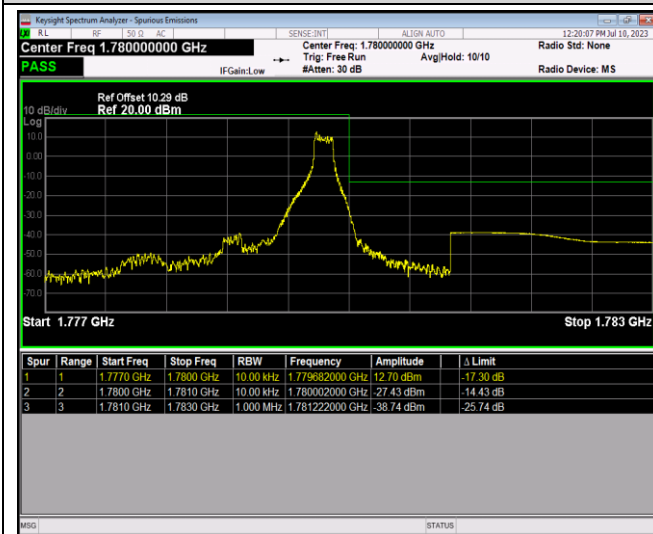

Band66-1.4MHz-16QAM-132665-1RB#5

Band66-1.4MHz-64QAM-131979-1RB#0