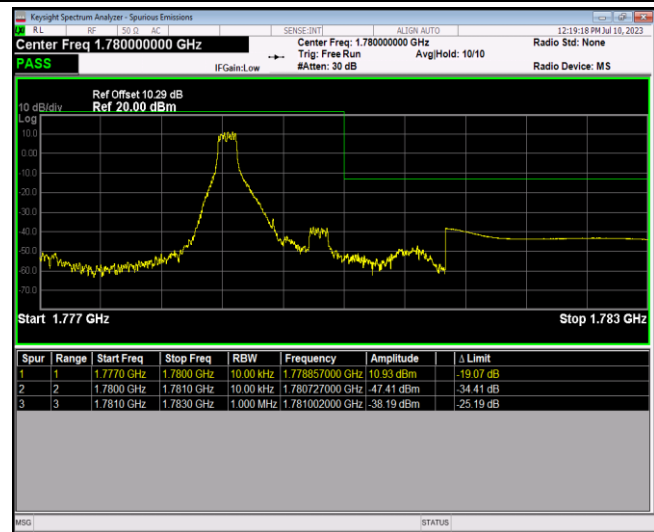

Band66-1.4MHz-16QAM-132665-1RB#0

Band66-1.4MHz-16QAM-132665-6RB#0