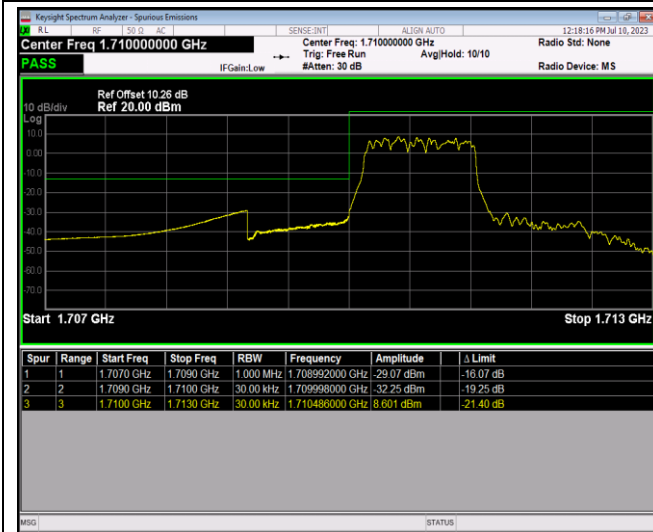

Band66-1.4MHz-16QAM-131979-6RB#0

Band66-1.4MHz-16QAM-132665-1RB#5