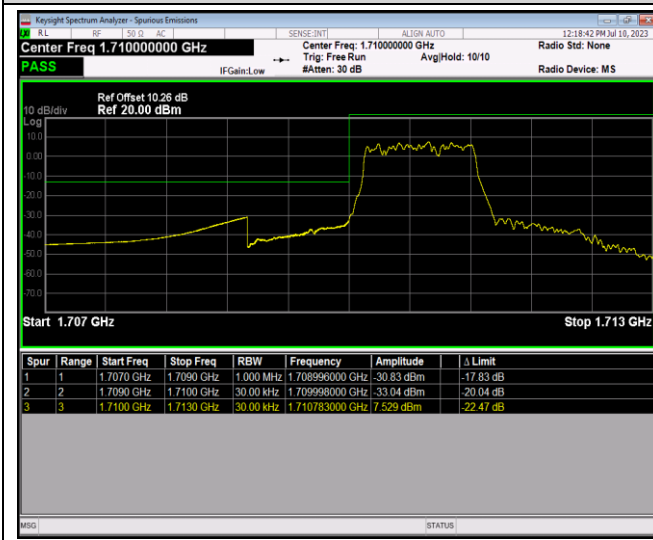

Band66-1.4MHz-16QAM-132665-1RB#0

Band66-1.4MHz-16QAM-132665-1RB#5

Band66-1.4MHz-16QAM-132665-6RB#0

Band66-1.4MHz-64QAM-131979-1RB#0

Band66-1.4MHz-64QAM-131979-1RB#5

Band66-1.4MHz-64QAM-131979-6RB#0

Band66-1.4MHz-64QAM-132665-1RB#0