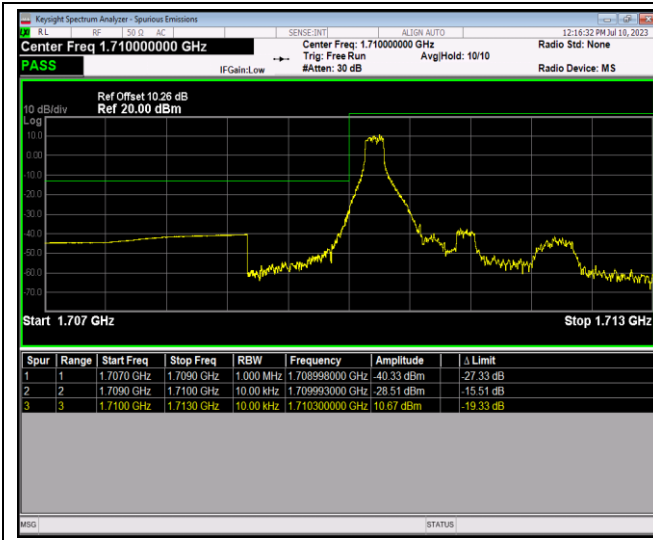

Band66-1.4MHz-16QAM-132665-1RB#0

Band66-1.4MHz-16QAM-132665-1RB#5

Band66-1.4MHz-16QAM-132665-6RB#0

Band66-1.4MHz-64QAM-131979-1RB#0

Band66-1.4MHz-64QAM-131979-1RB#5

Band66-1.4MHz-64QAM-131979-6RB#0

Band66-1.4MHz-64QAM-132665-1RB#0