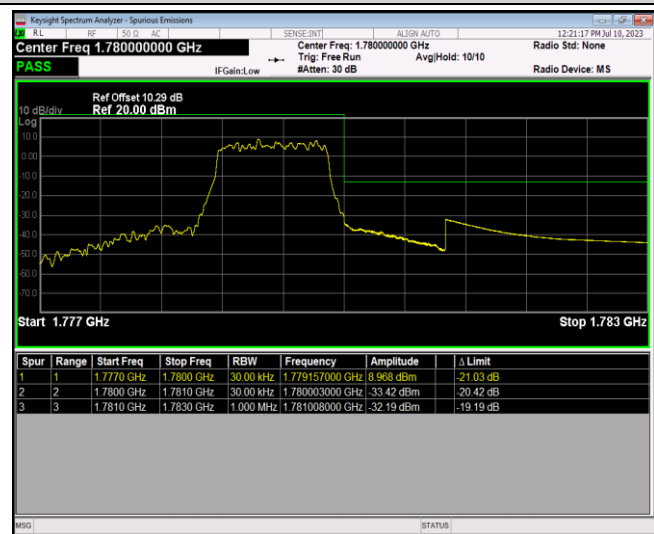

Band66-1.4MHz-16QAM-132665-1RB#0

Band66-1.4MHz-16QAM-132665-1RB#5

Band66-1.4MHz-16QAM-132665-6RB#0

Band66-1.4MHz-64QAM-131979-1RB#0

Band66-1.4MHz-64QAM-131979-1RB#5

Band66-1.4MHz-64QAM-131979-6RB#0

Band66-1.4MHz-64QAM-132665-1RB#0