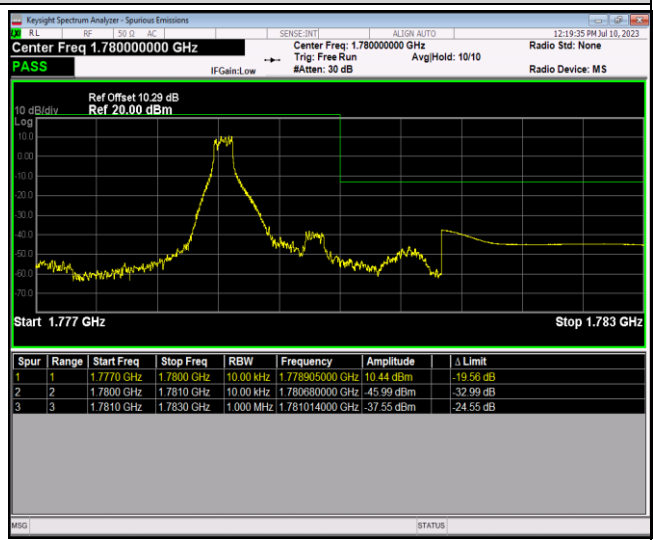

Band66-1.4MHz-64QAM-132665-1RB#0

Band66-1.4MHz-64QAM-132665-6RB#0