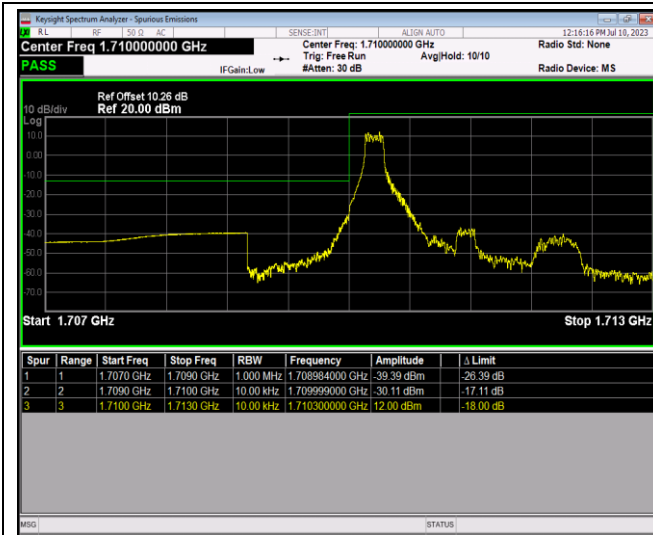

Band66-1.4MHz-QPSK-131979-6RB#0

Band66-1.4MHz-QPSK-132665-1RB#0

Band66-1.4MHz-QPSK-132665-1RB#5

Band66-1.4MHz-QPSK-132665-6RB#0

Band66-1.4MHz-16QAM-131979-1RB#0

Band66-1.4MHz-16QAM-131979-1RB#5

Band66-1.4MHz-16QAM-131979-6RB#0