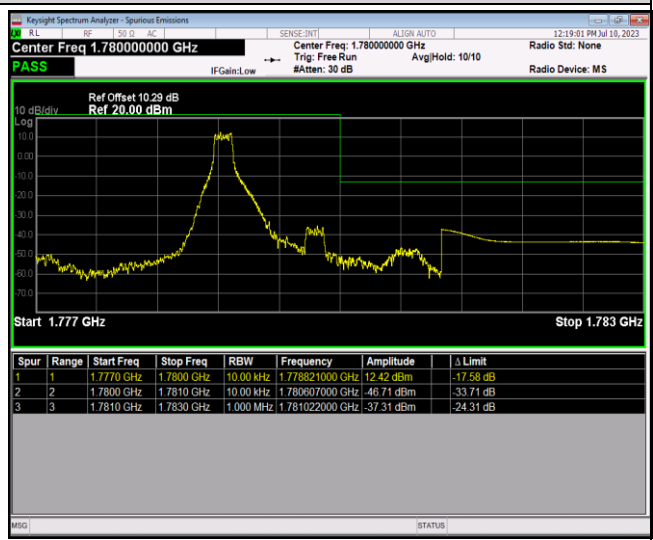

Band66-1.4MHz-QPSK-131979-6RB#0

Band66-1.4MHz-QPSK-132665-1RB#0

Band66-1.4MHz-QPSK-132665-1RB#5

Band66-1.4MHz-QPSK-132665-6RB#0

Band66-1.4MHz-16QAM-131979-1RB#0

Band66-1.4MHz-16QAM-131979-1RB#5

Band66-1.4MHz-16QAM-131979-6RB#0