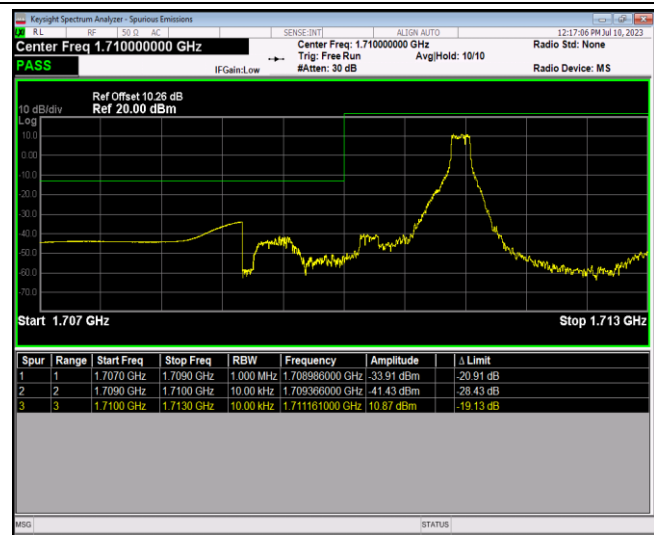

Band66-1.4MHz-QPSK-131979-6RB#0

Band66-1.4MHz-QPSK-132665-1RB#0

Band66-1.4MHz-QPSK-132665-1RB#5

Band66-1.4MHz-QPSK-132665-6RB#0

Band66-1.4MHz-16QAM-131979-1RB#0

Band66-1.4MHz-16QAM-131979-1RB#5

Band66-1.4MHz-16QAM-131979-6RB#0