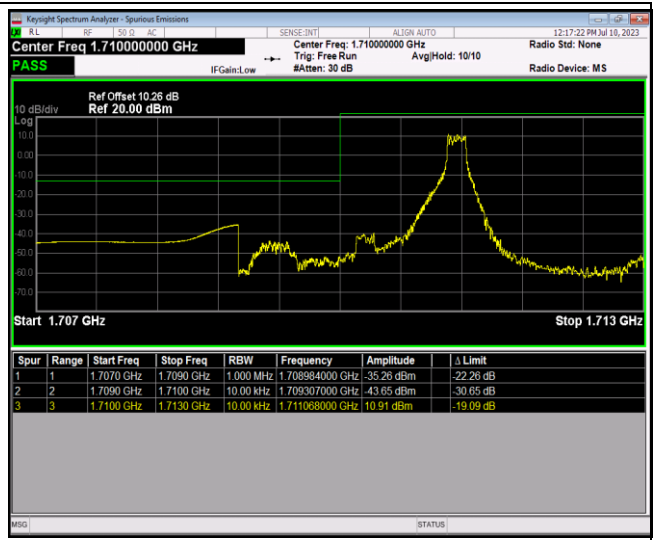

Band66-1.4MHz-16QAM-132665-1RB#0

Band66-1.4MHz-16QAM-132665-1RB#5

Band66-1.4MHz-16QAM-132665-6RB#0

Band66-1.4MHz-64QAM-131979-1RB#0

Band66-1.4MHz-64QAM-131979-1RB#5

Band66-1.4MHz-64QAM-131979-6RB#0

Band66-1.4MHz-64QAM-132665-1RB#0