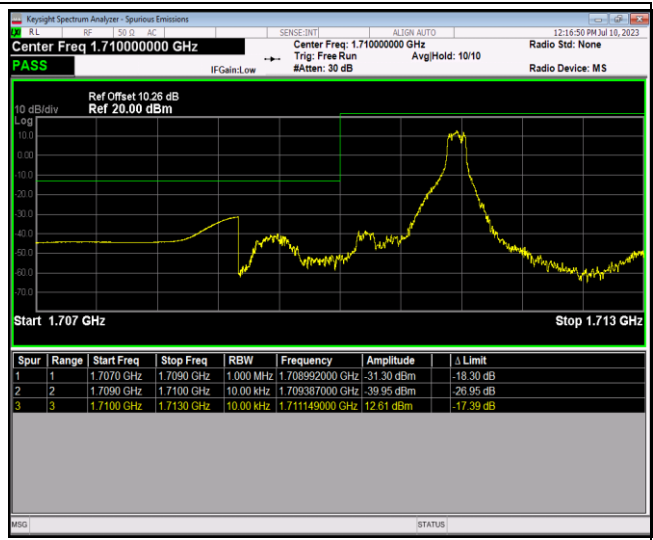

Band66-1.4MHz-QPSK-131979-6RB#0

Band66-1.4MHz-QPSK-132665-1RB#0

Band66-1.4MHz-QPSK-132665-1RB#5

Band66-1.4MHz-QPSK-132665-6RB#0

Band66-1.4MHz-16QAM-131979-1RB#0

Band66-1.4MHz-16QAM-131979-1RB#5

Band66-1.4MHz-16QAM-131979-6RB#0