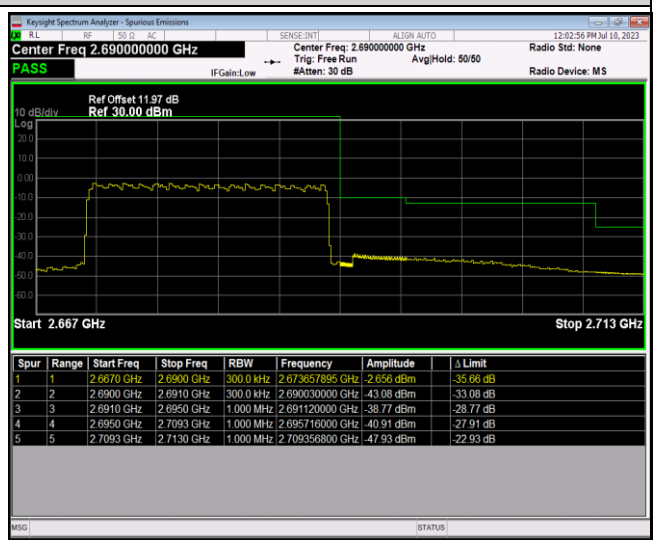

Band41-20MHz-64QAM-41490-100RB#0

Band66-1.4MHz-QPSK-131979-1RB#5