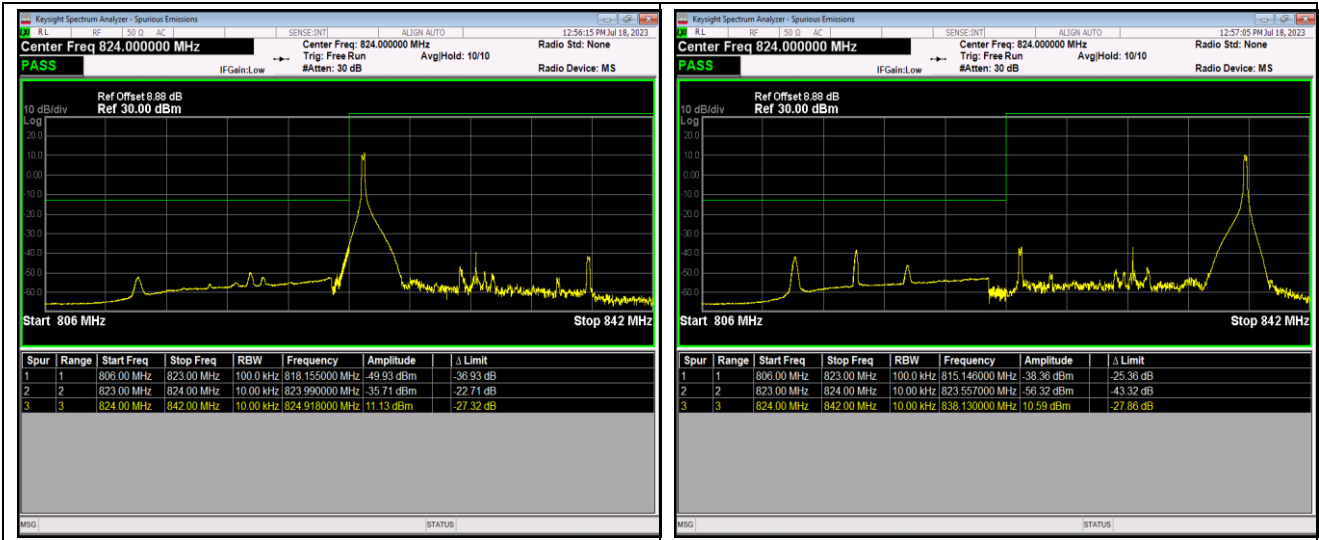

Band26-15MHz-16QAM-26865-1RB#0

Band26-15MHz-16QAM-26865-1RB#74

Band26-15MHz-16QAM-26865-75RB#0

Band26-15MHz-16QAM-26965-1RB#0