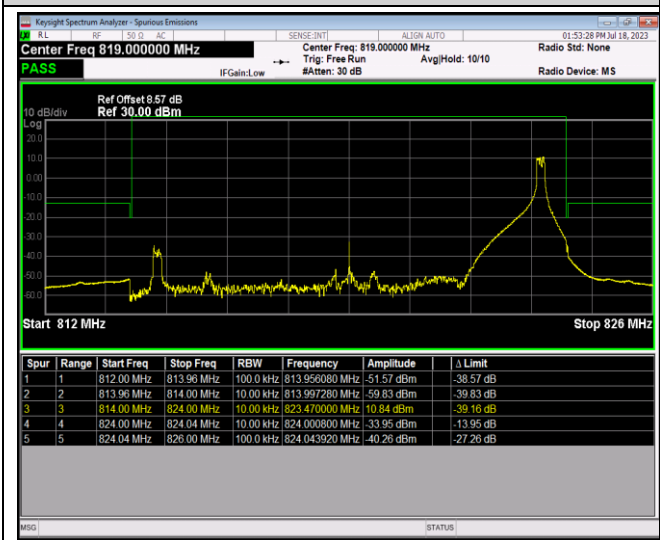

Band26-10MHz-64QAM-26740-1RB#49

Band26-15MHz-QPSK-26865-1RB#0