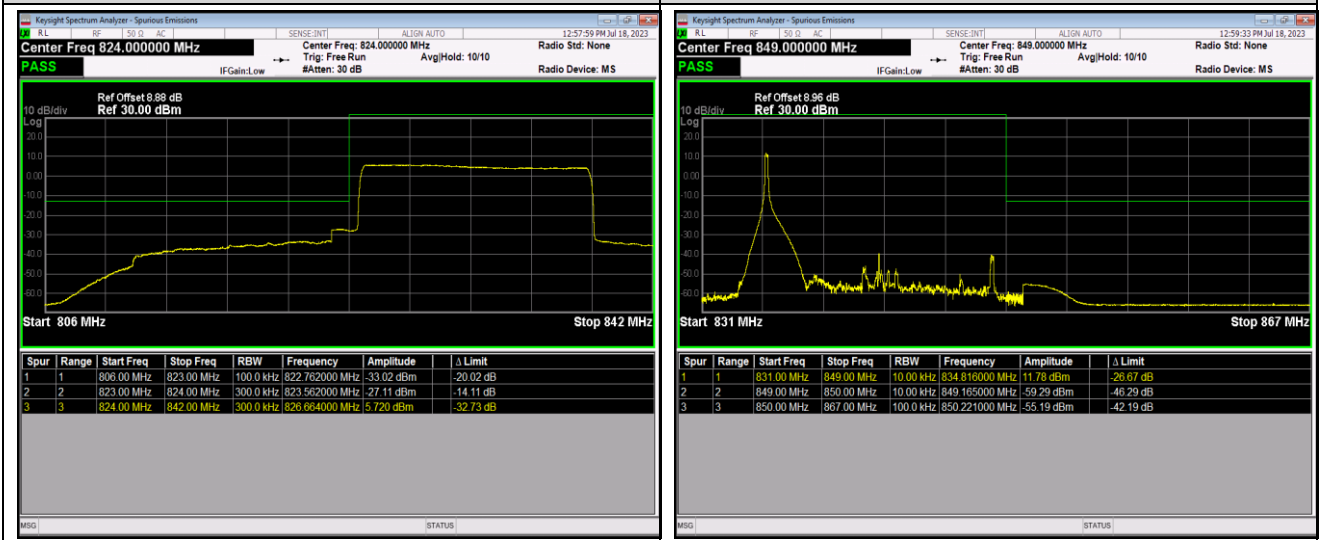

Band26-10MHz-64QAM-26740-1RB#0

Band26-10MHz-64QAM-26740-1RB#49

Band26-10MHz-64QAM-26740-50RB#0

Band26-15MHz-QPSK-26865-1RB#0

Band26-15MHz-QPSK-26865-1RB#74

Band26-15MHz-QPSK-26865-75RB#0

Band26-15MHz-QPSK-26965-1RB#0