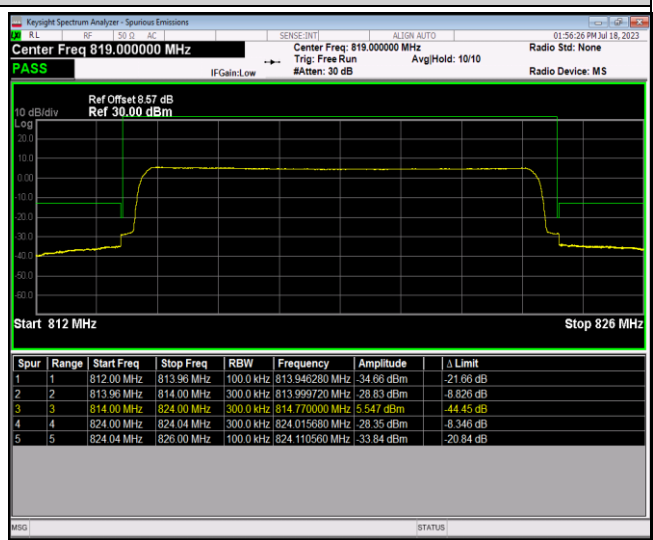

Band26-10MHz-64QAM-26740-1RB#0

Band26-10MHz-64QAM-26740-1RB#49

Band26-10MHz-64QAM-26740-50RB#0

Band26-15MHz-QPSK-26865-1RB#0

Band26-15MHz-QPSK-26865-1RB#74

Band26-15MHz-QPSK-26865-75RB#0

Band26-15MHz-QPSK-26965-1RB#0