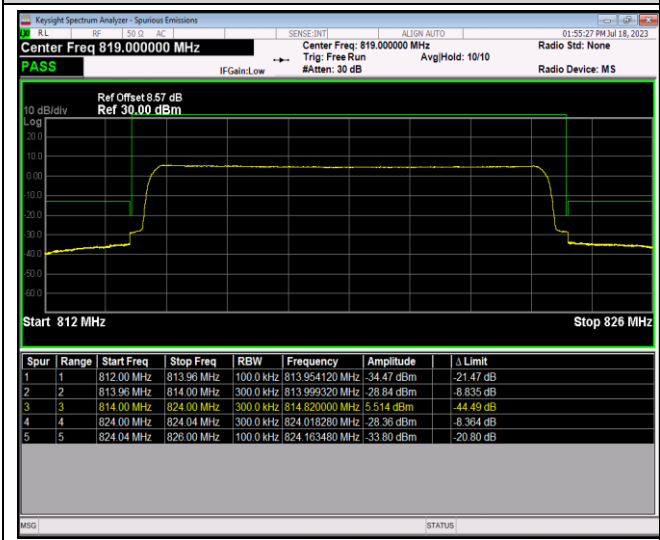

Band26-10MHz-16QAM-26740-50RB#0

Band26-10MHz-64QAM-26740-1RB#49