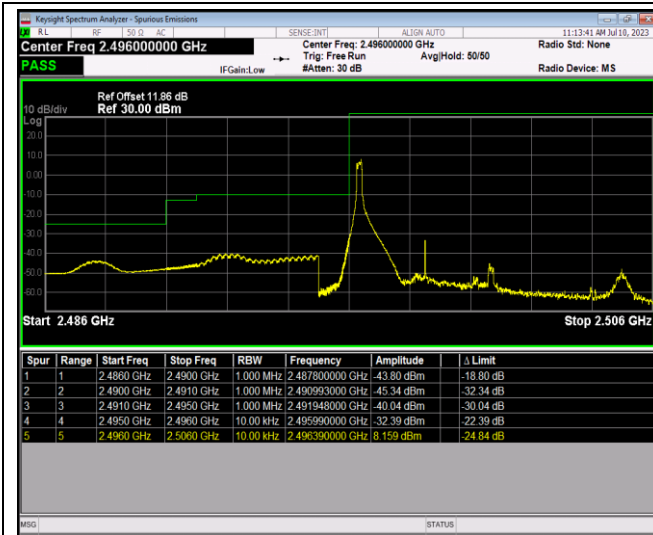

Band41-5MHz-16QAM-39675-1RB#0

Band41-5MHz-16QAM-39675-25RB#0